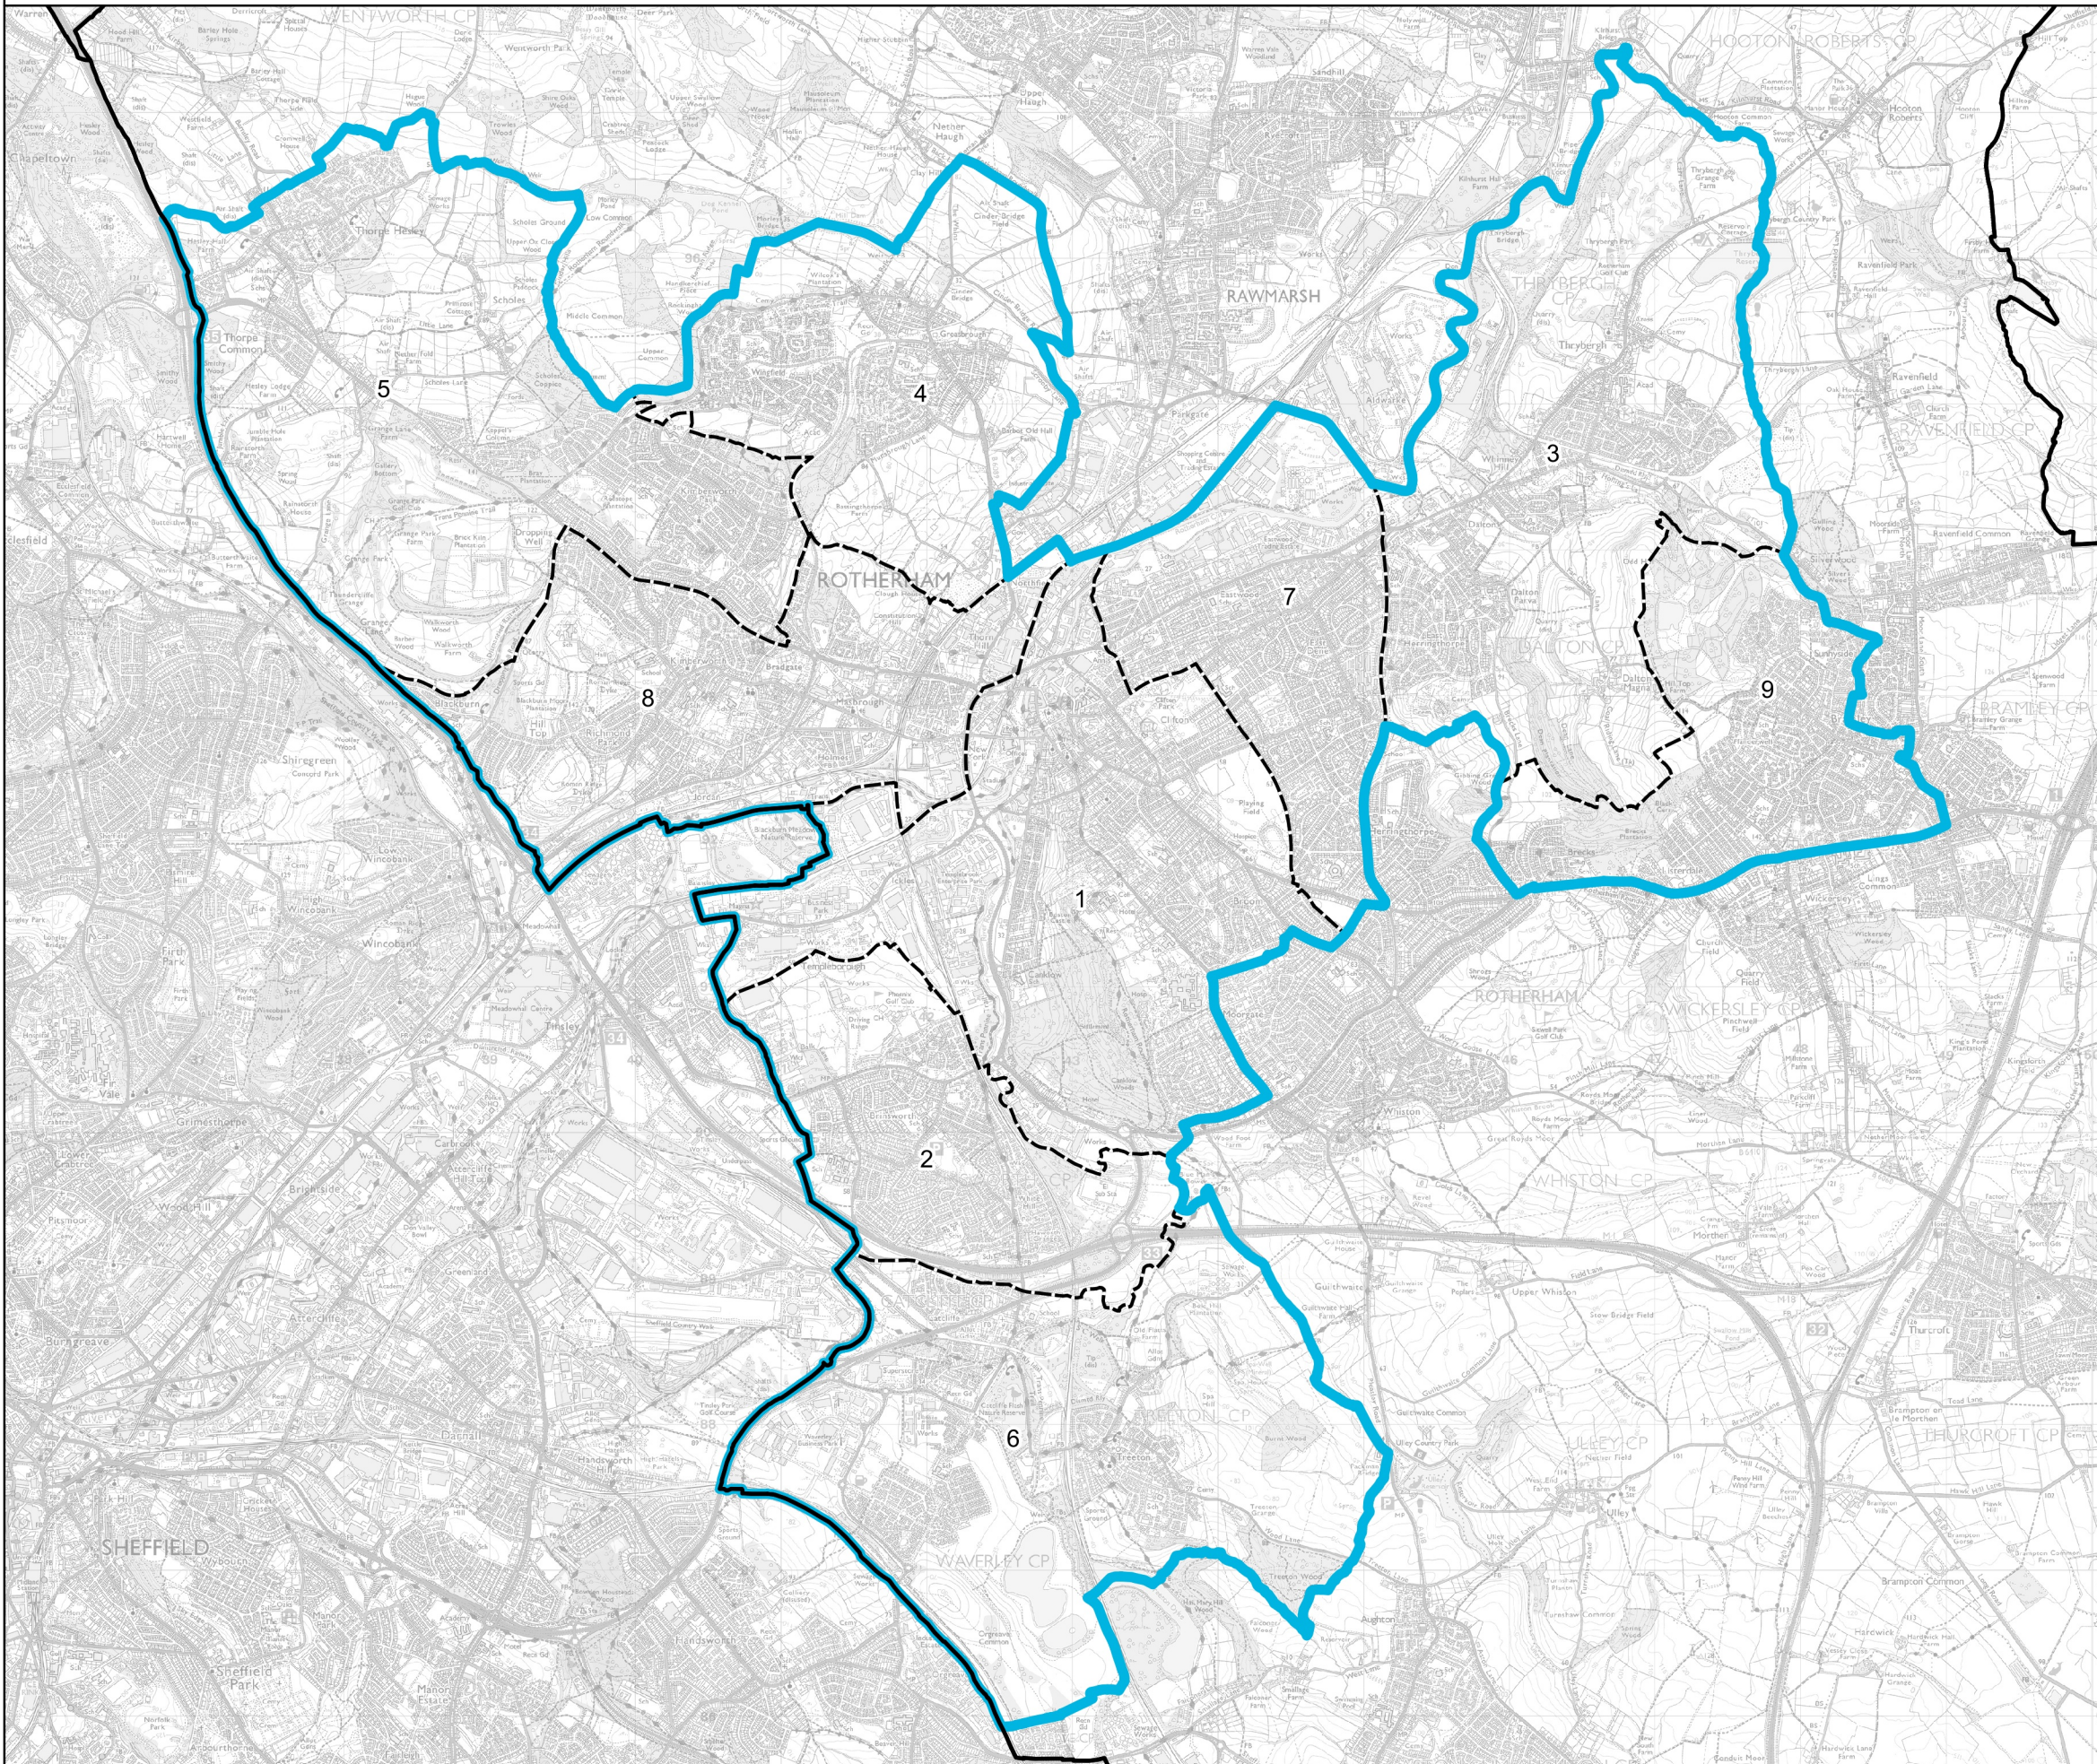

Wards:

- 1 Boston Castle
- 2 Brinsworth
- 3 Dalton & Thrybergh
- 4 Greasbrough
- 5 Keppel
- 6 Rother Vale
- 7 Rotherham East
- 8 Rotherham West
- 9 Wickersley North

- Constituency
- Local Authorities
- Wards

0 0.6 1.2 km

© Crown copyright and database rights 2022 OS 100018289. You are permitted to use this data solely to enable you to respond to, or interact with, the organisation that provided you with the data. You are not permitted to copy, sub-licence, distribute or sell any of this data to third parties in any form. Third party rights to enforce the terms of this licence shall be reserved to OS.

Rotherham Borough Constituency