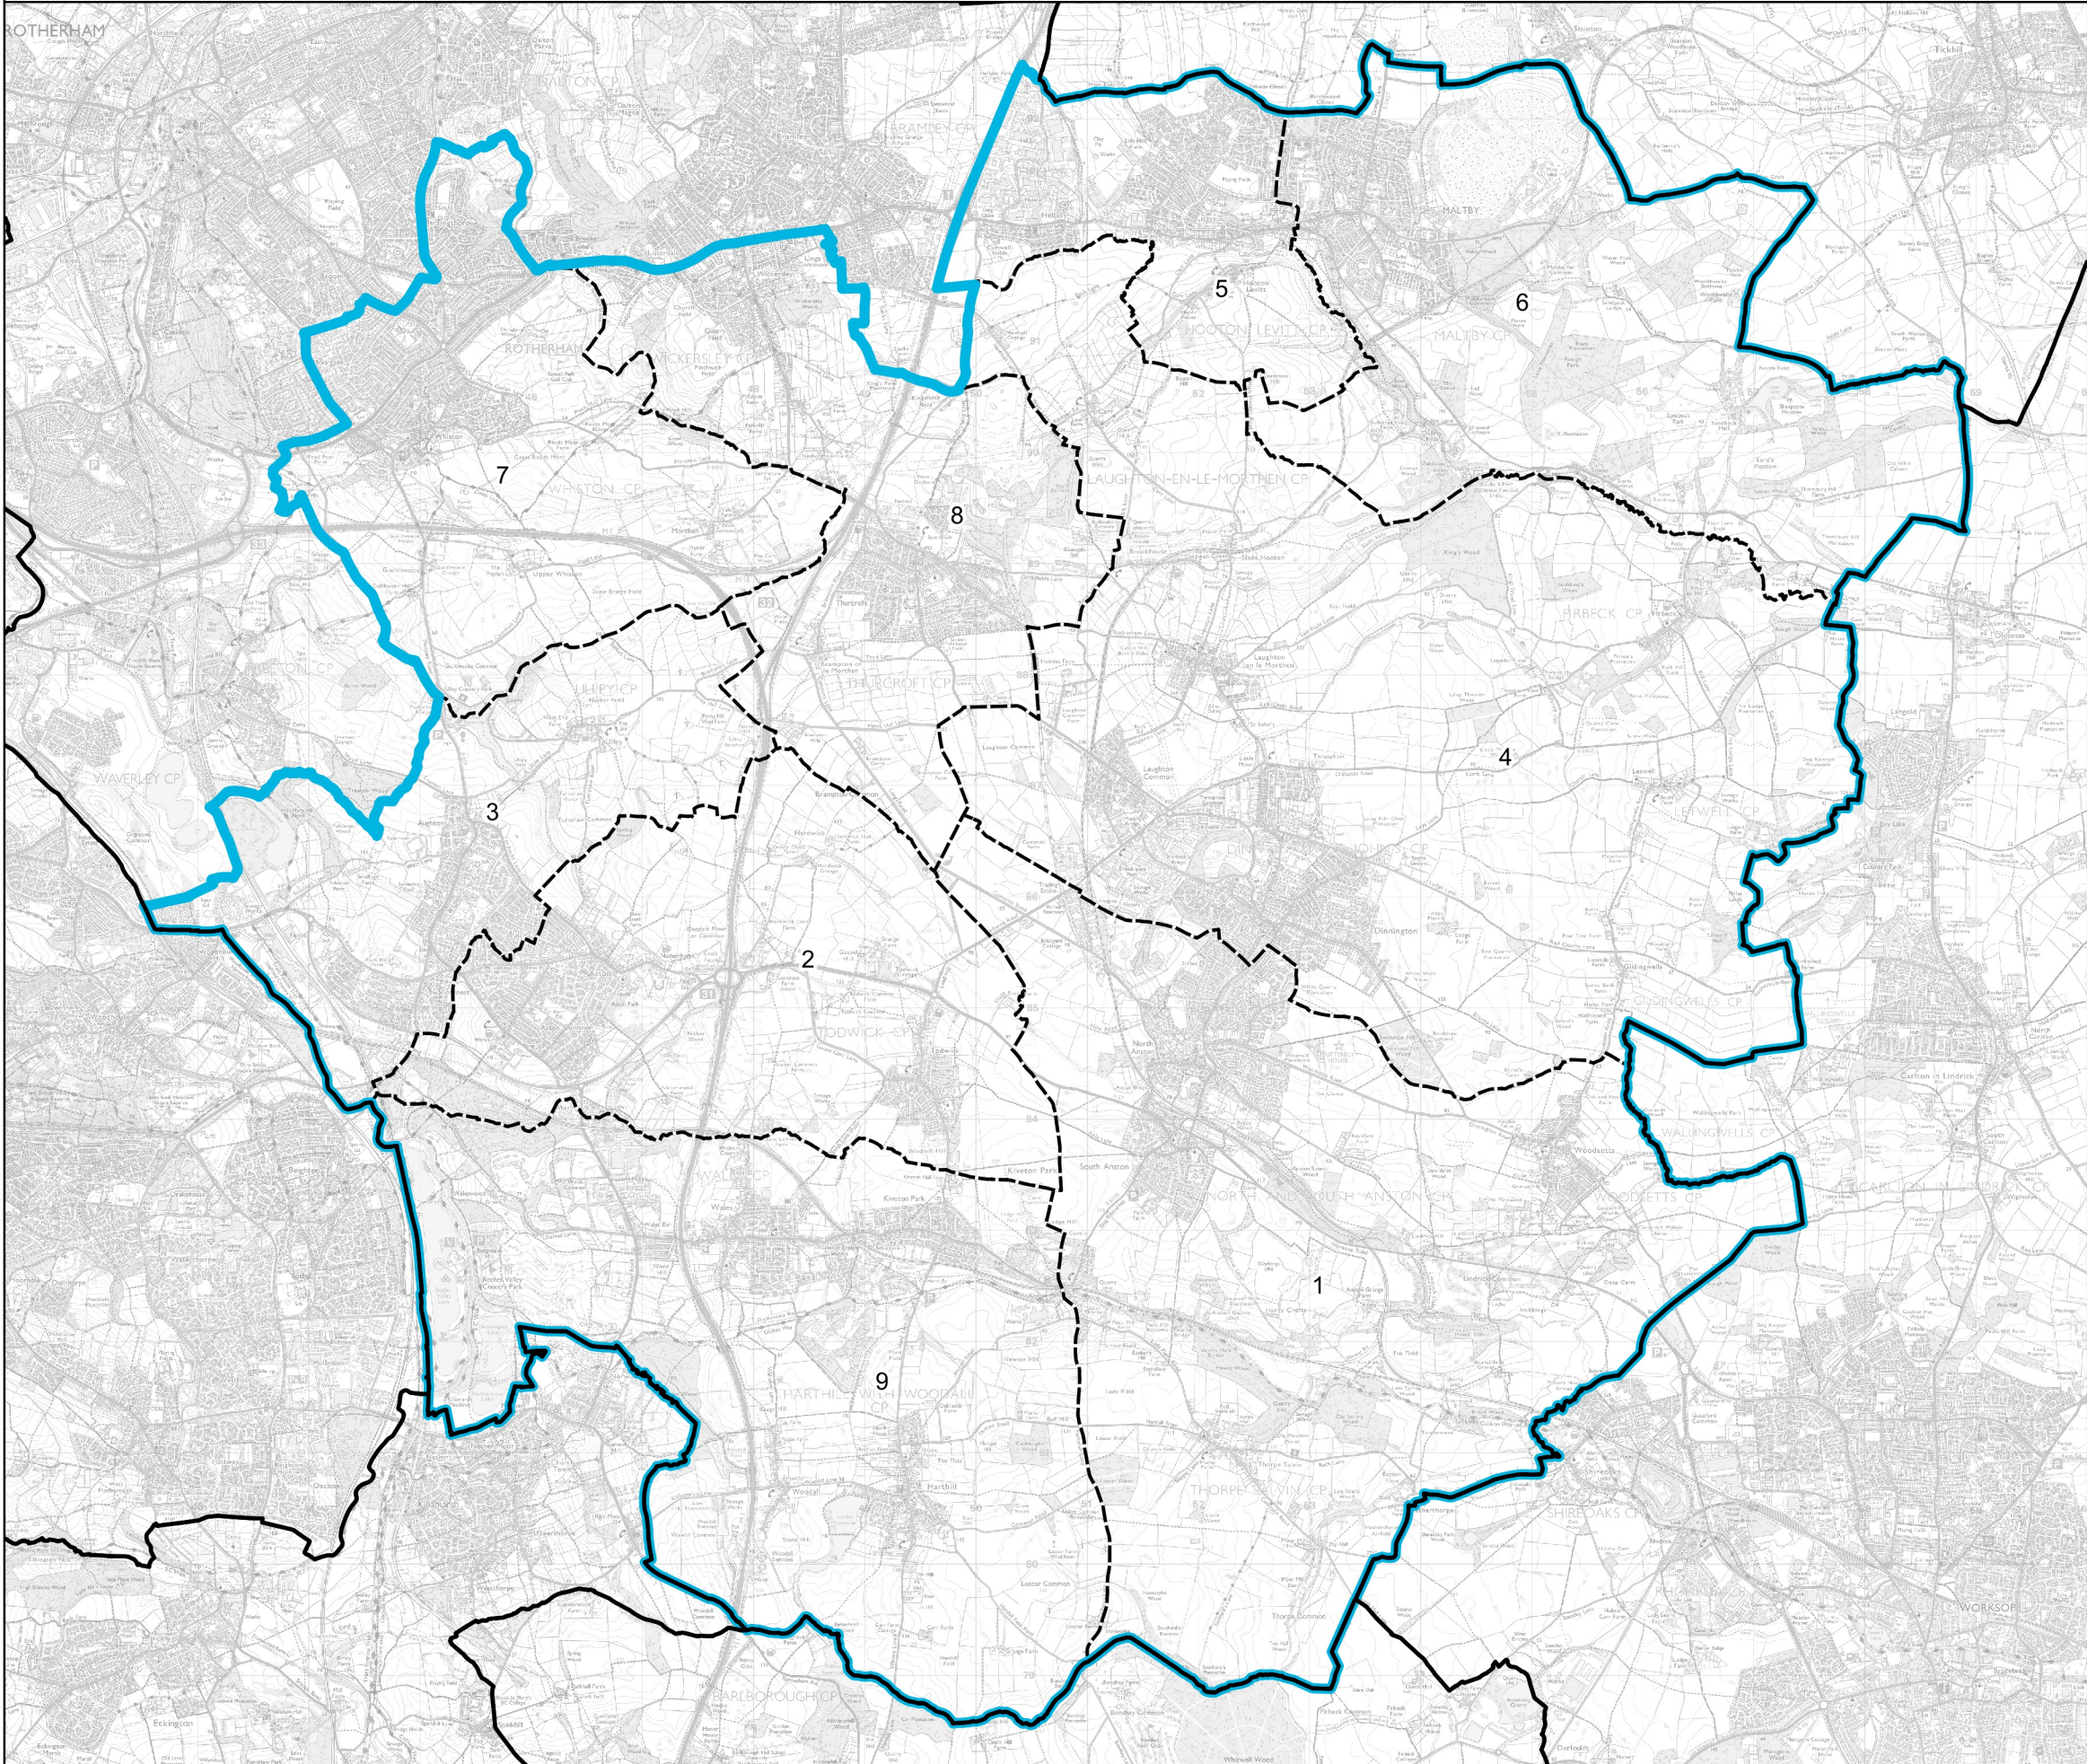

# Boundary Commission for England - Revised Proposals for the Yorkshire and the Humber Region

Rother Valley County Constituency - **Electorate 70,184**

Wards:

- 1 Anston & Woodsetts
- 2 Aston & Todwick
- 3 Aughton & Swallownest
- 4 Dinnington
- 5 Hellaby & Maltby West
- 6 Maltby East
- 7 Sitwell
- 8 Thurcroft & Wickersley South
- 9 Wales

-  Constituency
-  Local Authorities
-  Wards

0 0.9 1.8 km

© Crown copyright and database rights 2022 OS 100018289. You are permitted to use this data solely to enable you to respond to, or interact with, the organisation that provided you with the data. You are not permitted to copy, sub-licence, distribute or sell any of this data to third parties in any form. Third party rights to enforce the terms of this licence shall be reserved to OS.

Rother Valley County Constituency