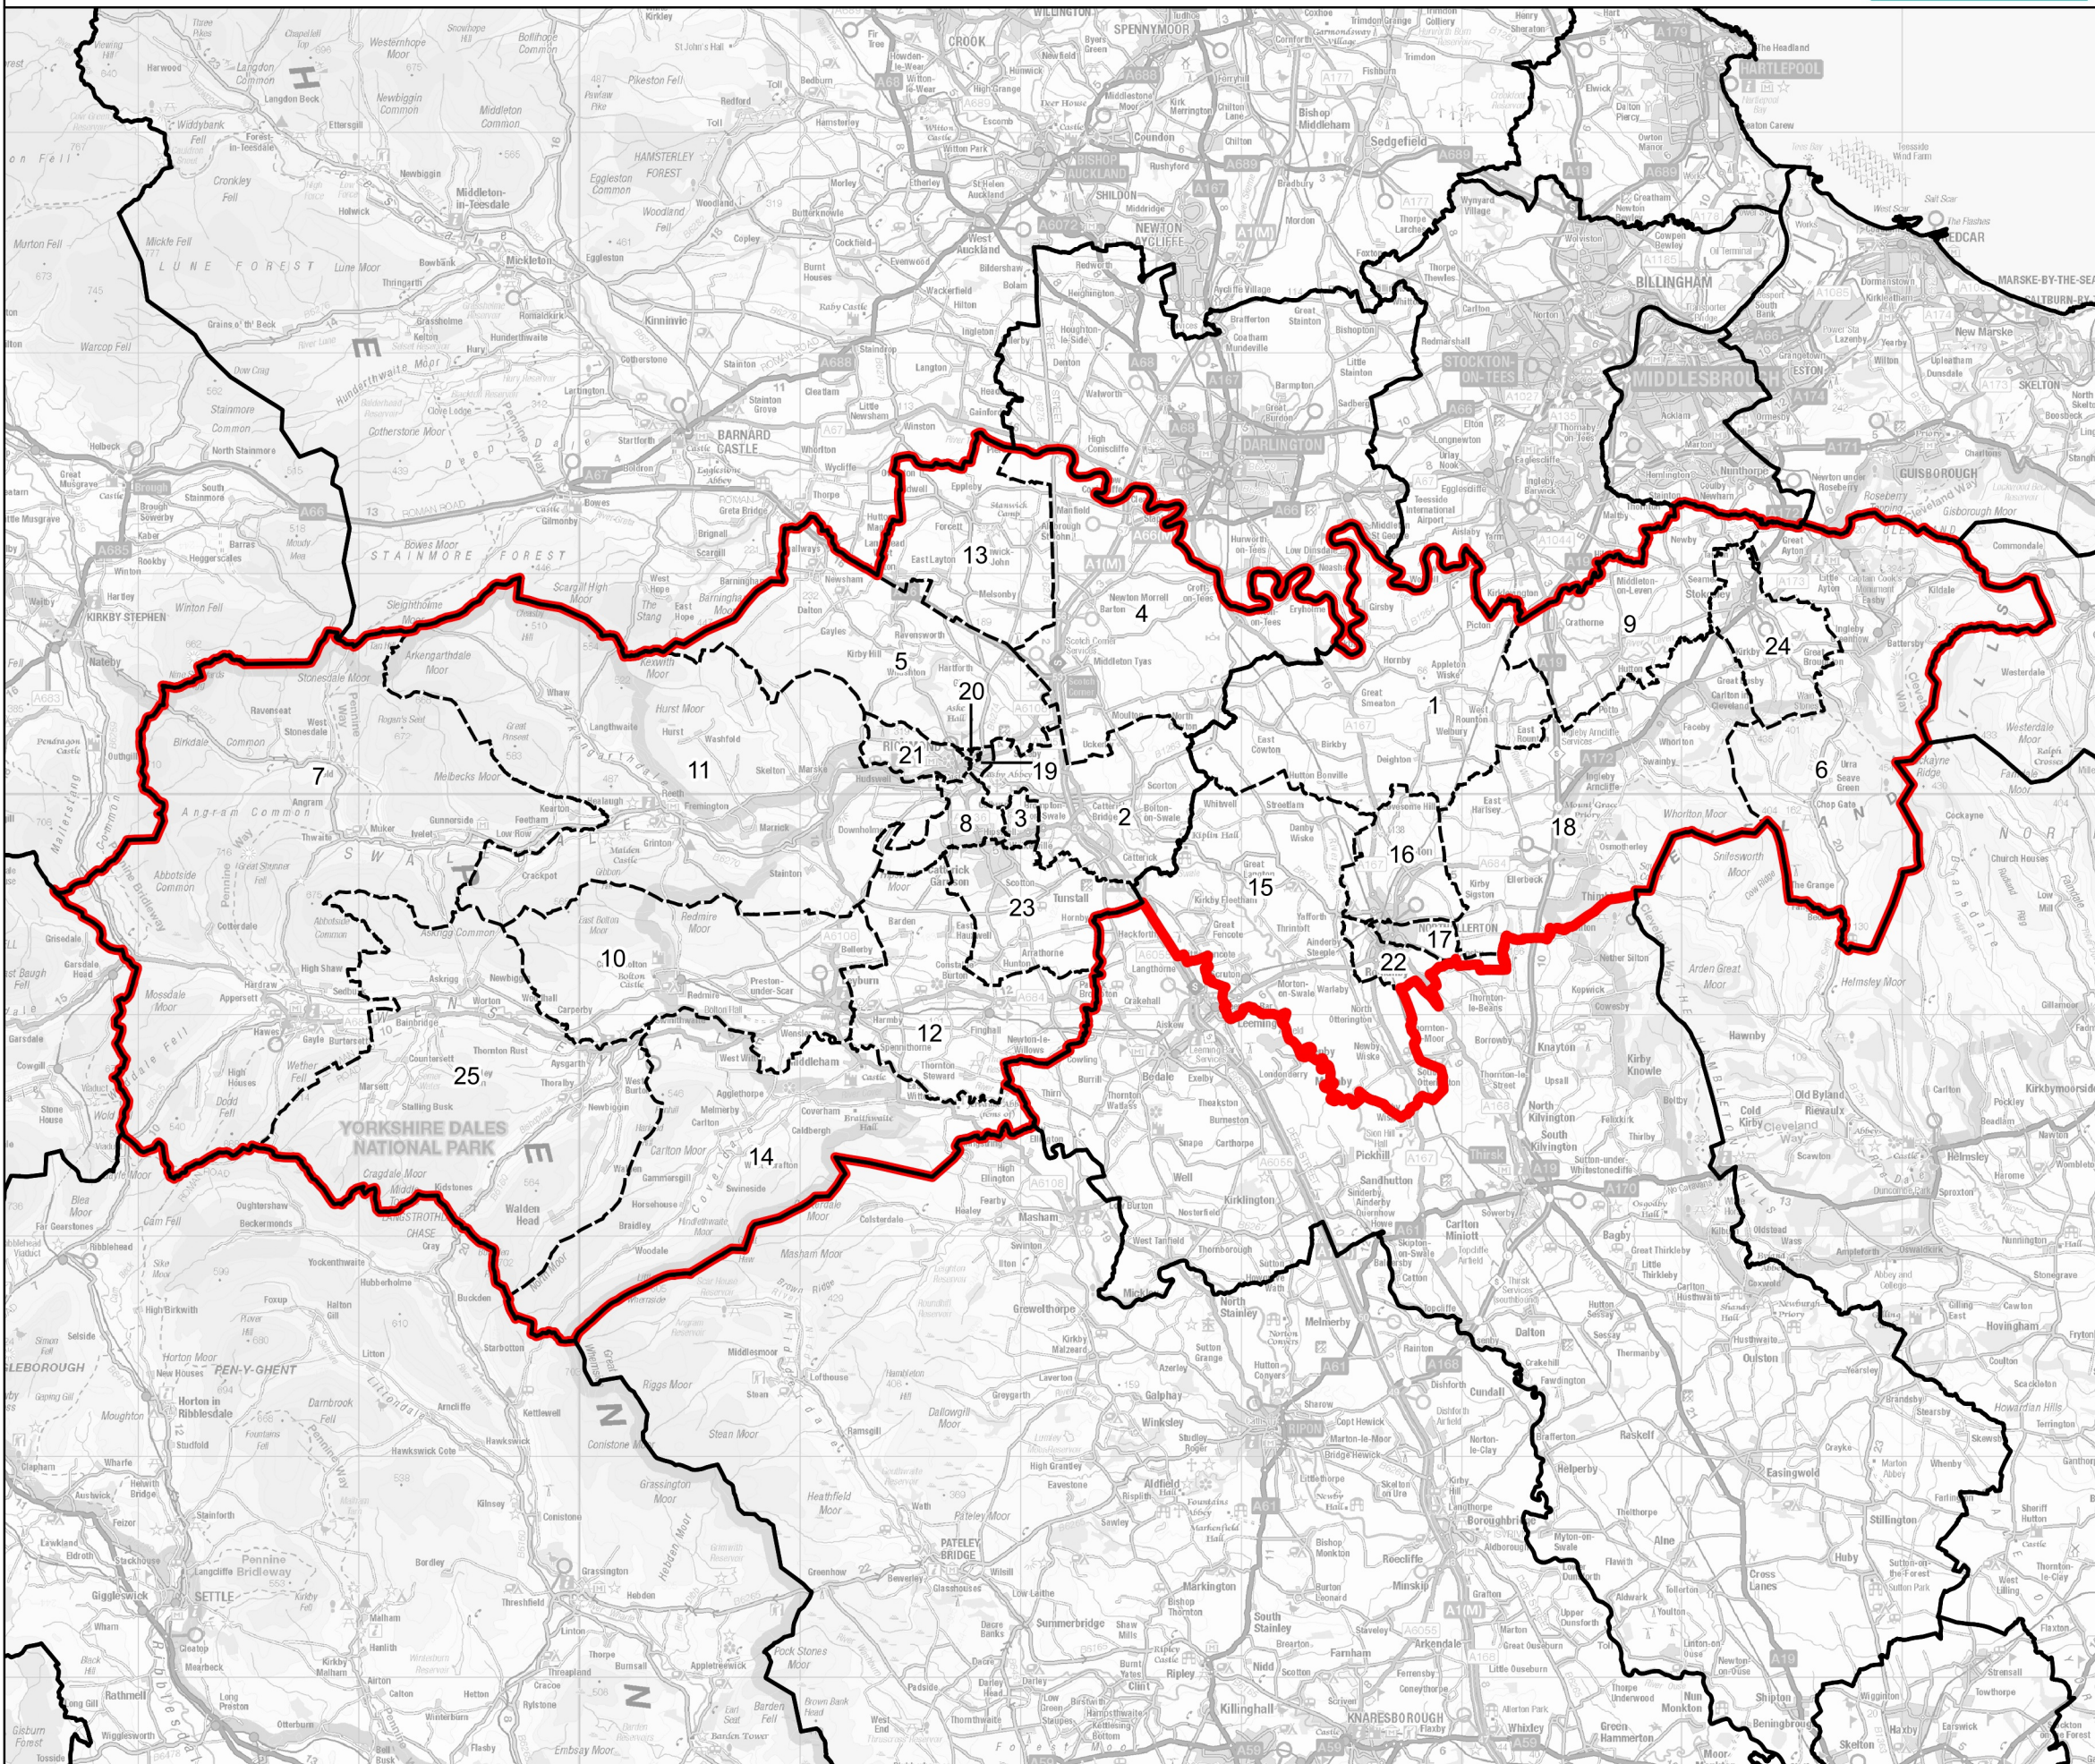

Boundary Commission for England - Revised Proposals for the Yorkshire and the Humber Region

Richmond and Northallerton County Constituency - Electorate 72,744

Wards:

- 1 Appleton Wiske & Smeatons
- 2 Catterick & Brompton-on-Swale
- 3 Colburn
- 4 Croft & Middleton Tyas
- 5 Gilling West
- 6 Great Ayton
- 7 Hawes, High Abbotside & Upper Swaledale
- 8 Hipswell
- 9 Hutton Rudby
- 10 Leyburn
- 11 Lower Swaledale & Arkengarthdale
- 12 Lower Wensleydale
- 13 Melsonby
- 14 Middleham
- 15 Morton-on-Swale
- 16 Northallerton North & Brompton
- 17 Northallerton South
- 18 Osmotherley & Swainby
- 19 Richmond East
- 20 Richmond North
- 21 Richmond West
- 22 Romanby
- 23 Scotton
- 24 Stokesley
- 25 Yoredale

- Constituency
- Local Authorities
- Wards

© Crown copyright and database rights 2022 OS 100018289. You are permitted to use this data solely to enable you to respond to, or interact with, the organisation that provided you with the data. You are not permitted to copy, sub-licence, distribute or sell any of this data to third parties in any form. Third party rights to enforce the terms of this licence shall be reserved to OS.

Richmond and Northallerton County Constituency