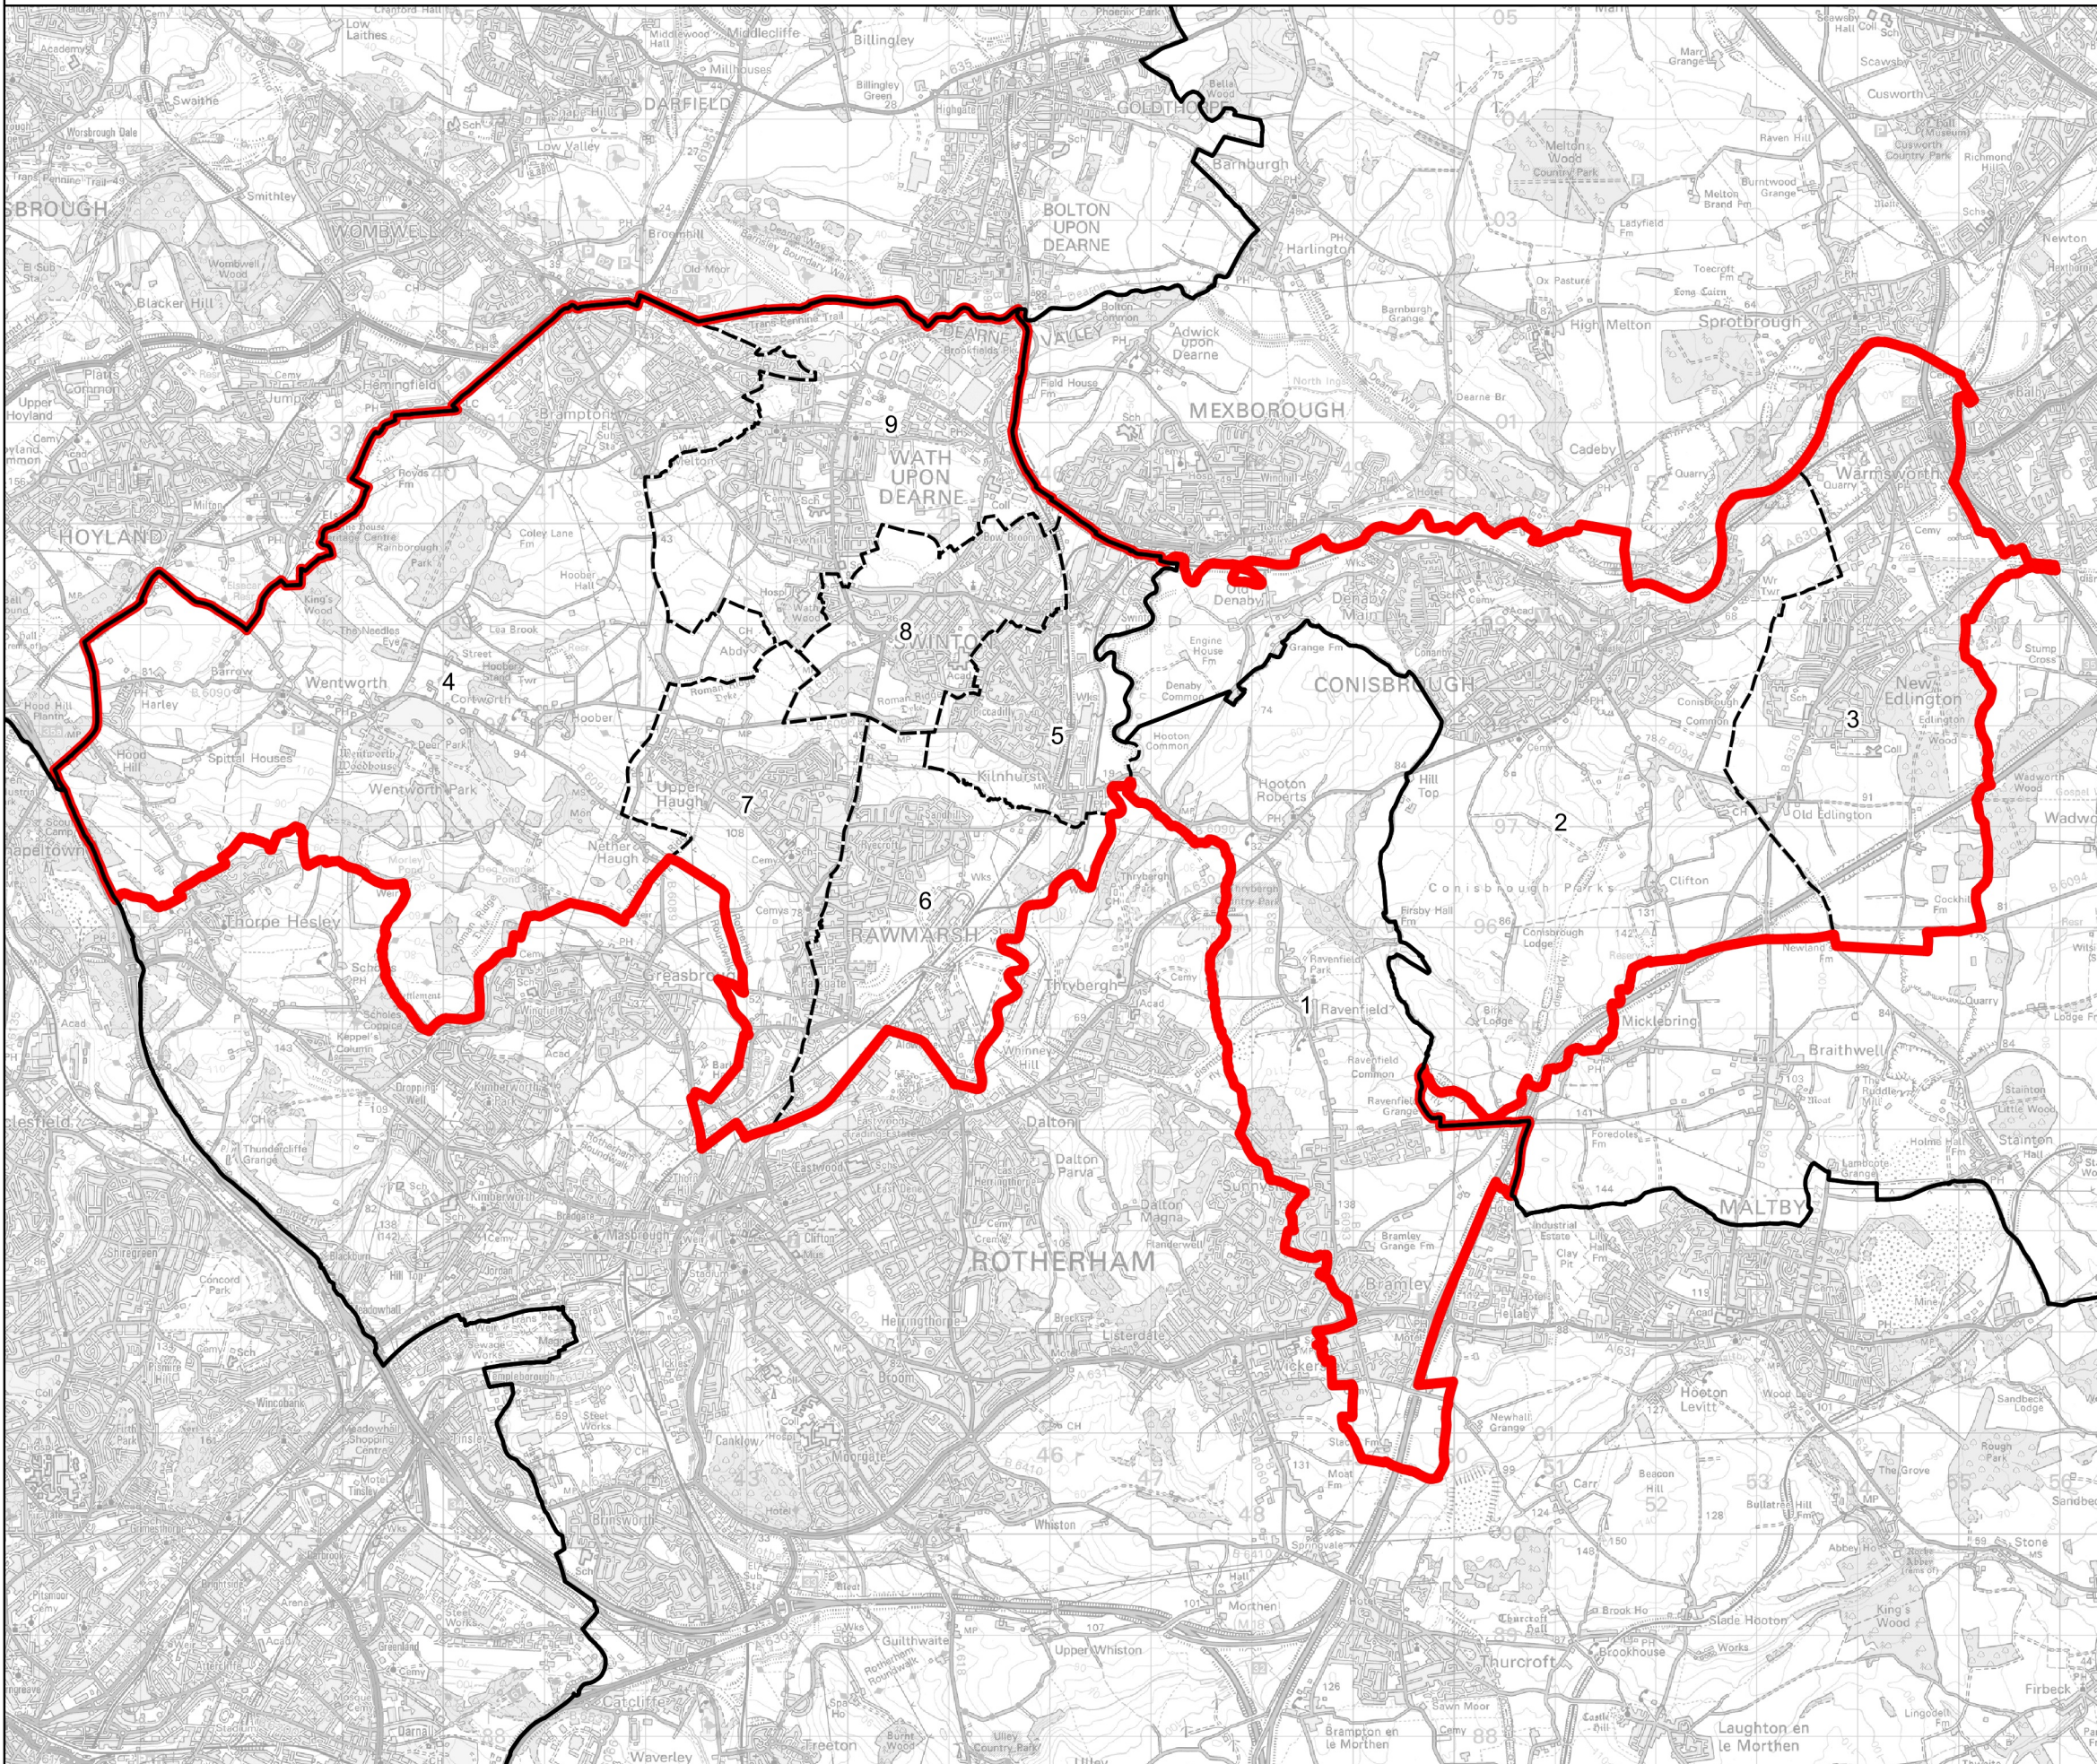

Boundary Commission for England - Revised Proposals for the Yorkshire and the Humber Region

Rawmarsh and Conisbrough County Constituency - Electorate 70,272

Wards:

- 1 Bramley & Ravenfield
- 2 Conisbrough
- 3 Edlington & Warmsworth
- 4 Hooper
- 5 Kilnhurst & Swinton East
- 6 Rawmarsh East
- 7 Rawmarsh West
- 8 Swinton Rockingham
- 9 Wath

-  Constituency
-  Local Authorities
-  Wards

0 1 2 km

© Crown copyright and database rights 2022 OS 100018289. You are permitted to use this data solely to enable you to respond to, or interact with, the organisation that provided you with the data. You are not permitted to copy, sub-licence, distribute or sell any of this data to third parties in any form. Third party rights to enforce the terms of this licence shall be reserved to OS.

Rawmarsh and Conisbrough County Constituency