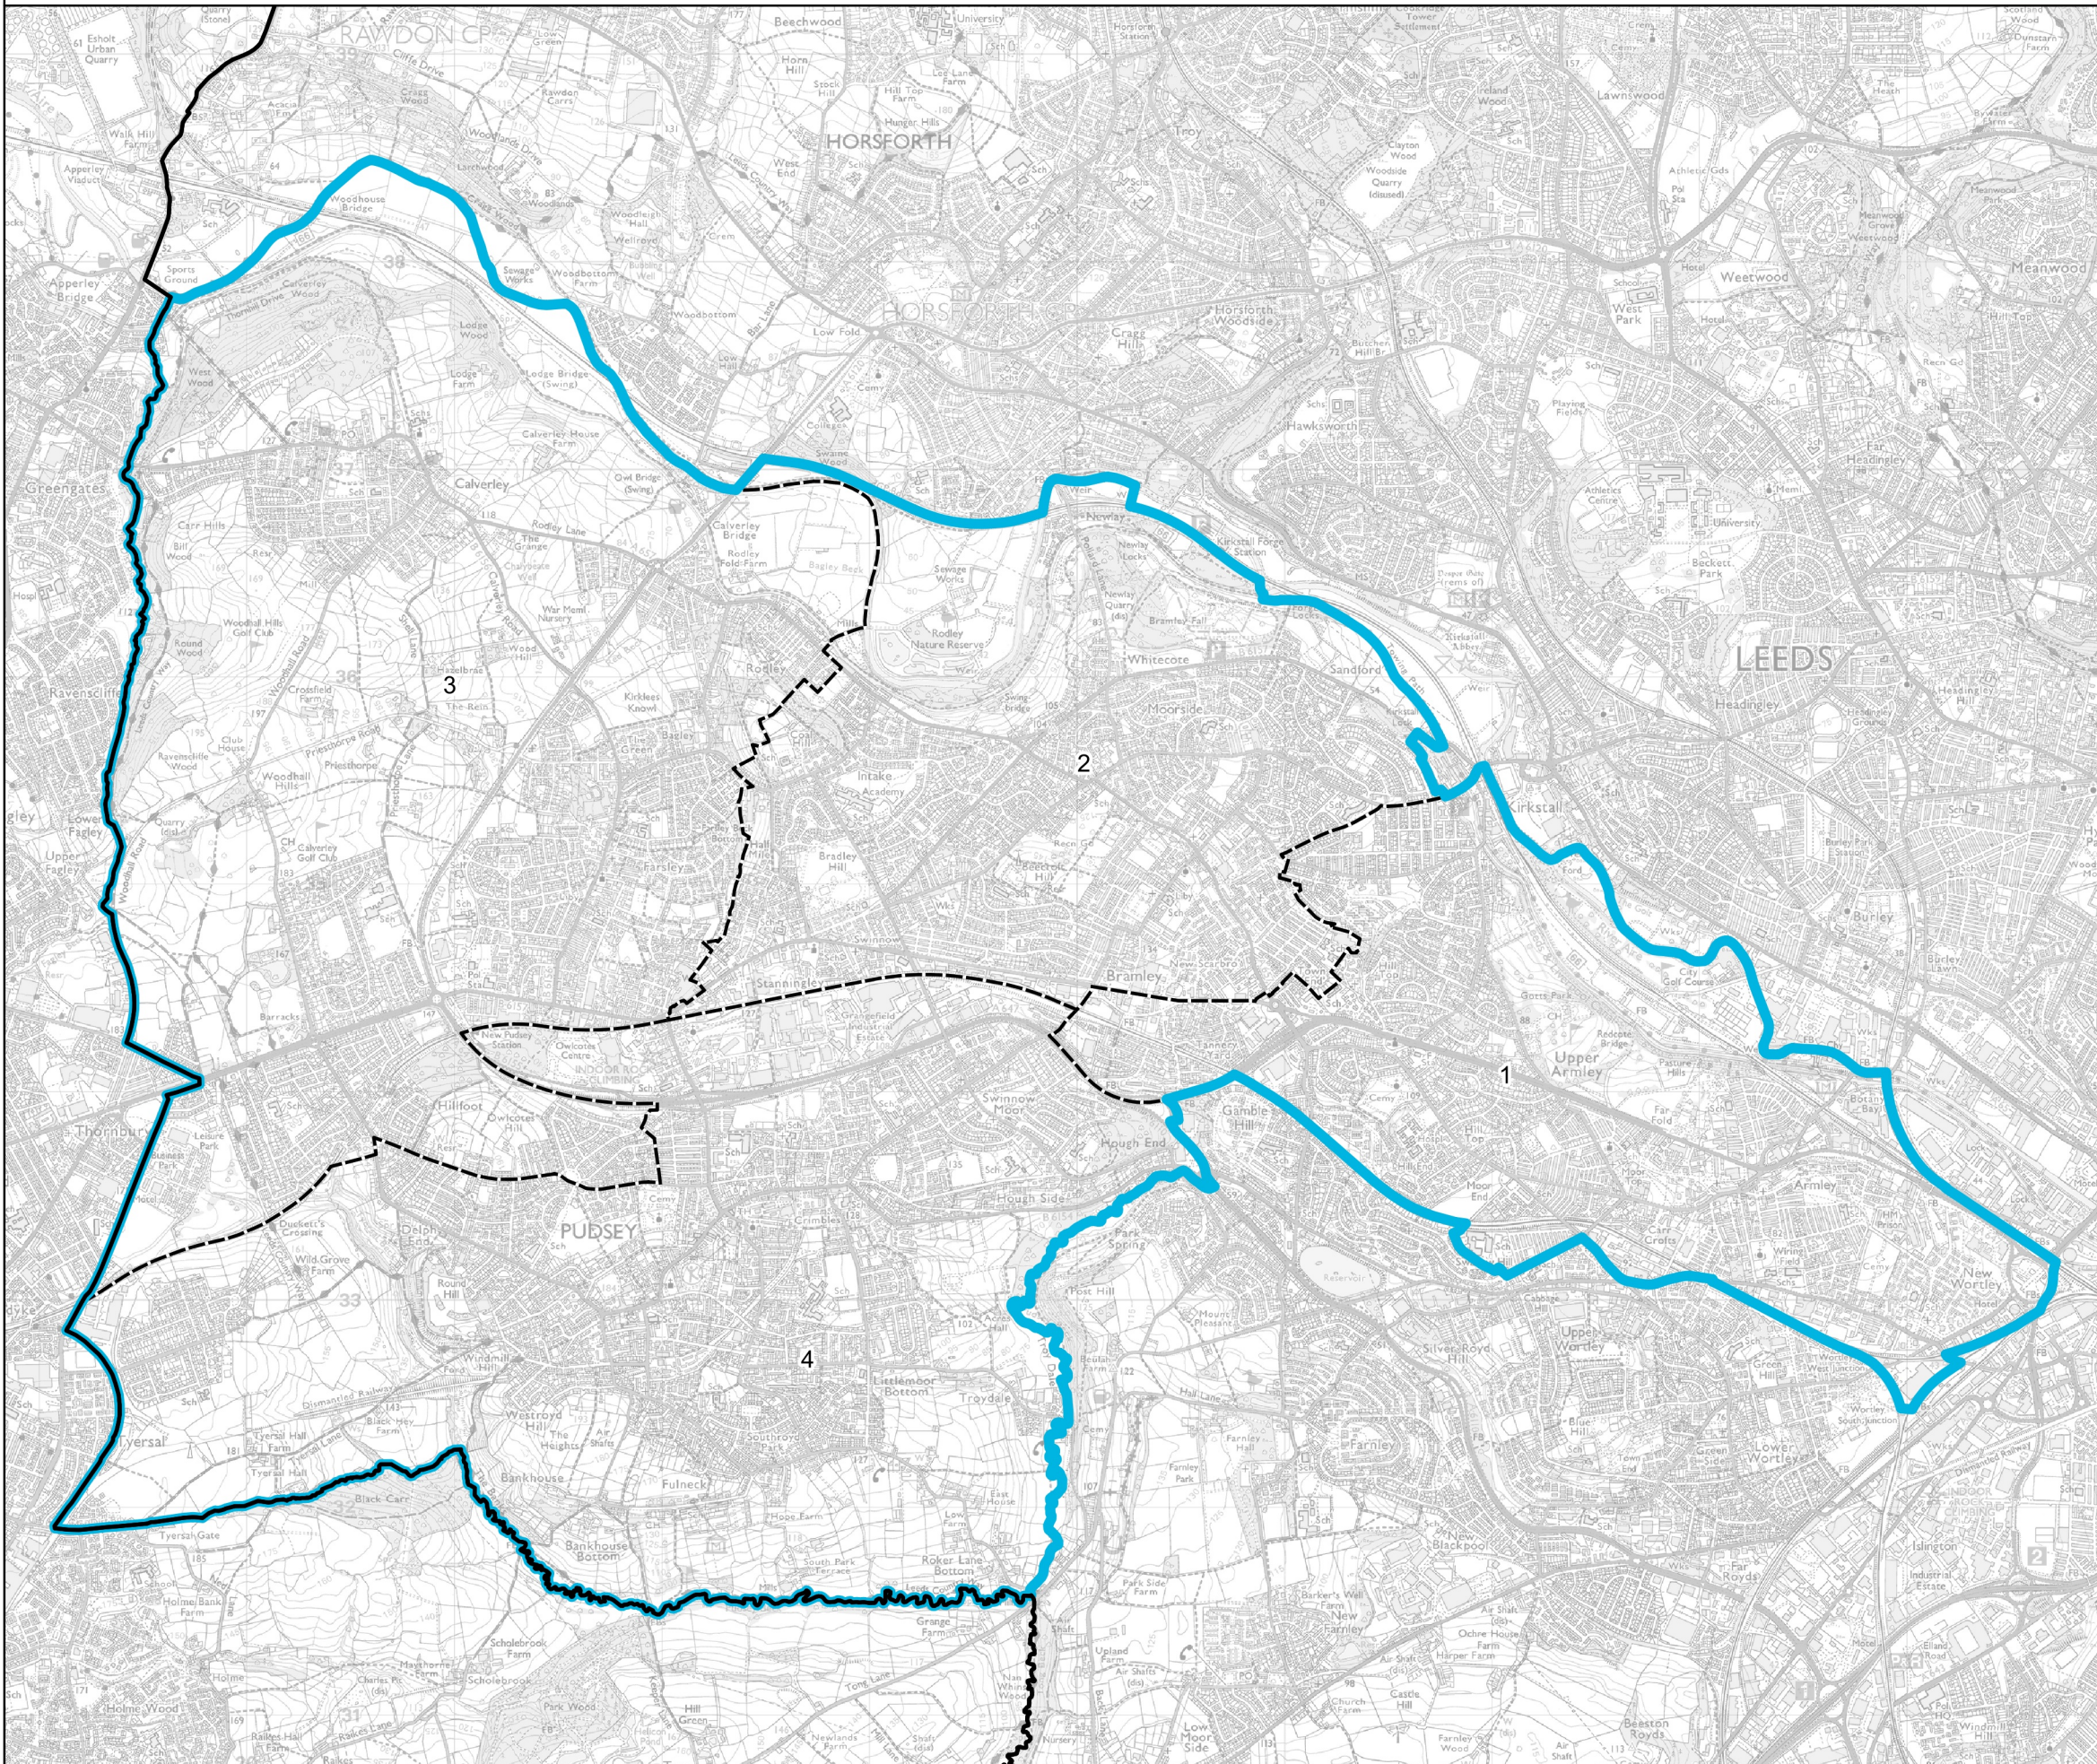

Boundary Commission for England - Revised Proposals for the Yorkshire and the Humber Region

Pudsey Borough Constituency - **Electorate 70,270**

Wards:

- 1 Armley
- 2 Bramley & Stanningley
- 3 Calverley & Farsley
- 4 Pudsey