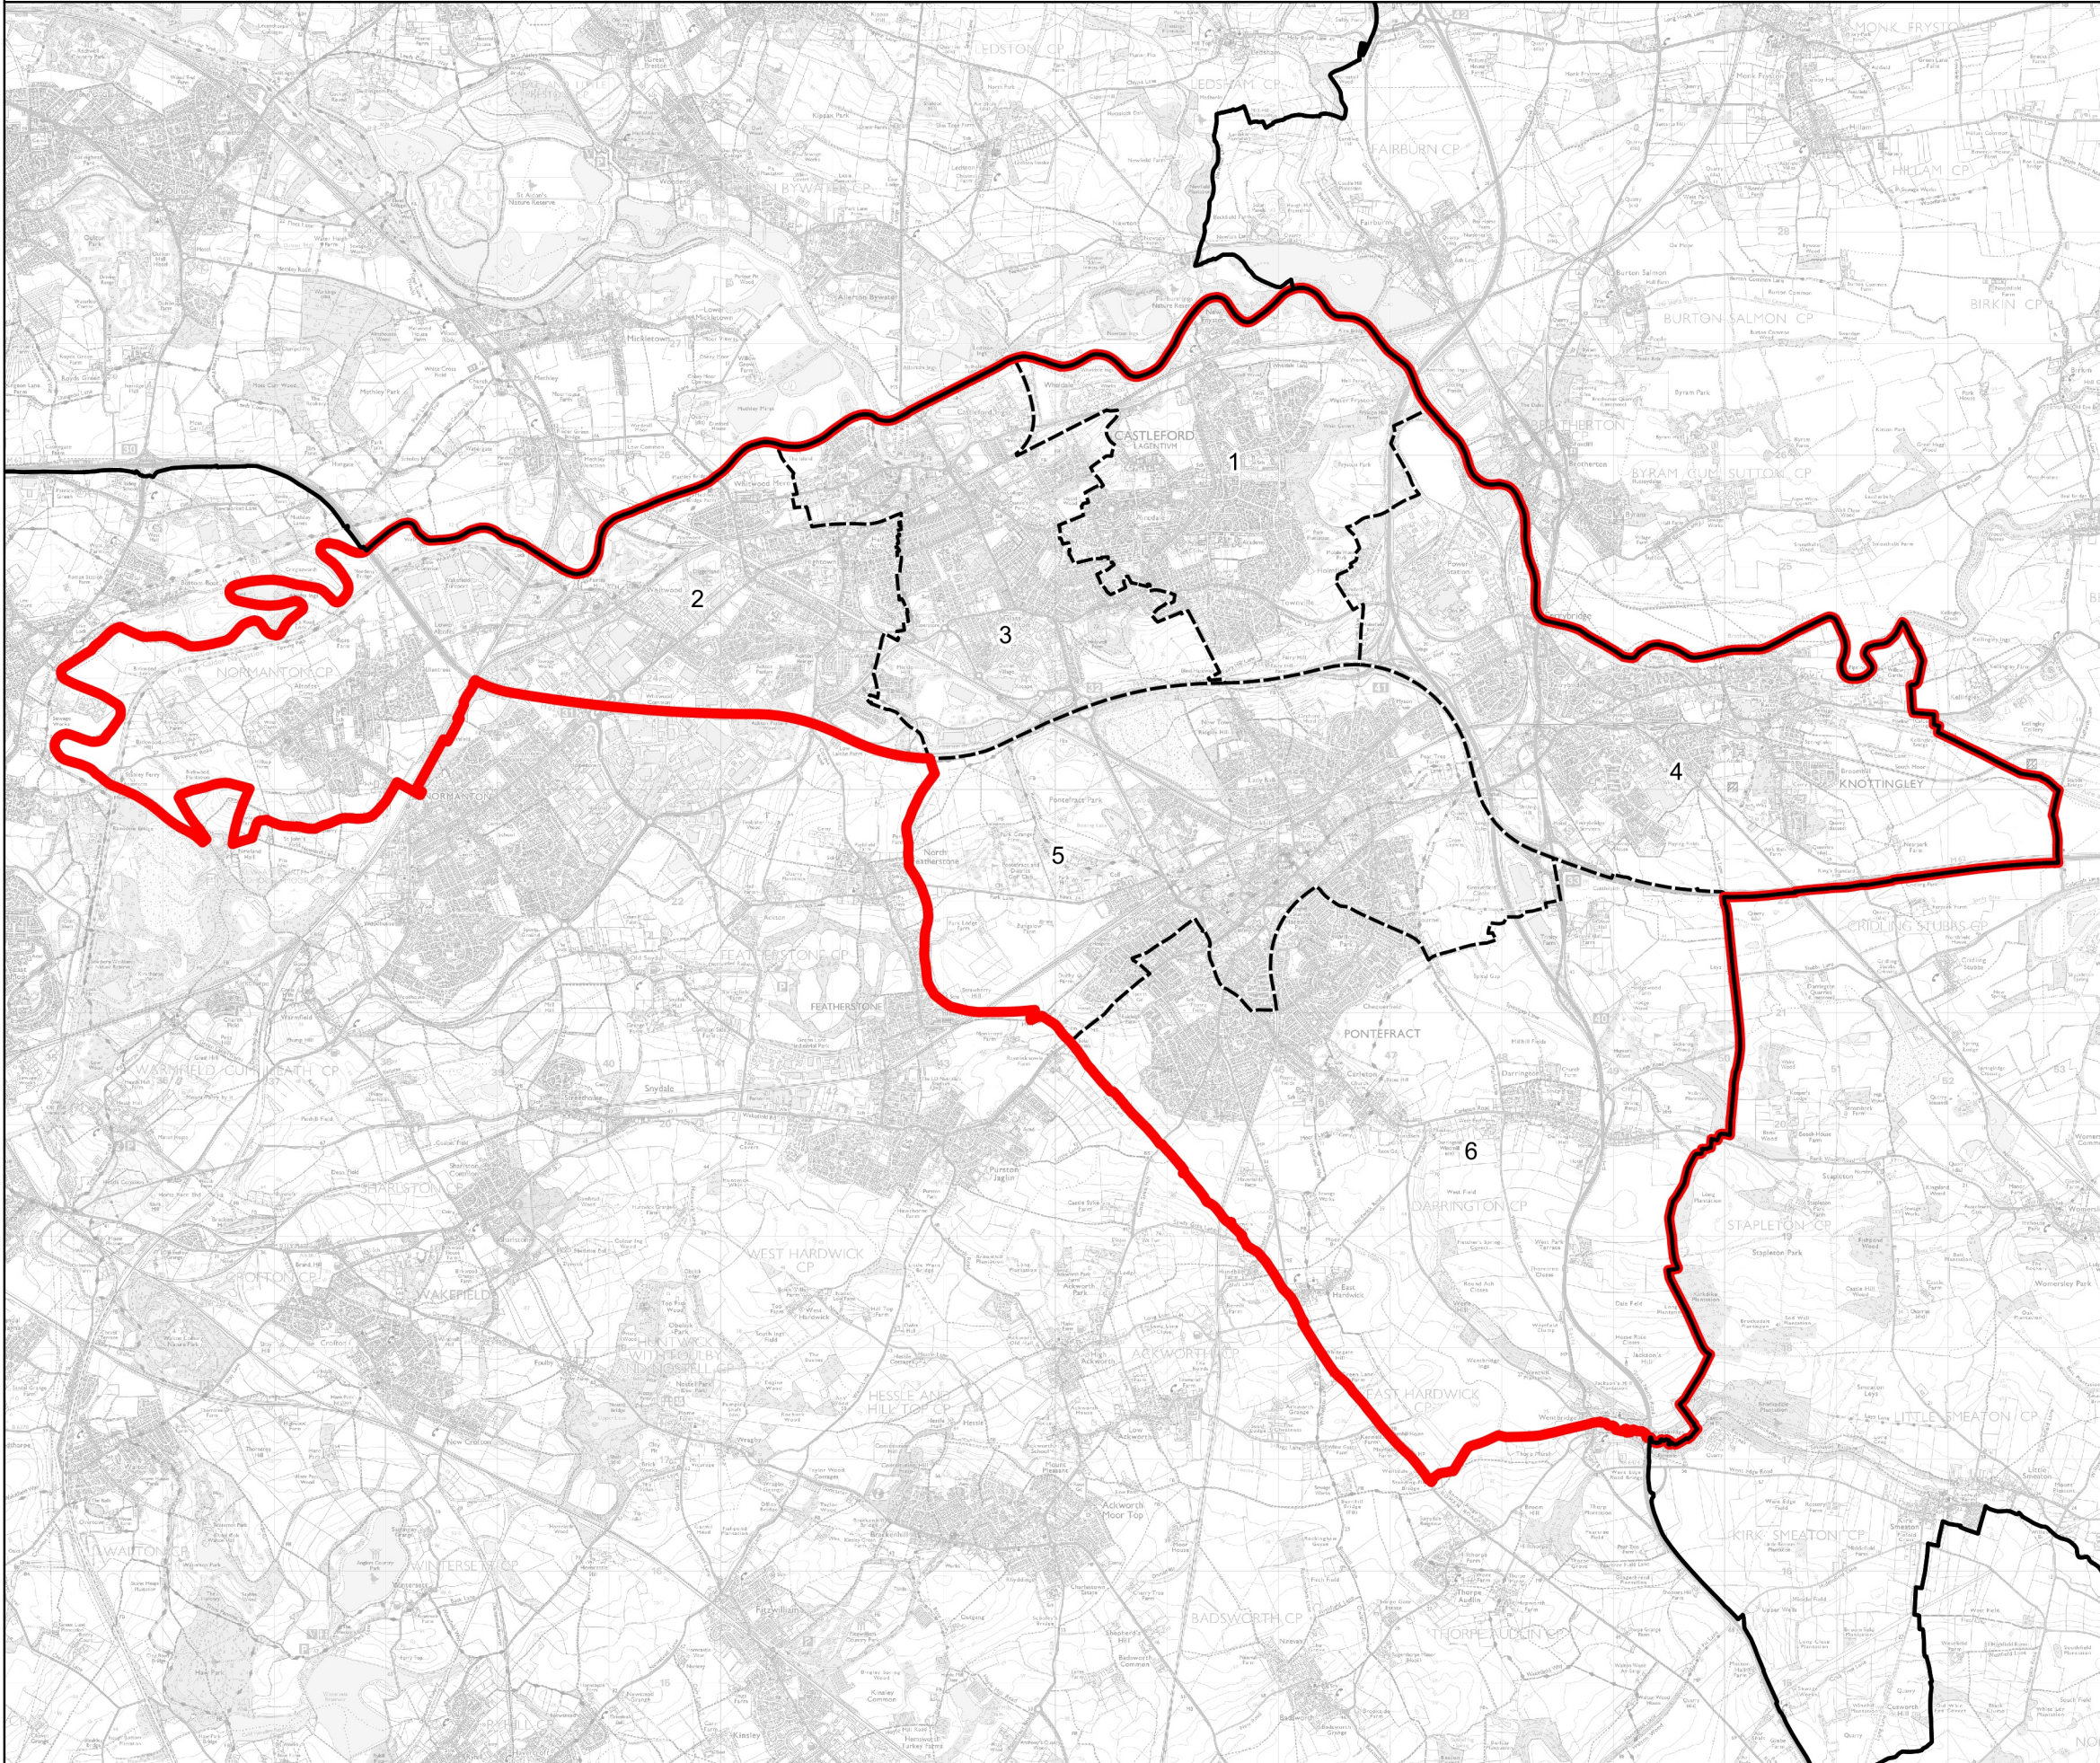

# Boundary Commission for England - Revised Proposals for the Yorkshire and the Humber Region

Pontefract and Castleford County Constituency - Electorate 72,751

Wards:

- 1 Airedale and Ferry Fryston
- 2 Altofts and Whitwood
- 3 Castleford Central and Glasshoughton
- 4 Knottingley
- 5 Pontefract North
- 6 Pontefract South

Pontefract and Castleford County Constituency