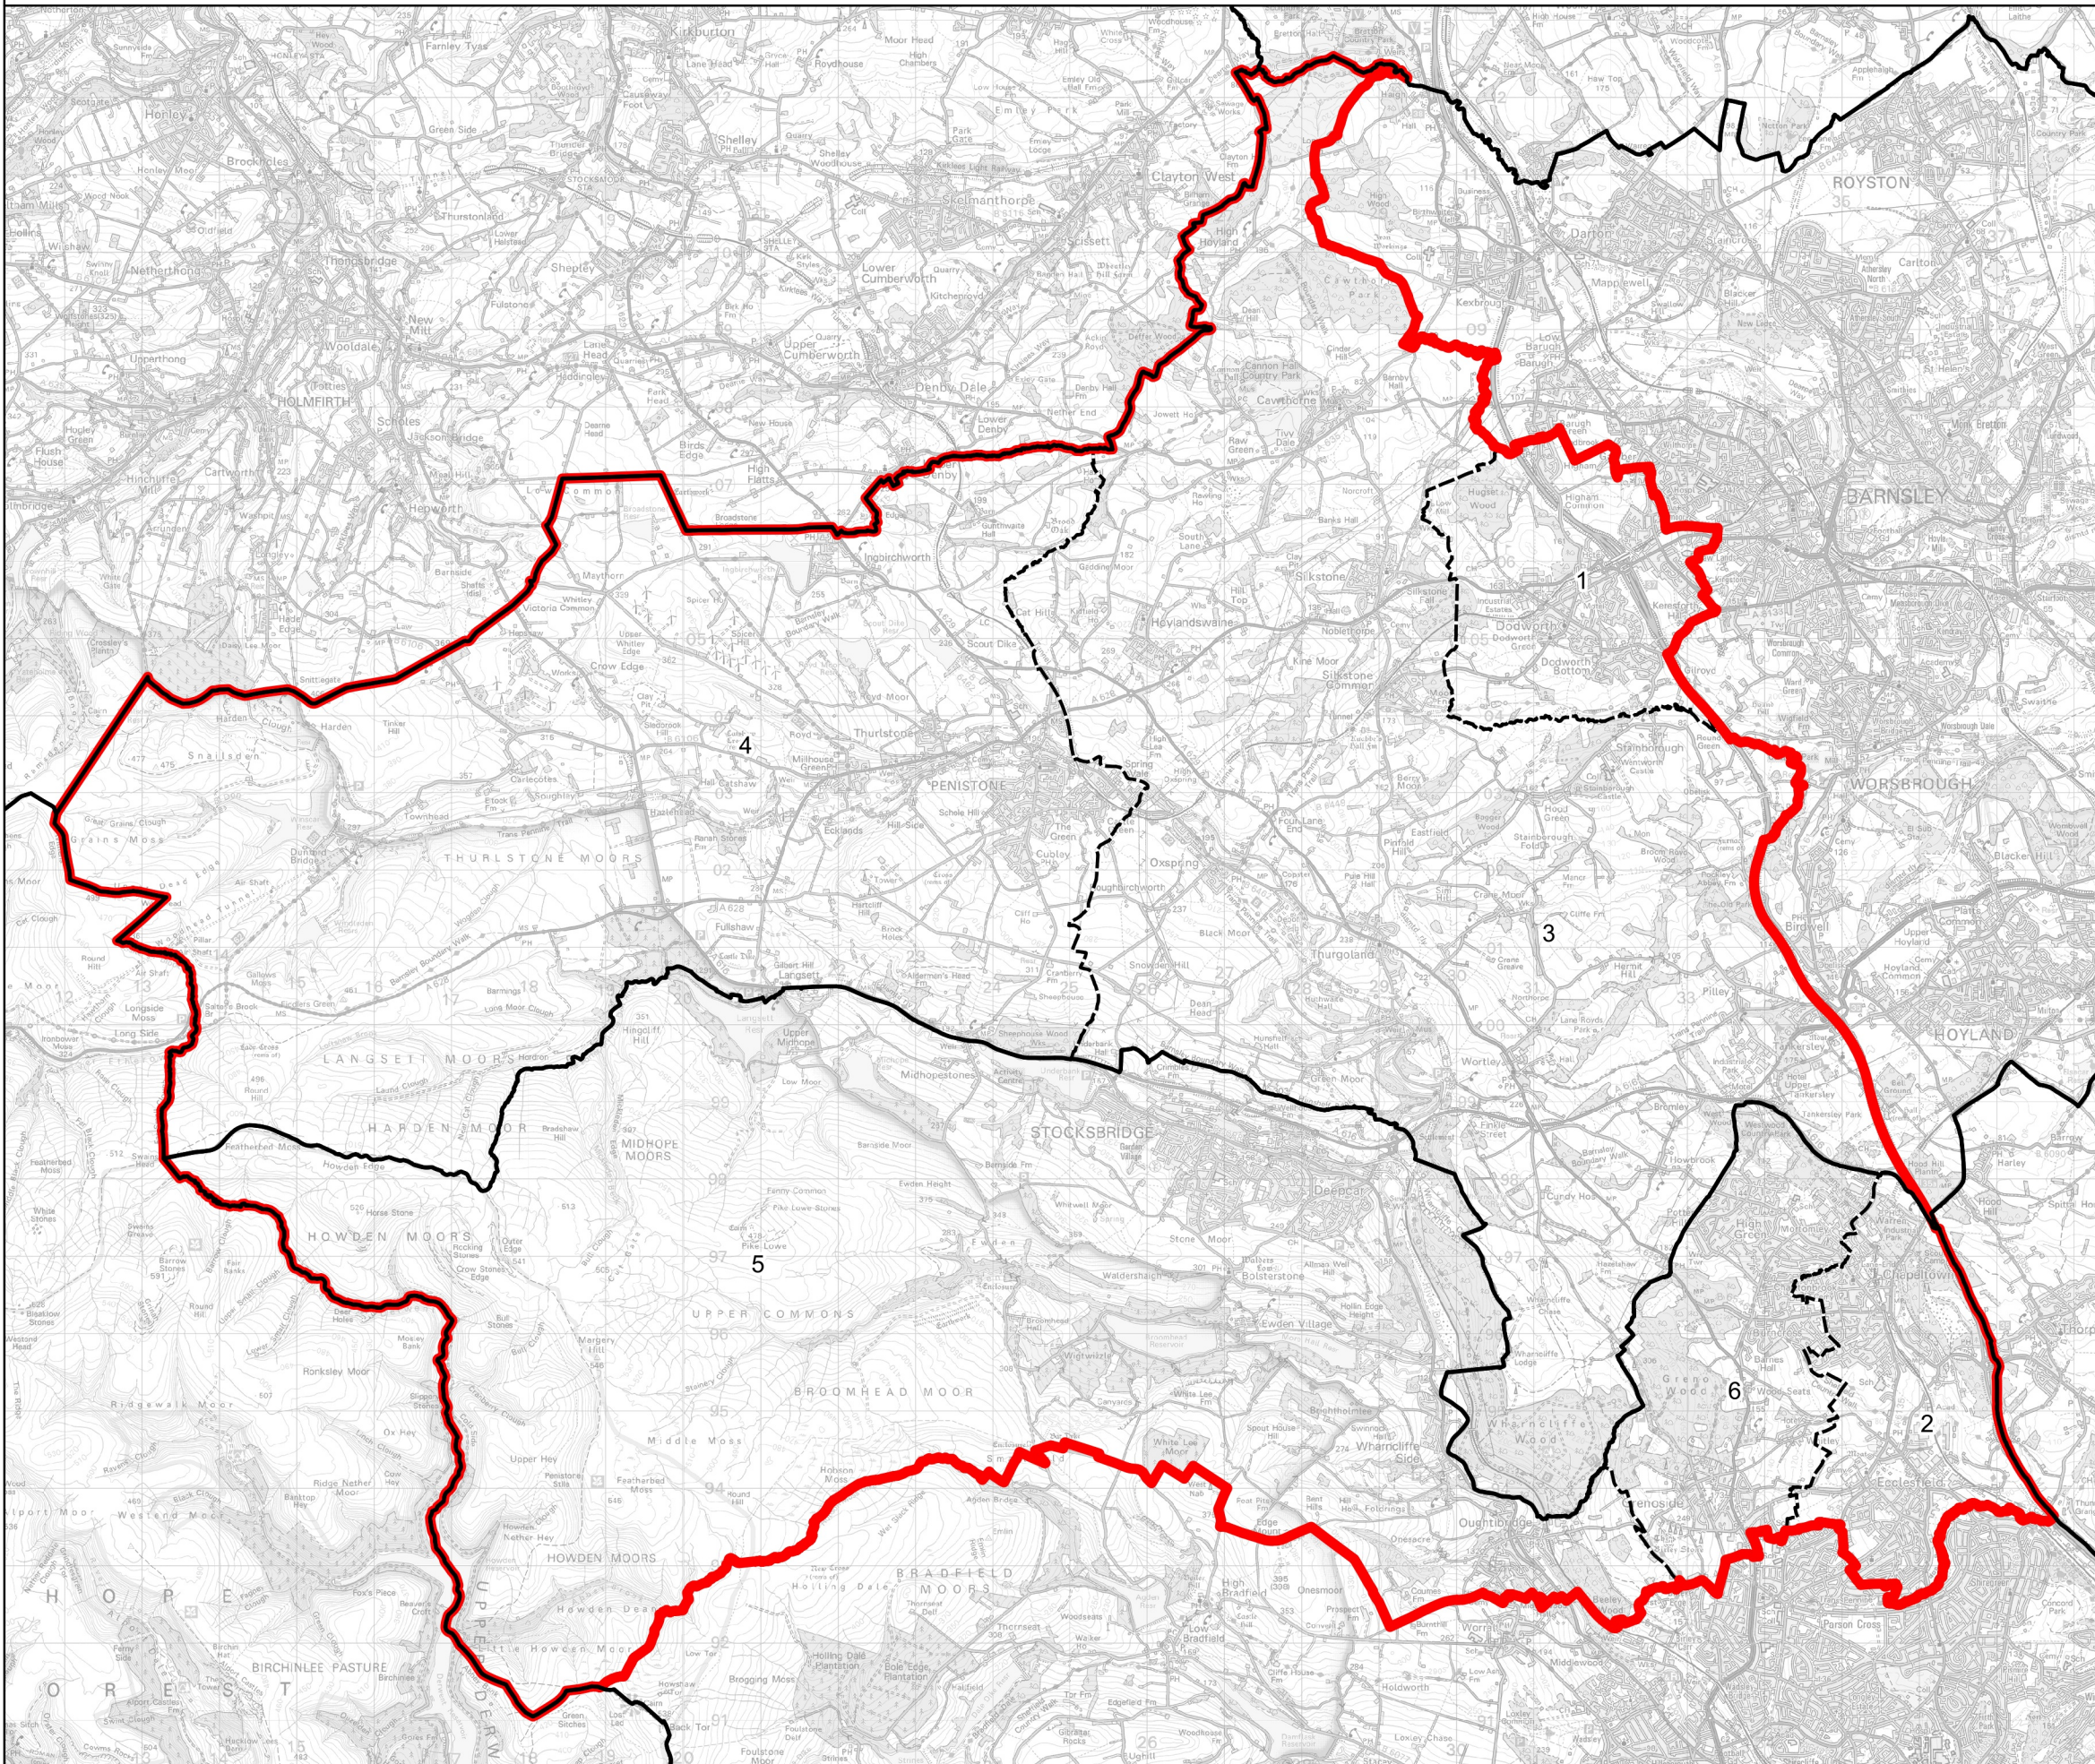

# Boundary Commission for England - Revised Proposals for the Yorkshire and the Humber Region

## Penistone and Stocksbridge County Constituency - Electorate 71,377

Wards:

- 1 Dodworth
- 2 East Ecclesfield
- 3 Penistone East
- 4 Penistone West
- 5 Stocksbridge & Upper Don
- 6 West Ecclesfield

-  Constituency
-  Local Authorities
-  Wards

0 1 2 km

© Crown copyright and database rights 2022 OS 100018289. You are permitted to use this data solely to enable you to respond to, or interact with, the organisation that provided you with the data. You are not permitted to copy, sub-licence, distribute or sell any of this data to third parties in any form. Third party rights to enforce the terms of this licence shall be reserved to OS.

Penistone and Stocksbridge County Constituency