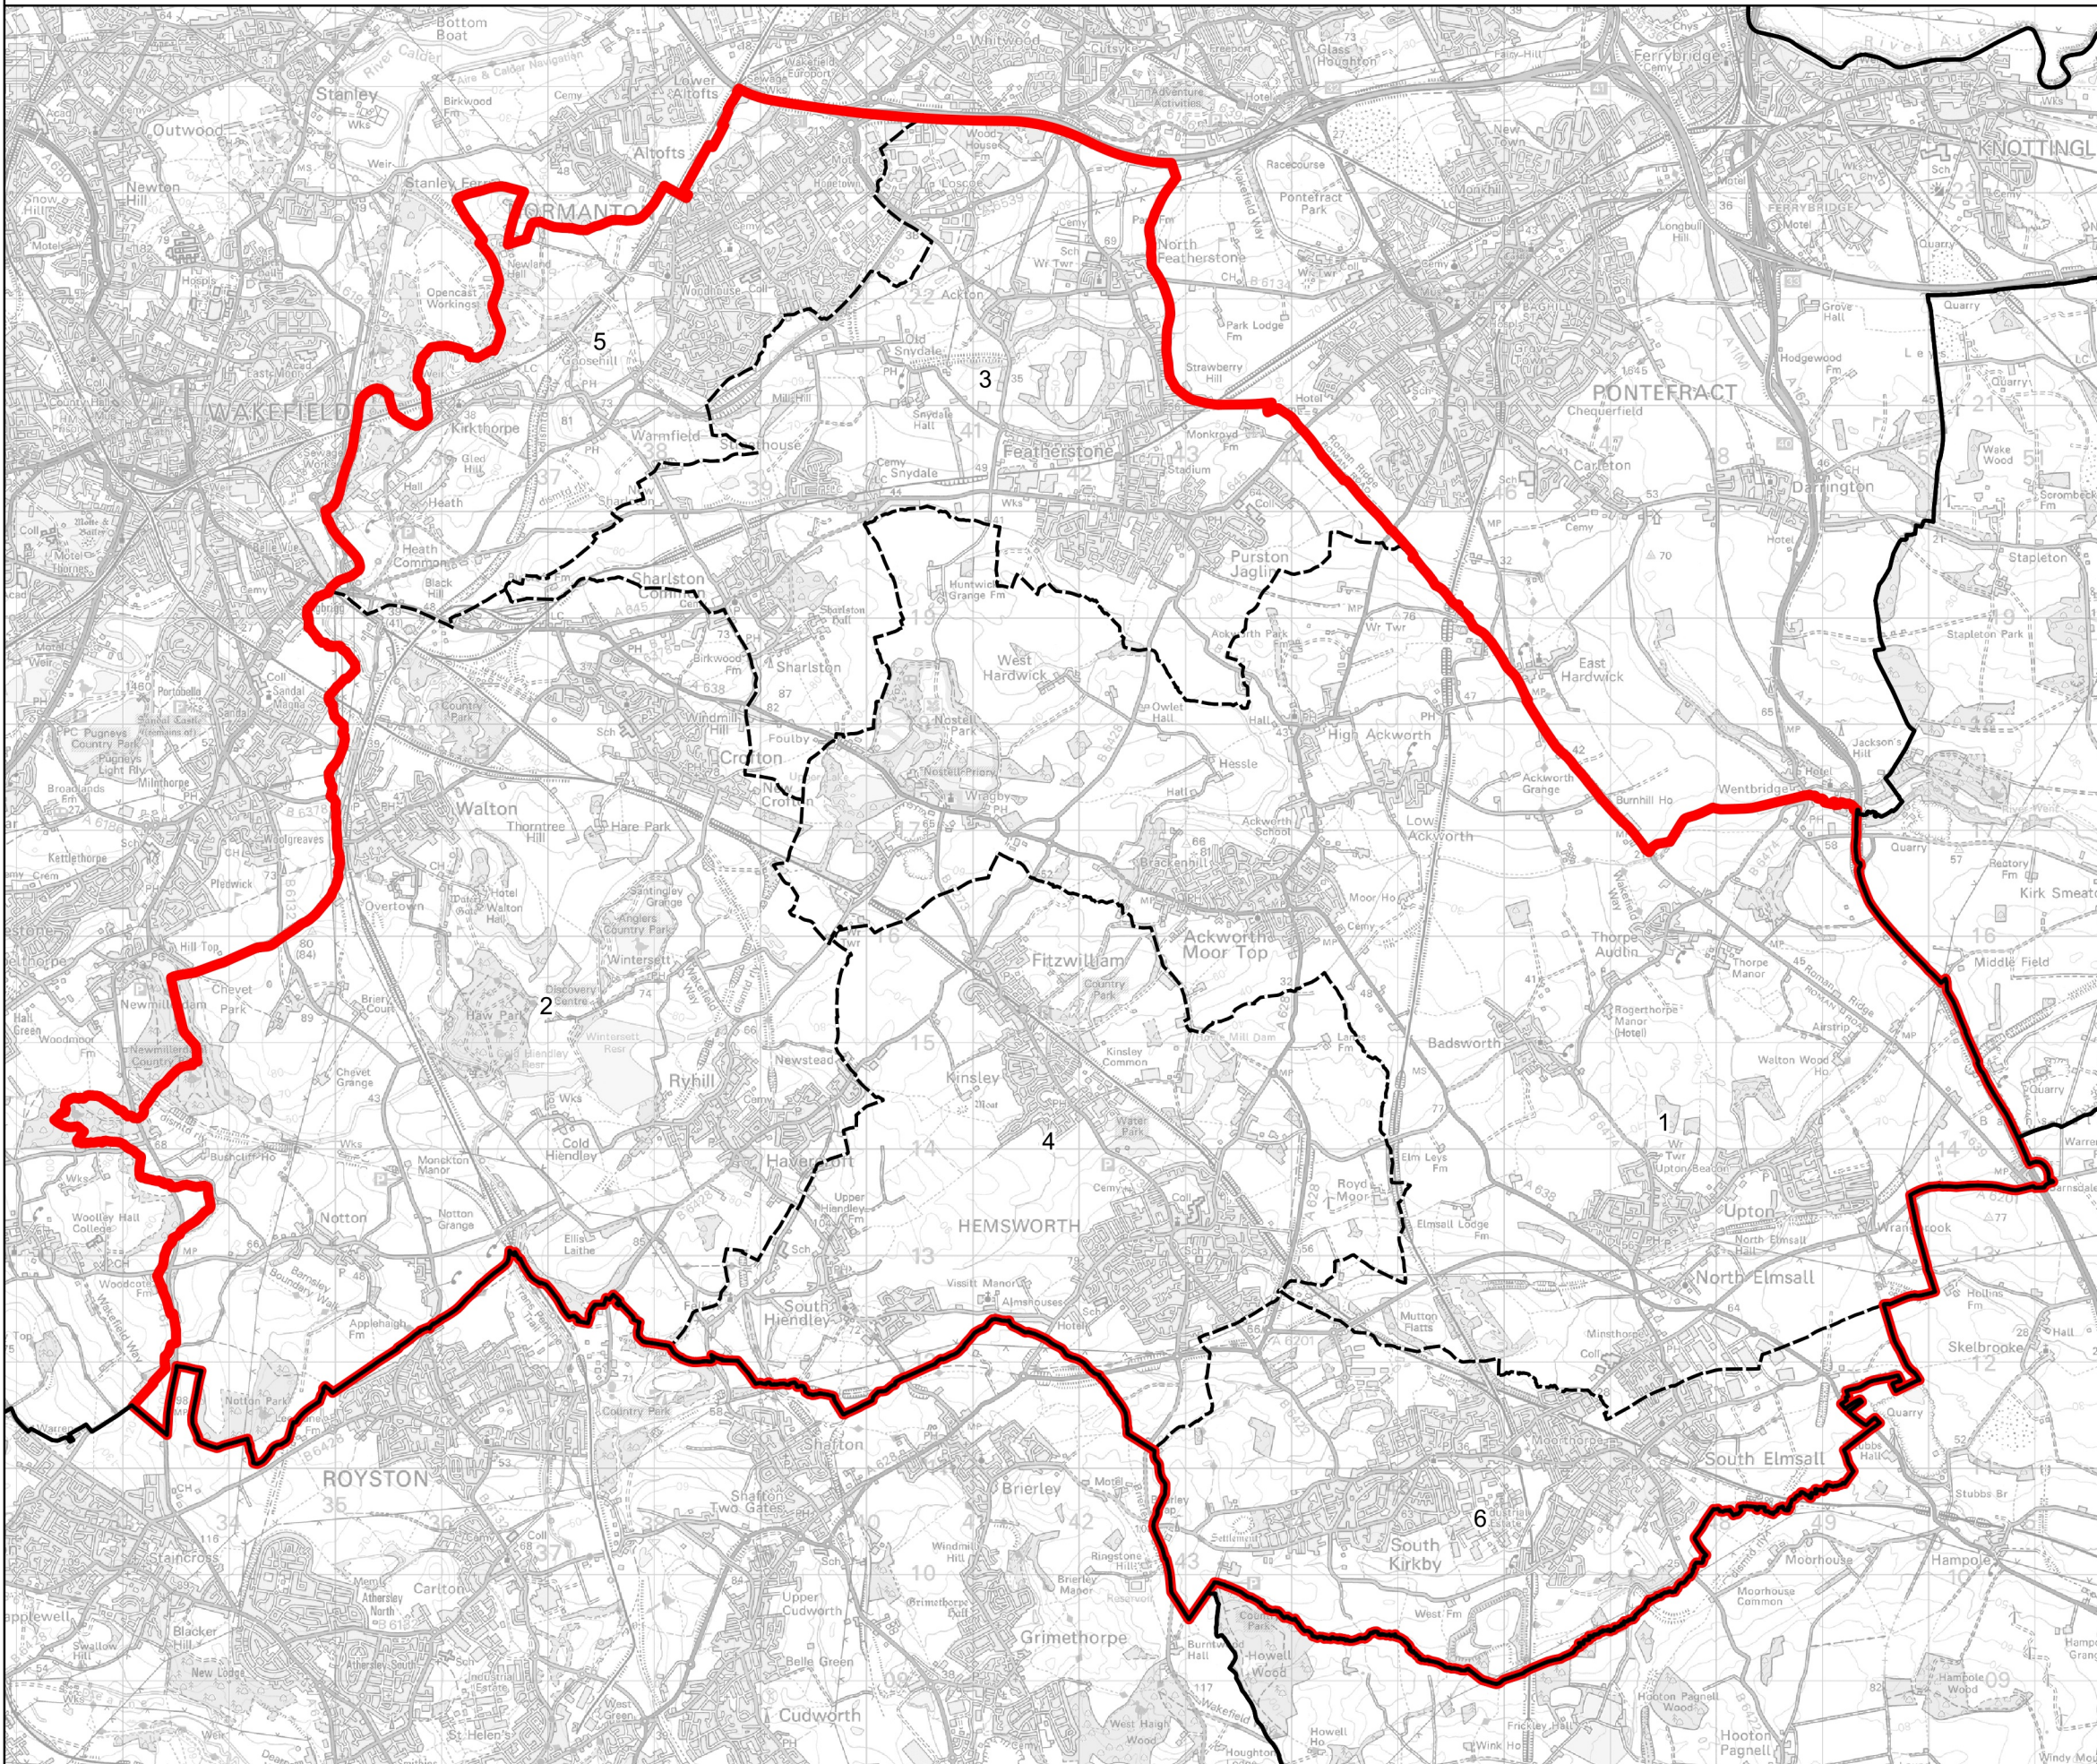

Boundary Commission for England - Revised Proposals for the Yorkshire and the Humber Region

Normanton and Hemsworth County Constituency - Electorate 75,388

Wards:

- 1 Ackworth, North Elmsall and Upton
- 2 Crofton, Ryhill and Walton
- 3 Featherstone
- 4 Hemsworth
- 5 Normanton
- 6 South Elmsall and South Kirkby

 Constituency
 Local Authorities
 Wards

0 0.9 1.8 km 

© Crown copyright and database rights 2022 OS 100018289. You are permitted to use this data solely to enable you to respond to, or interact with, the organisation that provided you with the data. You are not permitted to copy, sub-licence, distribute or sell any of this data to third parties in any form. Third party rights to enforce the terms of this licence shall be reserved to OS.

Normanton and Hemsworth County Constituency