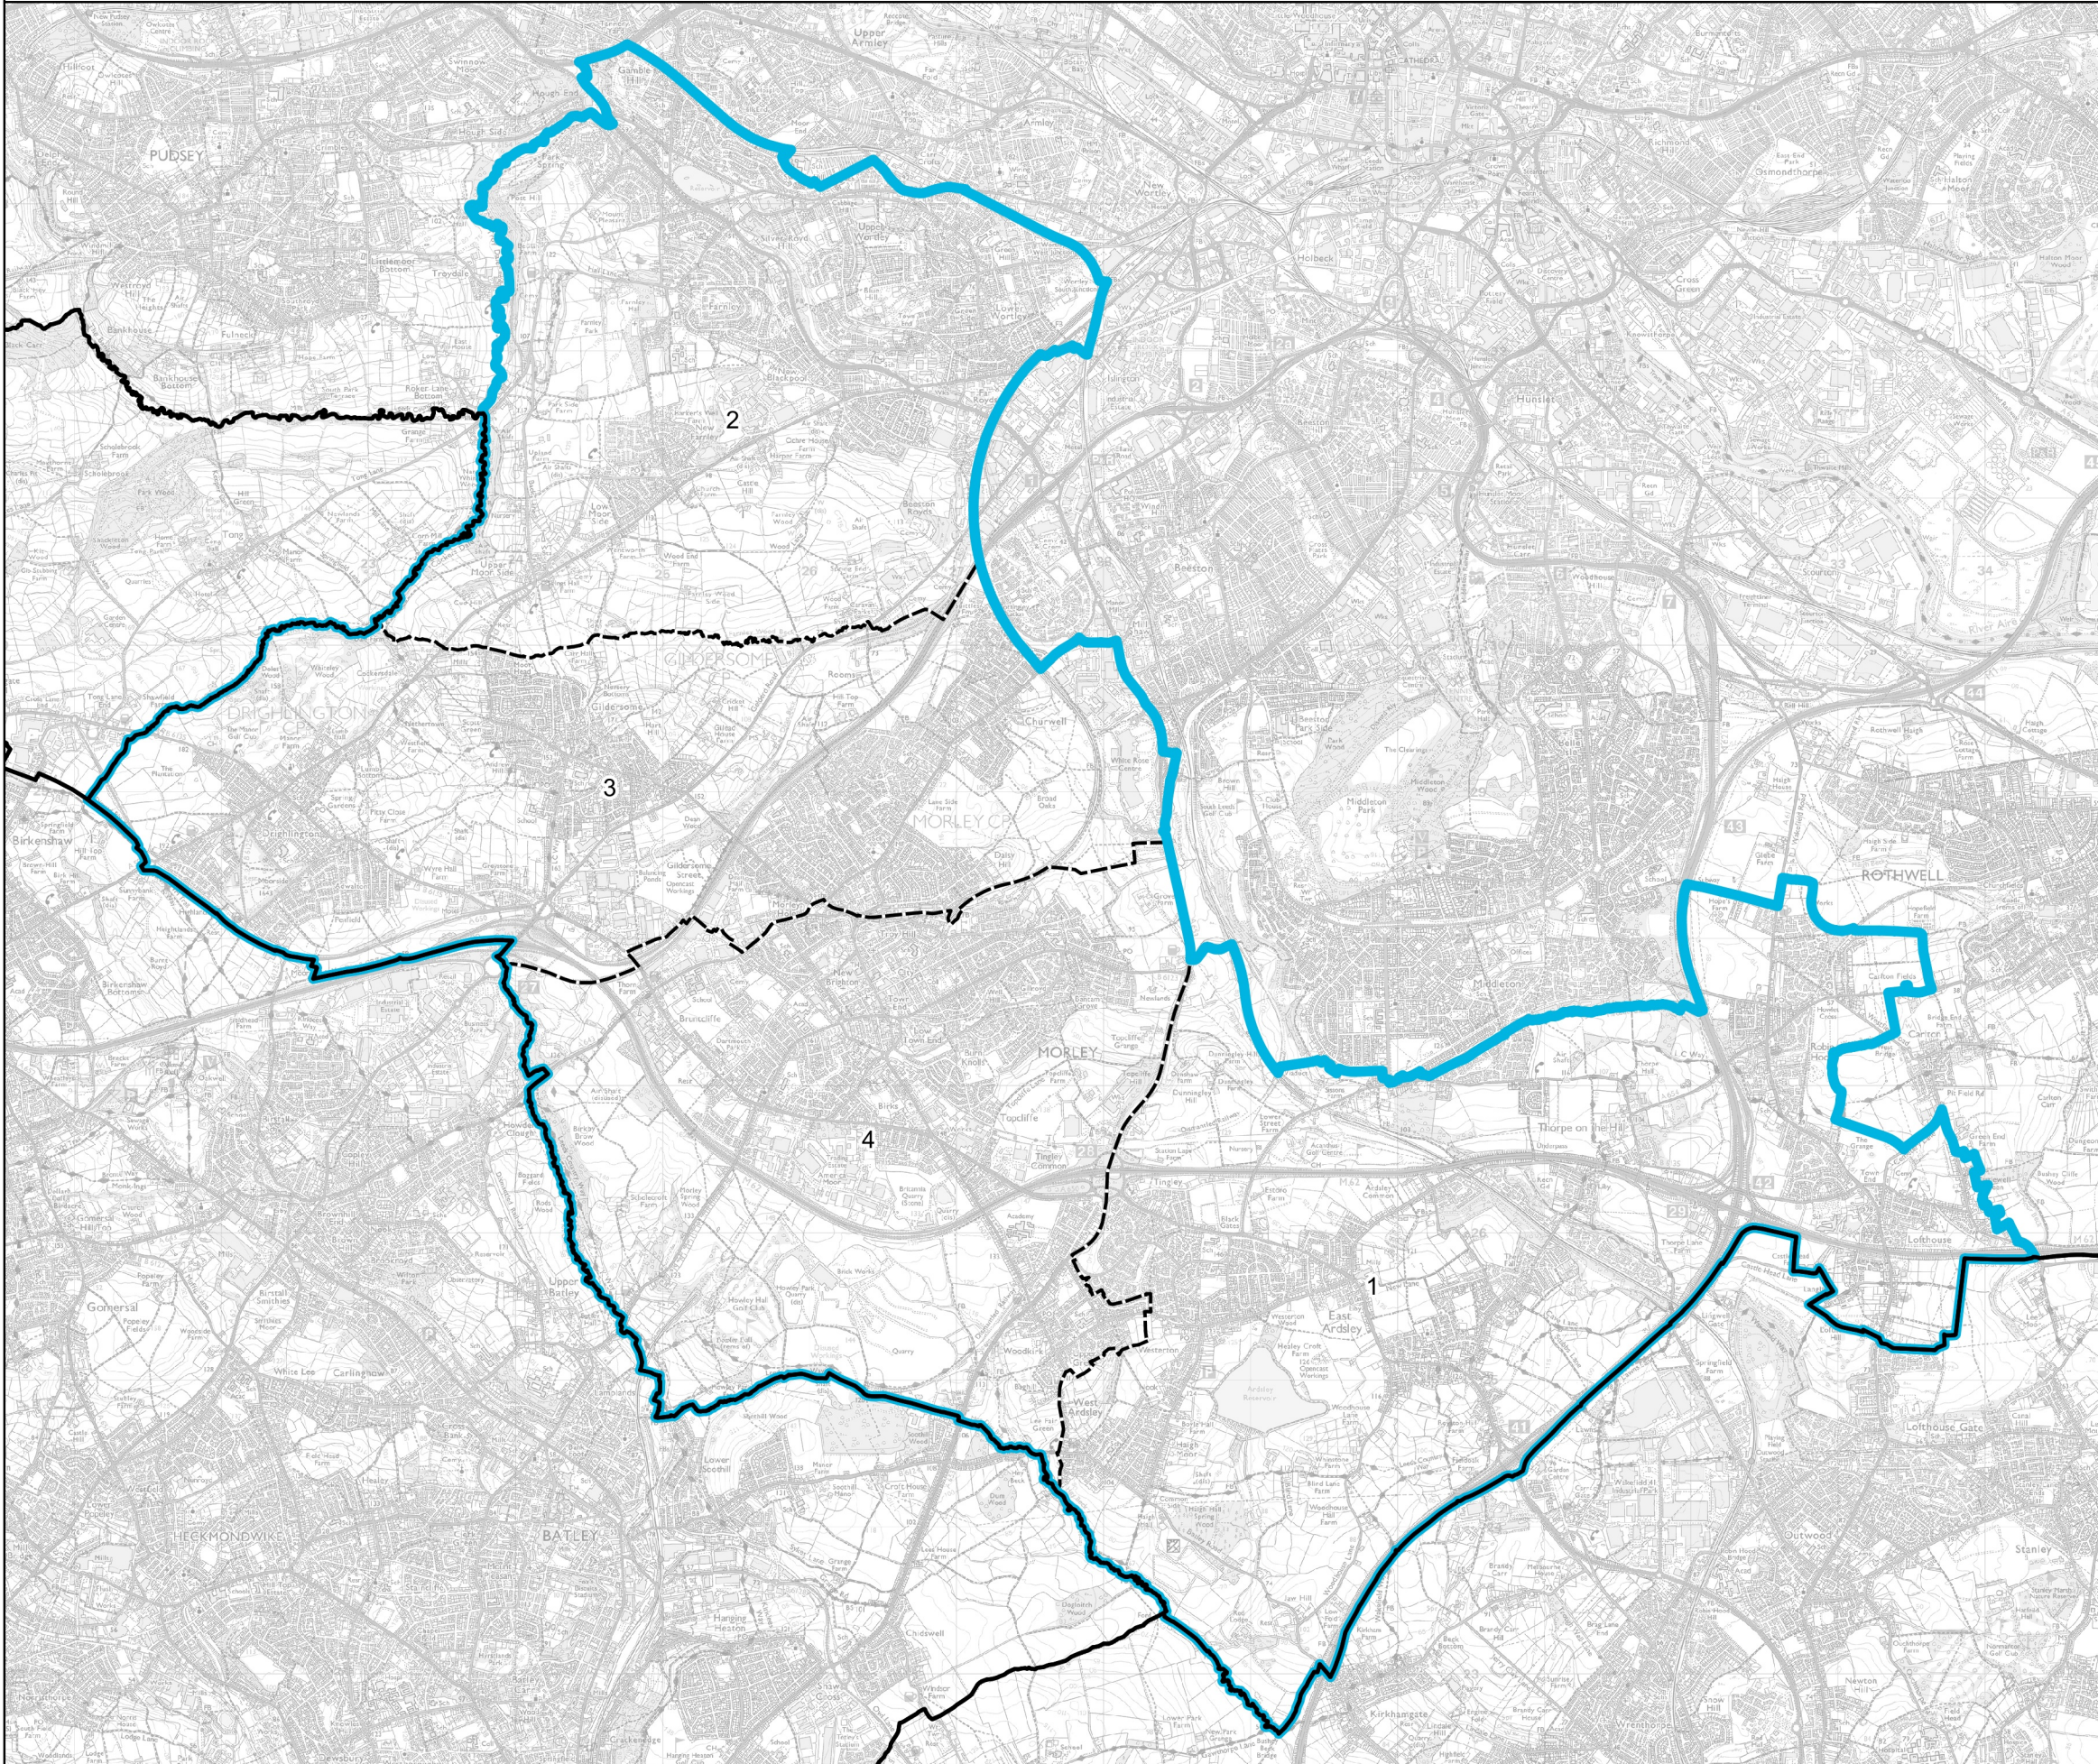

Boundary Commission for England - Revised Proposals for the Yorkshire and the Humber Region

Morley Borough Constituency - [Electorate 71,376](#)

Wards:

- 1 Ardsley & Robin Hood
- 2 Farnley & Wortley
- 3 Morley North
- 4 Morley South

- Constituency
- Local Authorities
- Wards

0 0.6 1.2 km

© Crown copyright and database rights 2022 OS 100018289. You are permitted to use this data solely to enable you to respond to, or interact with, the organisation that provided you with the data. You are not permitted to copy, sub-licence, distribute or sell any of this data to third parties in any form. Third party rights to enforce the terms of this licence shall be reserved to OS.