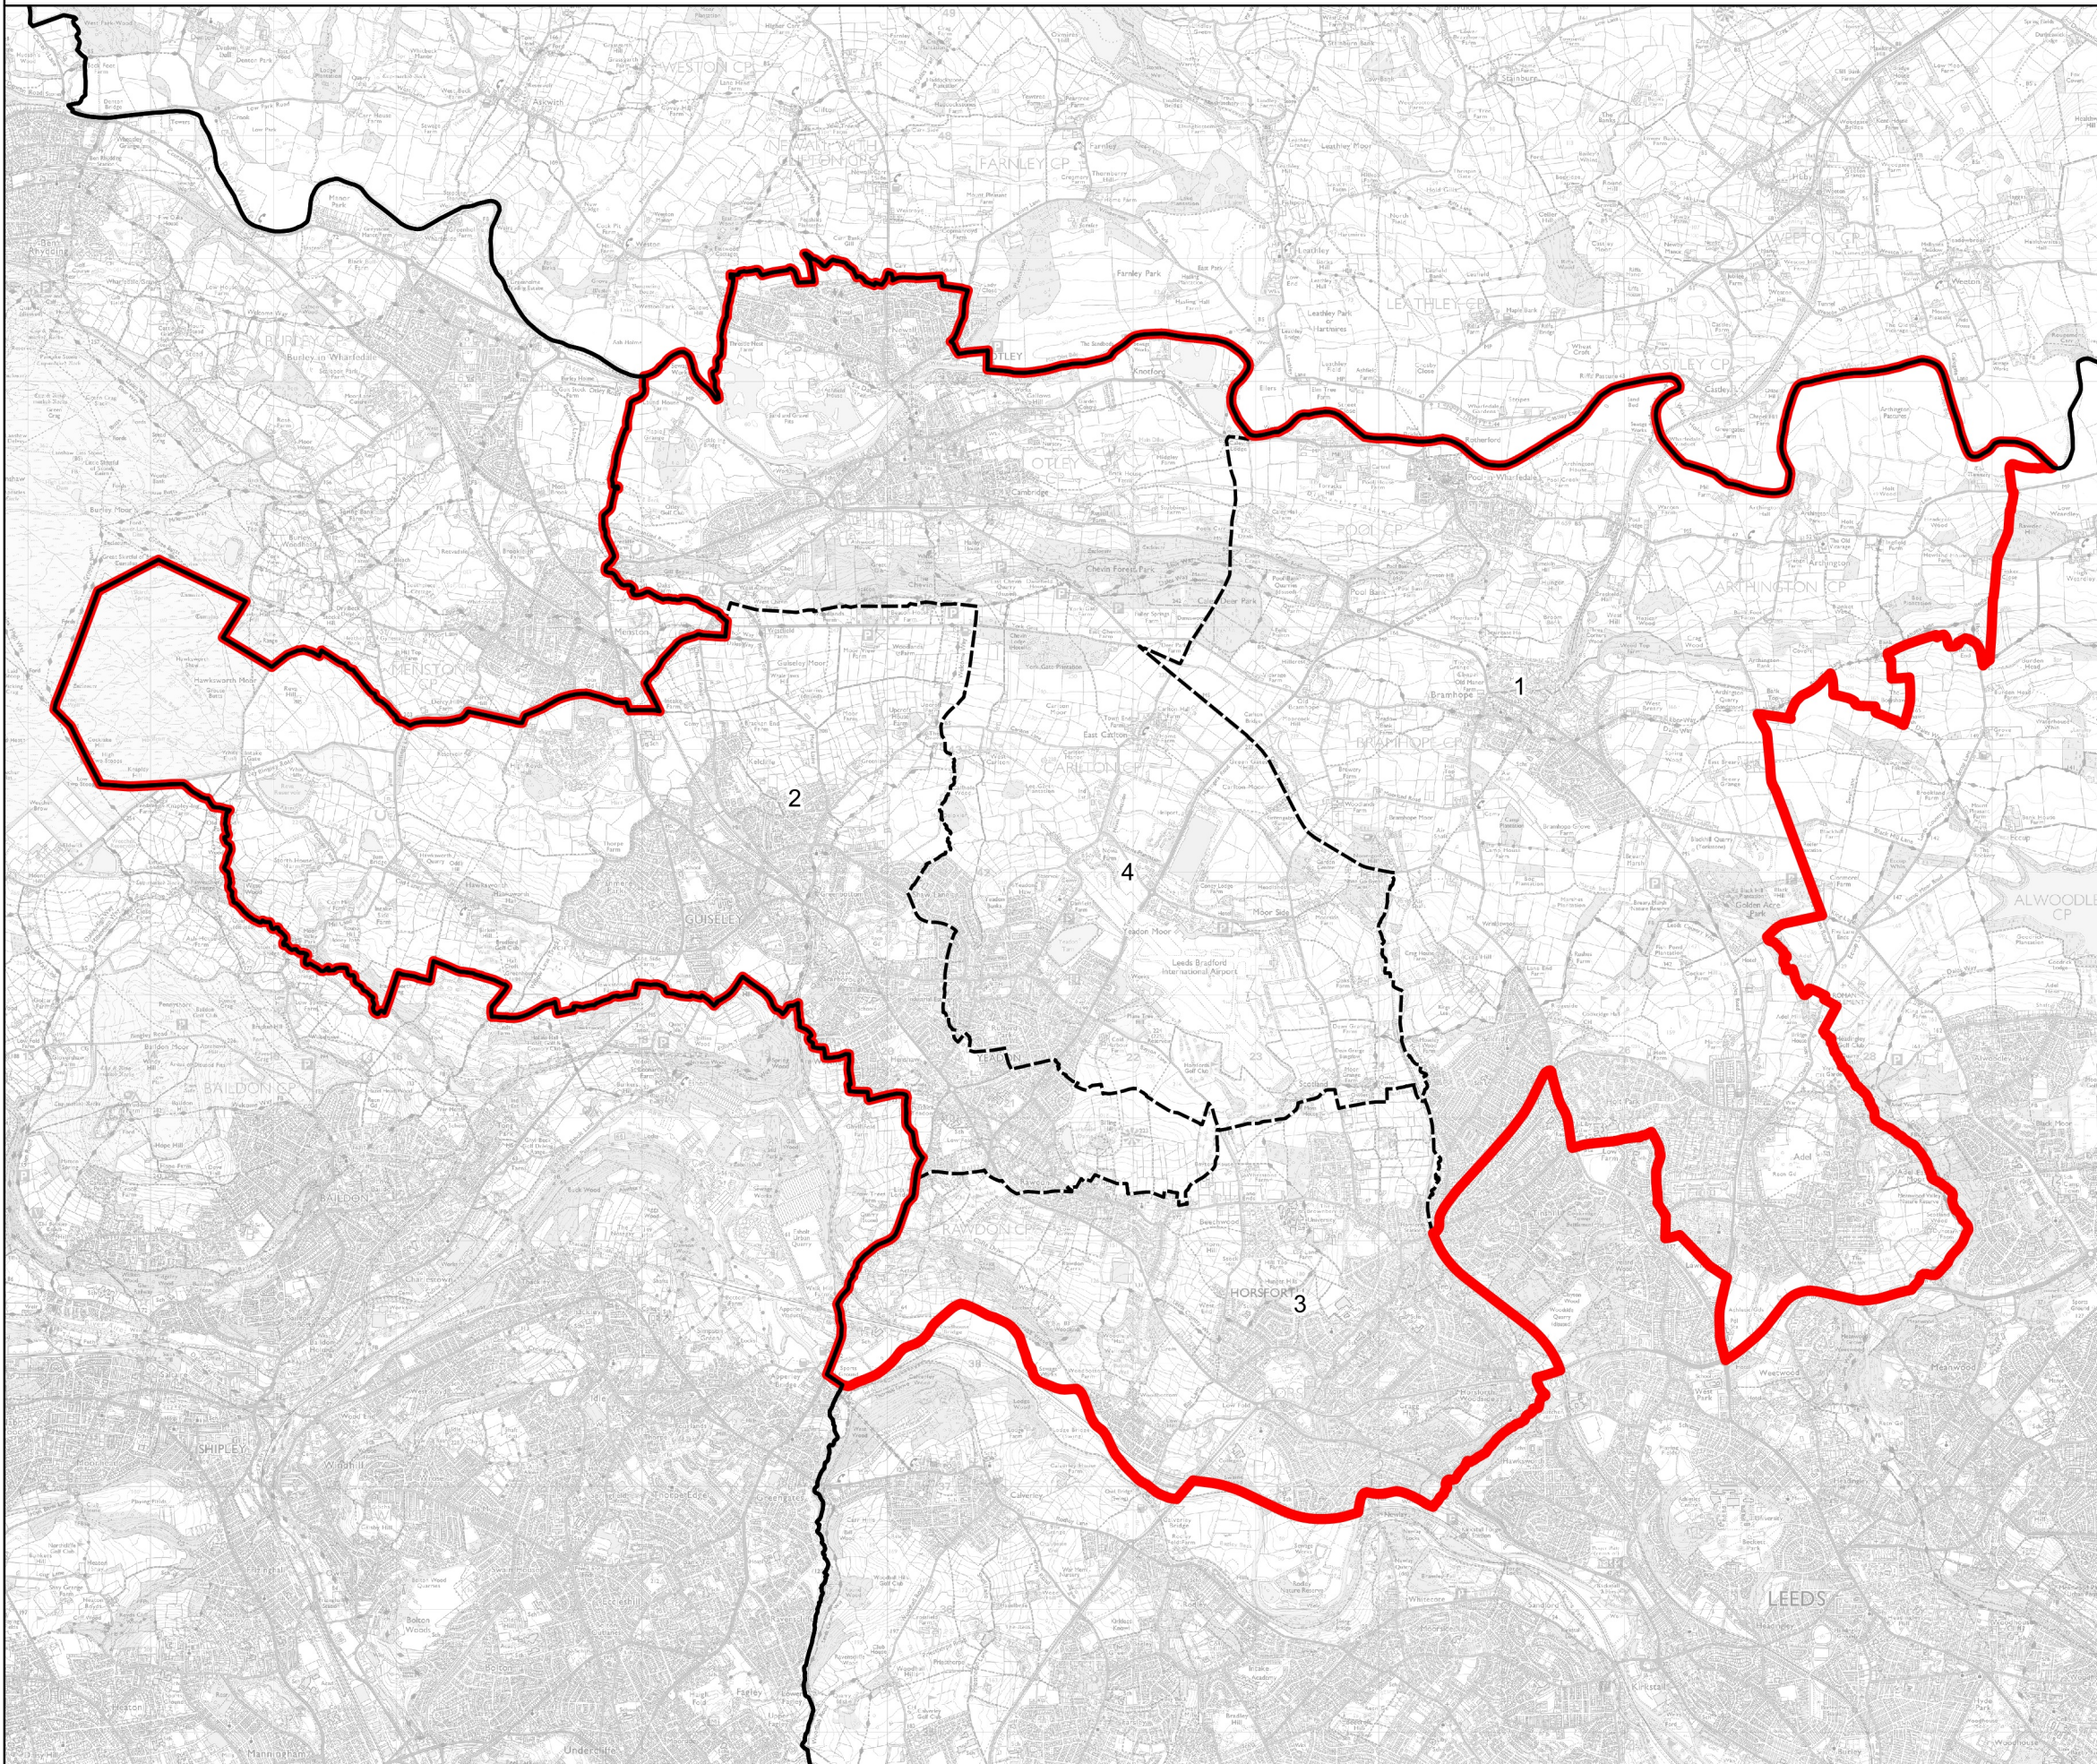

Wards:

- 1 Adel & Wharfedale
- 2 Guiseley & Rawdon
- 3 Horsforth
- 4 Otley & Yeadon

 Constituency  
 Local Authorities  
 Wards

0 0.8 1.6 km 

© Crown copyright and database rights 2022 OS 100018289. You are permitted to use this data solely to enable you to respond to, or interact with, the organisation that provided you with the data. You are not permitted to copy, sub-licence, distribute or sell any of this data to third parties in any form. Third party rights to enforce the terms of this licence shall be reserved to OS.