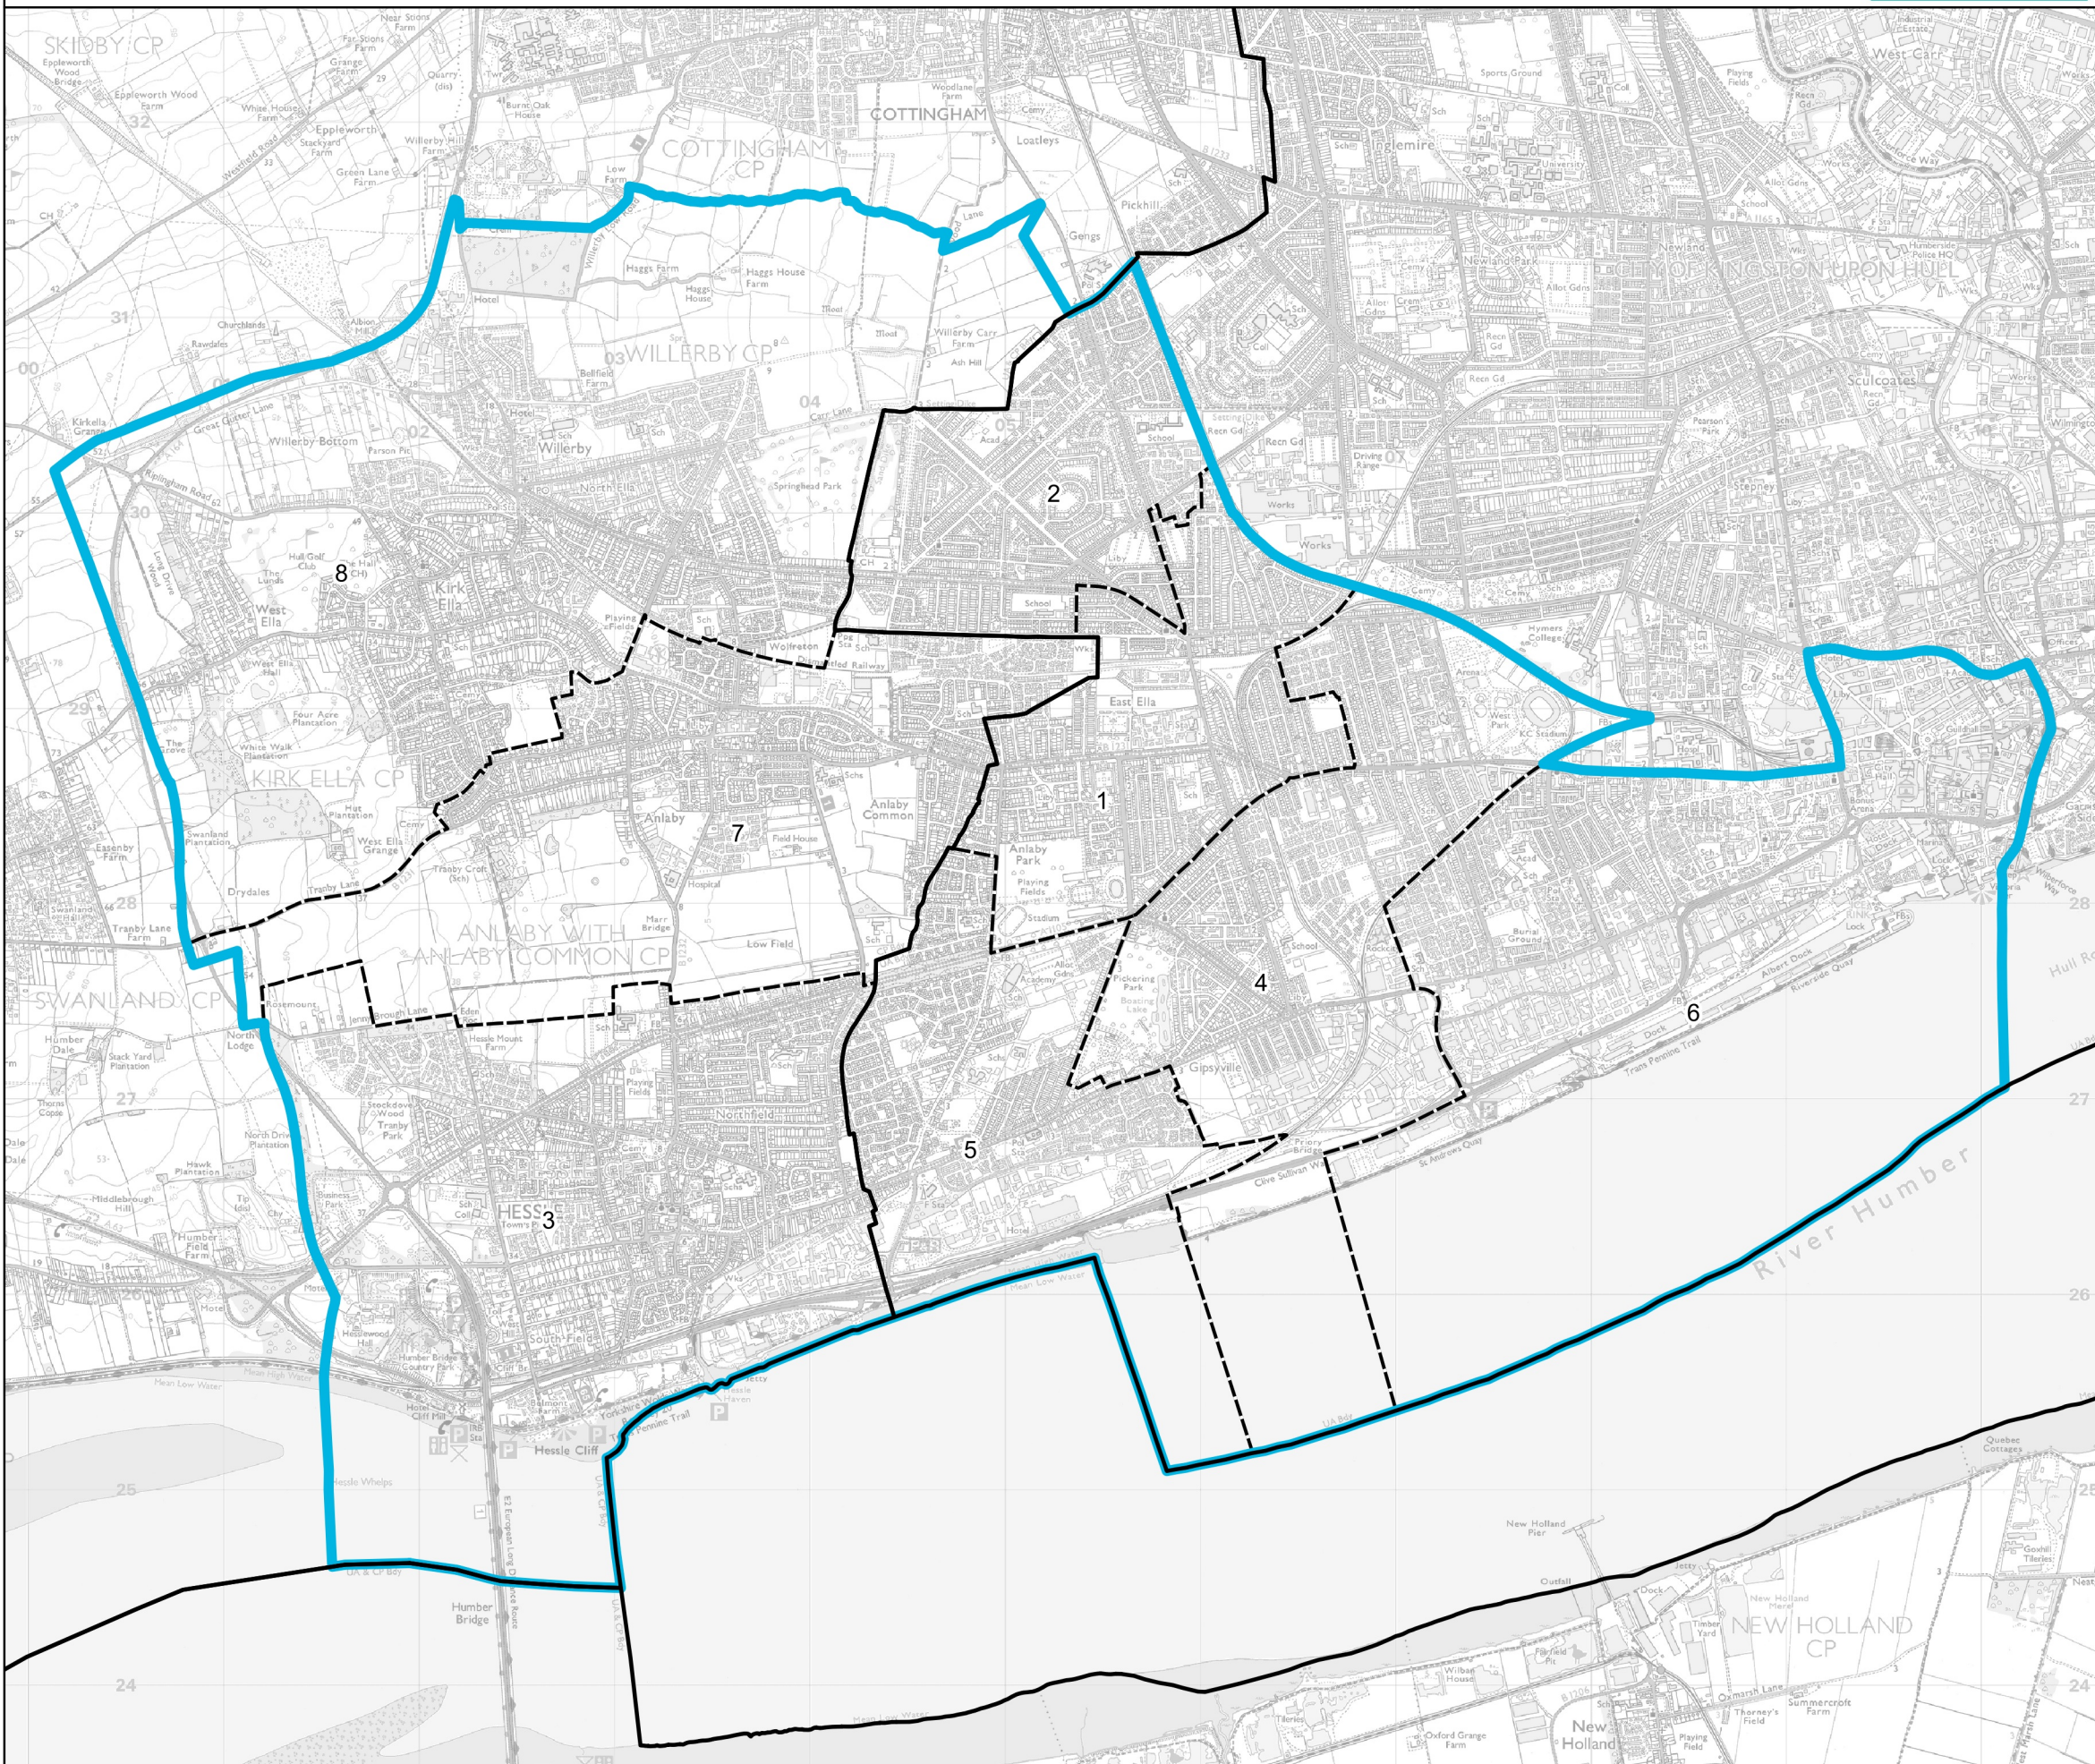

# Boundary Commission for England - Revised Proposals for the Yorkshire and the Humber Region

Kingston upon Hull West and Hessle Borough Constituency - **Electorate 74,321**

- Wards:
- 1 Boothferry
  - 2 Derringham
  - 3 Hessle
  - 4 Newington & Gipsyville
  - 5 Pickering
  - 6 St. Andrew's & Docklands
  - 7 Tranby
  - 8 Willerby and Kirk Ella

Legend:

- Constituency
- Local Authorities
- Wards

Scale: 0 0.5 1 km

© Crown copyright and database rights 2022 OS 100018289. You are permitted to use this data solely to enable you to respond to, or interact with, the organisation that provided you with the data. You are not permitted to copy, sub-licence, distribute or sell any of this data to third parties in any form. Third party rights to enforce the terms of this licence shall be reserved to OS.

Kingston upon Hull West and Hessle Borough Constituency