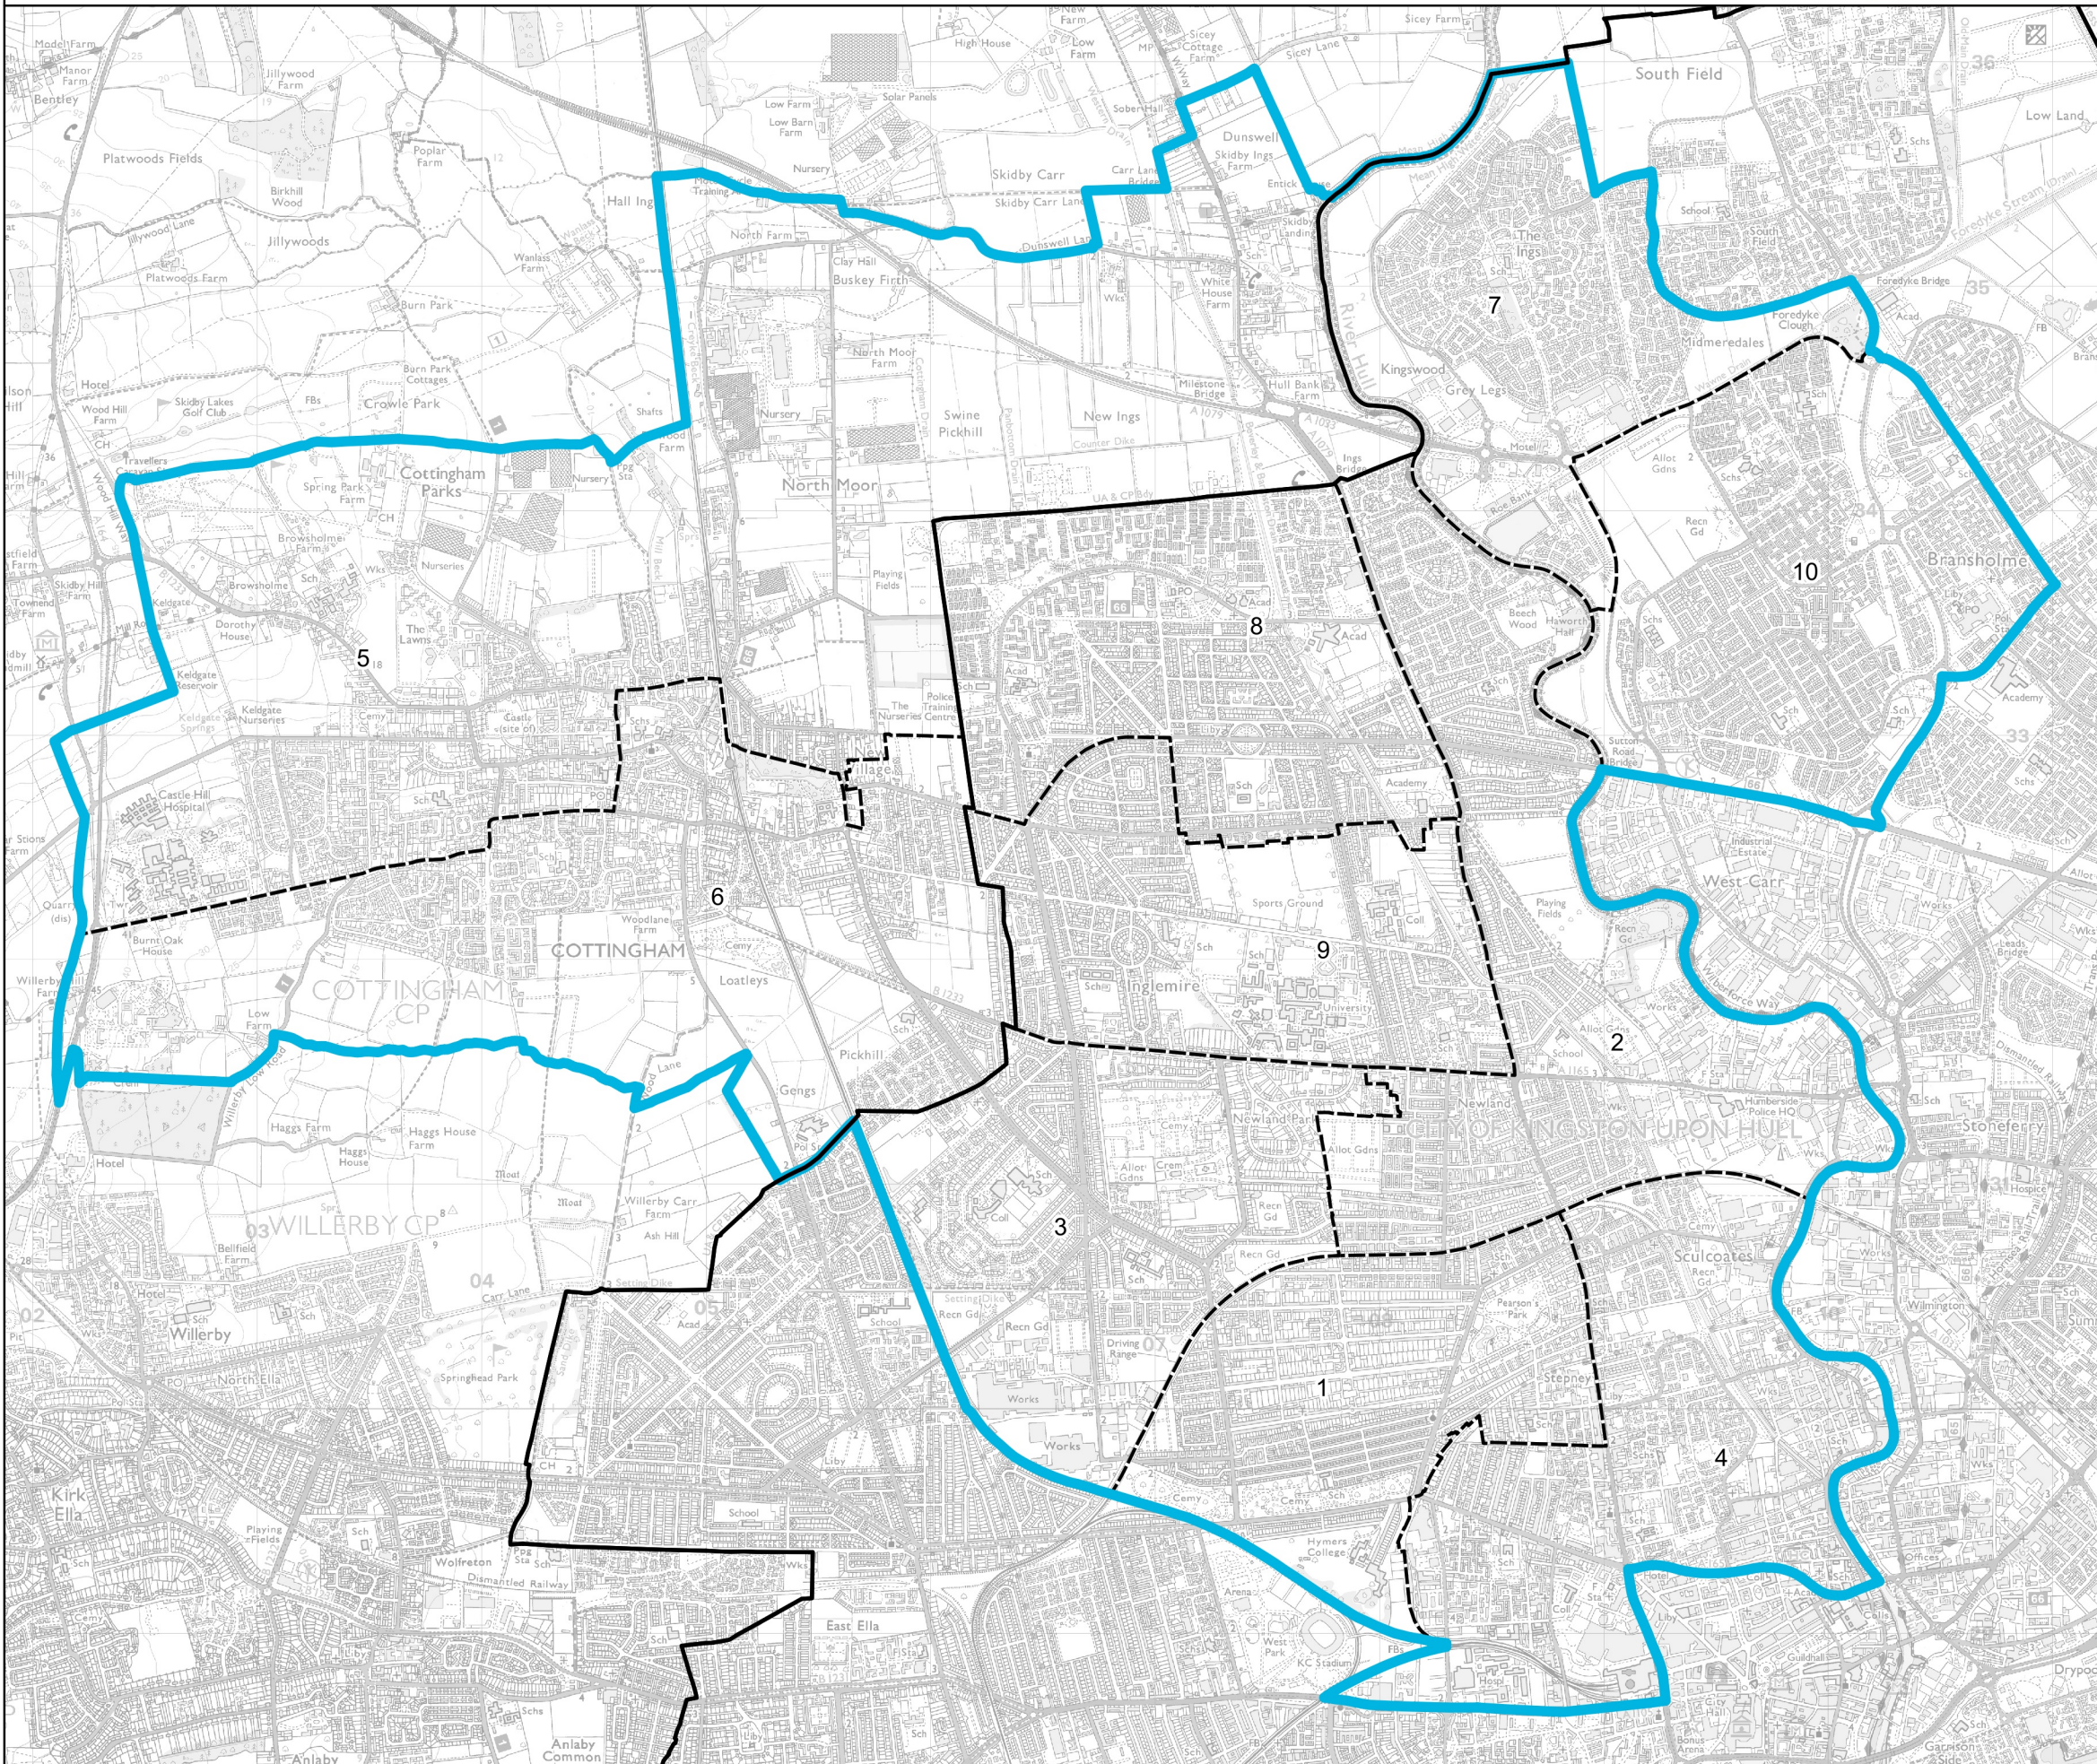

Boundary Commission for England - Revised Proposals for the Yorkshire and the Humber Region

Kingston upon Hull North Borough Constituency - **Electorate 76,039**

Wards:

- 1 Avenue
- 2 Beverley & Newland
- 3 Bricknell
- 4 Central
- 5 Cottingham North
- 6 Cottingham South
- 7 Kingswood
- 8 Orchard Park
- 9 University
- 10 West Carr

- Constituency
- Local Authorities
- Wards

0 0.4 0.8 km

N

© Crown copyright and database rights 2022 OS 100018289. You are permitted to use this data solely to enable you to respond to, or interact with, the organisation that provided you with the data. You are not permitted to copy, sub-licence, distribute or sell any of this data to third parties in any form. Third party rights to enforce the terms of this licence shall be reserved to OS.

Kingston upon Hull North Borough Constituency