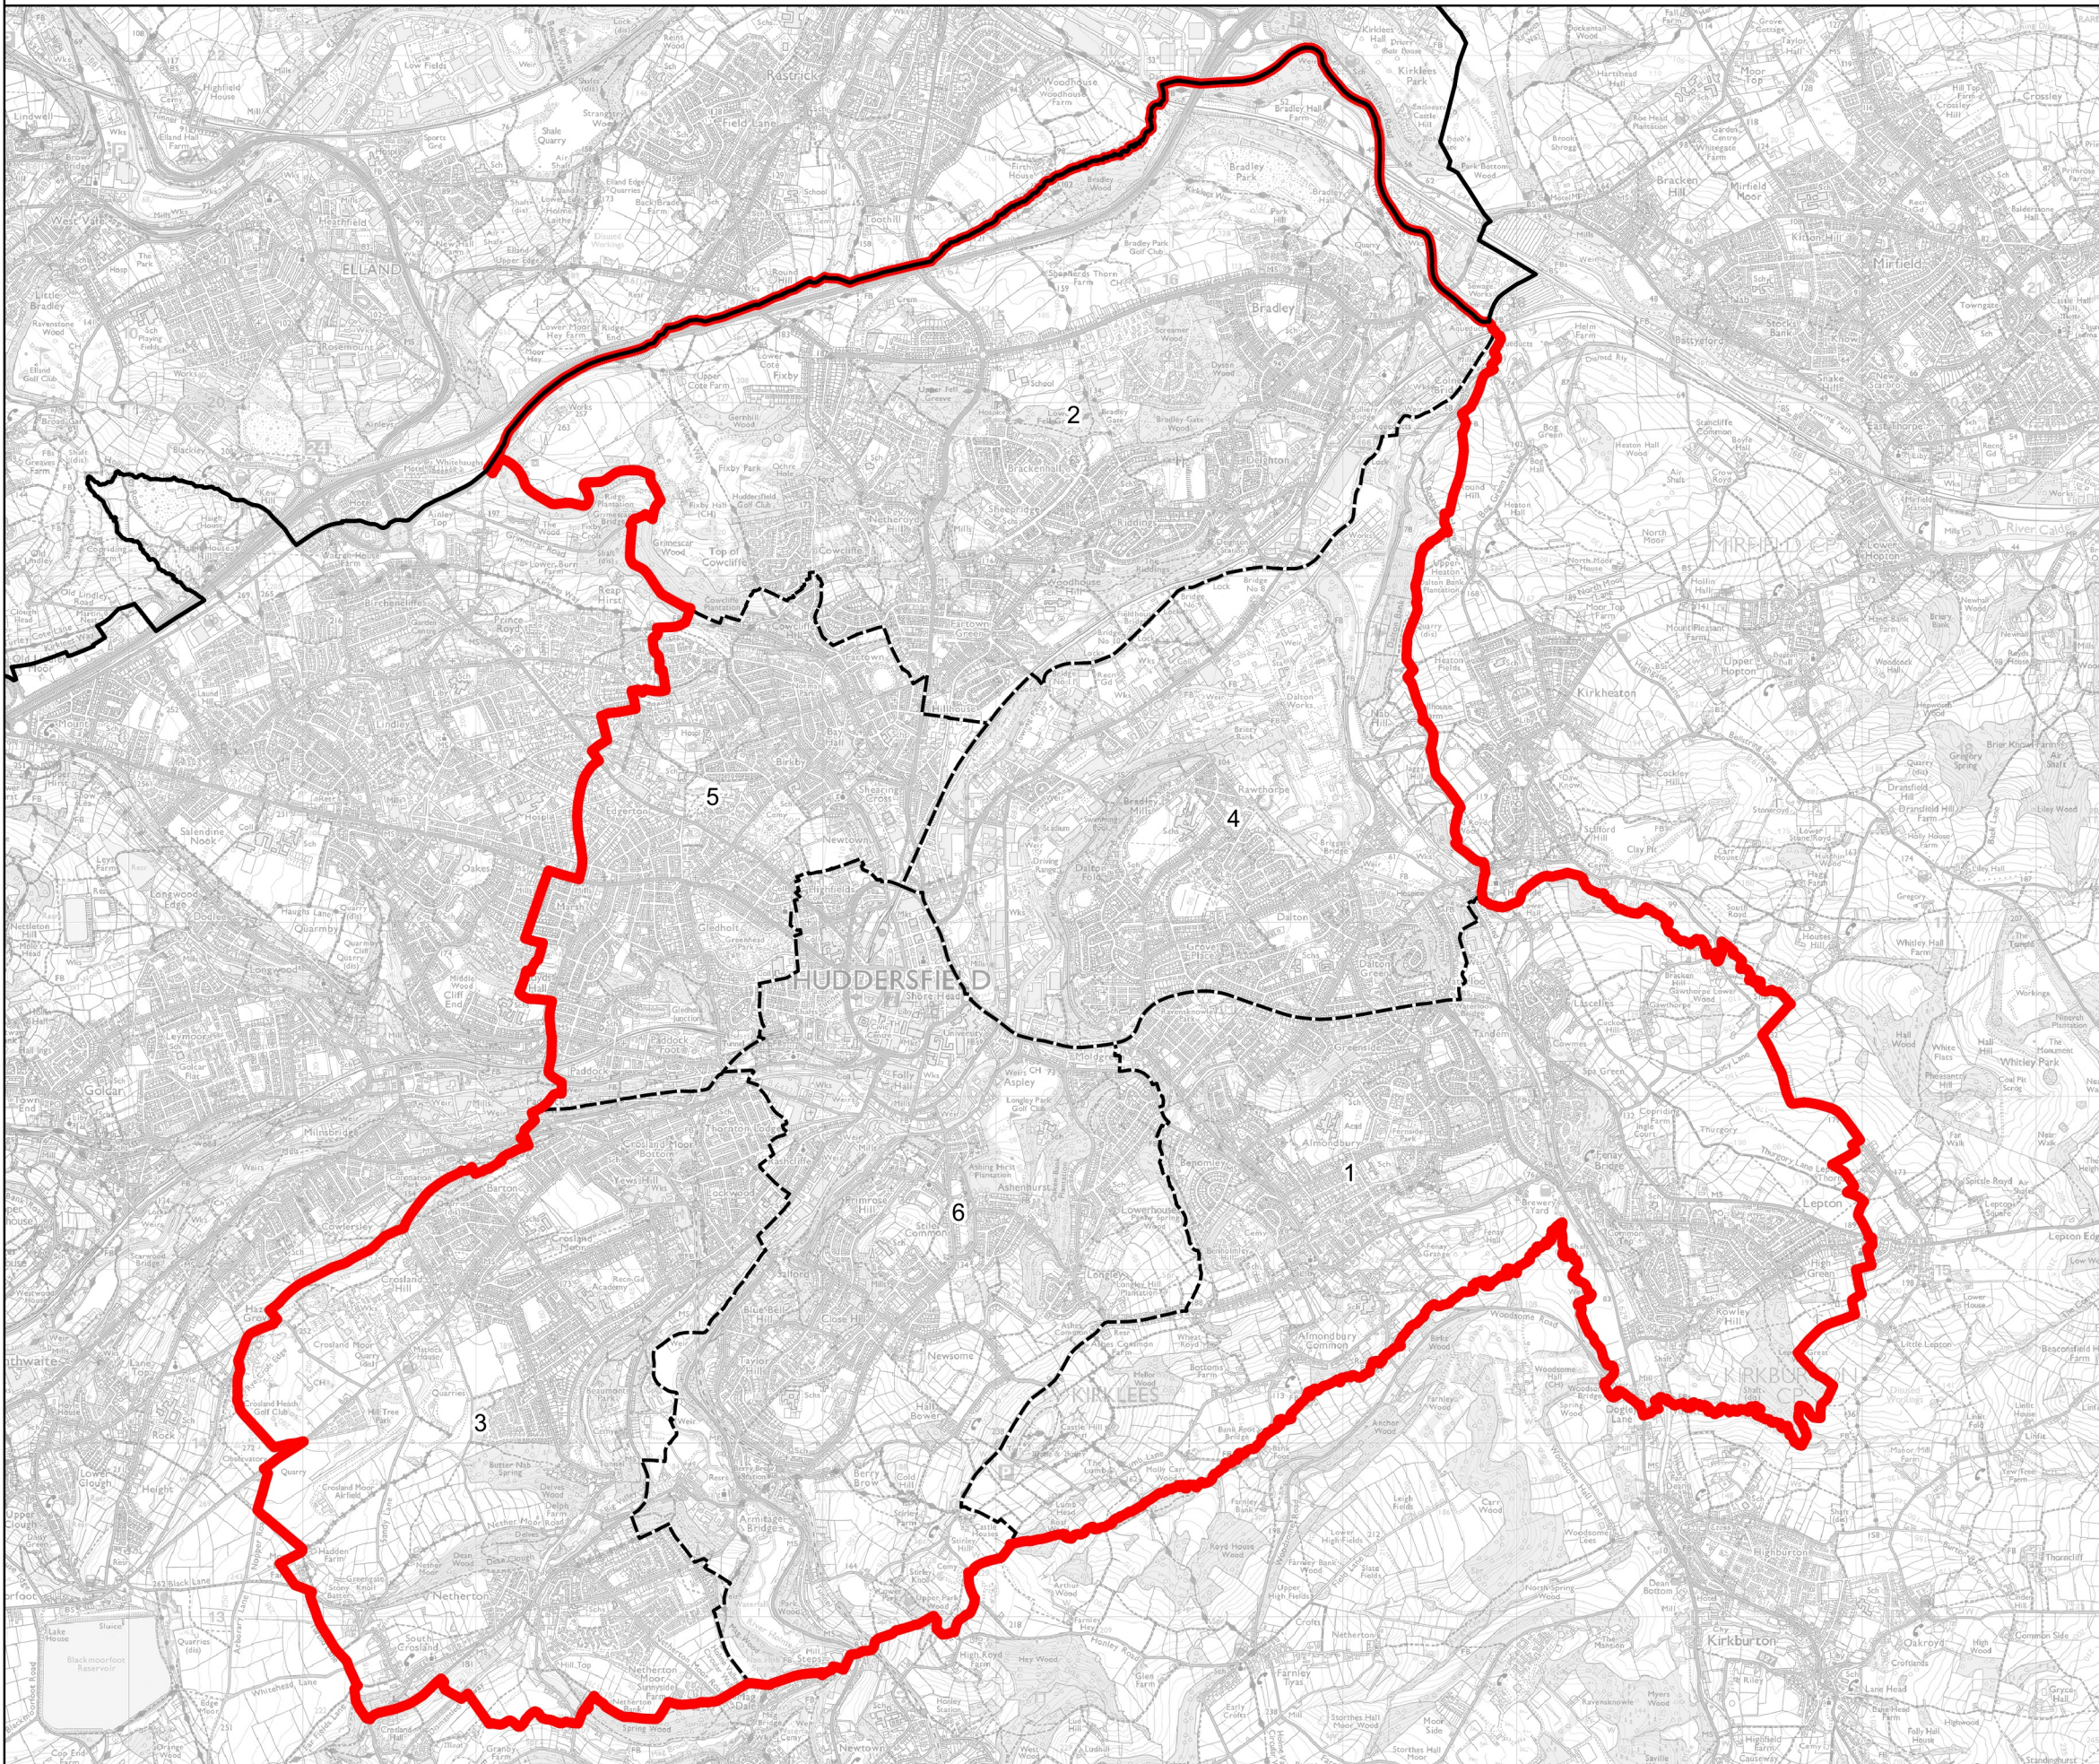

# Boundary Commission for England - Revised Proposals for the Yorkshire and the Humber Region

Huddersfield Borough Constituency - Electorate 76,044

Wards:

- 1 Almondbury
- 2 Ashbrow
- 3 Crosland Moor and Netherton
- 4 Dalton (Part)
- 5 Greenhead
- 6 Newsome

-  Constituency
-  Local Authorities
-  Wards

0 0.5 1 km

© Crown copyright and database rights 2022 OS 100018289. You are permitted to use this data solely to enable you to respond to, or interact with, the organisation that provided you with the data. You are not permitted to copy, sub-licence, distribute or sell any of this data to third parties in any form. Third party rights to enforce the terms of this licence shall be reserved to OS.

Huddersfield Borough Constituency