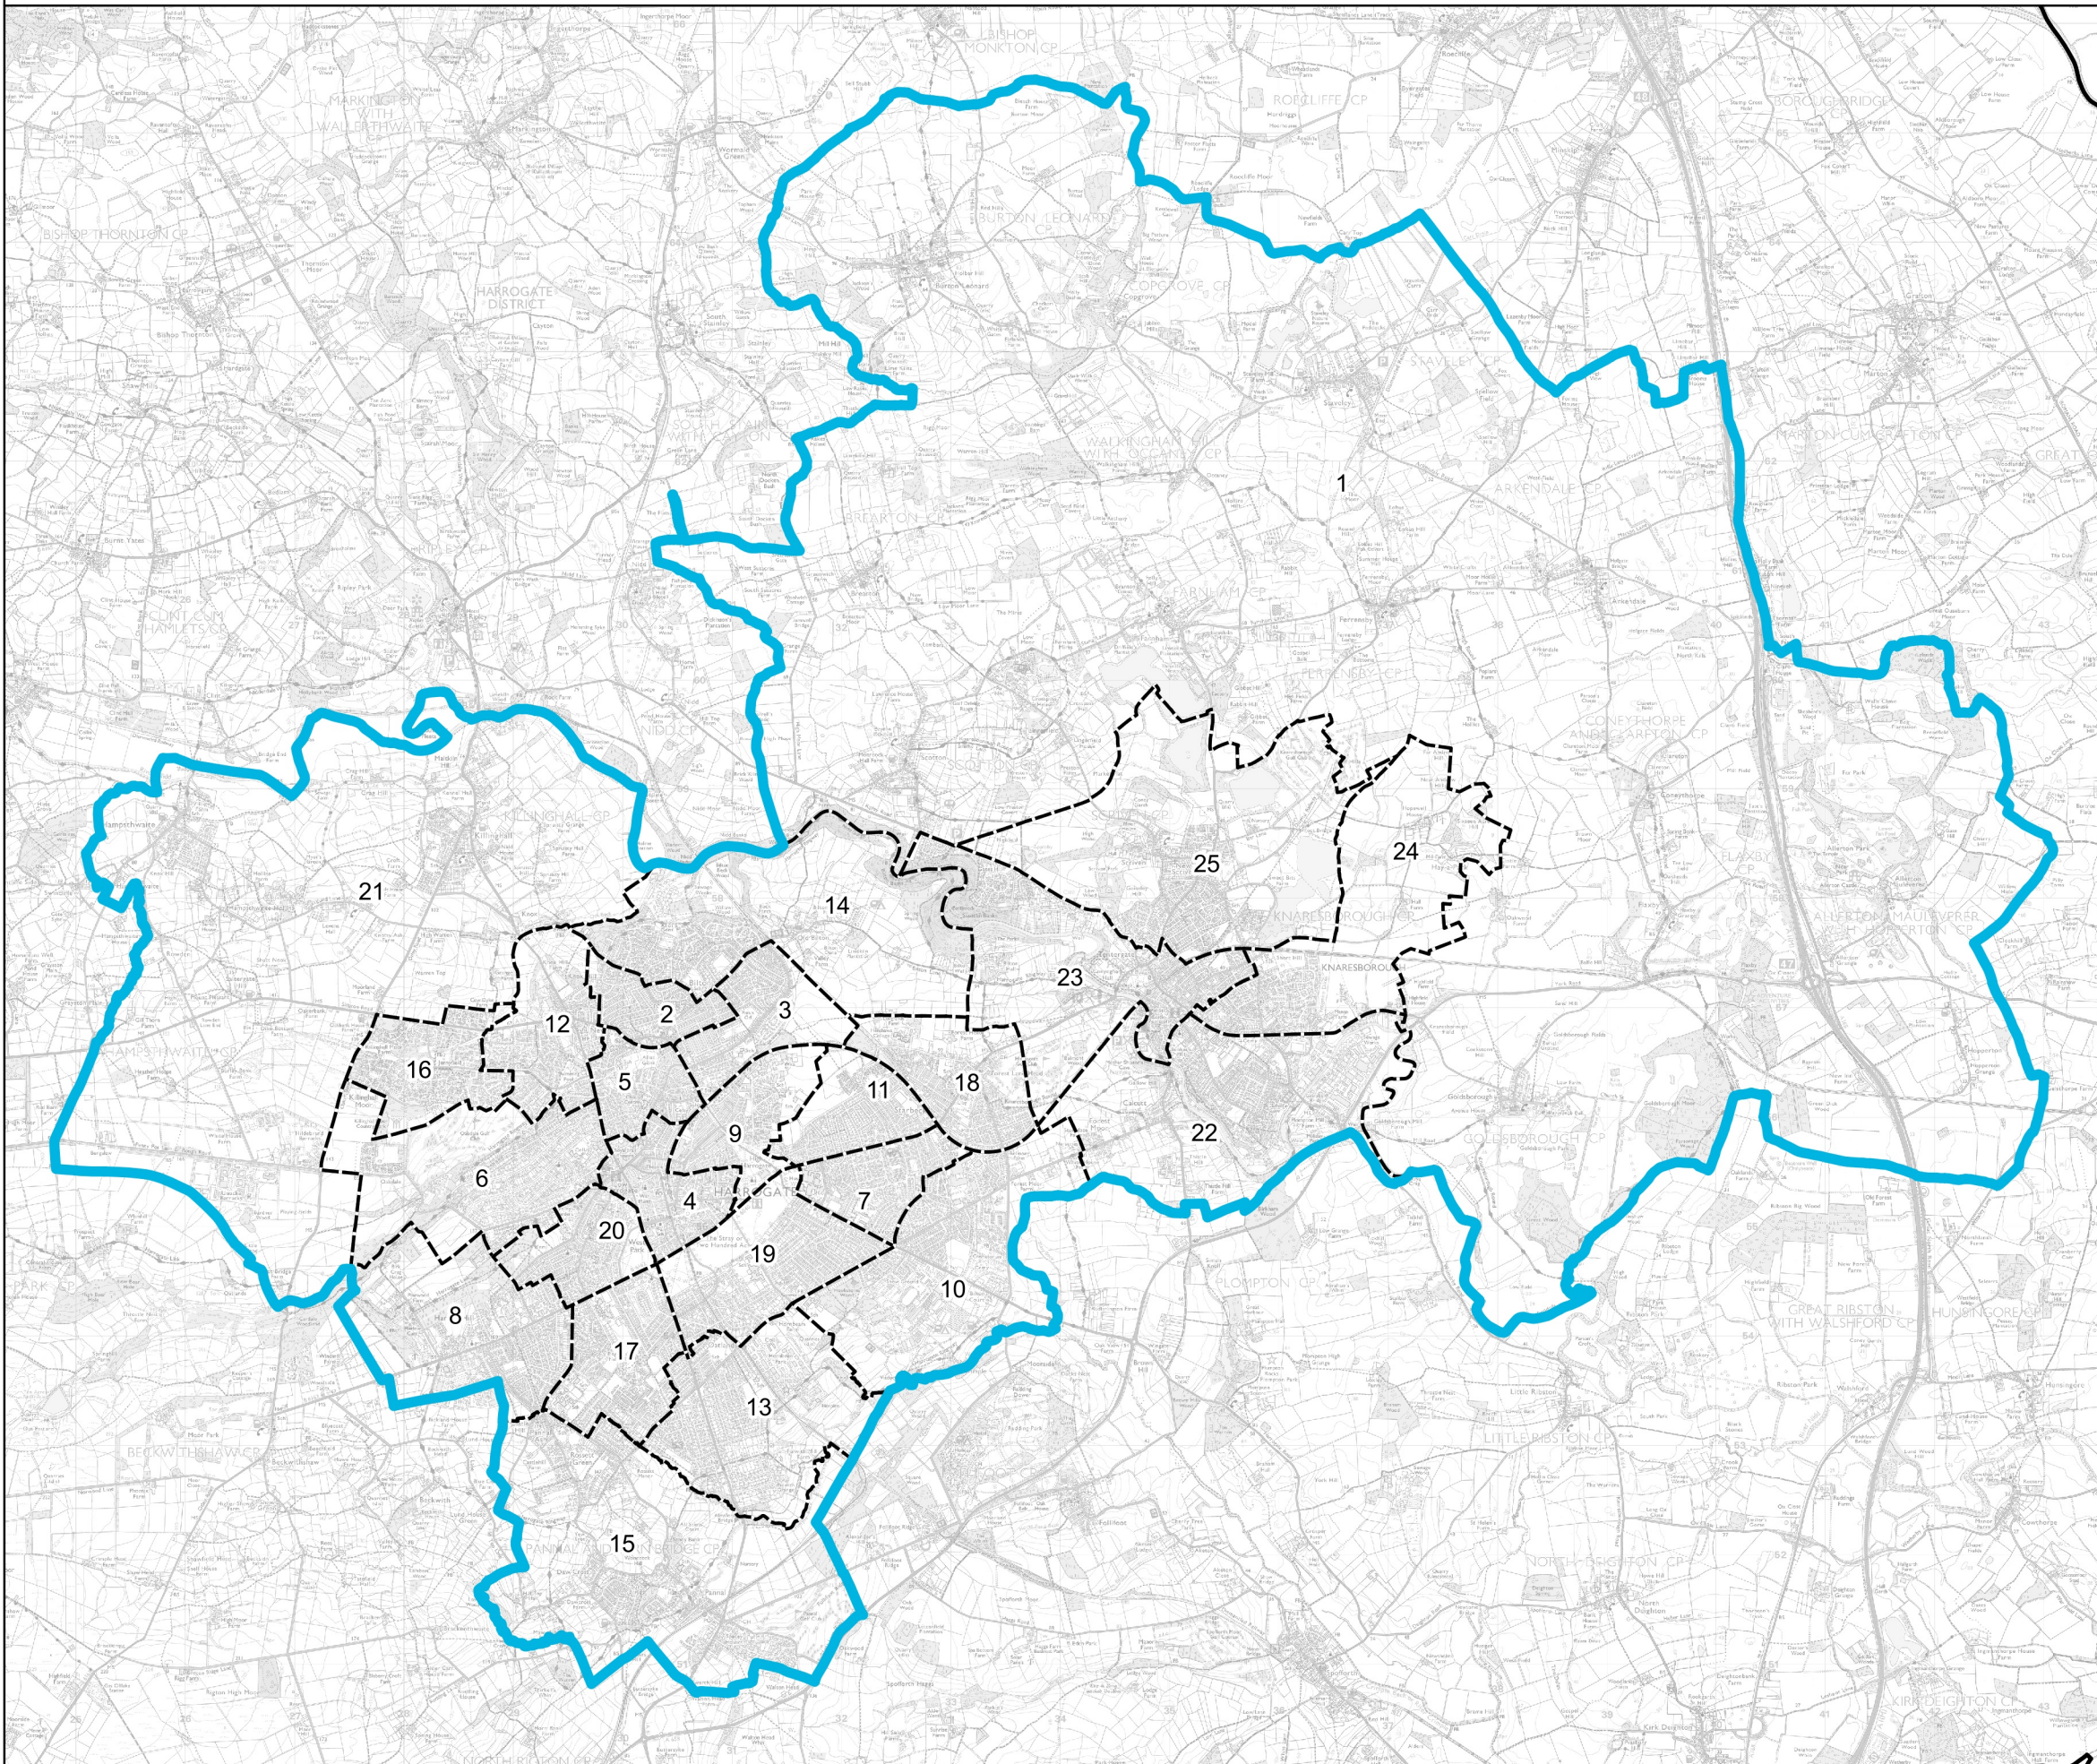

# Boundary Commission for England - Revised Proposals for the Yorkshire and the Humber Region

Harrogate and Knaresborough County Constituency - **Electorate 75,800**

Wards:

- 1 Claro
- 2 Harrogate Bilton Grange
- 3 Harrogate Bilton Woodfield
- 4 Harrogate Central
- 5 Harrogate Coppice Valley
- 6 Harrogate Duchy
- 7 Harrogate Fairfax
- 8 Harrogate Harlow
- 9 Harrogate High Harrogate
- 10 Harrogate Hookstone
- 11 Harrogate Kingsley
- 12 Harrogate New Park
- 13 Harrogate Oatlands
- 14 Harrogate Old Bilton
- 15 Harrogate Pannal
- 16 Harrogate Saltergate
- 17 Harrogate St. Georges
- 18 Harrogate Starbeck
- 19 Harrogate Stray
- 20 Harrogate Valley Gardens
- 21 Killinghall & Hampsthwaite
- 22 Knaresborough Aspin & Calcutt
- 23 Knaresborough Castle
- 24 Knaresborough Eastfield
- 25 Knaresborough Scriven Park

- Constituency
- Local Authorities
- Wards

© Crown copyright and database rights 2022 OS 100018289. You are permitted to use this data solely to enable you to respond to, or interact with, the organisation that provided you with the data. You are not permitted to copy, sub-licence, distribute or sell any of this data to third parties in any form. Third party rights to enforce the terms of this licence shall be reserved to OS.

Harrogate and Knaresborough County Constituency