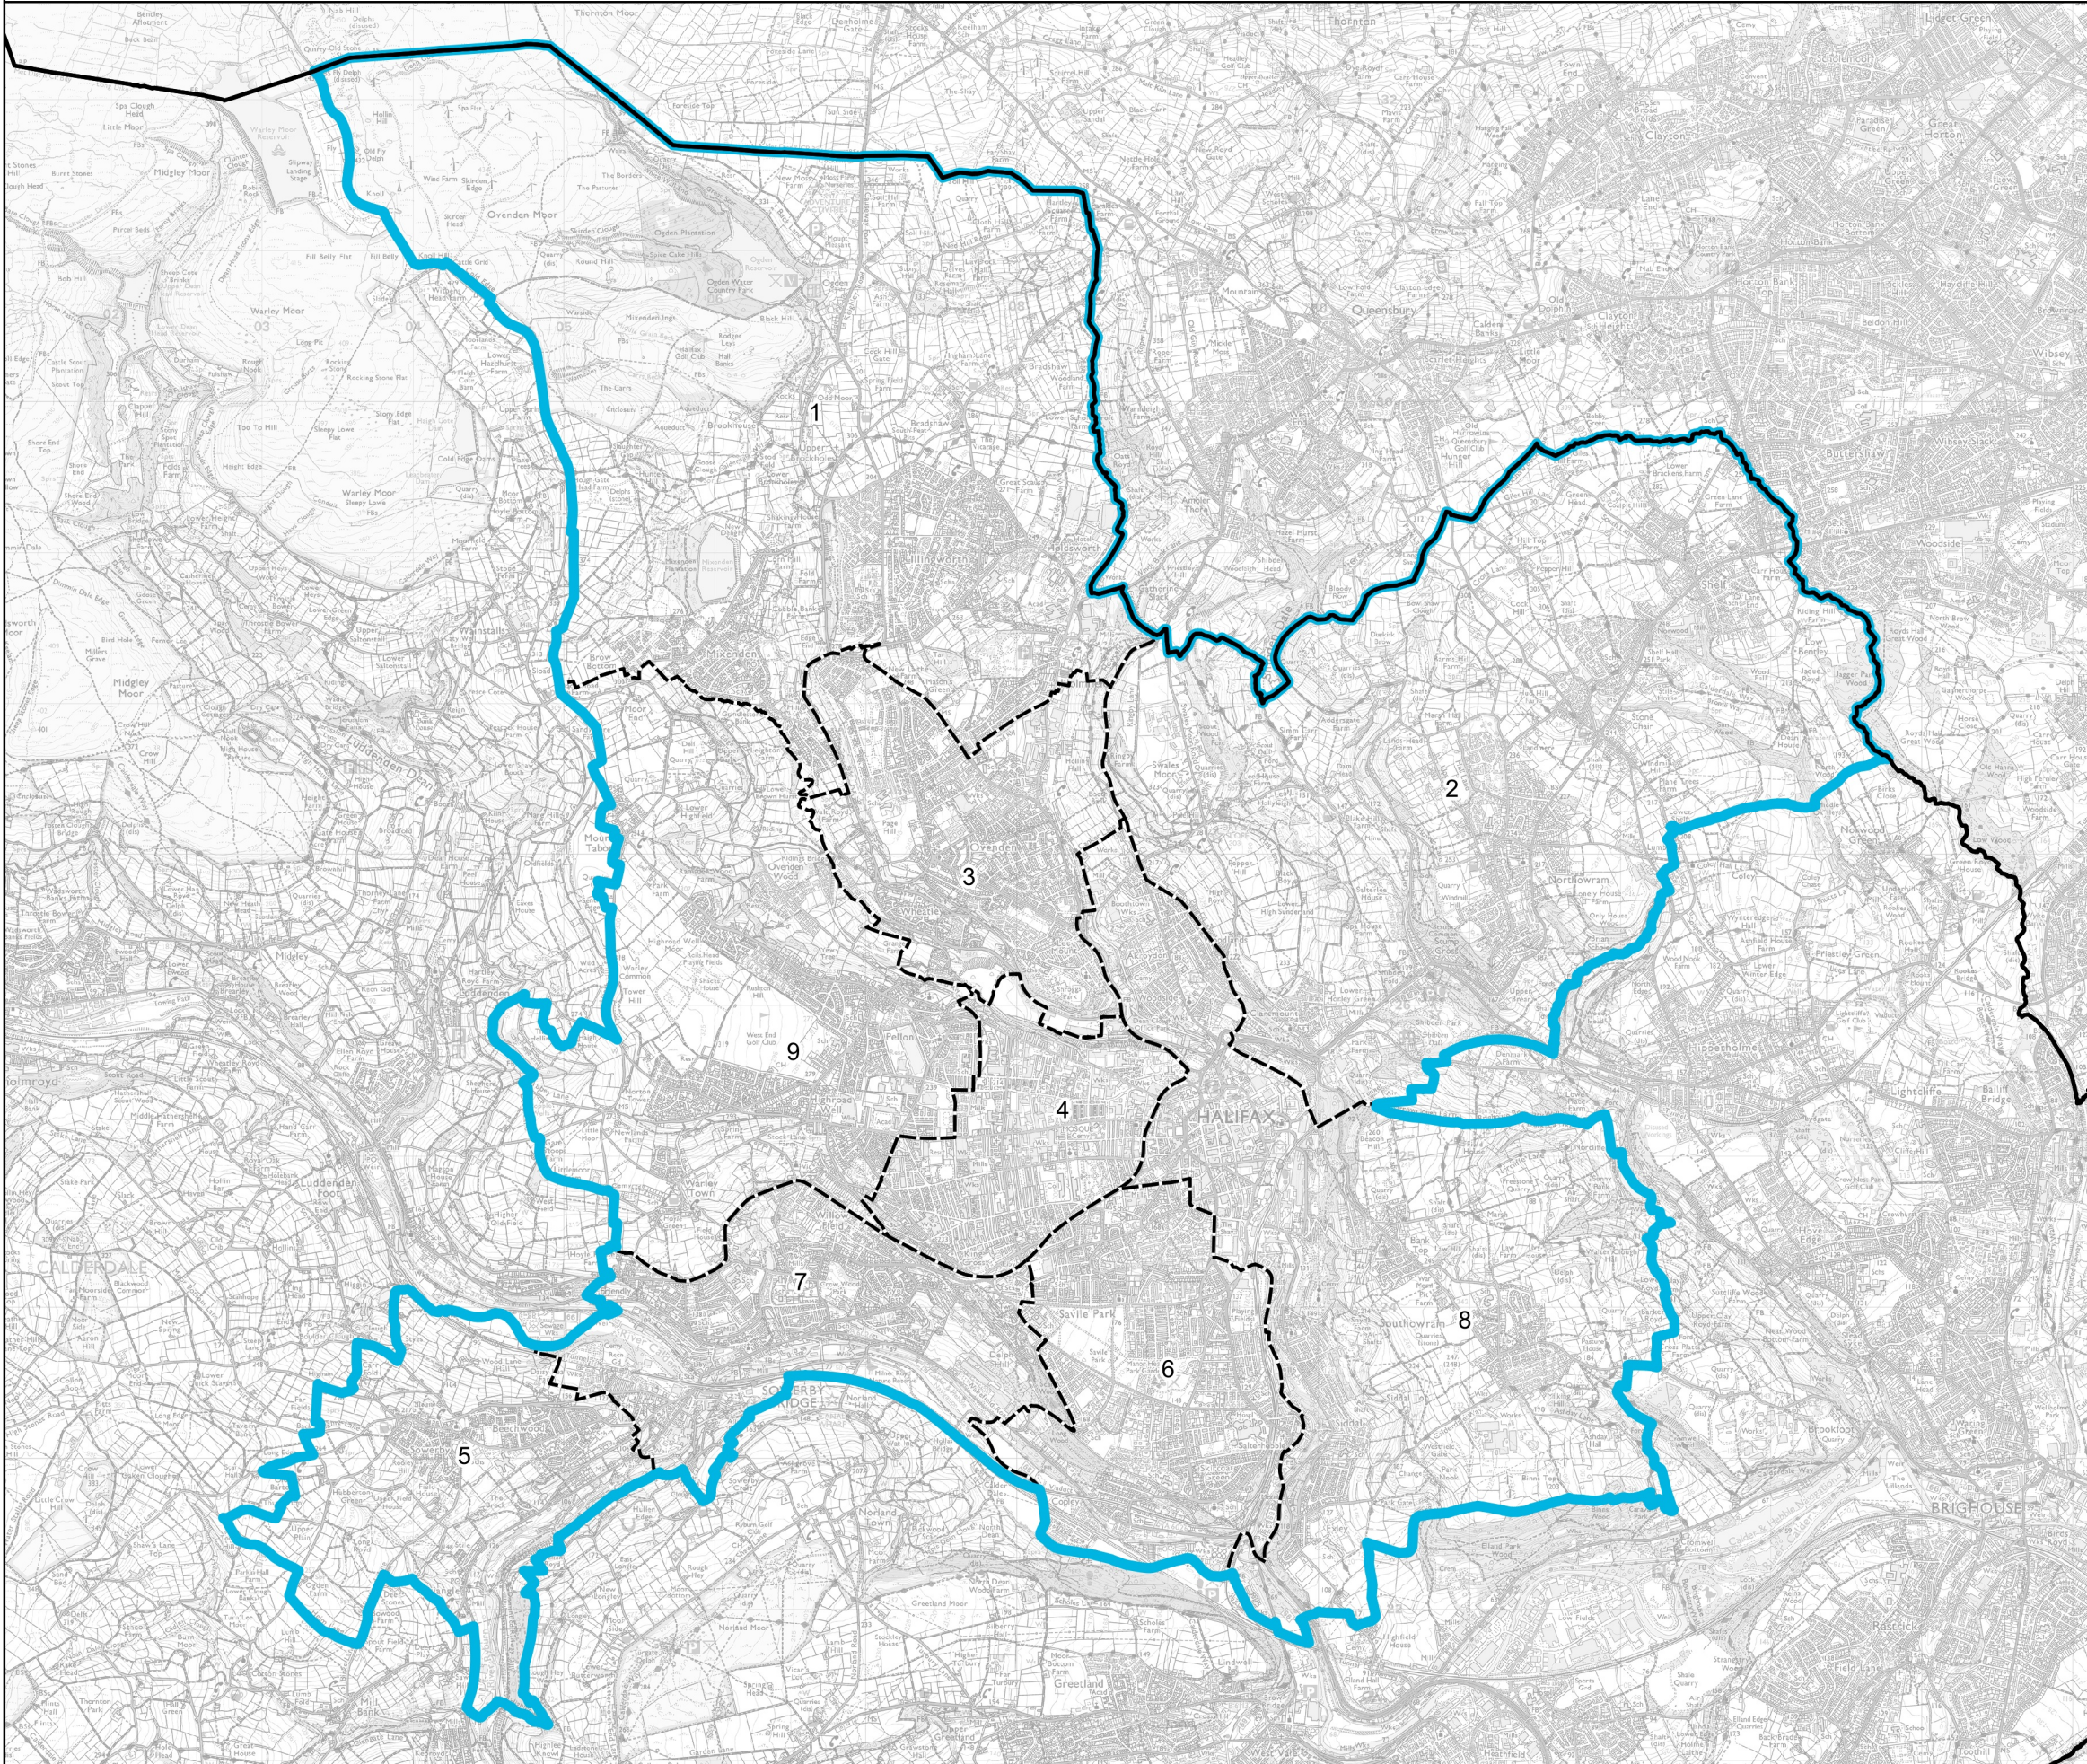

Wards:

- 1 Illingworth and Mixenden
- 2 Northowram and Shelf
- 3 Ovenden
- 4 Park
- 5 Ryburn (Part)
- 6 Skircoat
- 7 Sowerby Bridge
- 8 Town
- 9 Warley

 Constituency

 Local Authorities

 Wards

0 0.6 1.2 km

© Crown copyright and database rights 2022 OS 100018289. You are permitted to use this data solely to enable you to respond to, or interact with, the organisation that provided you with the data. You are not permitted to copy, sub-licence, distribute or sell any of this data to third parties in any form. Third party rights to enforce the terms of this licence shall be reserved to OS.

Halifax Borough Constituency