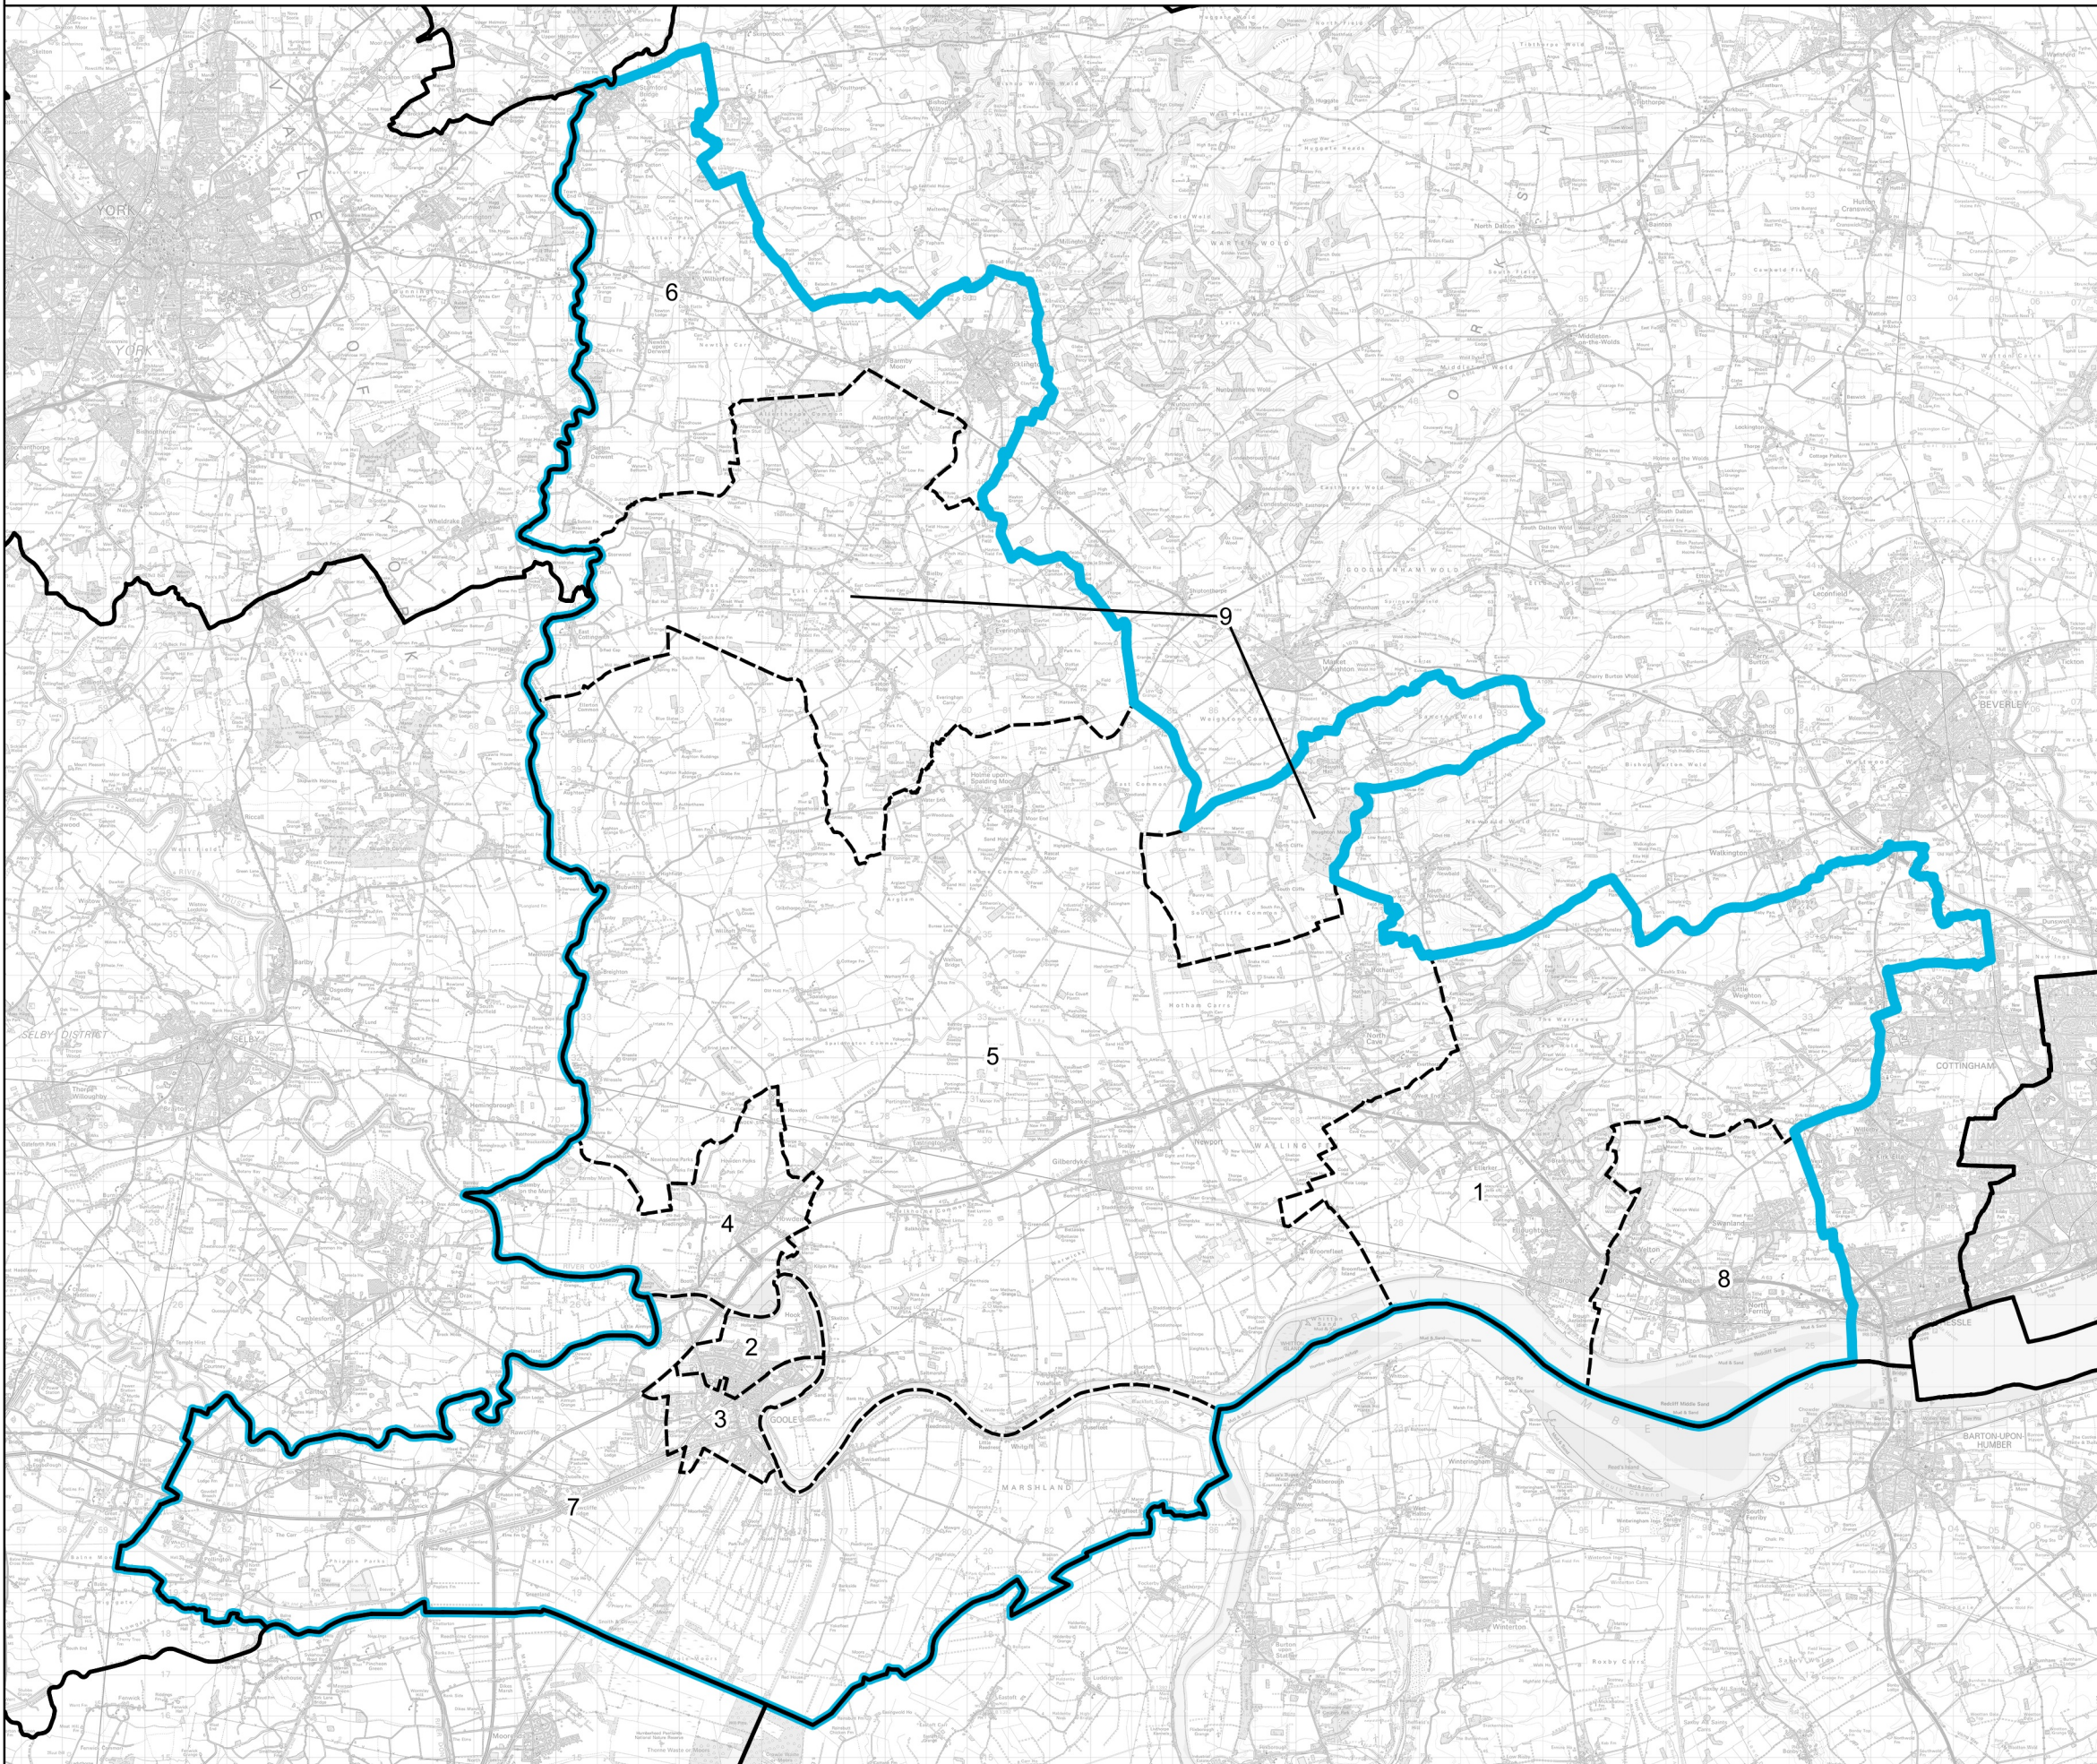

Boundary Commission for England - Revised Proposals for the Yorkshire and the Humber Region

Goole and Pocklington County Constituency - Electorate 76,225

Wards:

- 1 Dale
- 2 Goole North
- 3 Goole South
- 4 Howden
- 5 Howdenshire
- 6 Pocklington Provincial
- 7 Snaithe, Airmyn, Rawcliffe and Marshland
- 8 South Hunsley
- 9 Wolds Weighton (Part)

- Constituency
- Local Authorities
- Wards

© Crown copyright and database rights 2022 OS 100018289. You are permitted to use this data solely to enable you to respond to, or interact with, the organisation that provided you with the data. You are not permitted to copy, sub-licence, distribute or sell any of this data to third parties in any form. Third party rights to enforce the terms of this licence shall be reserved to OS.

Goole and Pocklington County Constituency