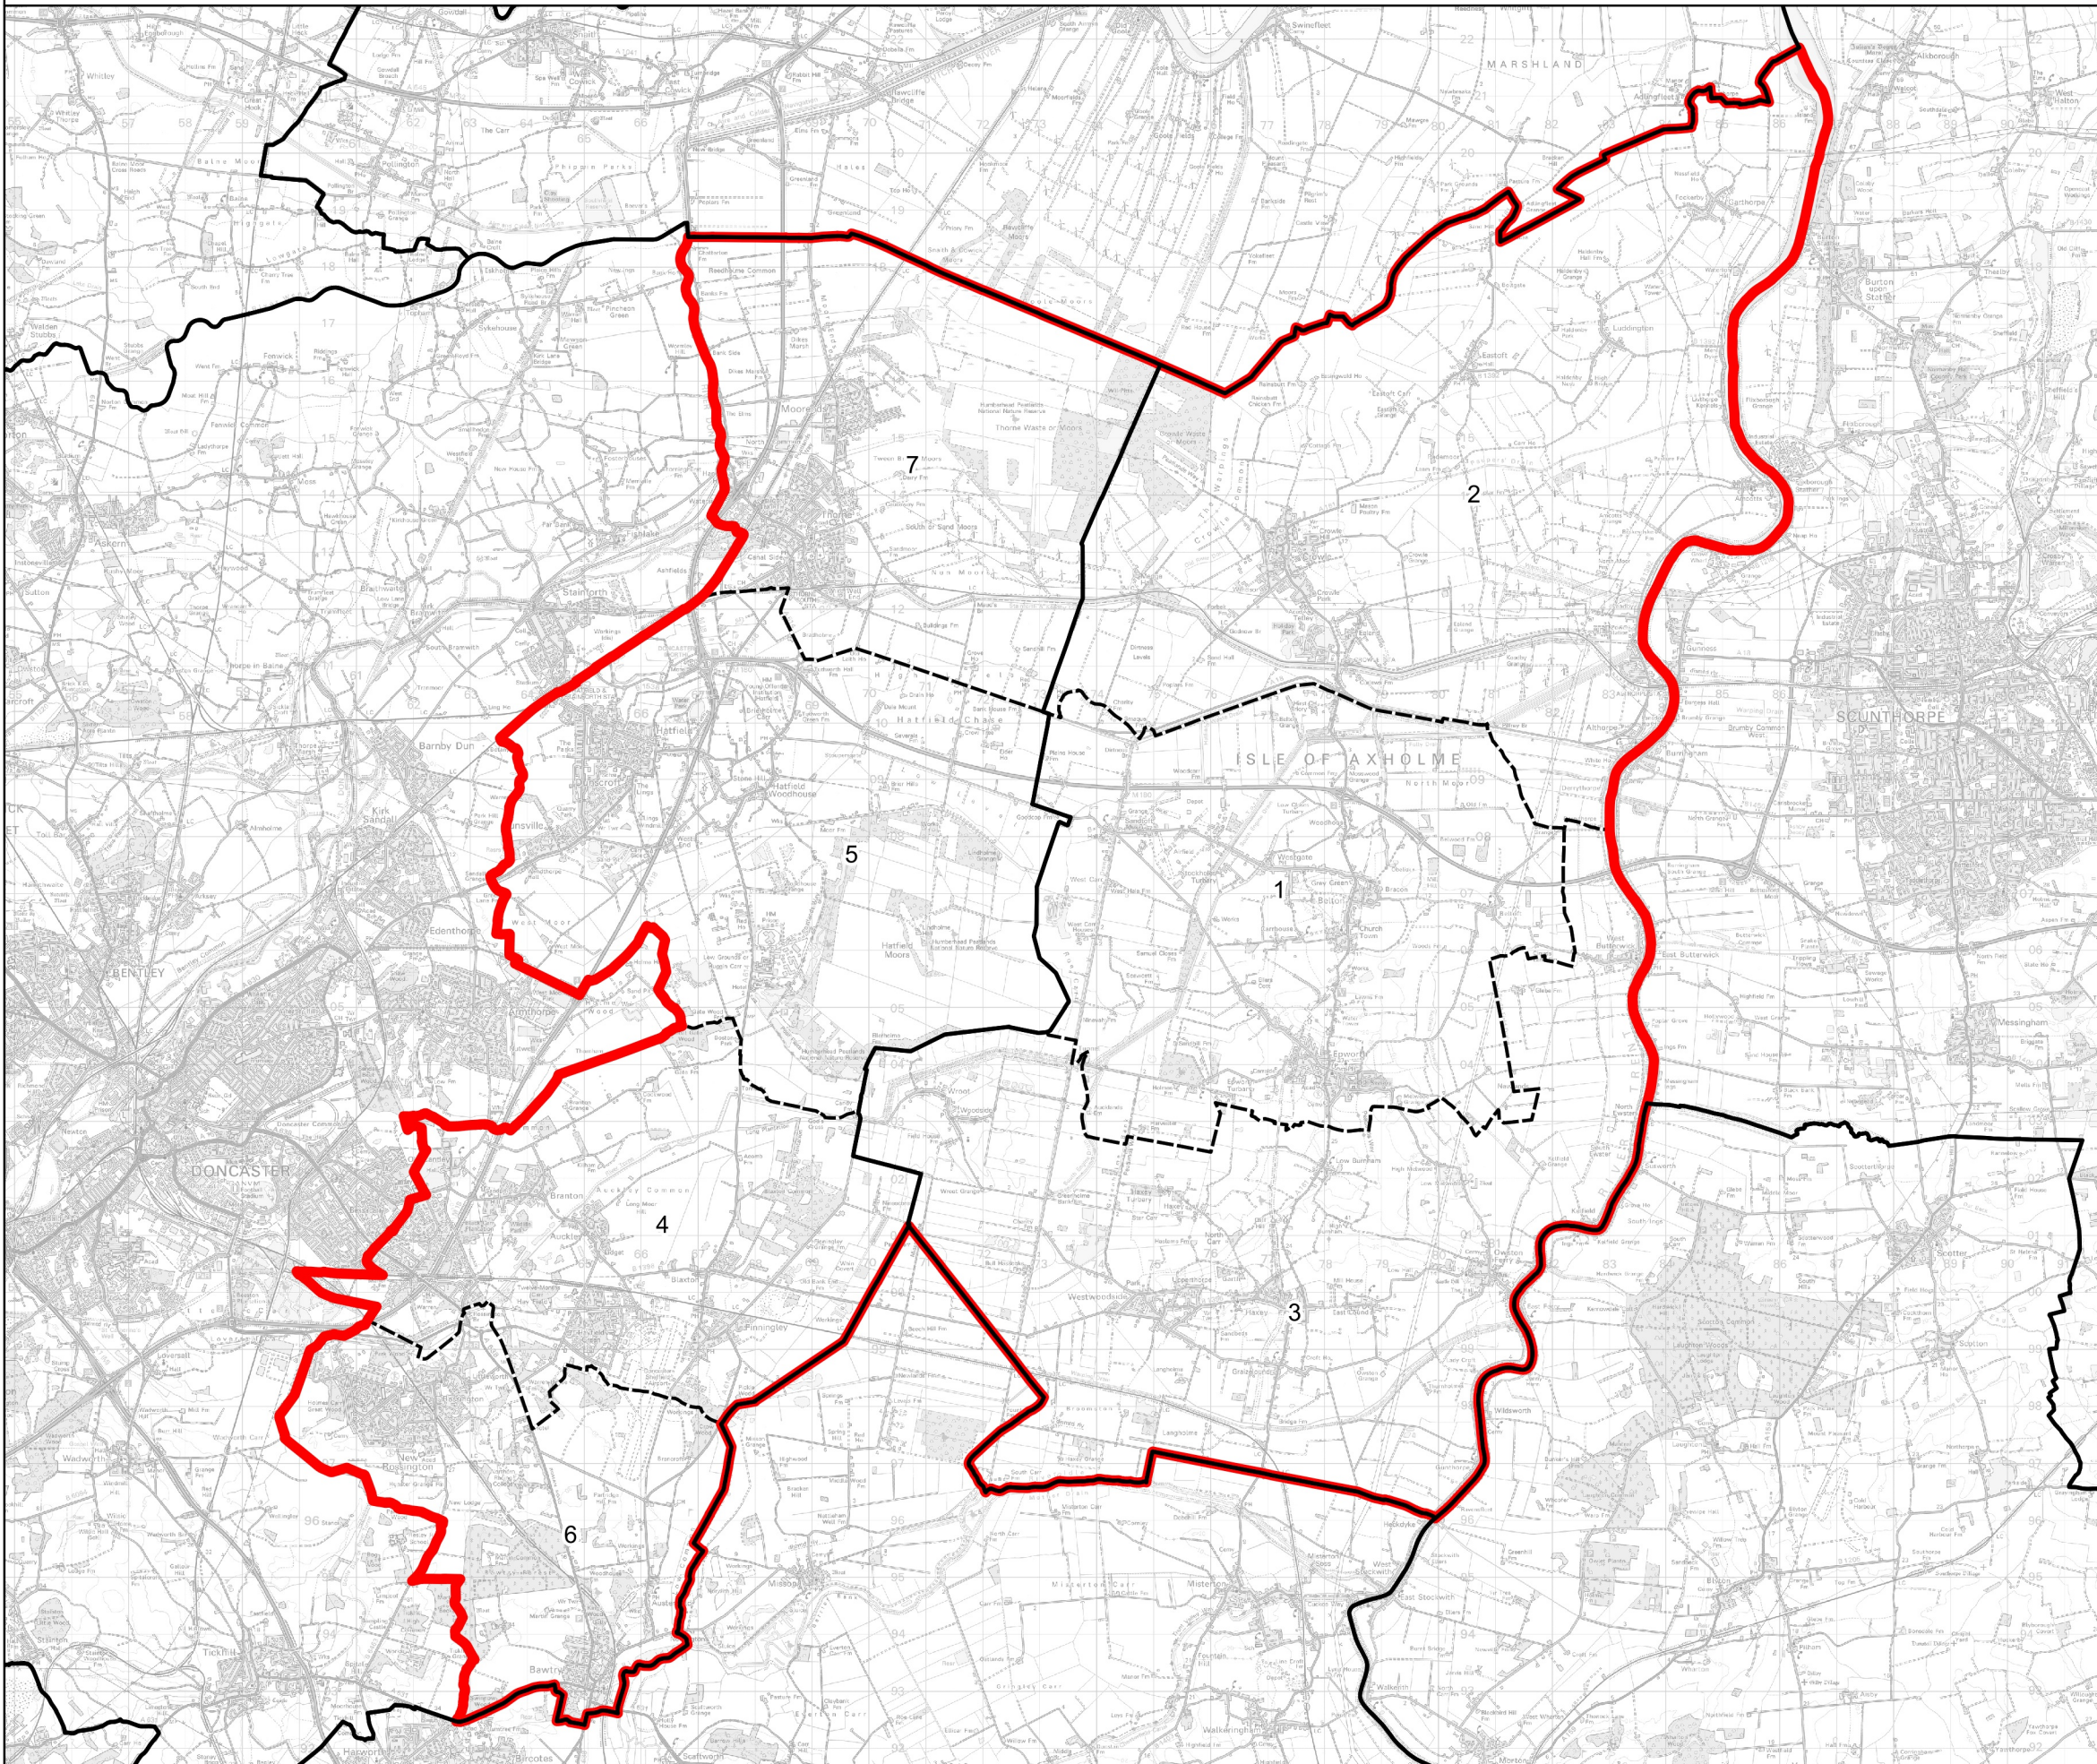

Boundary Commission for England - Revised Proposals for the Yorkshire and the Humber Region

Doncaster East and Axholme County Constituency - Electorate 70,113

Wards:

- 1 Axholme Central
- 2 Axholme North
- 3 Axholme South
- 4 Finningley
- 5 Hatfield
- 6 Rossington & Bawtry
- 7 Thorne & Moorends

- Constituency
- Local Authorities
- Wards

0 1 2 km

© Crown copyright and database rights 2022 OS 100018289. You are permitted to use this data solely to enable you to respond to, or interact with, the organisation that provided you with the data. You are not permitted to copy, sub-licence, distribute or sell any of this data to third parties in any form. Third party rights to enforce the terms of this licence shall be reserved to OS.

Doncaster East and Axholme County Constituency