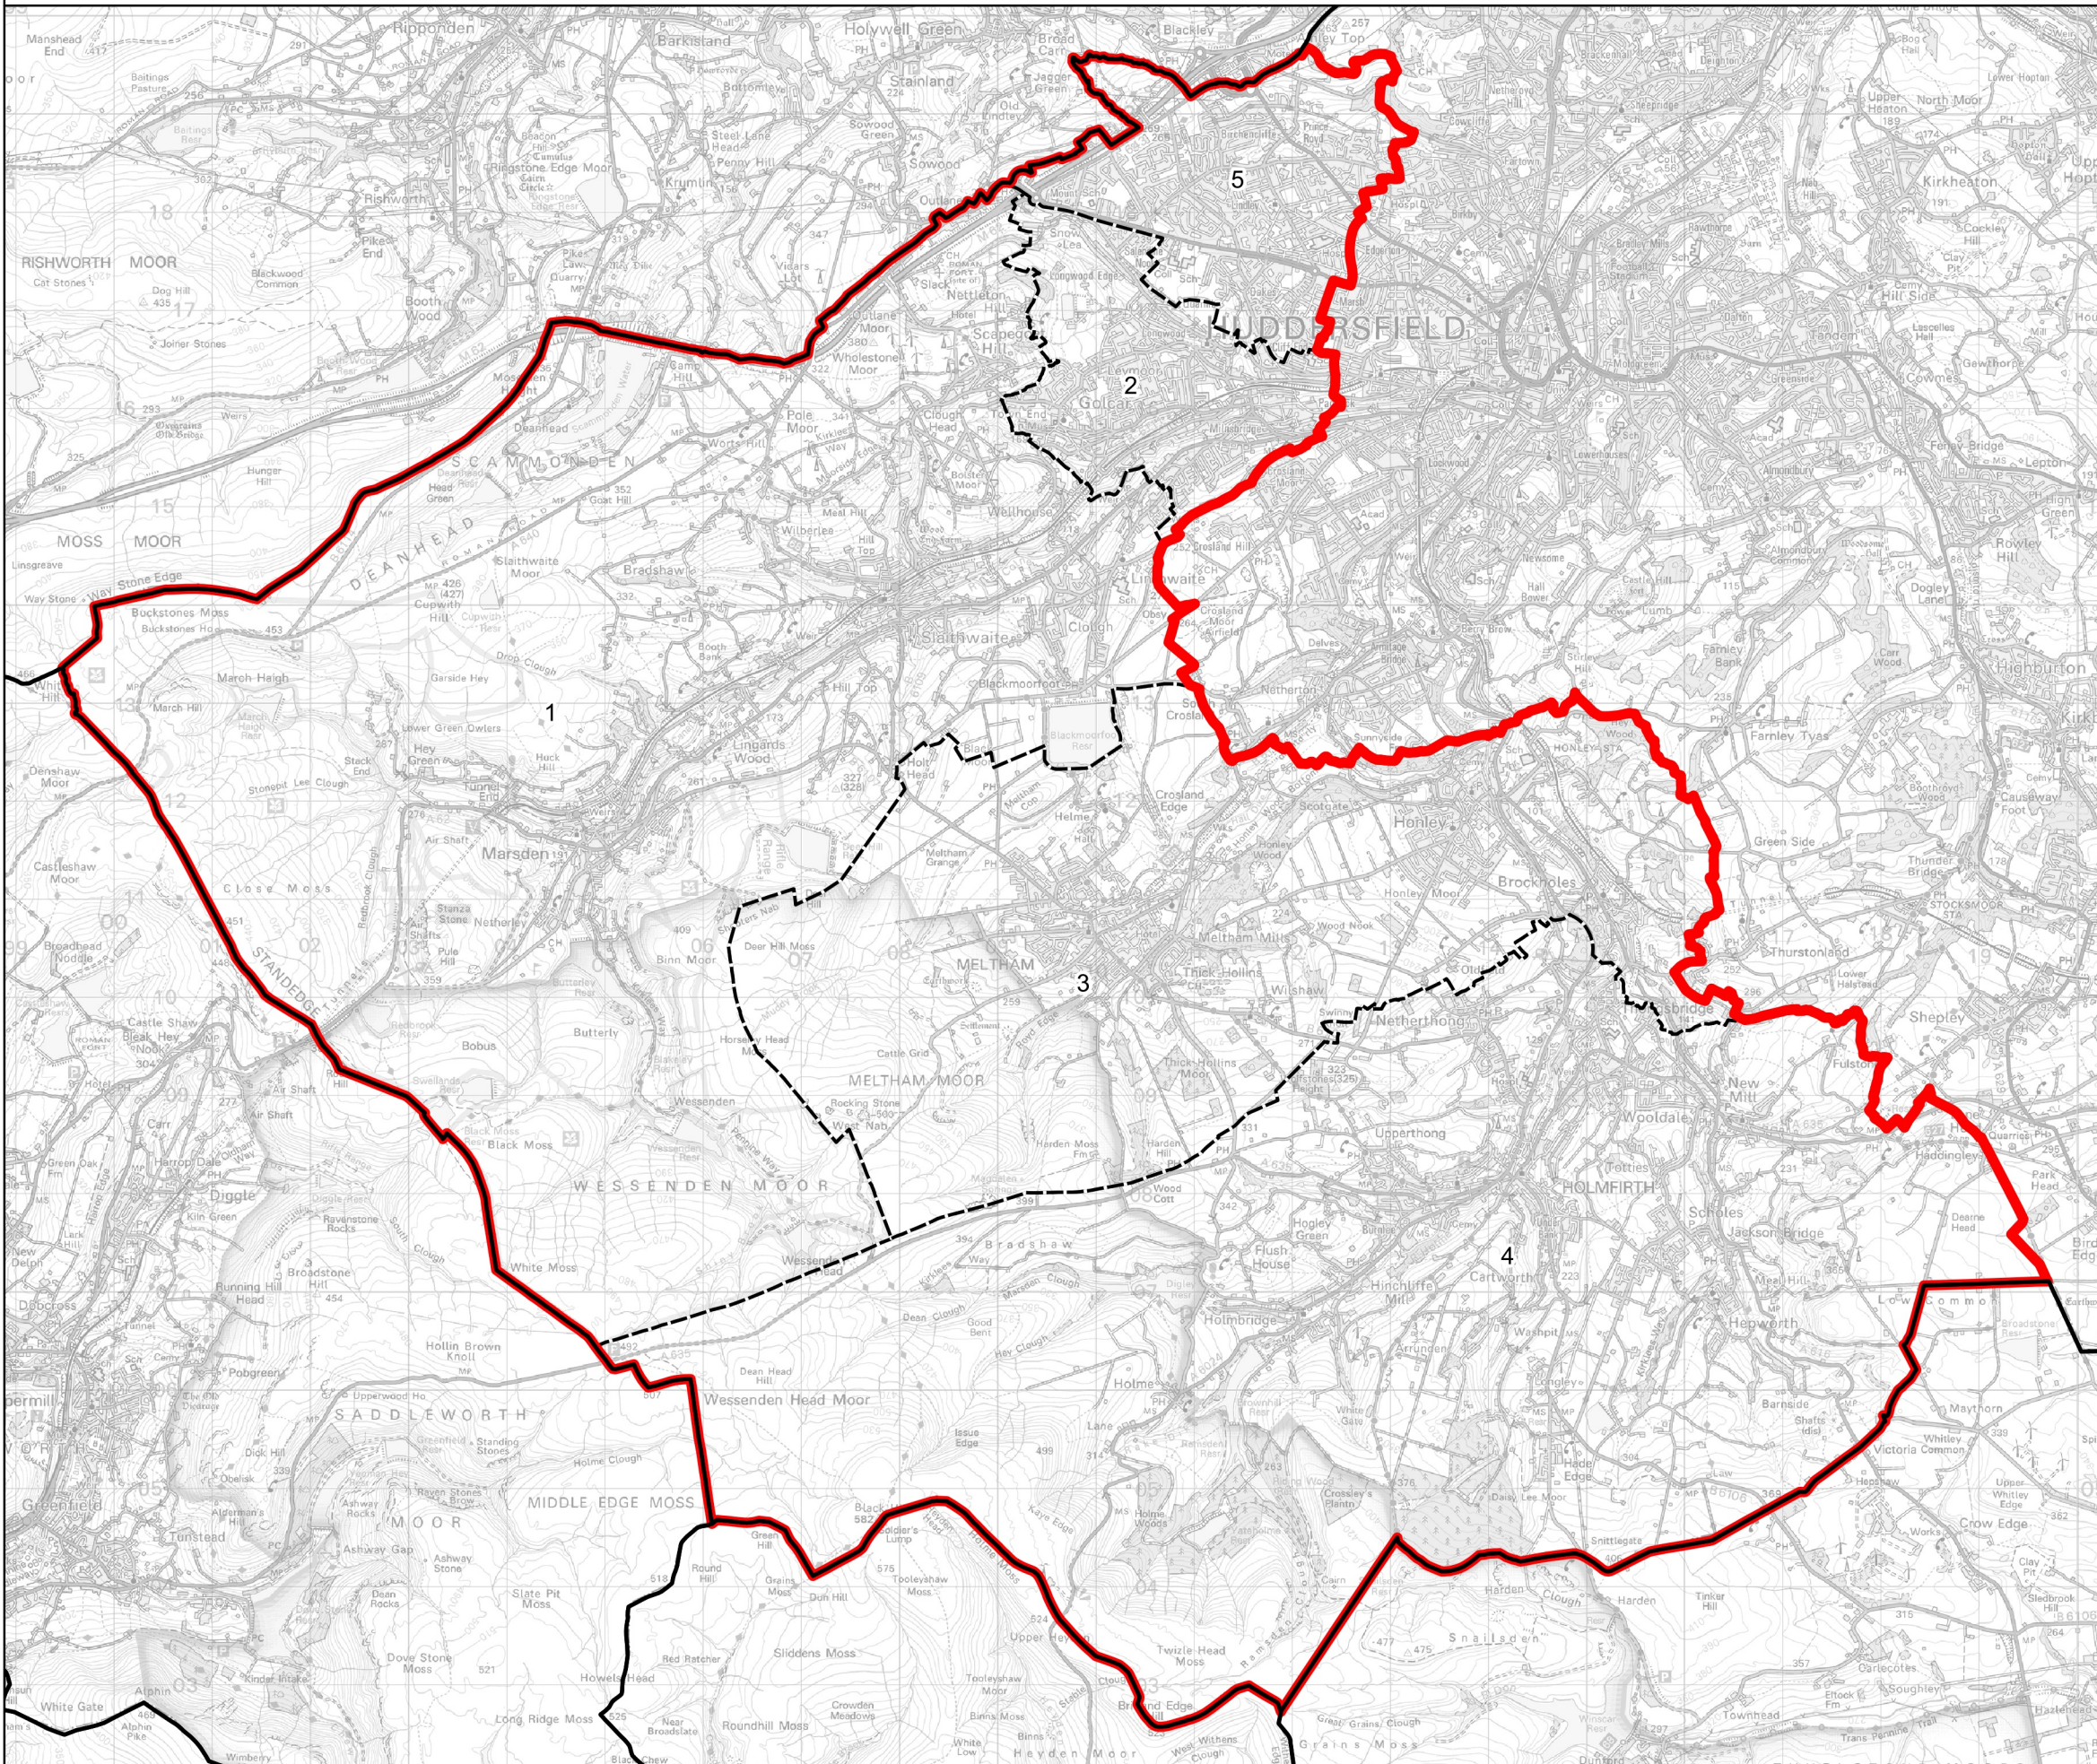

Boundary Commission for England - Revised Proposals for the Yorkshire and the Humber Region

Colne Valley County Constituency - Electorate 71,518

Wards:

- 1 Colne Valley
- 2 Golcar
- 3 Holme Valley North
- 4 Holme Valley South
- 5 Lindley

- Constituency
- Local Authorities
- Wards

© Crown copyright and database rights 2022 OS 100018289. You are permitted to use this data solely to enable you to respond to, or interact with, the organisation that provided you with the data. You are not permitted to copy, sub-licence, distribute or sell any of this data to third parties in any form. Third party rights to enforce the terms of this licence shall be reserved to OS.

Colne Valley County Constituency