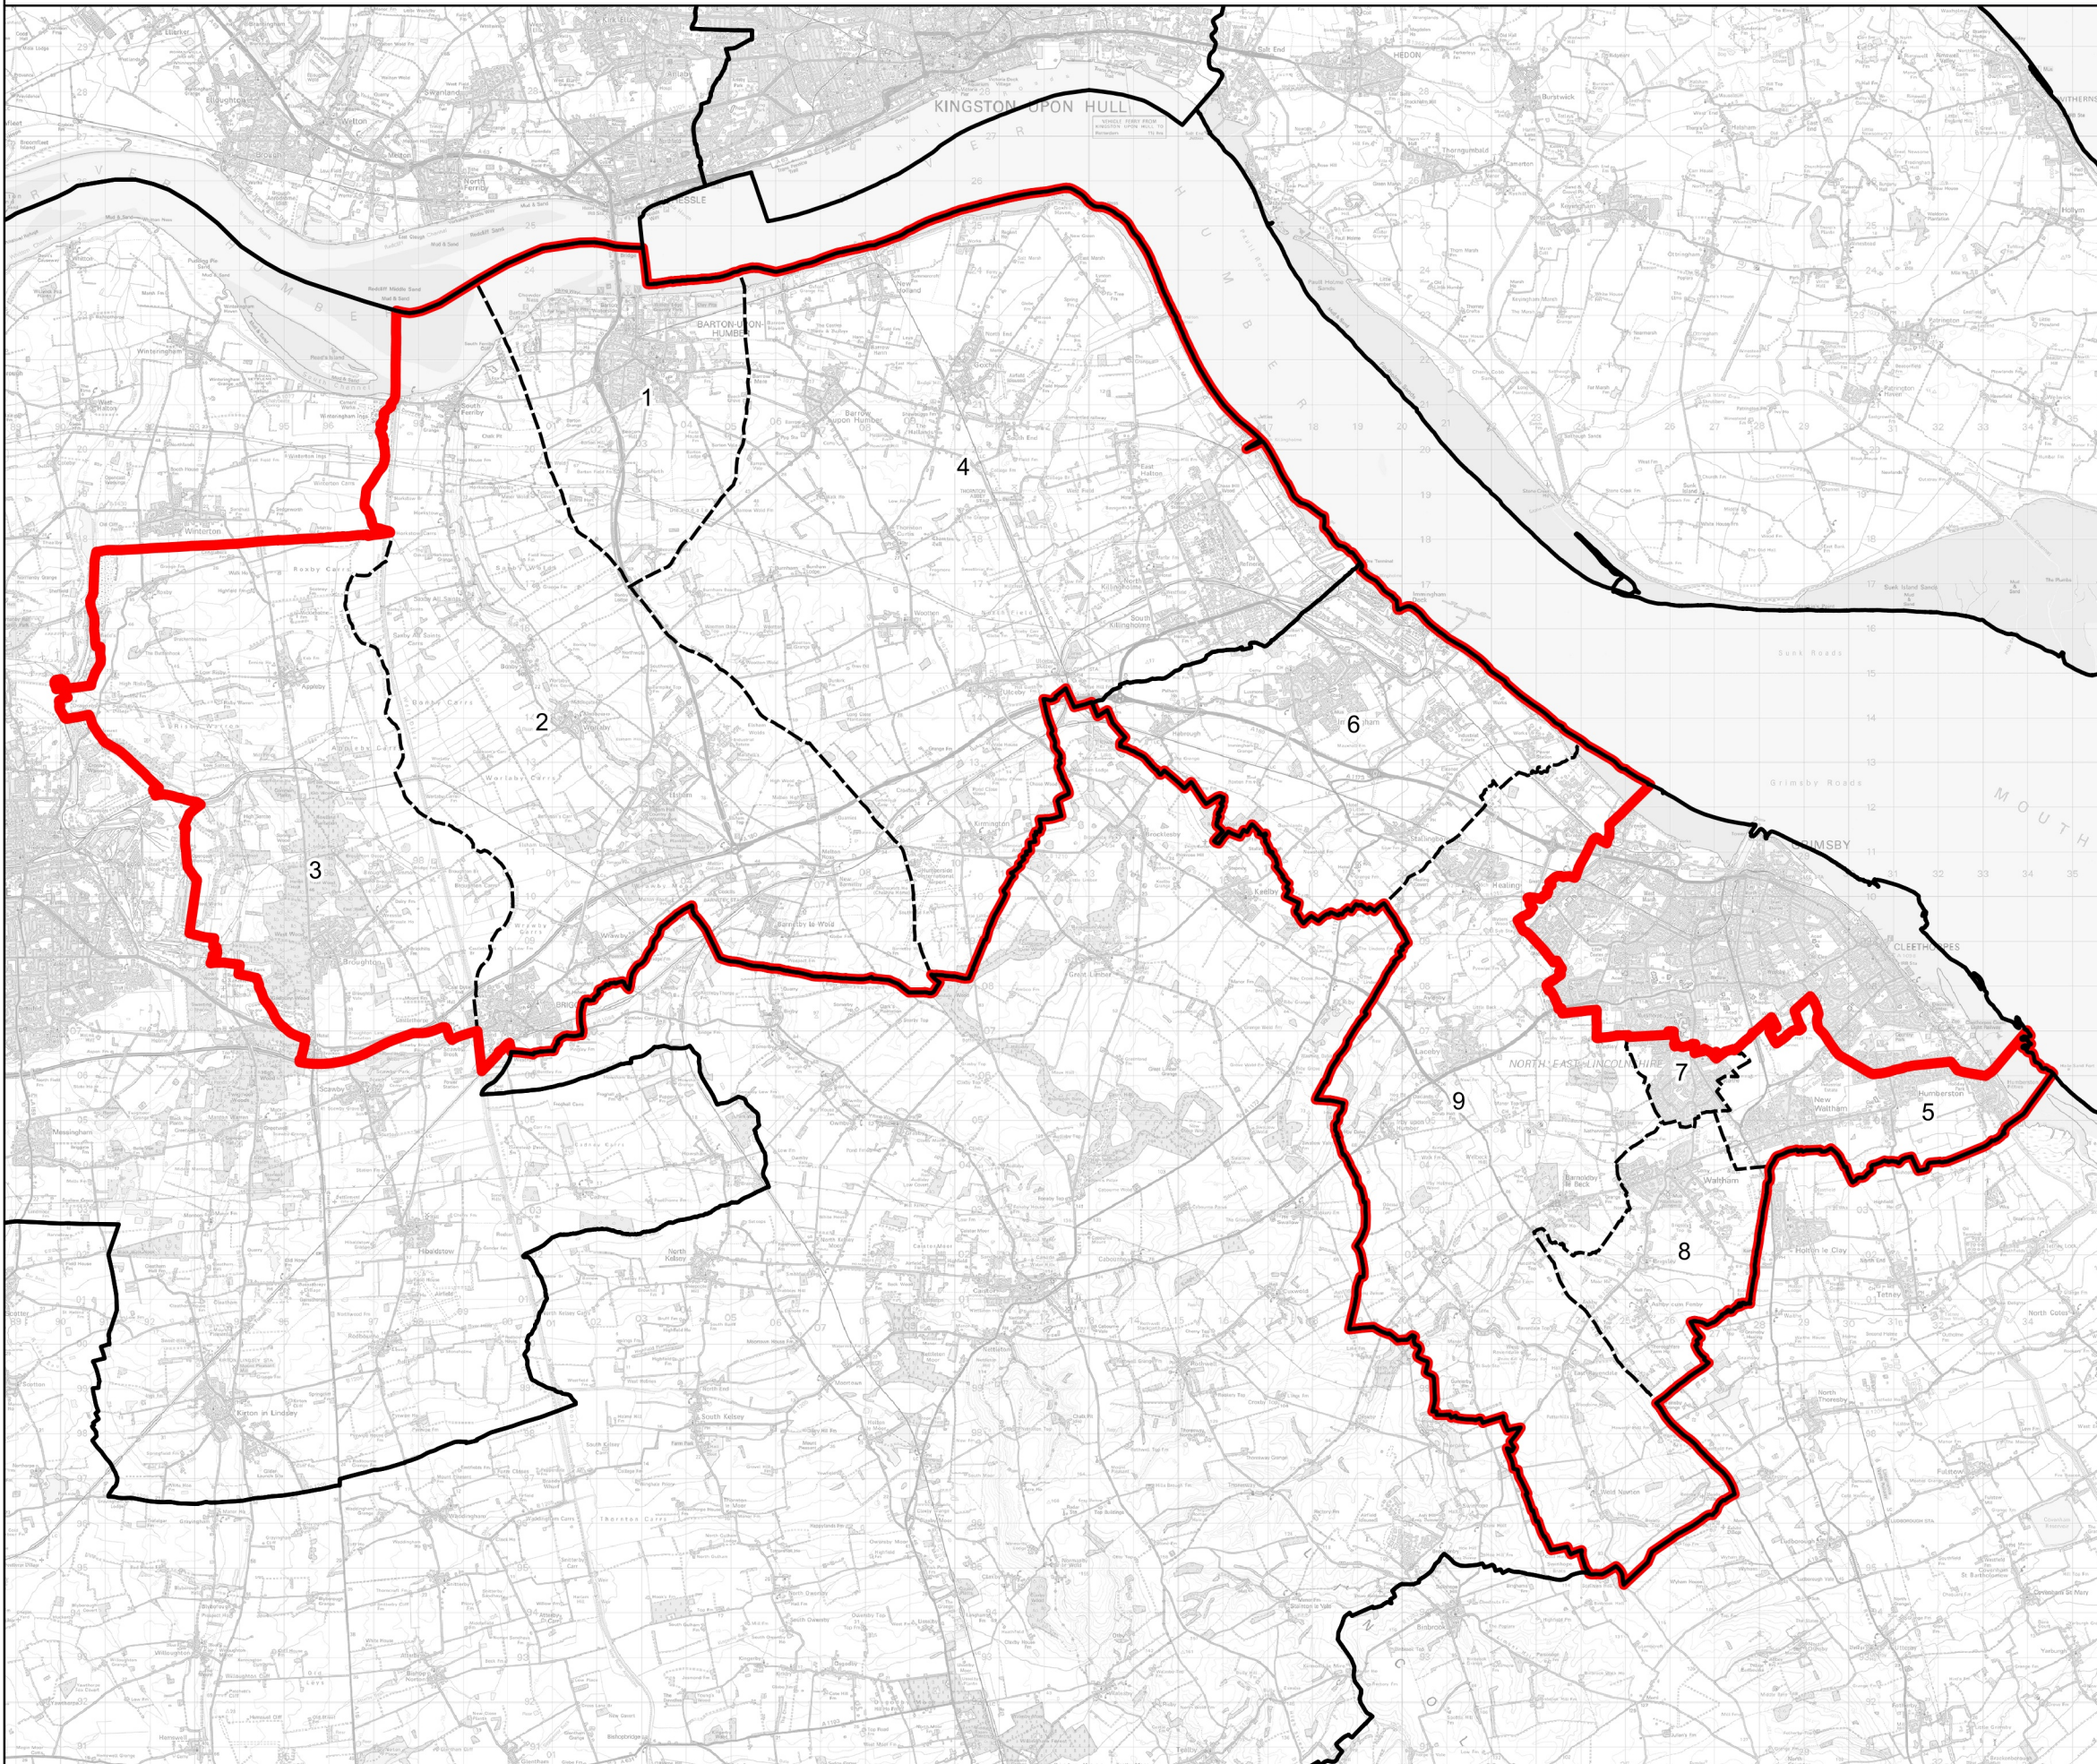

# Boundary Commission for England - Revised Proposals for the Yorkshire and the Humber Region

Brigg and Immingham County Constituency - Electorate 71,628

Wards:

- 1 Barton
- 2 Brigg and Wolds
- 3 Broughton and Appleby
- 4 Ferry
- 5 Humberston and New Waltham
- 6 Immingham
- 7 Scartho
- 8 Waltham
- 9 Wolds

- Constituency
- Local Authorities
- Wards

© Crown copyright and database rights 2022 OS 100018289. You are permitted to use this data solely to enable you to respond to, or interact with, the organisation that provided you with the data. You are not permitted to copy, sub-licence, distribute or sell any of this data to third parties in any form. Third party rights to enforce the terms of this licence shall be reserved to OS.