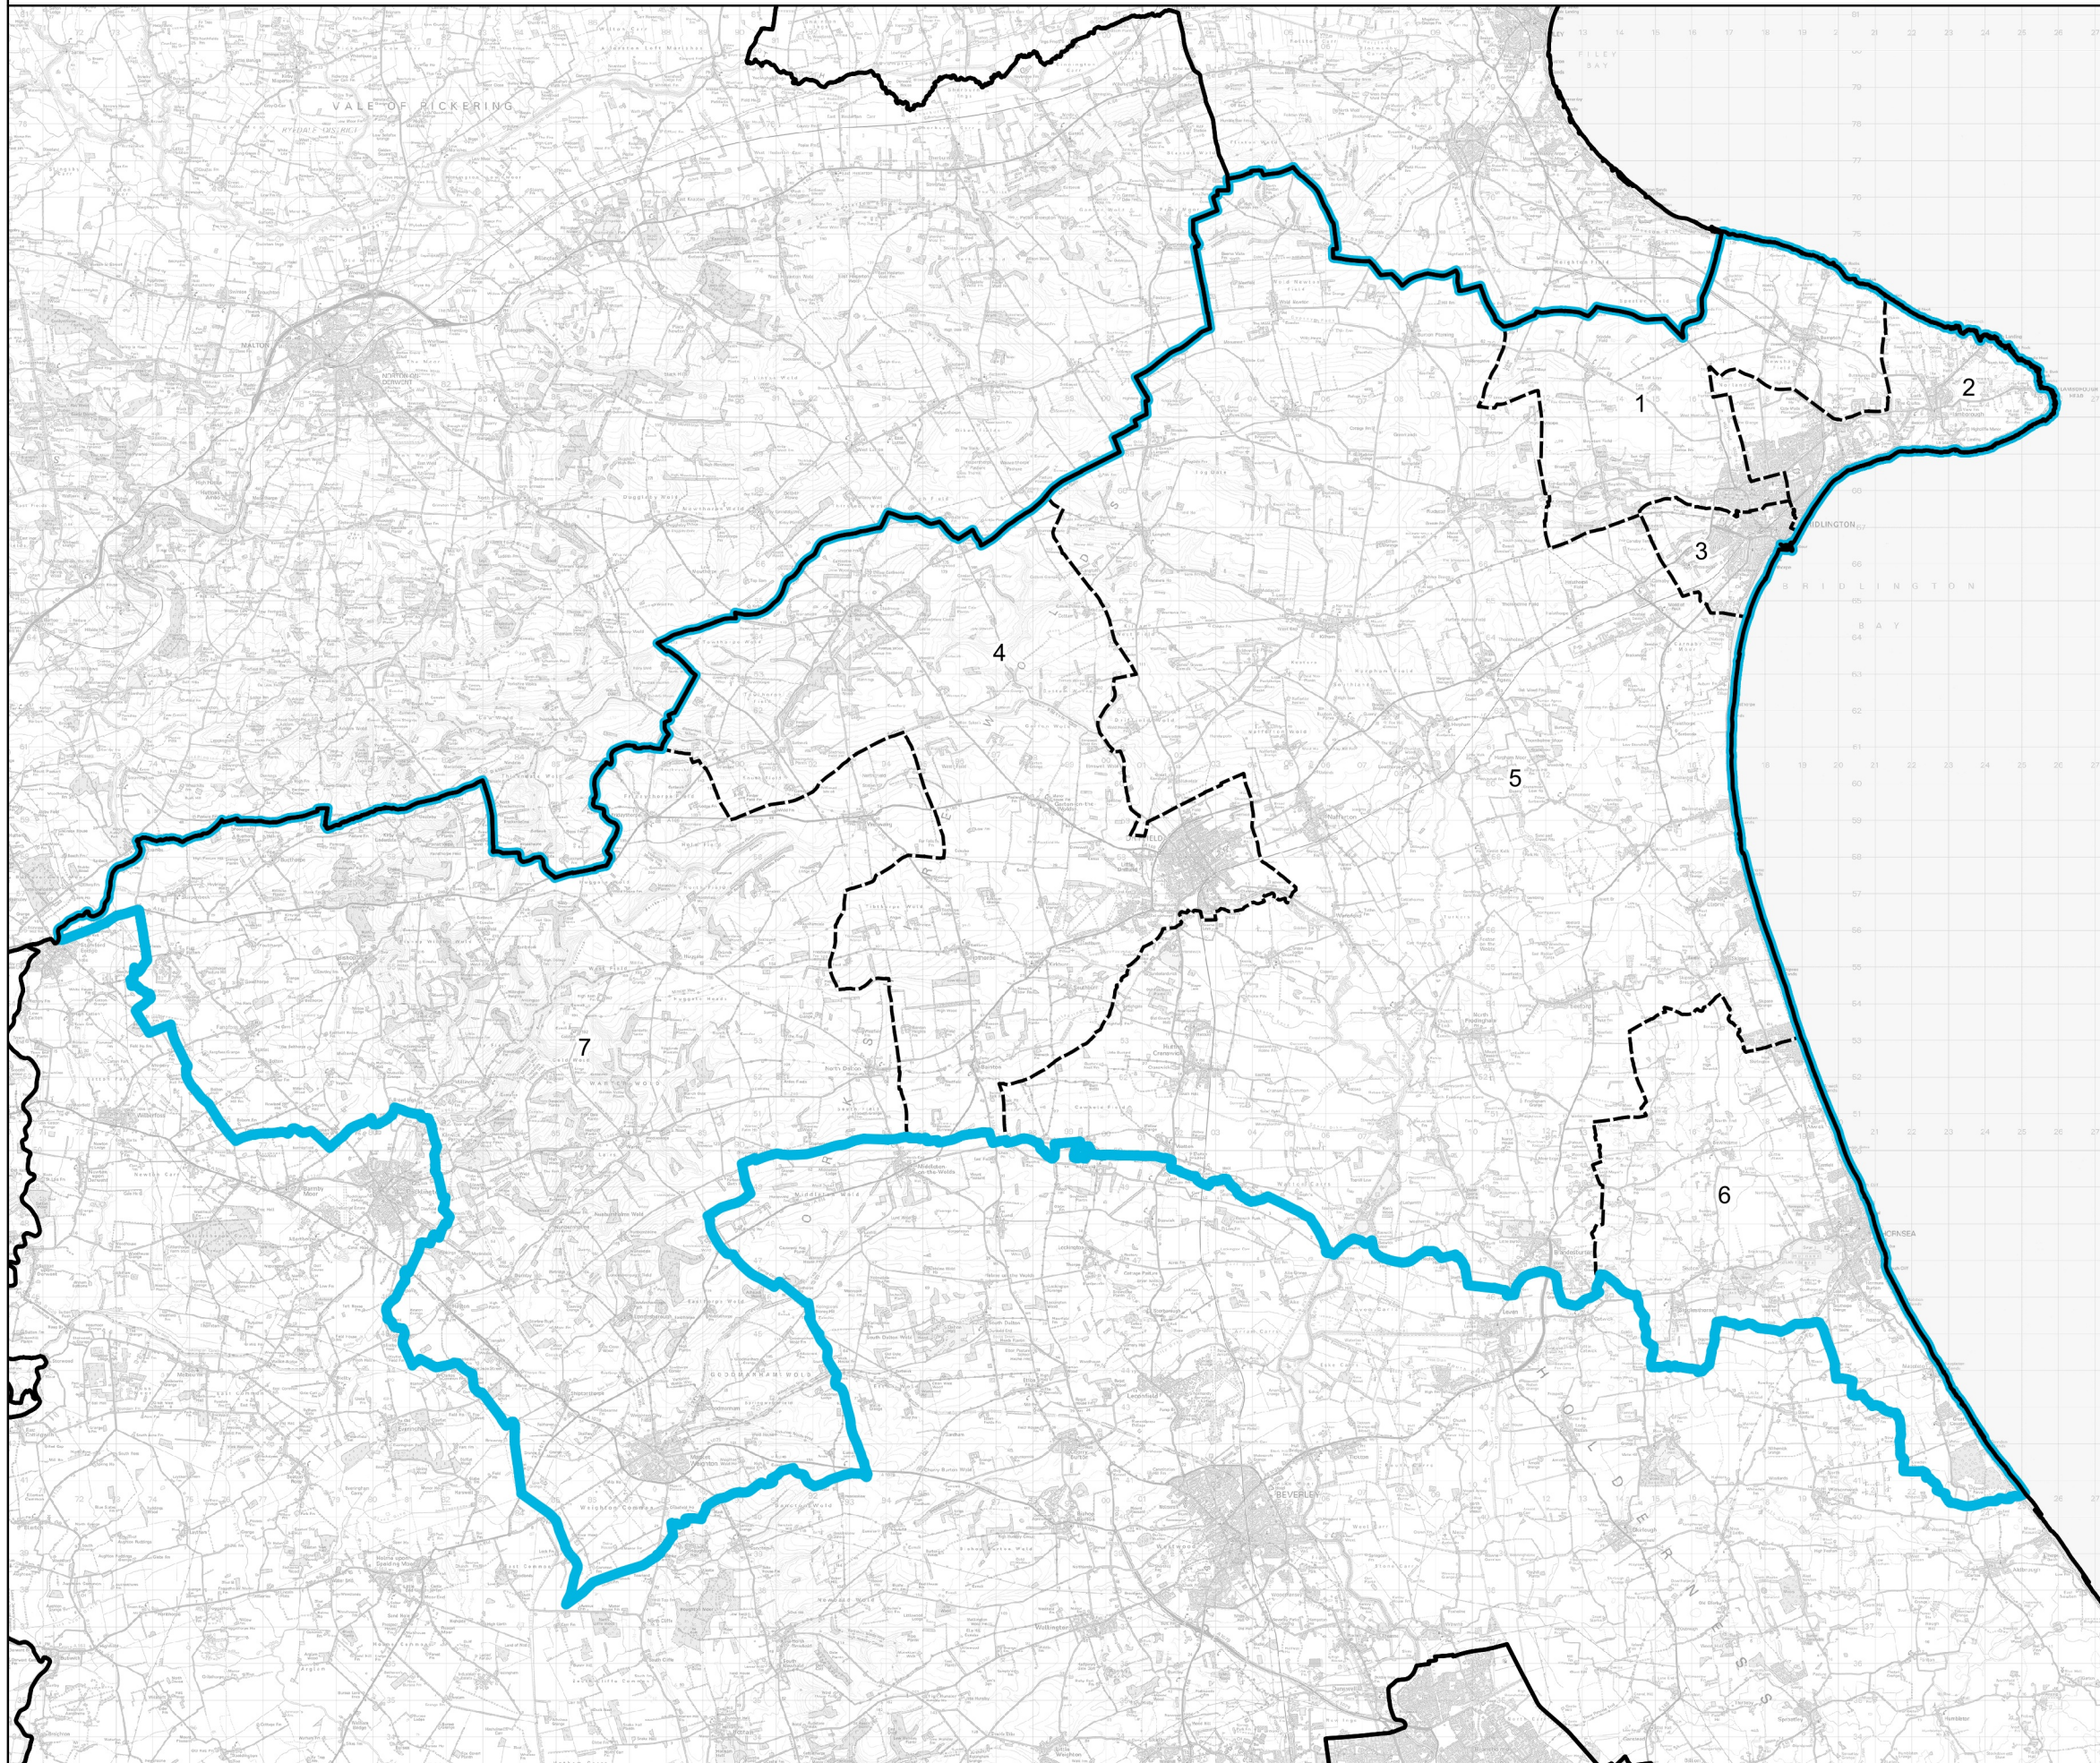

Wards:

- 1 Bridlington Central and Old Town
- 2 Bridlington North
- 3 Bridlington South
- 4 Driffield and Rural
- 5 East Wolds and Coastal
- 6 North Holderness
- 7 Wolds Weighton (Part)

 Constituency
 Local Authorities
 Wards

0 2 4 km 

© Crown copyright and database rights 2022 OS 100018289. You are permitted to use this data solely to enable you to respond to, or interact with, the organisation that provided you with the data. You are not permitted to copy, sub-licence, distribute or sell any of this data to third parties in any form. Third party rights to enforce the terms of this licence shall be reserved to OS.