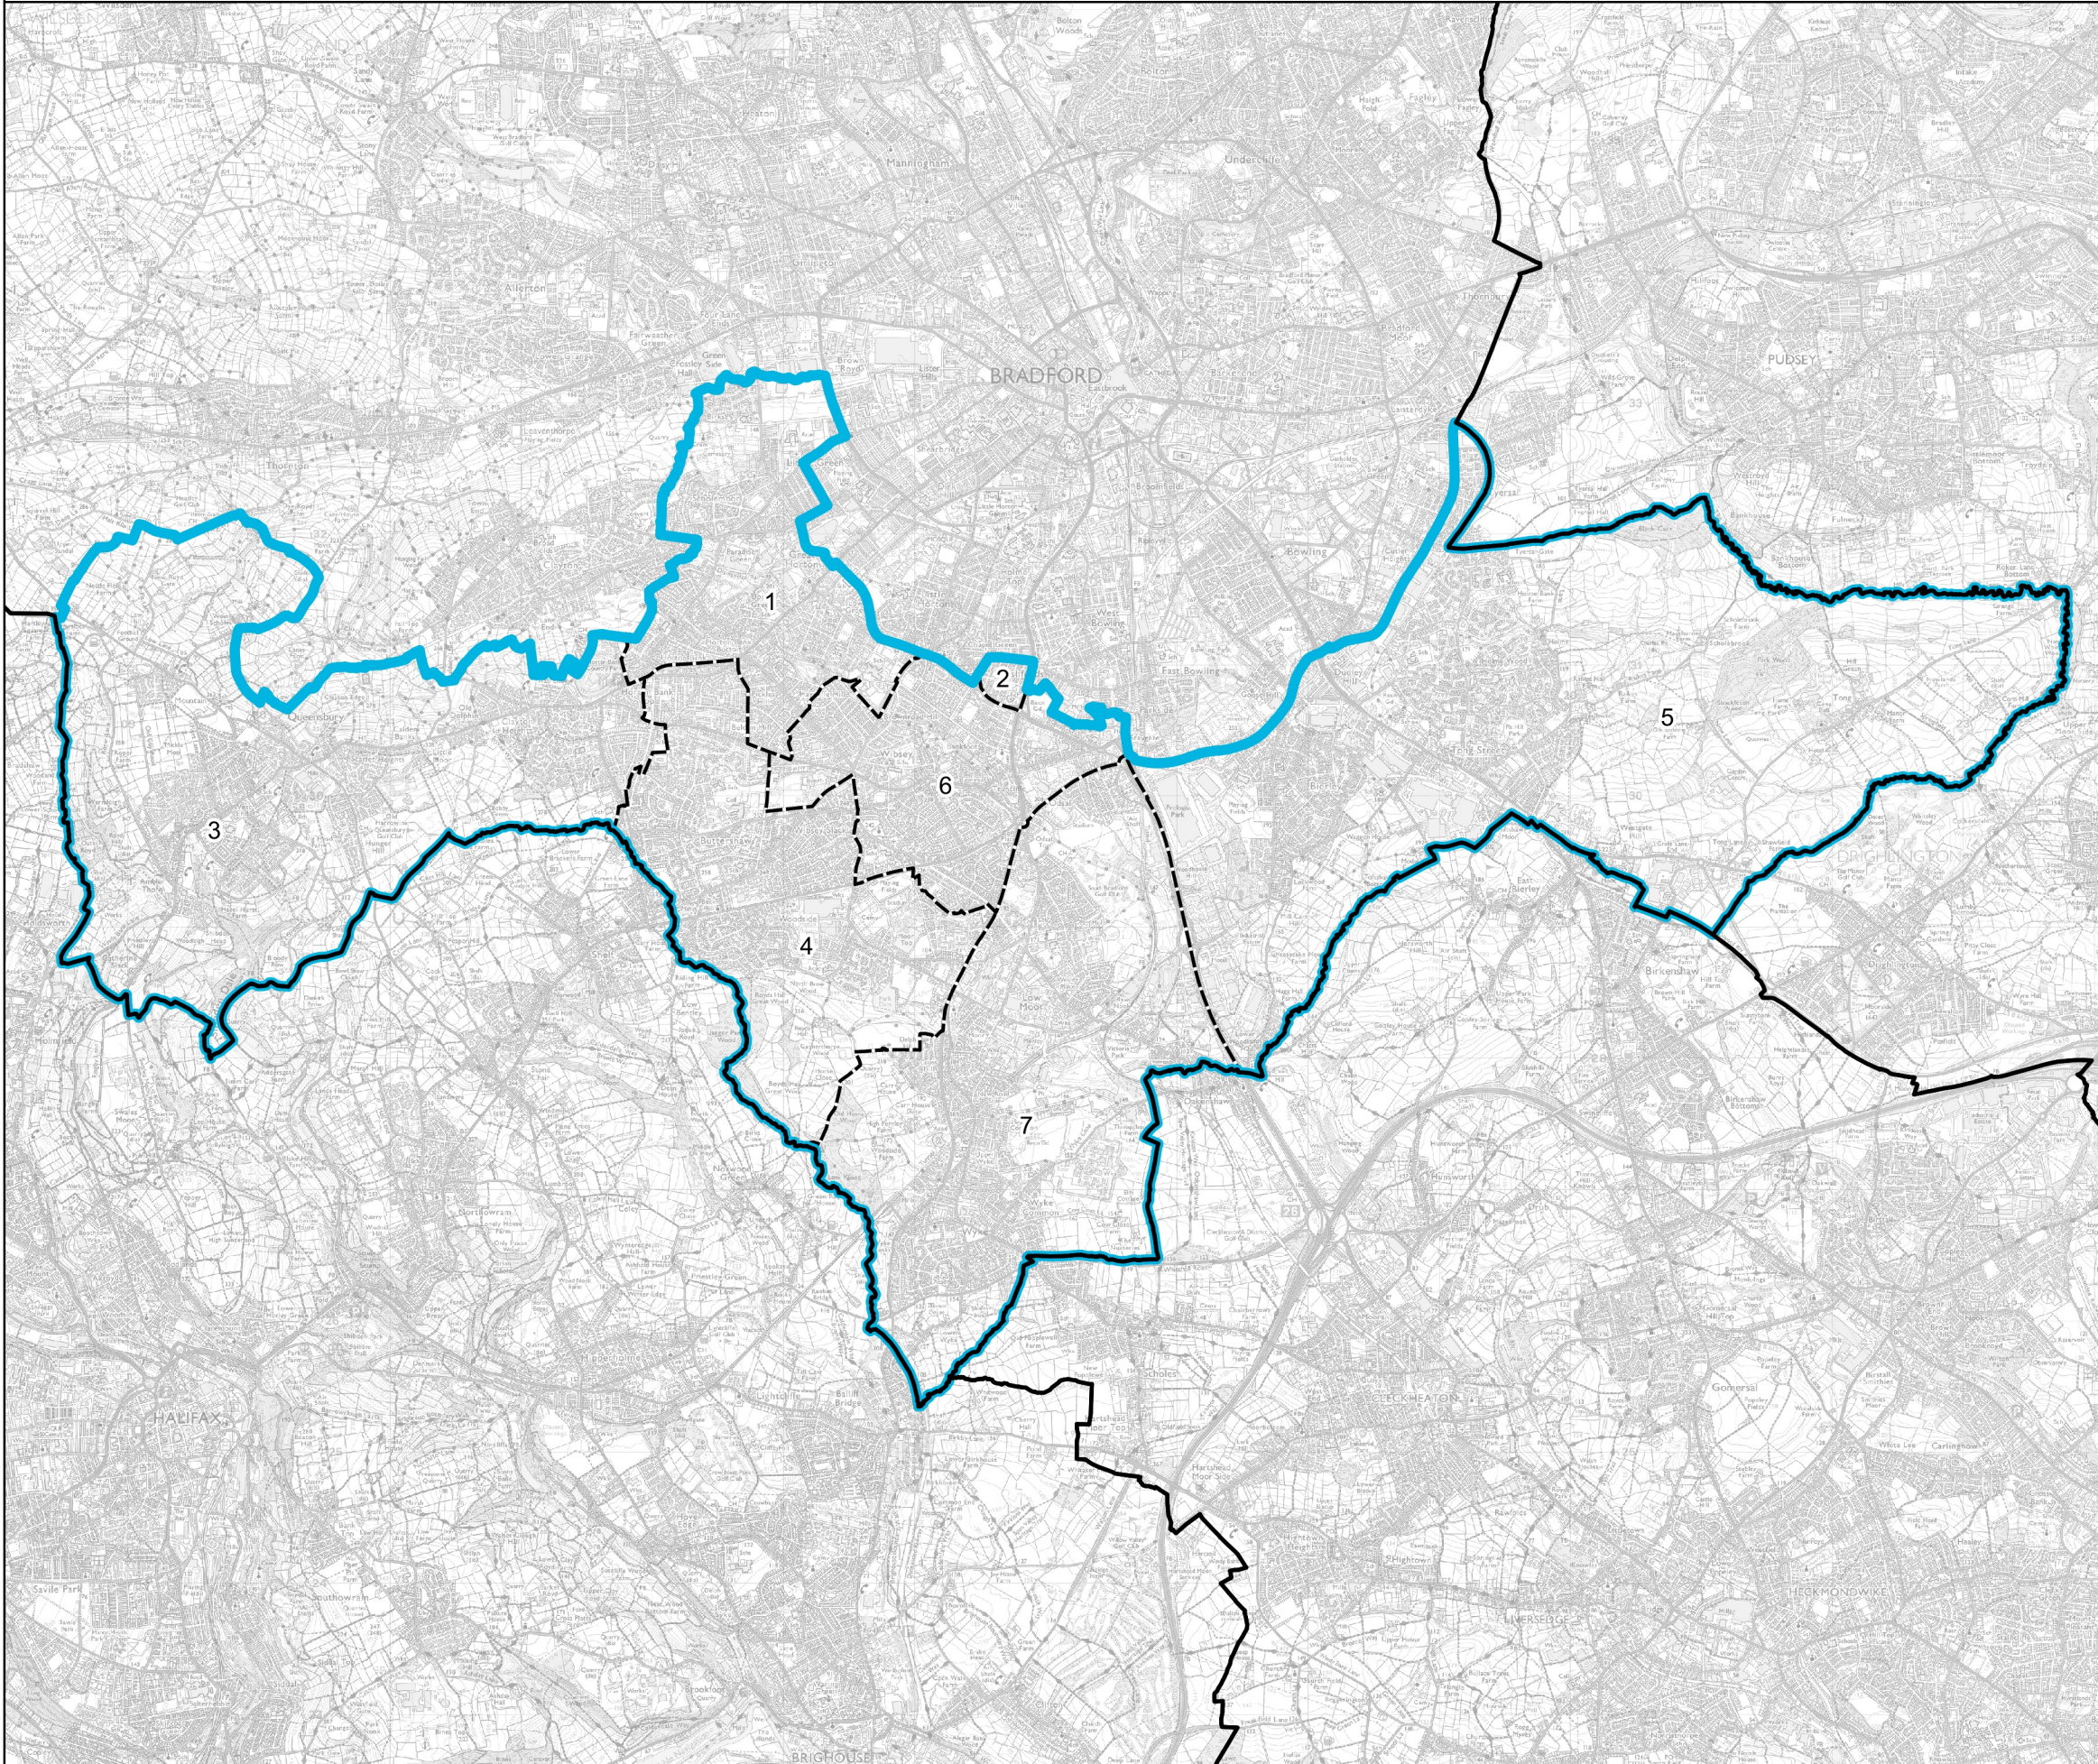

Wards:

- 1 Great Horton
- 2 Little Horton (Part)
- 3 Queensbury
- 4 Royds
- 5 Tong
- 6 Wibsey
- 7 Wyke

Legend:

- Constituency
- Local Authorities
- Wards

Scale: 0 0.7 1.4 km

© Crown copyright and database rights 2022 OS 100018289. You are permitted to use this data solely to enable you to respond to, or interact with, the organisation that provided you with the data. You are not permitted to copy, sub-licence, distribute or sell any of this data to third parties in any form. Third party rights to enforce the terms of this licence shall be reserved to OS.