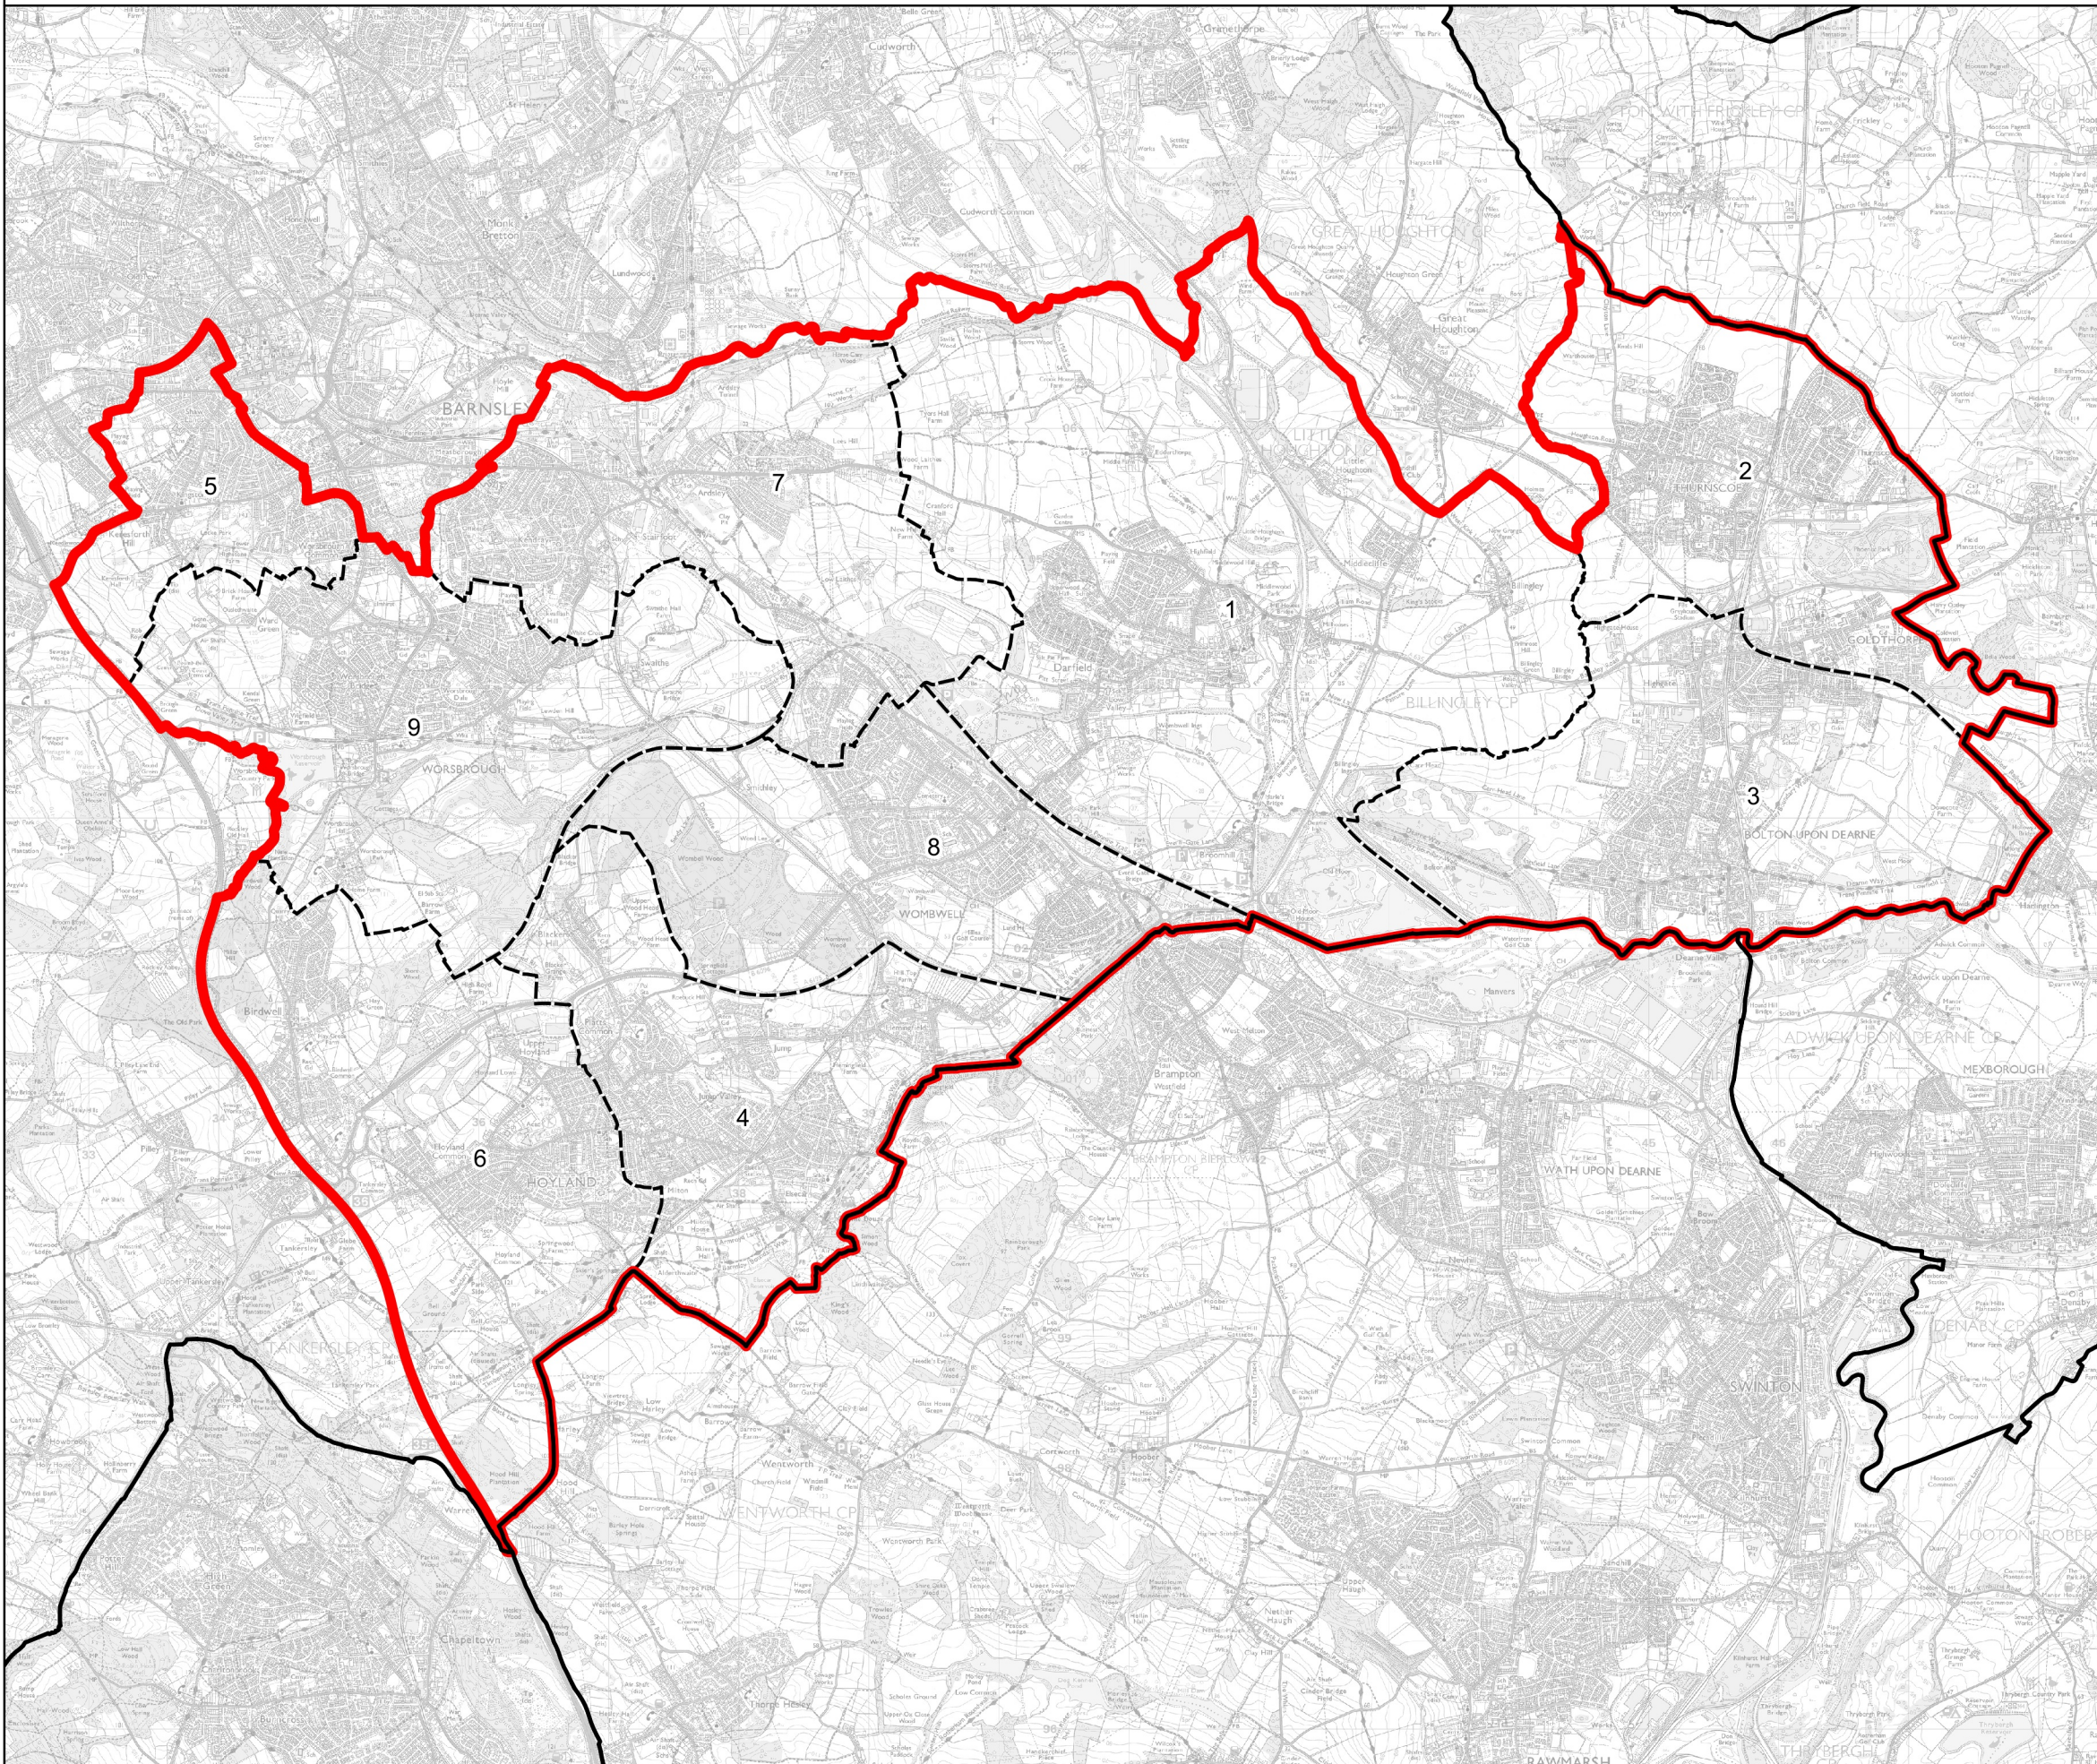

Boundary Commission for England - Revised Proposals for the Yorkshire and the Humber Region

Barnsley South County Constituency - Electorate 75,896

Wards:

- 1 Darfield
- 2 Dearne North
- 3 Dearne South
- 4 Hoyland Milton
- 5 Kingstone
- 6 Rockingham
- 7 Stairfoot
- 8 Wombwell
- 9 Worsbrough

Barnsley South County Constituency