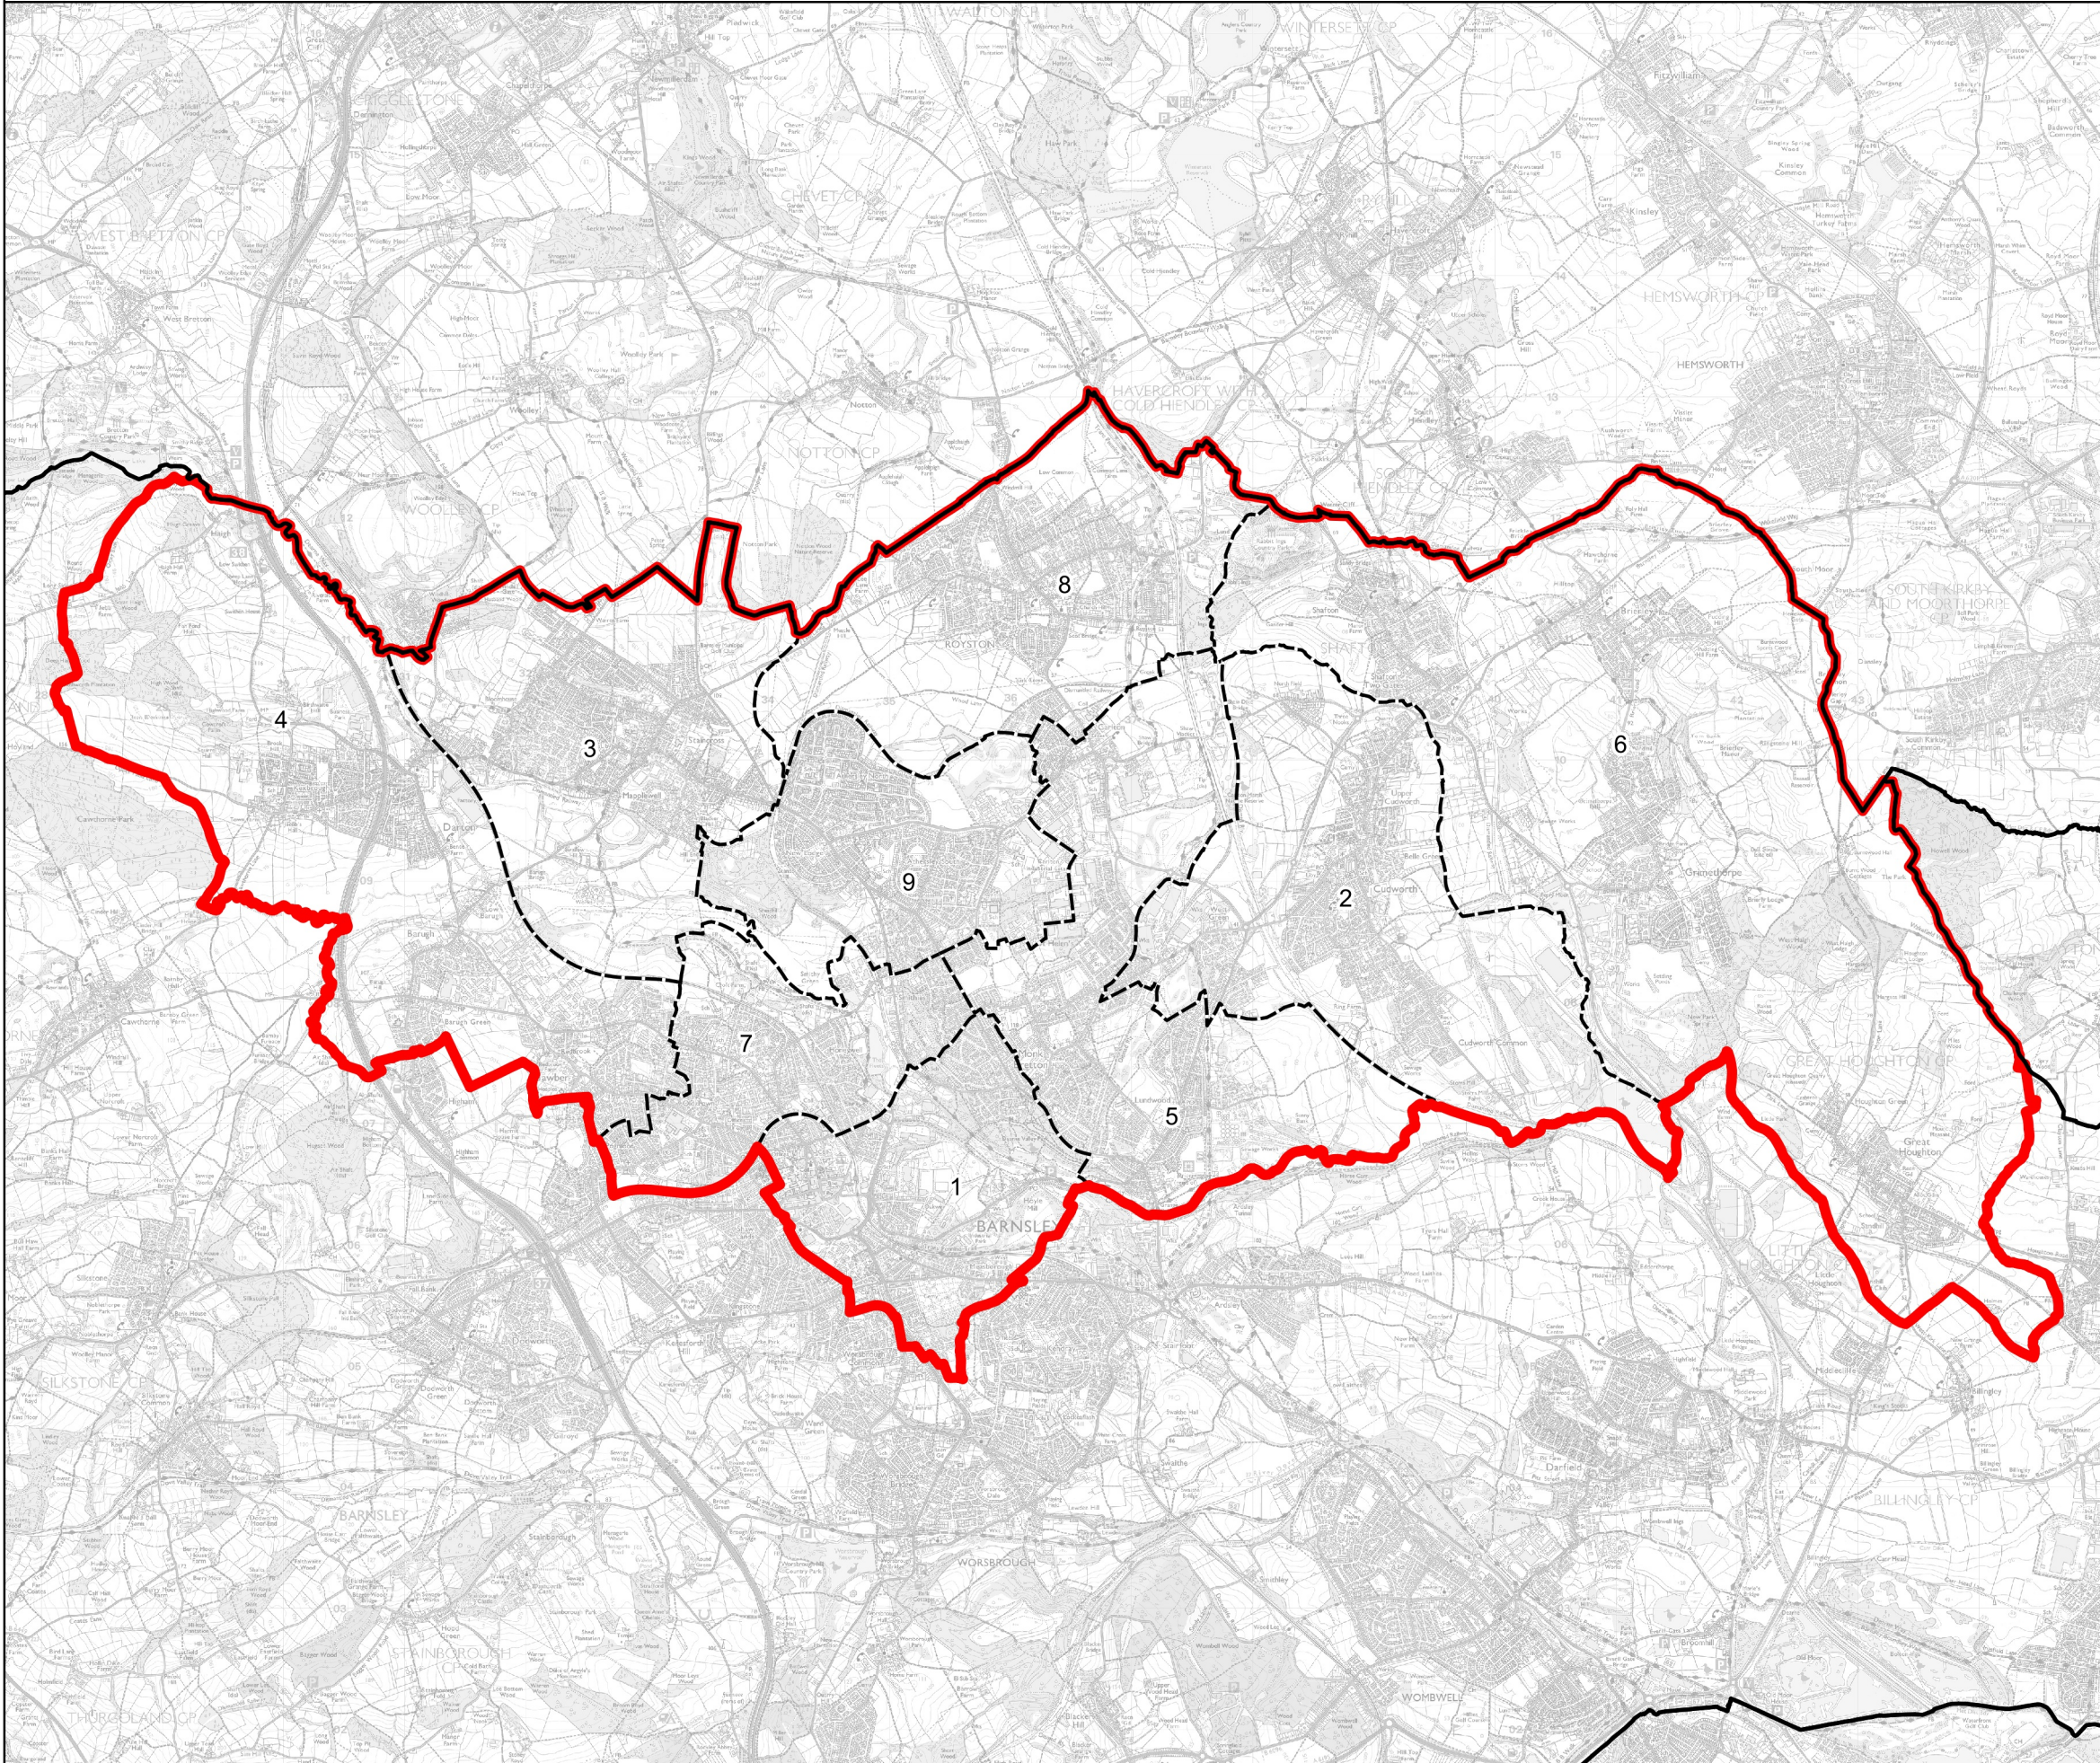

Boundary Commission for England - Revised Proposals for the Yorkshire and the Humber Region

Barnsley North County Constituency - Electorate 76,794

Wards:

- 1 Central
- 2 Cudworth
- 3 Darton East
- 4 Darton West
- 5 Monk Bretton
- 6 North East
- 7 Old Town
- 8 Royston
- 9 St. Helens

- Constituency
- Local Authorities
- Wards

© Crown copyright and database rights 2022 OS 100018289. You are permitted to use this data solely to enable you to respond to, or interact with, the organisation that provided you with the data. You are not permitted to copy, sub-licence, distribute or sell any of this data to third parties in any form. Third party rights to enforce the terms of this licence shall be reserved to OS.

Barnsley North County Constituency