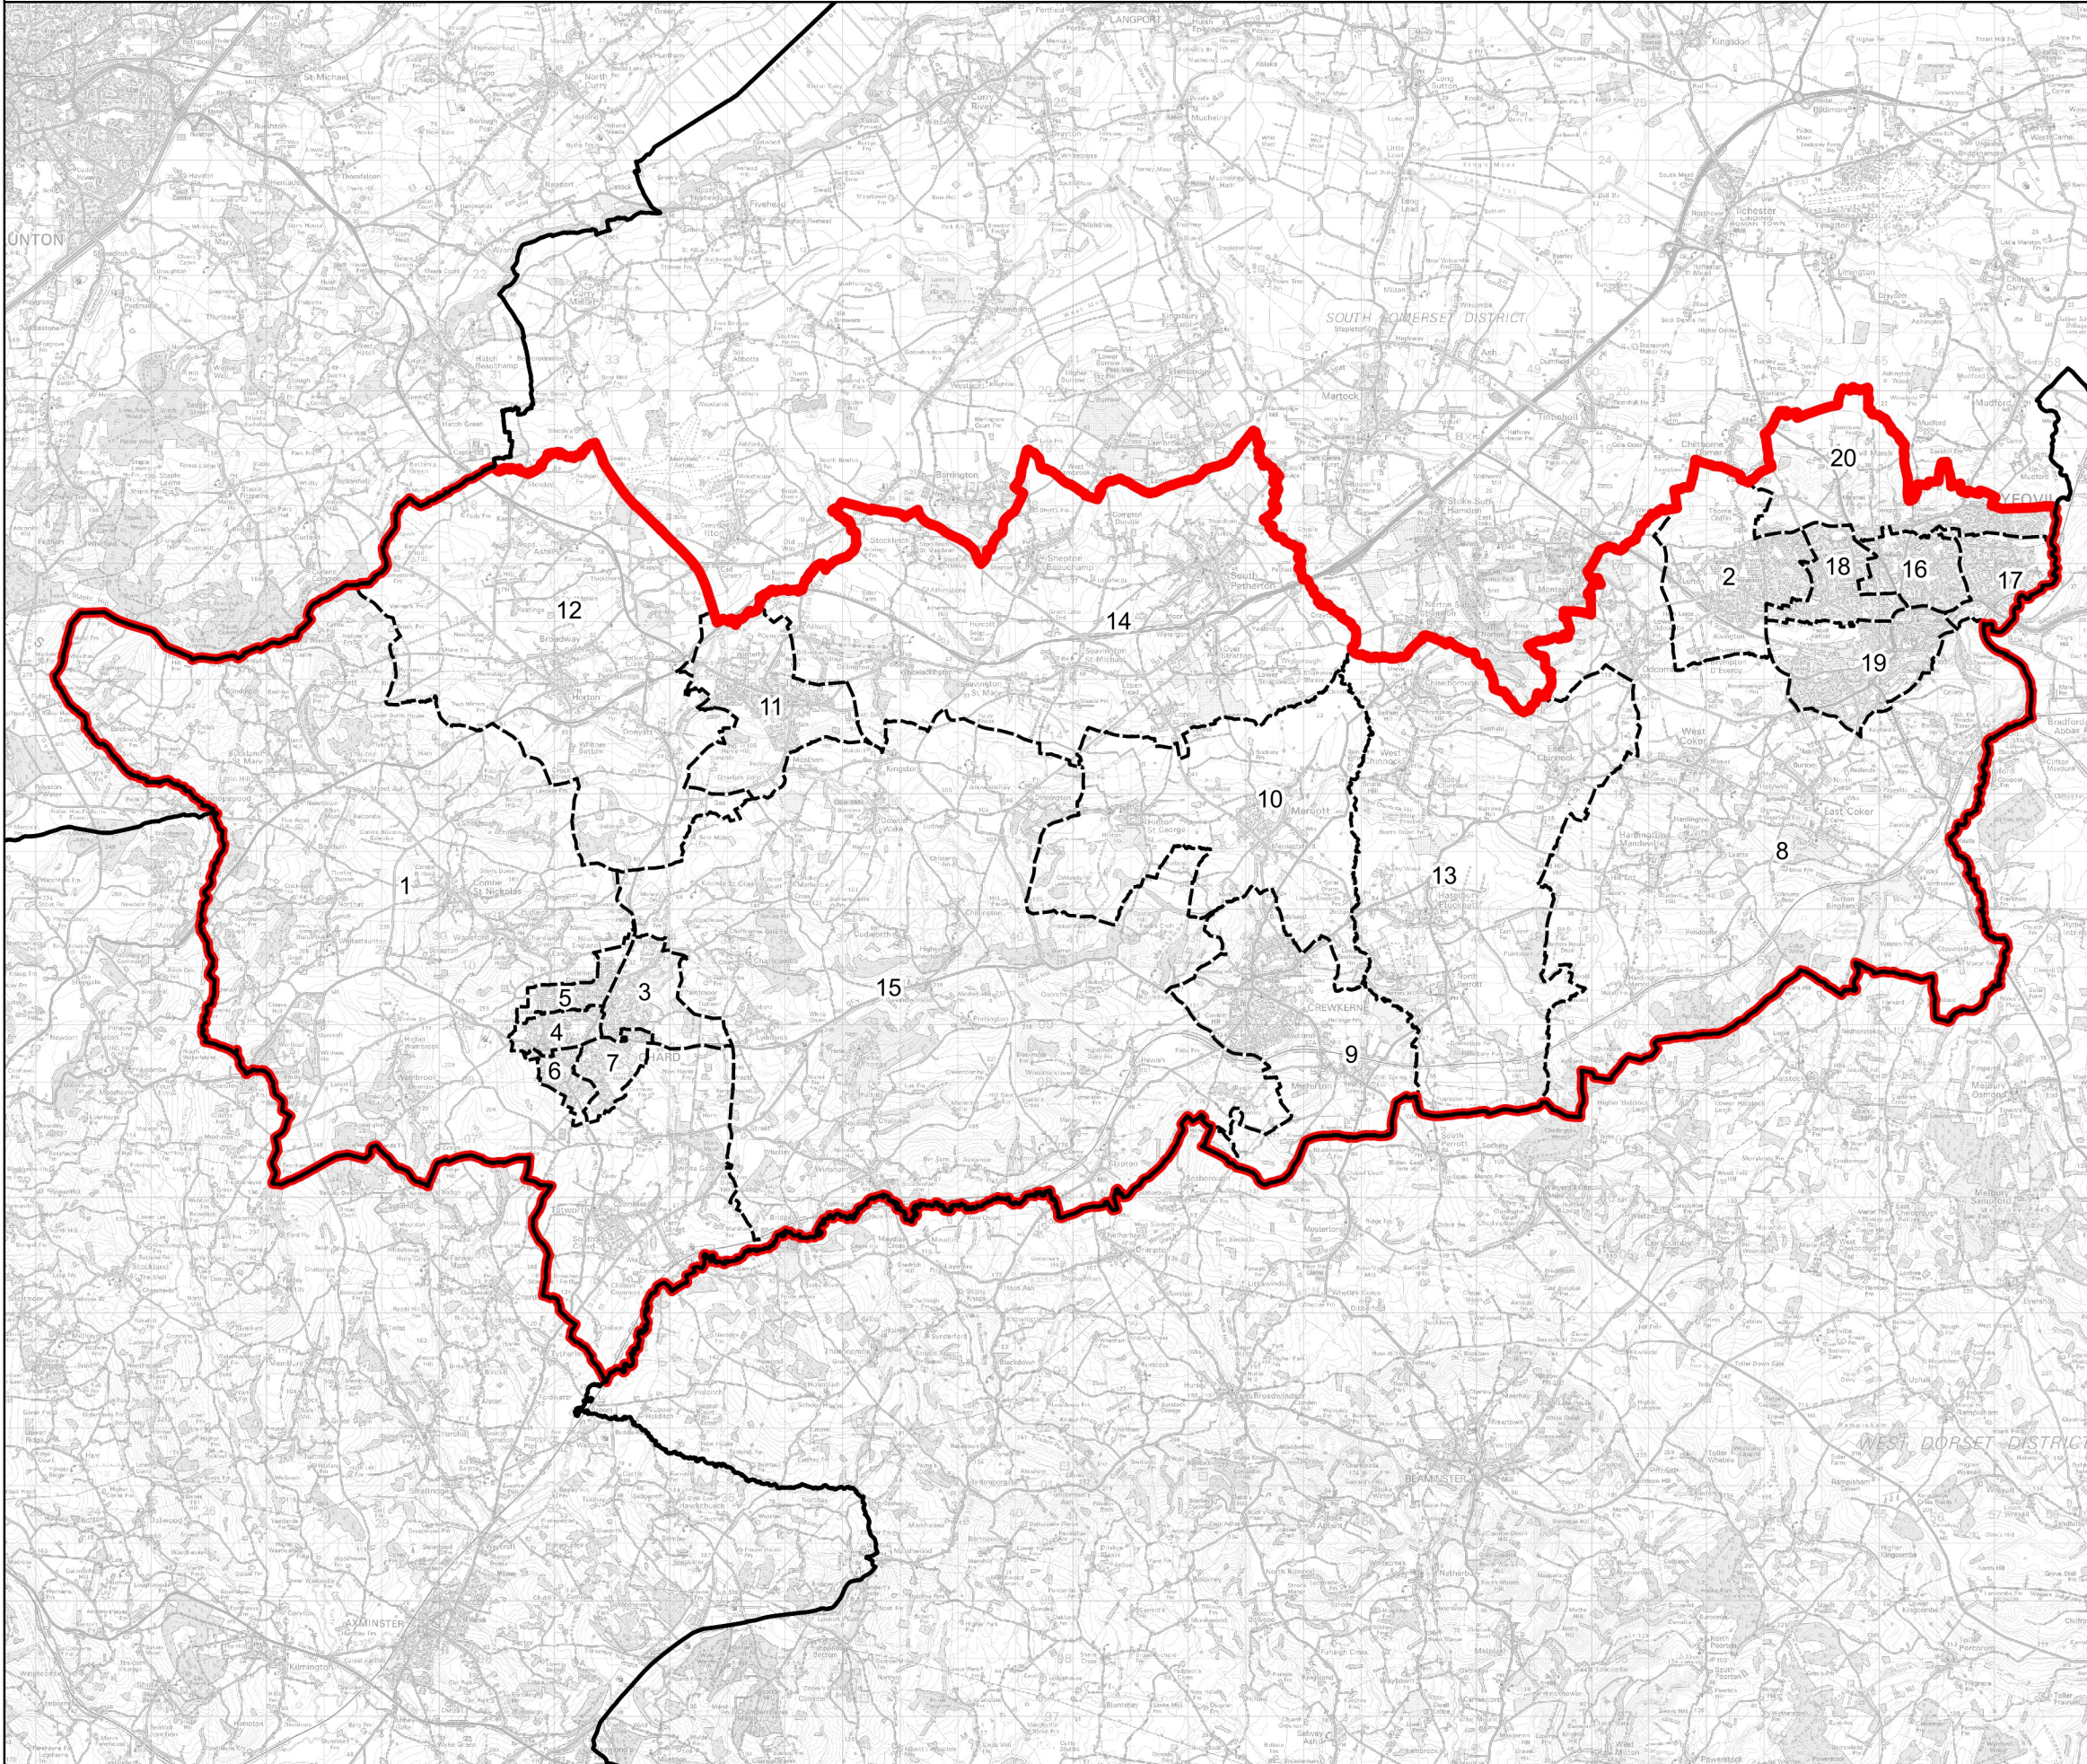

Boundary Commission for England - Revised Proposals for the South West Region

Yeovil County Constituency - Electorate 76,056

Wards:

- 1 Blackdown & Tatworth
- 2 Brympton
- 3 Chard Avishayes
- 4 Chard Combe
- 5 Chard Crimchard
- 6 Chard Holyrood
- 7 Chard Jocelyn
- 8 Coker
- 9 Crewkerne
- 10 Eggwood
- 11 Ilminster
- 12 Neroche
- 13 Parrett
- 14 South Petherton
- 15 Windwhistle
- 16 Yeovil College
- 17 Yeovil Lyde
- 18 Yeovil Summerlands
- 19 Yeovil Westland
- 20 Yeovil without

-  Constituency
-  Local Authorities
-  Wards

0 1 2 km

© Crown copyright and database rights 2022 OS 100018289. You are permitted to use this data solely to enable you to respond to, or interact with, the organisation that provided you with the data. You are not permitted to copy, sub-licence, distribute or sell any of this data to third parties in any form. Third party rights to enforce the terms of this licence shall be reserved to OS.

Yeovil County Constituency