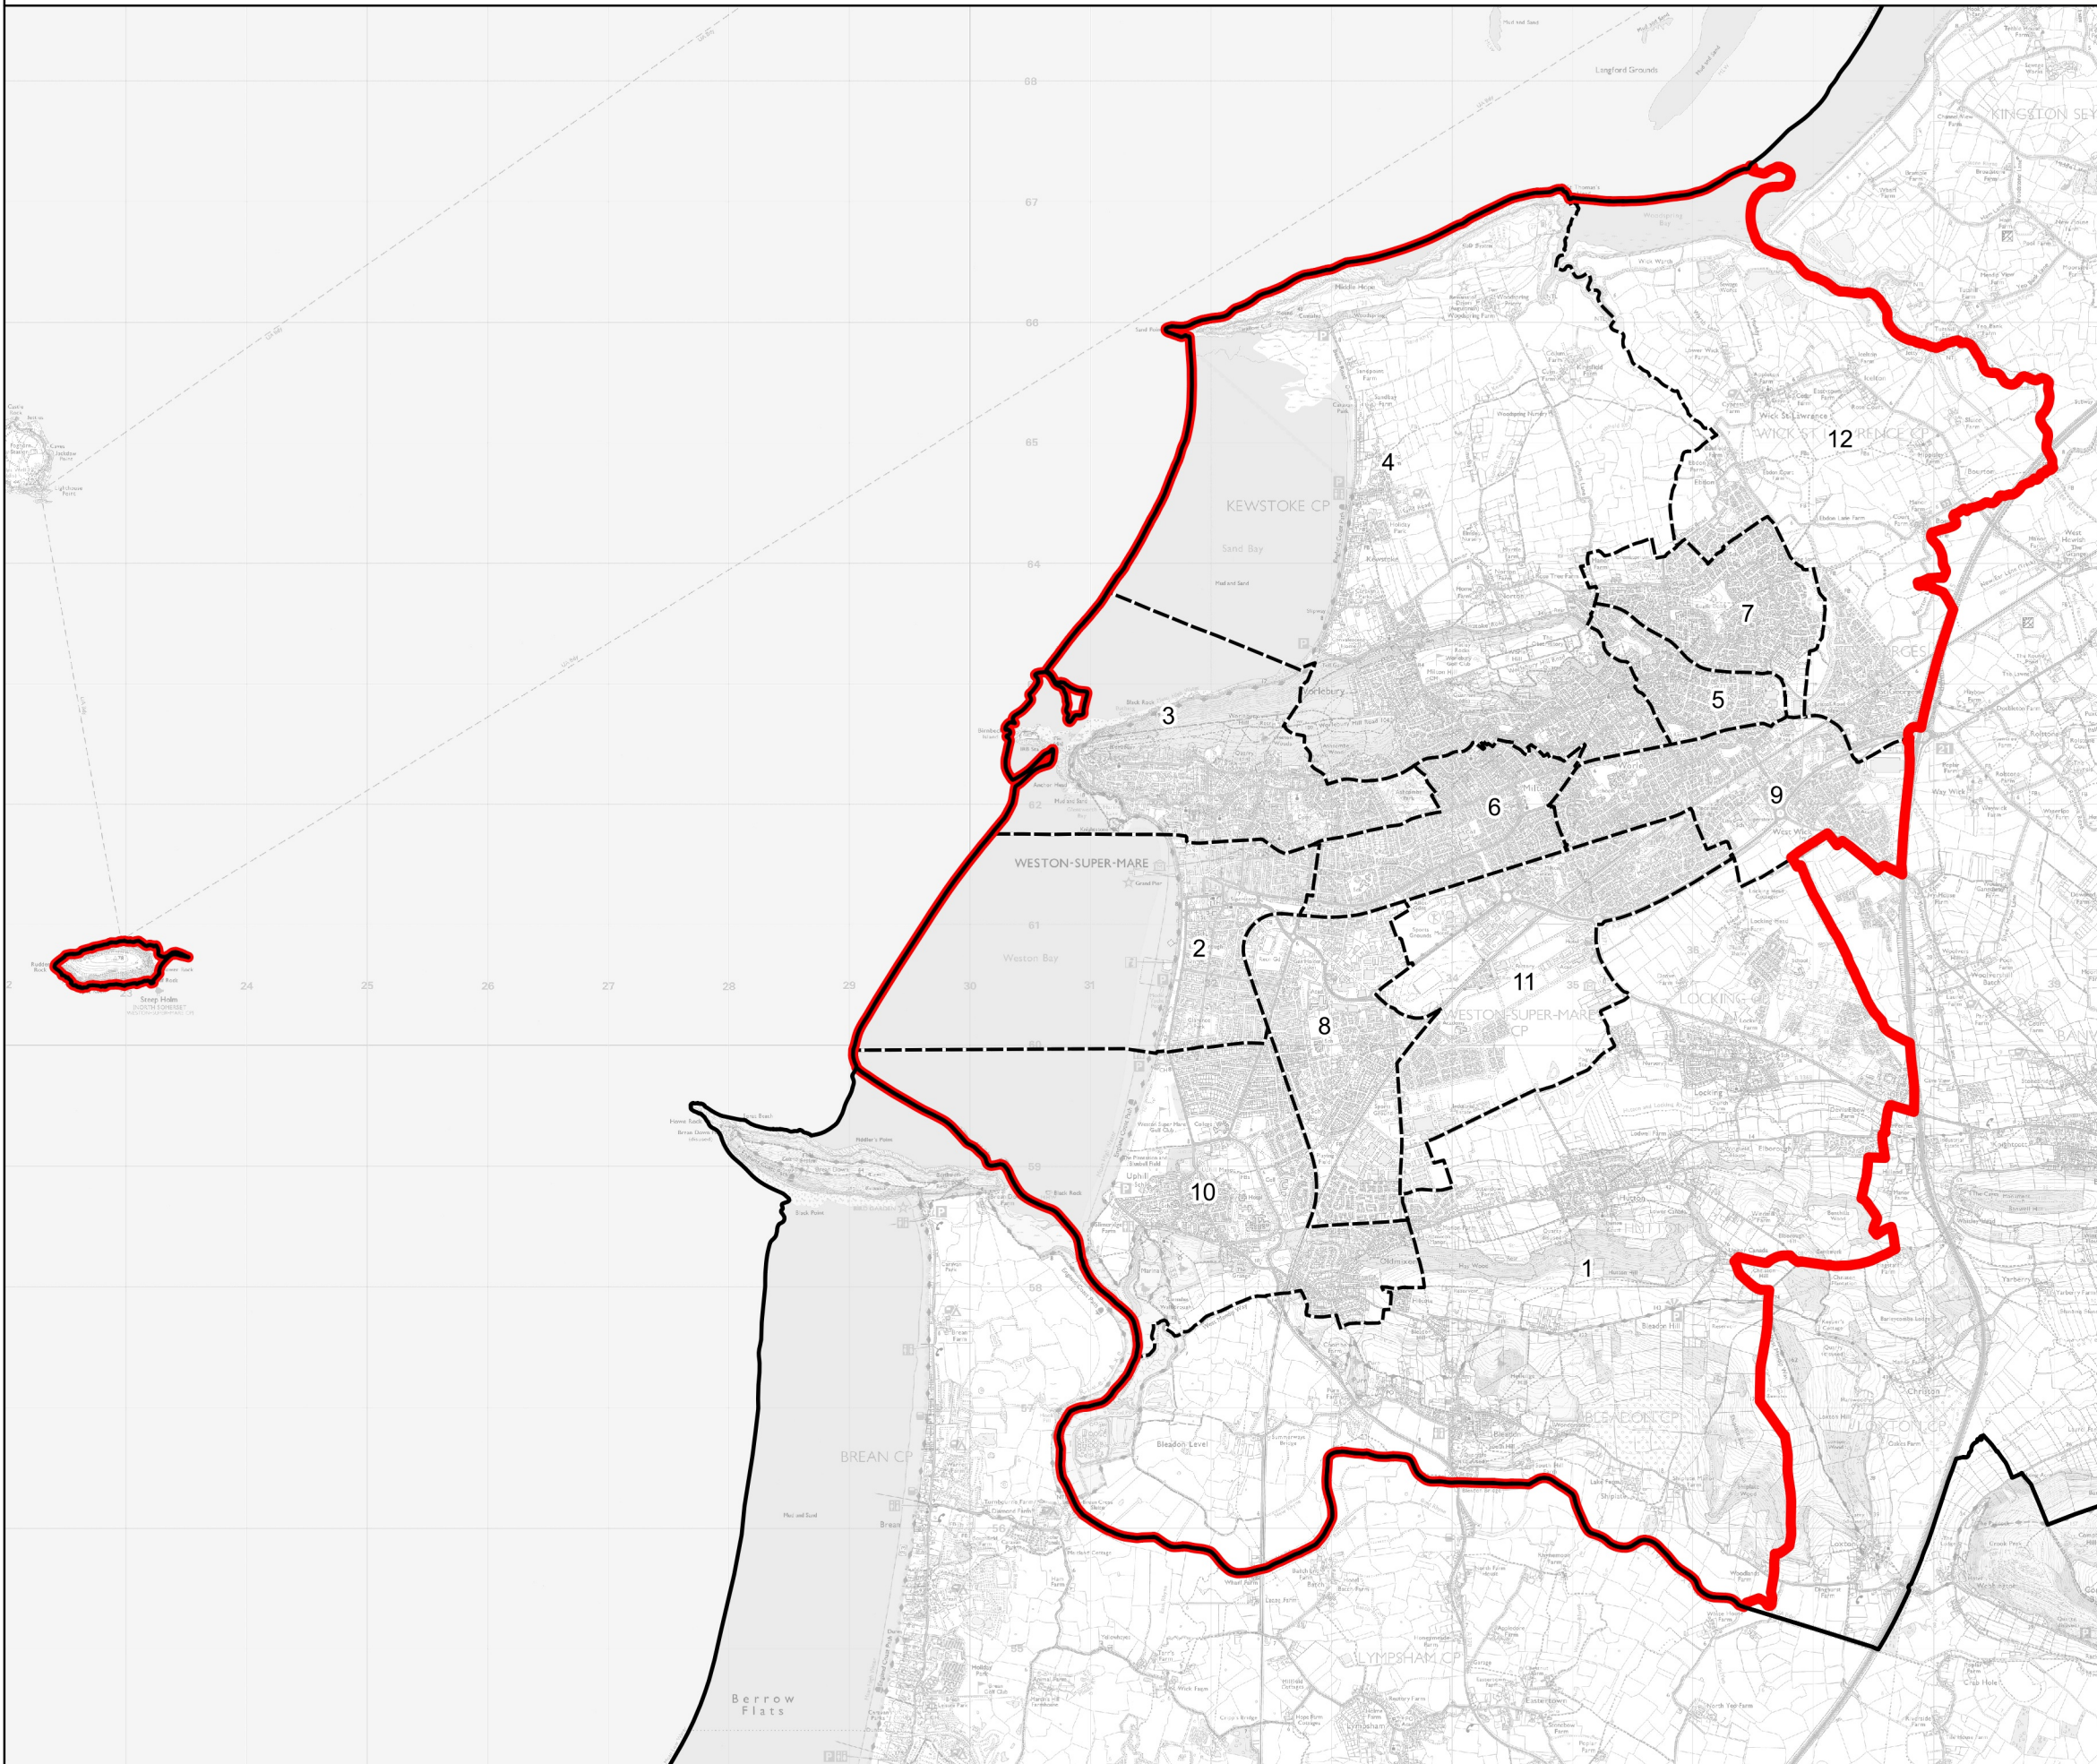

Boundary Commission for England - Revised Proposals for the South West Region

Weston-super-Mare County Constituency - Electorate 70,722

Wards:

- 1 Hutton & Locking
- 2 Weston-super-Mare Central
- 3 Weston-super-Mare Hillside
- 4 Weston-super-Mare Kewstoke
- 5 Weston-super-Mare Mid Worle
- 6 Weston-super-Mare Milton
- 7 Weston-super-Mare North Worle
- 8 Weston-super-Mare South
- 9 Weston-super-Mare South Worle
- 10 Weston-super-Mare Uphill
- 11 Weston-super-Mare Winterstoke
- 12 Wick St. Lawrence & St. Georges

Constituency
 Local Authorities
 Wards

0 0.8 1.6 km

© Crown copyright and database rights 2022 OS 100018289. You are permitted to use this data solely to enable you to respond to, or interact with, the organisation that provided you with the data. You are not permitted to copy, sub-licence, distribute or sell any of this data to third parties in any form. Third party rights to enforce the terms of this licence shall be reserved to OS.

Weston-super-Mare County Constituency