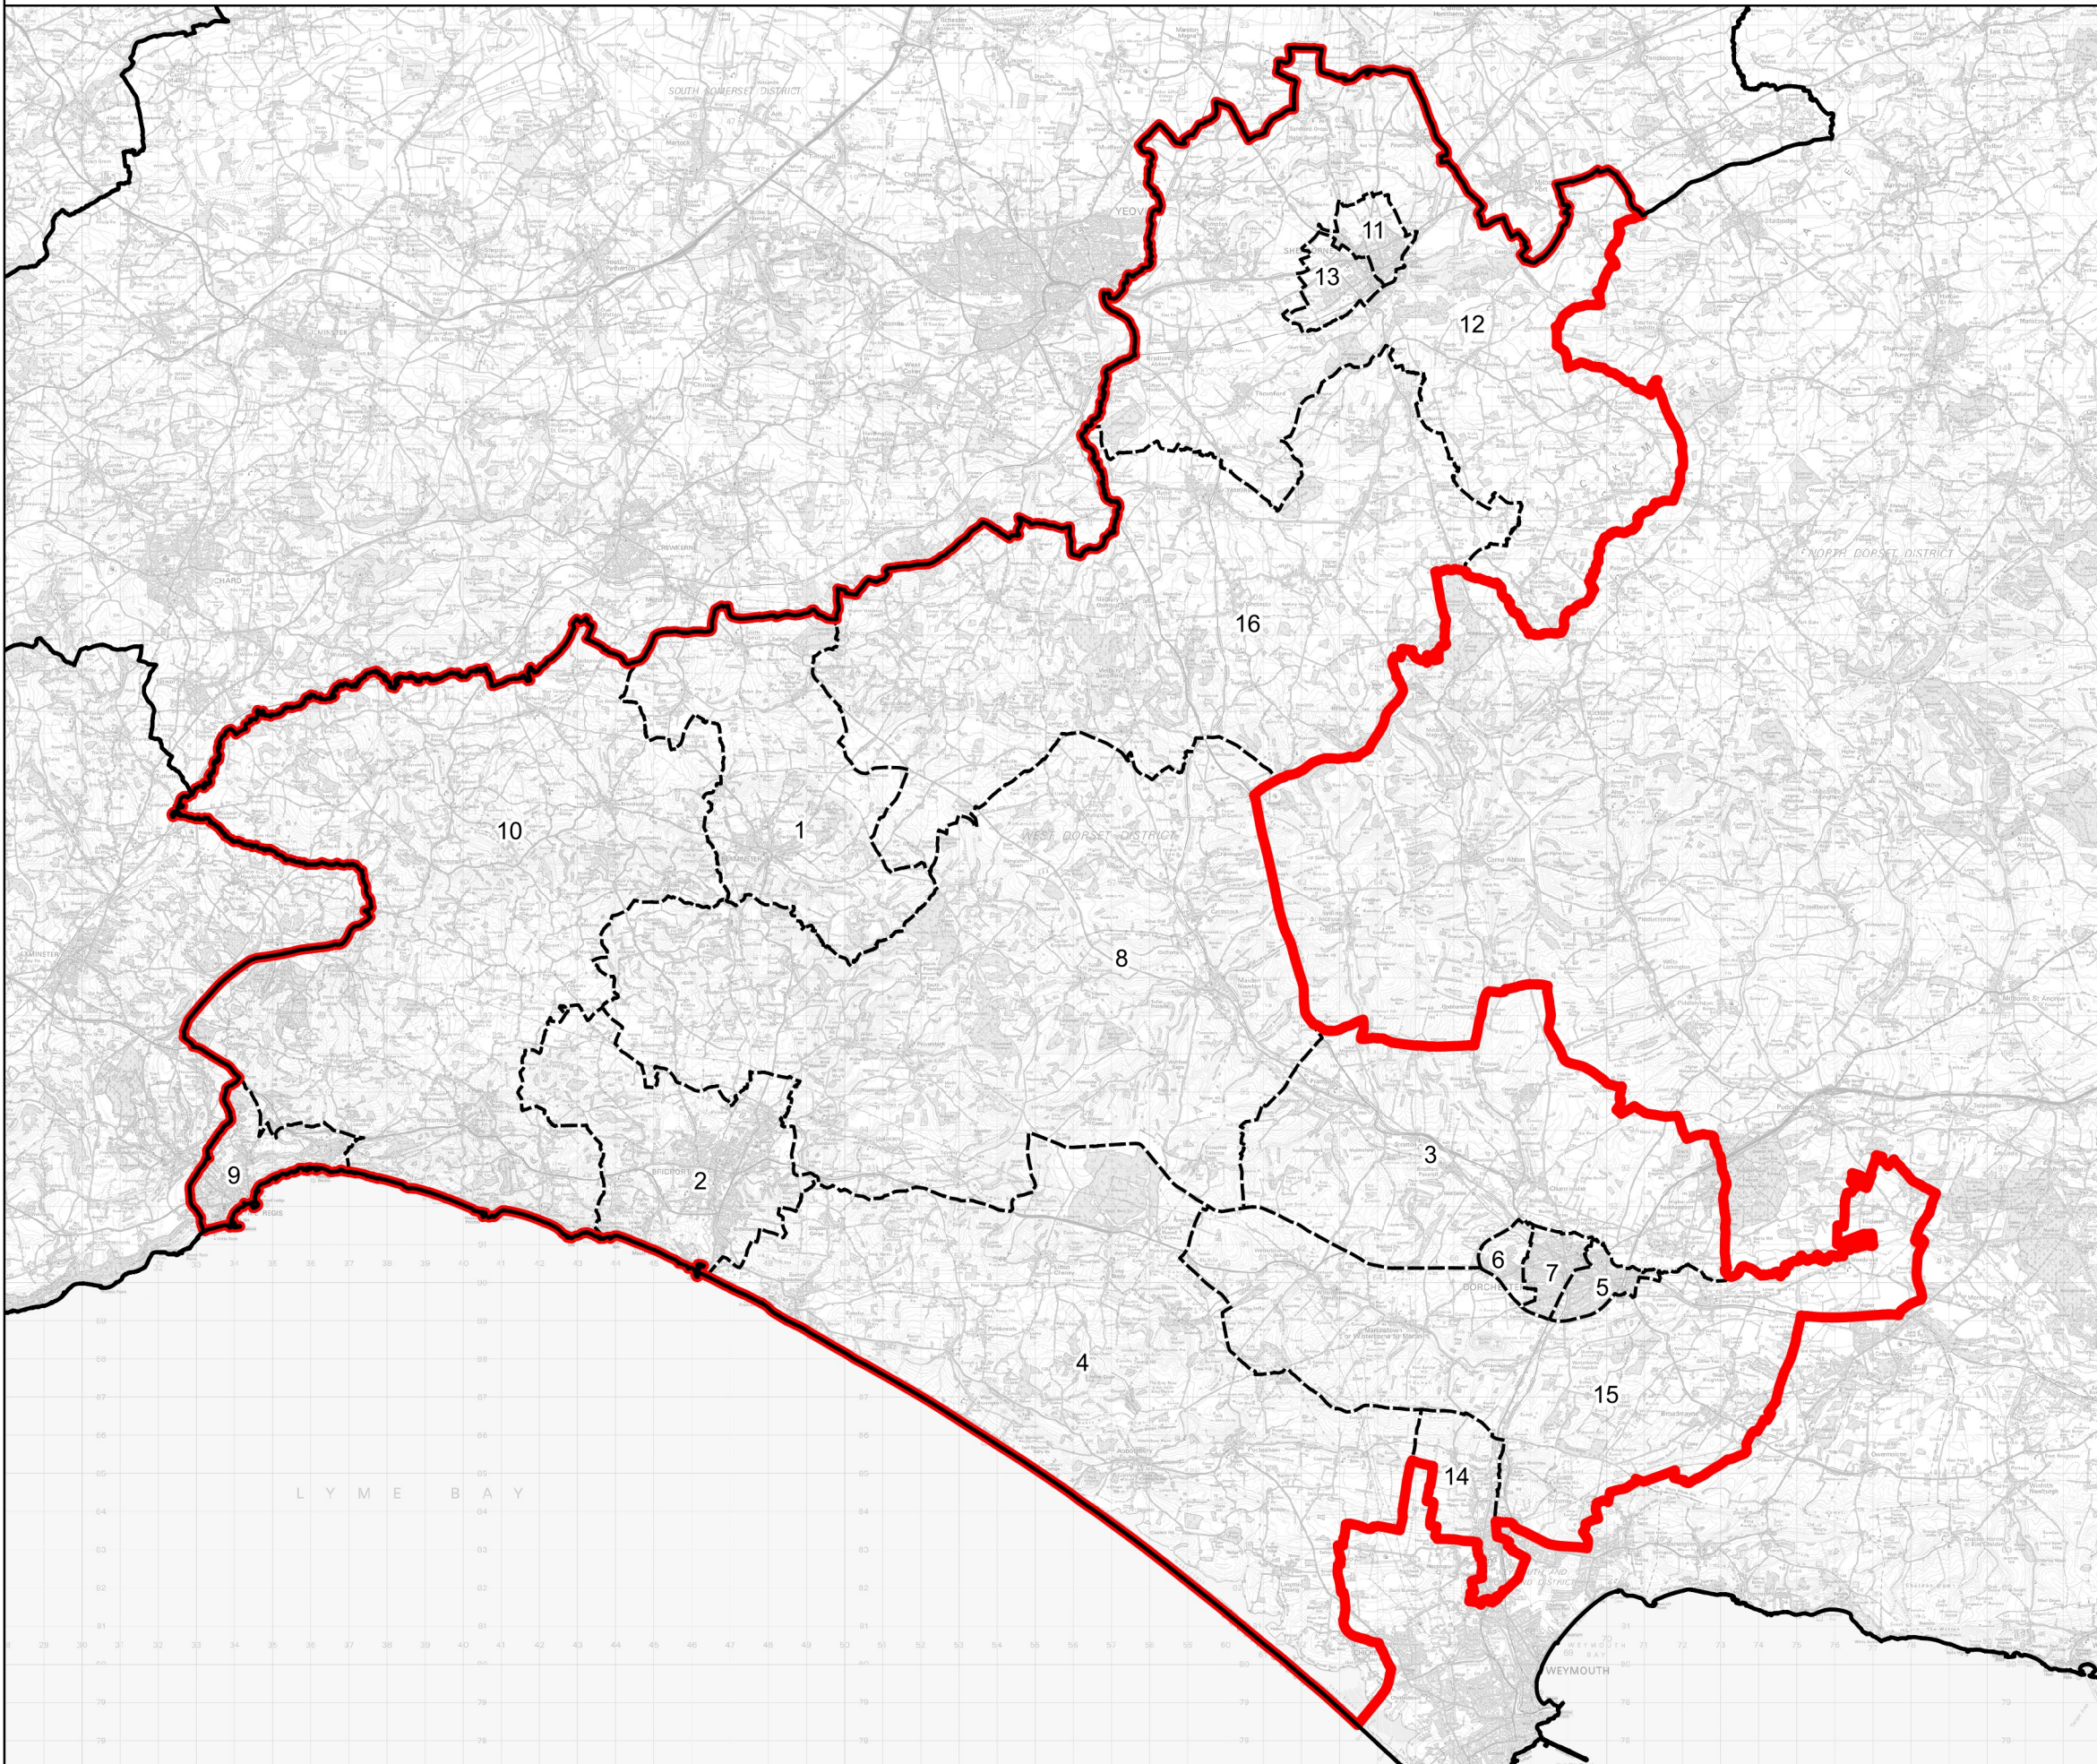

# Boundary Commission for England - Revised Proposals for the South West Region

West Dorset County Constituency - Electorate 75,269

Wards:

- 1 Beaminster
- 2 Bridport
- 3 Charminster St. Mary's
- 4 Chesil Bank
- 5 Dorchester East
- 6 Dorchester Poundbury
- 7 Dorchester West
- 8 Eggardon
- 9 Lyme & Charmouth
- 10 Marshwood Vale
- 11 Sherborne East
- 12 Sherborne Rural
- 13 Sherborne West
- 14 Upwey & Broadway
- 15 Winterborne & Broadmayne
- 16 Yetminster

Constituency  
 Local Authorities  
 Wards

0 2 4 km

© Crown copyright and database rights 2022 OS 100018289. You are permitted to use this data solely to enable you to respond to, or interact with, the organisation that provided you with the data. You are not permitted to copy, sub-licence, distribute or sell any of this data to third parties in any form. Third party rights to enforce the terms of this licence shall be reserved to OS.

West Dorset County Constituency