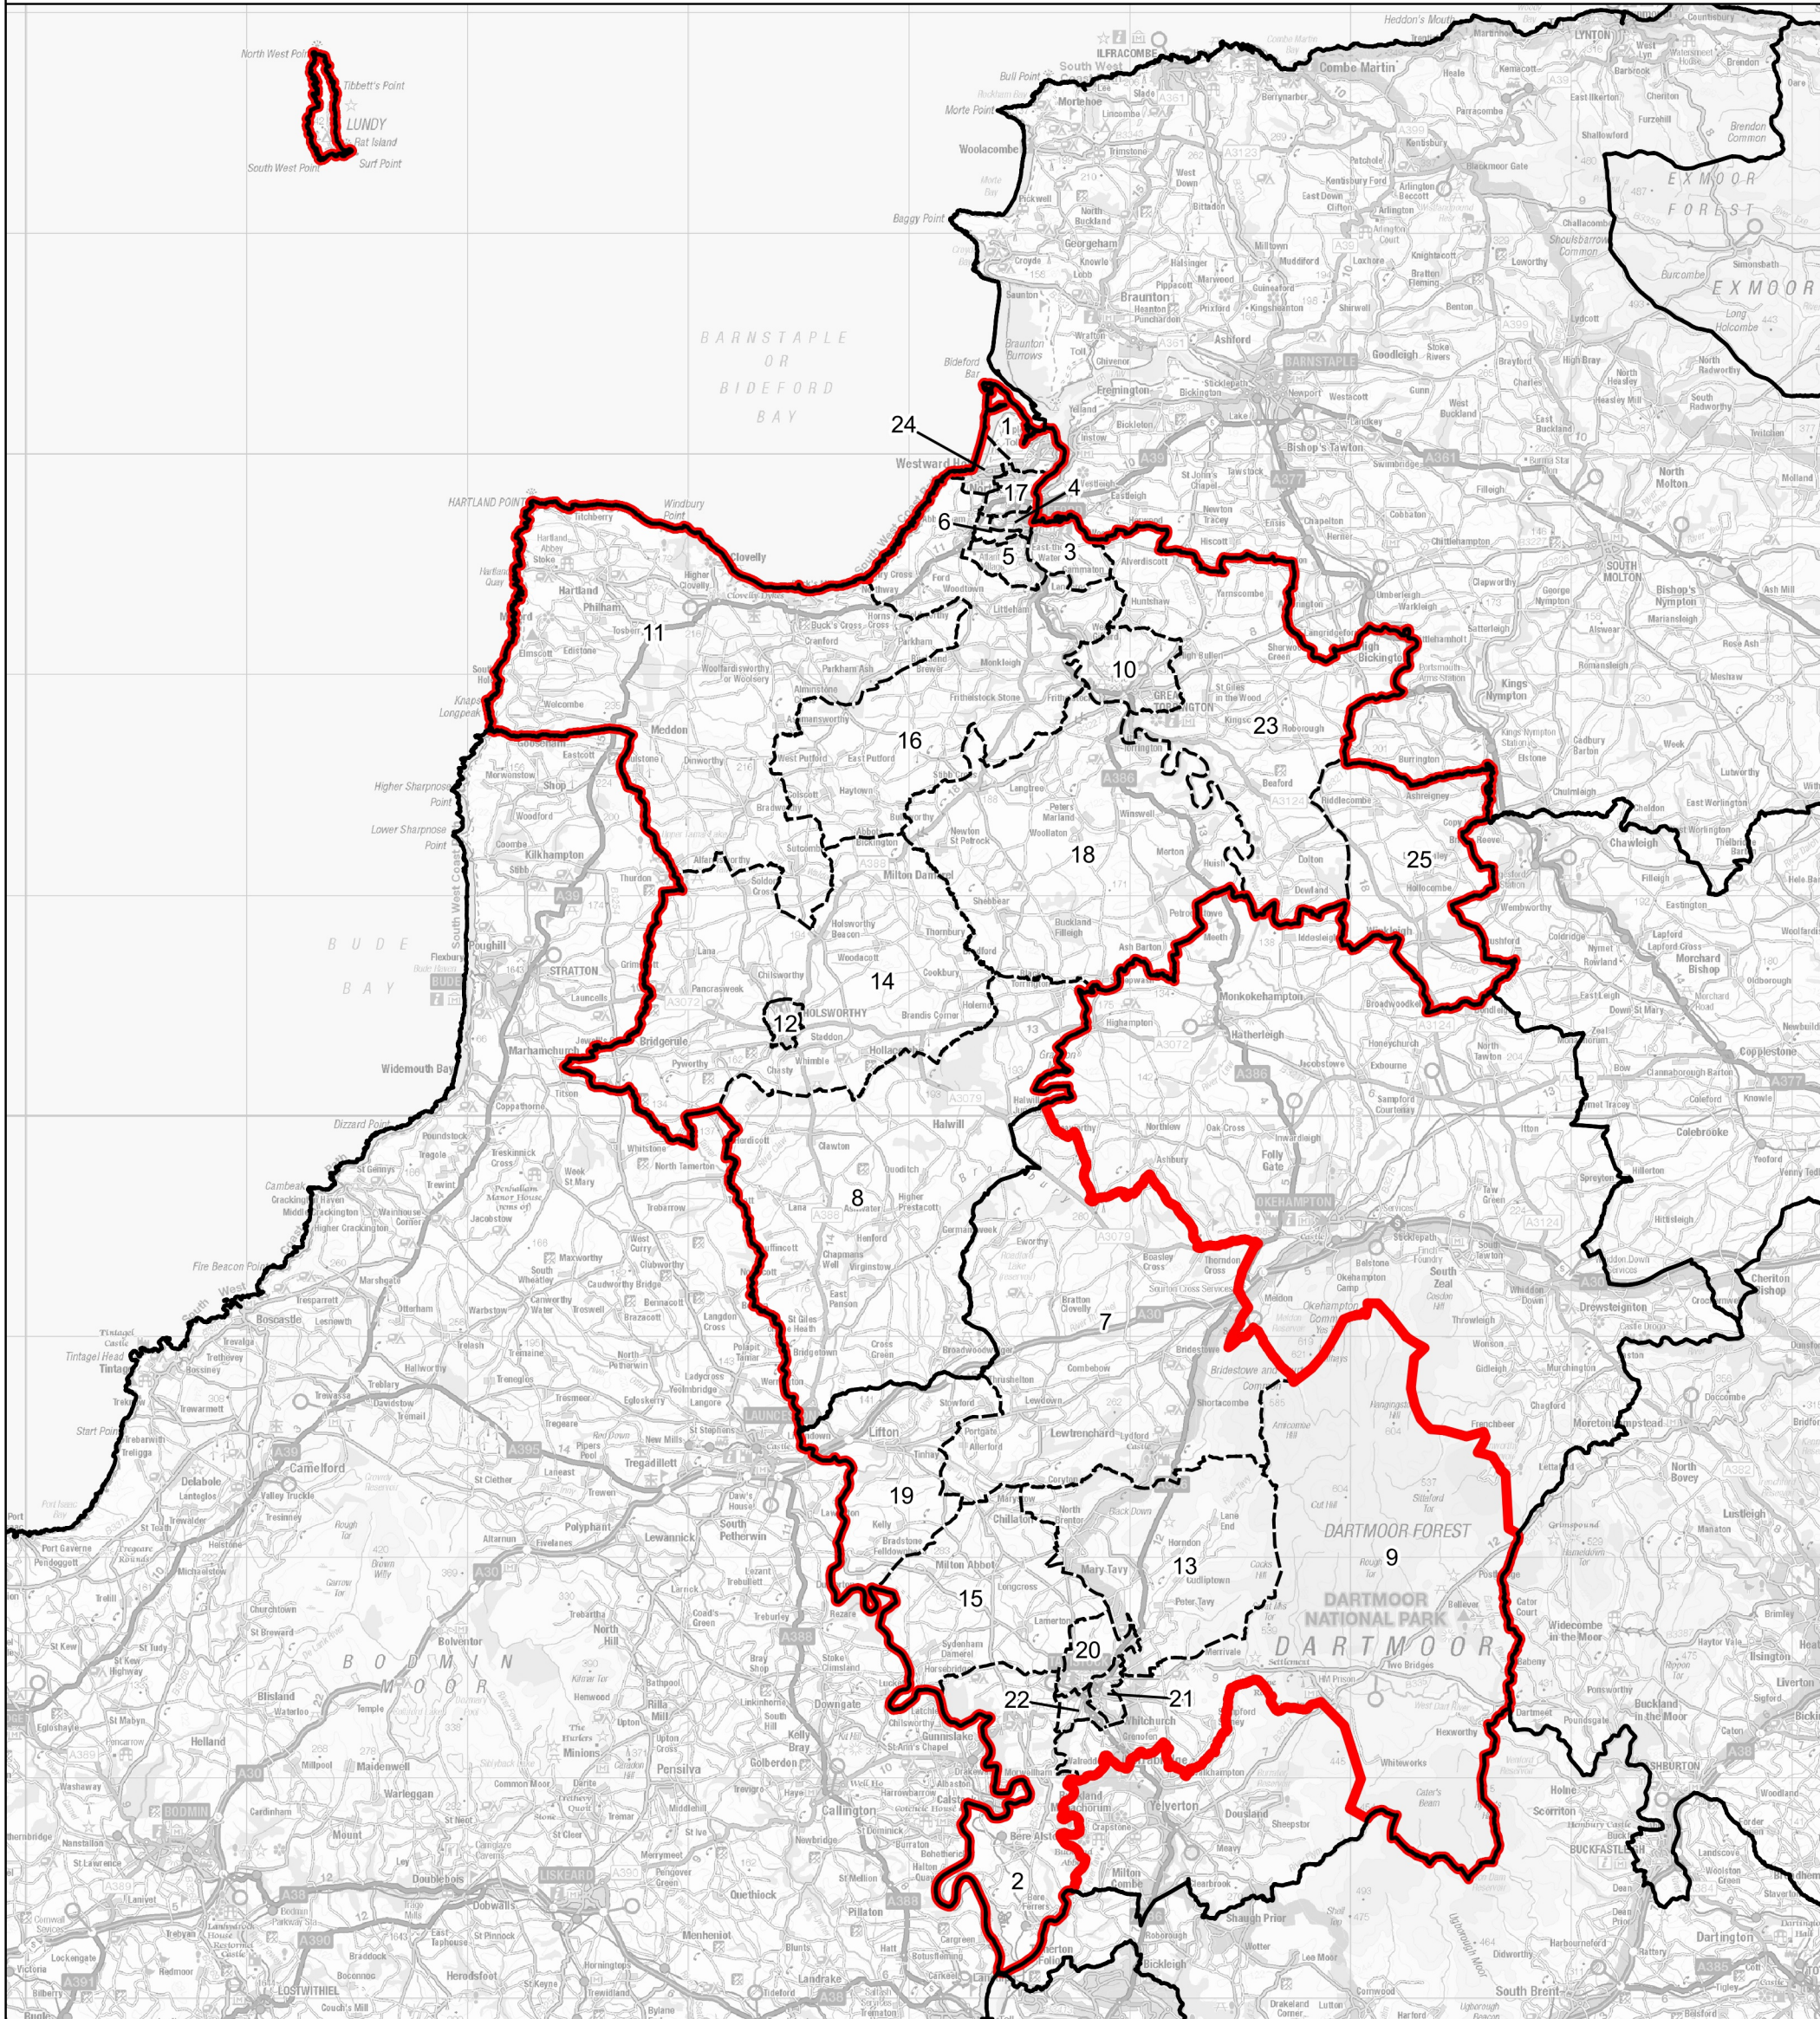

Boundary Commission for England - Revised Proposals for the South West Region

Torridge and Tavistock County Constituency - Electorate 74,802

Wards:

- | | | | |
|------------------|-----------------------|-------------------------|-----------------------------|
| 1 Appledore | 8 Broadheath | 15 Milton Ford | 22 Tavistock South West |
| 2 Bere Ferrers | 9 Dartmoor | 16 Monkleigh & Putford | 23 Two Rivers & Three Moors |
| 3 Bideford East | 10 Great Torrington | 17 Northam | 24 Westward Ho! |
| 4 Bideford North | 11 Hartland | 18 Shebbear & Langtree | 25 Winkleigh |
| 5 Bideford South | 12 Holsworthy | 19 Tamarside | |
| 6 Bideford West | 13 Mary Tavy | 20 Tavistock North | |
| 7 Bridestowe | 14 Milton & Tamarside | 21 Tavistock South East | |

- Constituency
- Local Authorities
- Wards

© Crown copyright and database rights 2022 OS 100018289. You are permitted to use this data solely to enable you to respond to, or interact with, the organisation that provided you with the data. You are not permitted to copy, sub-licence, distribute or sell any of this data to third parties in any form. Third party rights to enforce the terms of this licence shall be reserved to OS.

Torridge and Tavistock County Constituency