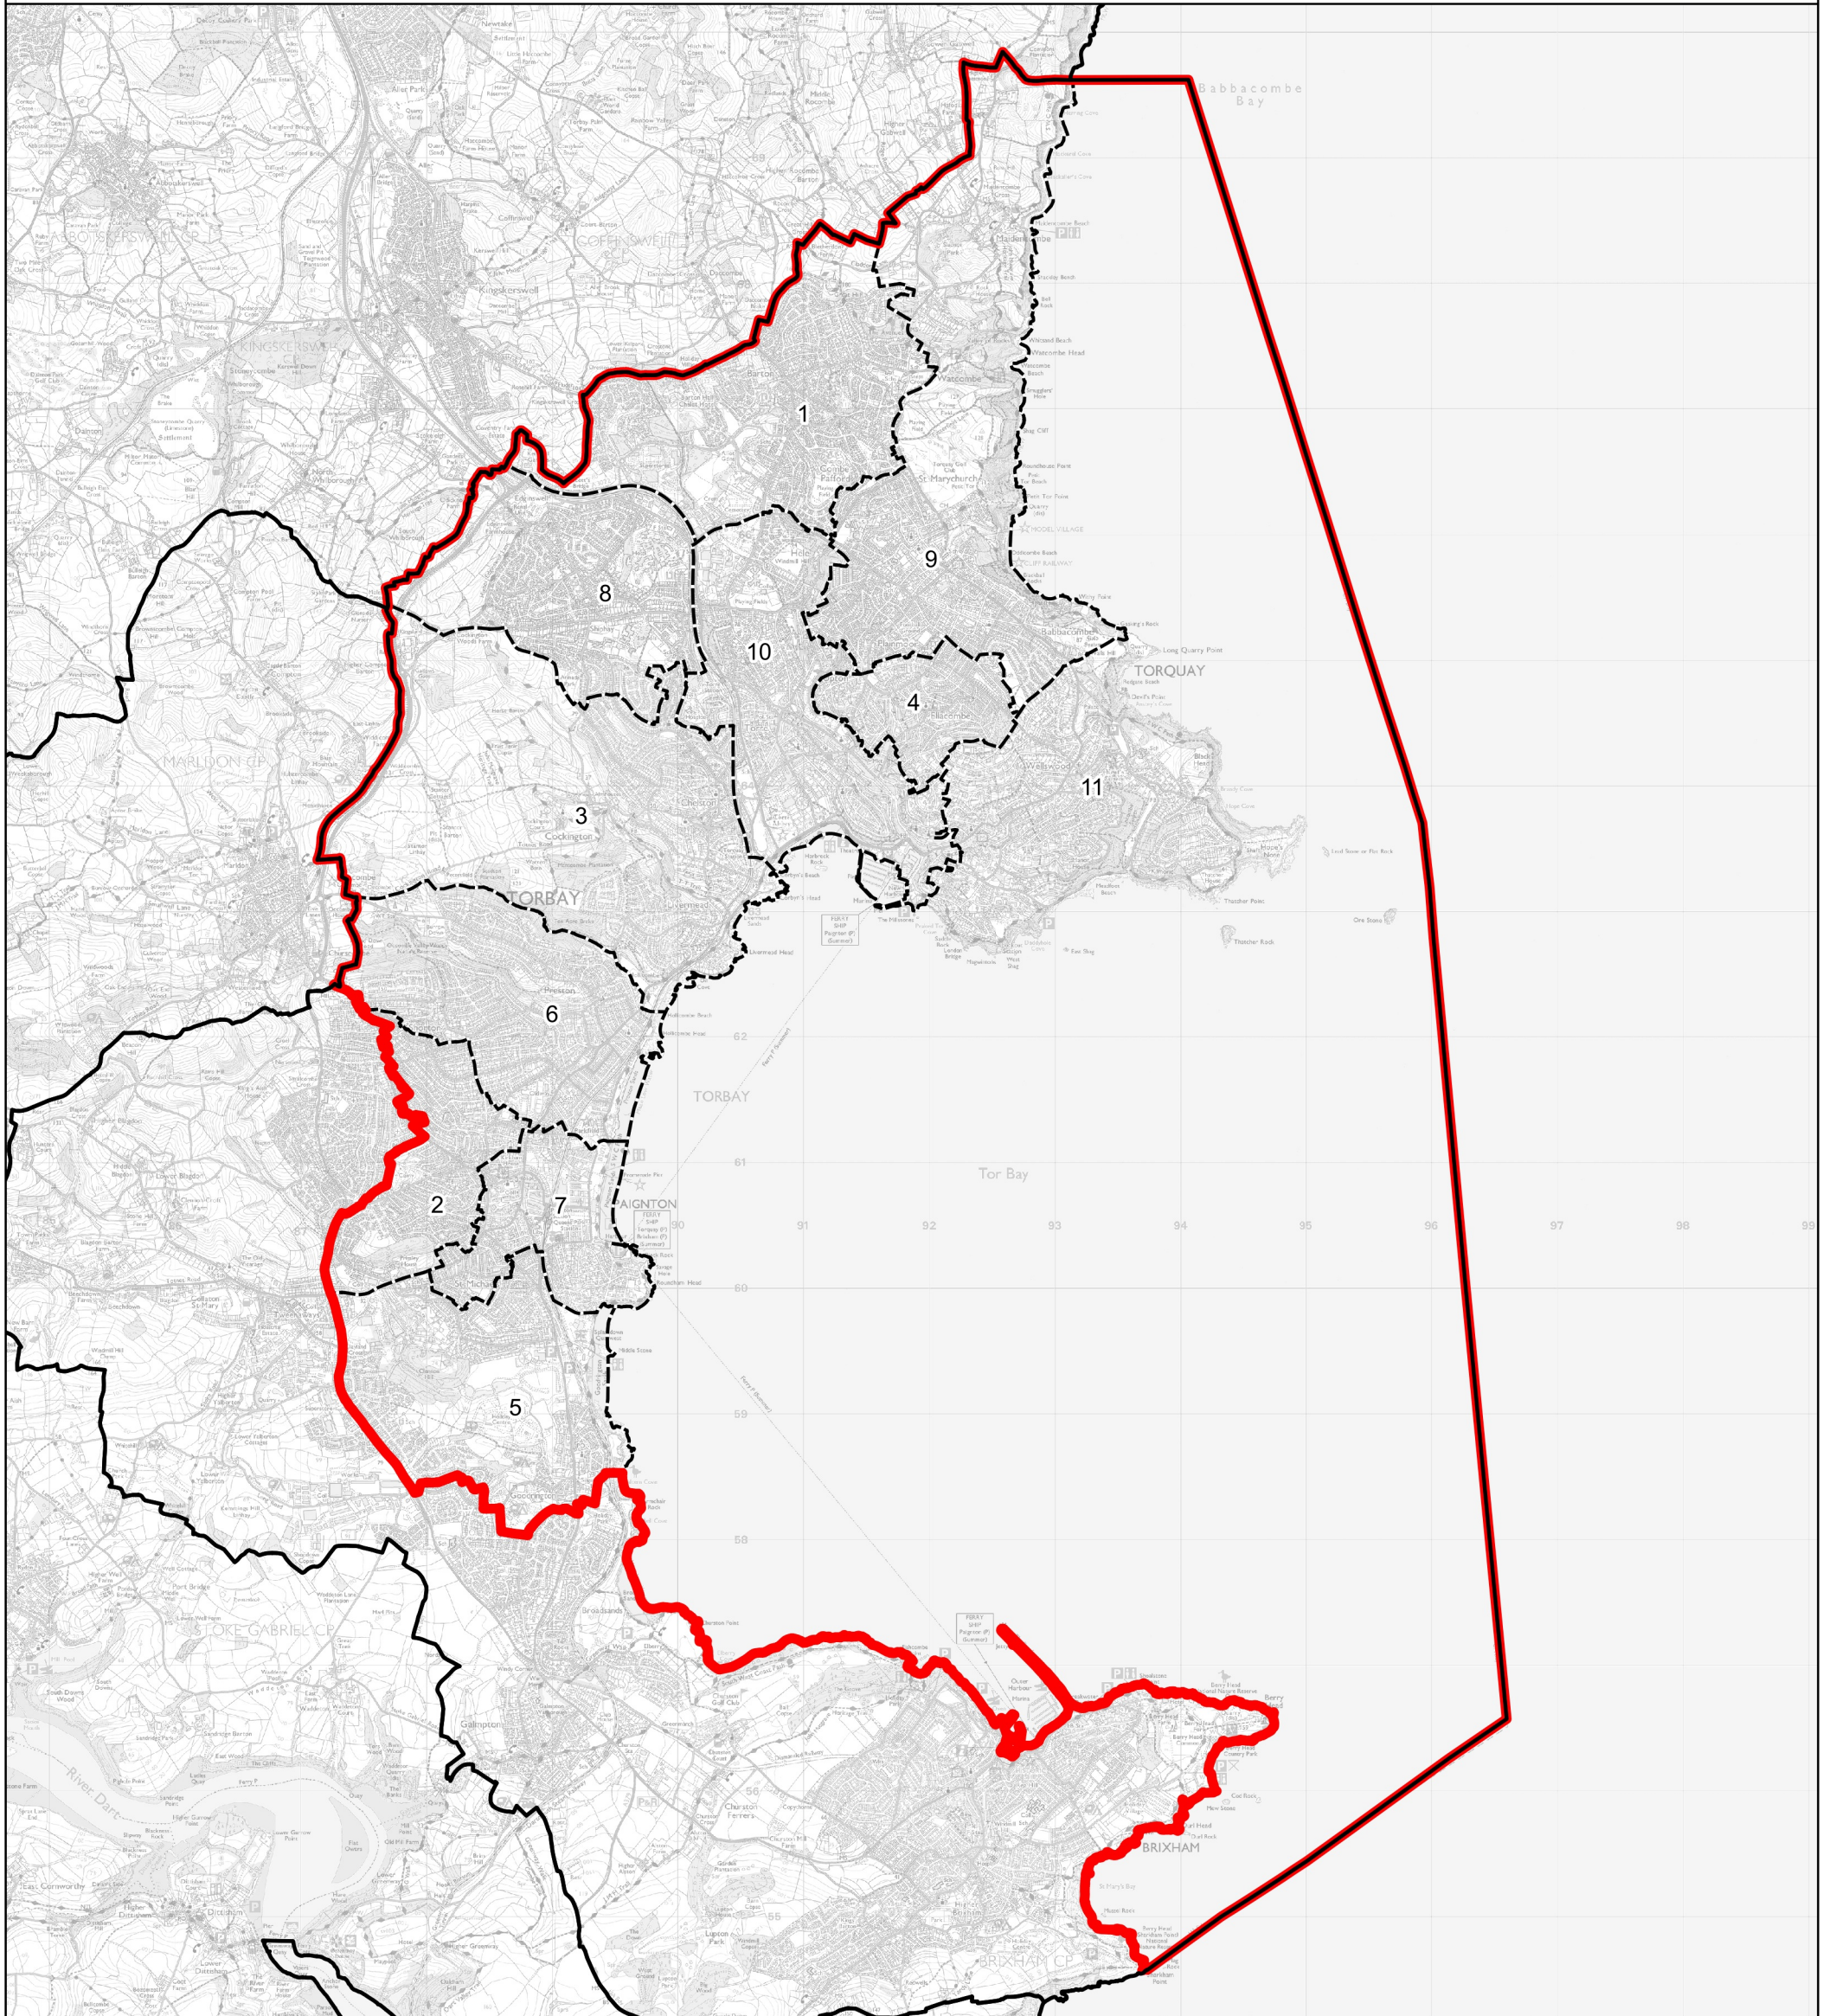

Boundary Commission for England - Revised Proposals for the South West Region

Torbay Borough Constituency - Electorate 75,742

Wards:

- | | |
|------------------------------|----------------------|
| 1 Barton with Watcombe | 7 Roundham with Hyde |
| 2 Clifton with Maidenway | 8 Shiphay |
| 3 Cockington with Chelston | 9 St. Marychurch |
| 4 Ellacombe | 10 Tormohun |
| 5 Goodrington with Roselands | 11 Wellswood |
| 6 Preston | |

- Constituency
- Local Authorities
- Wards

© Crown copyright and database rights 2022 OS 100018289. You are permitted to use this data solely to enable you to respond to, or interact with, the organisation that provided you with the data. You are not permitted to copy, sub-licence, distribute or sell any of this data to third parties in any form. Third party rights to enforce the terms of this licence shall be reserved to OS.

Torbay Borough Constituency