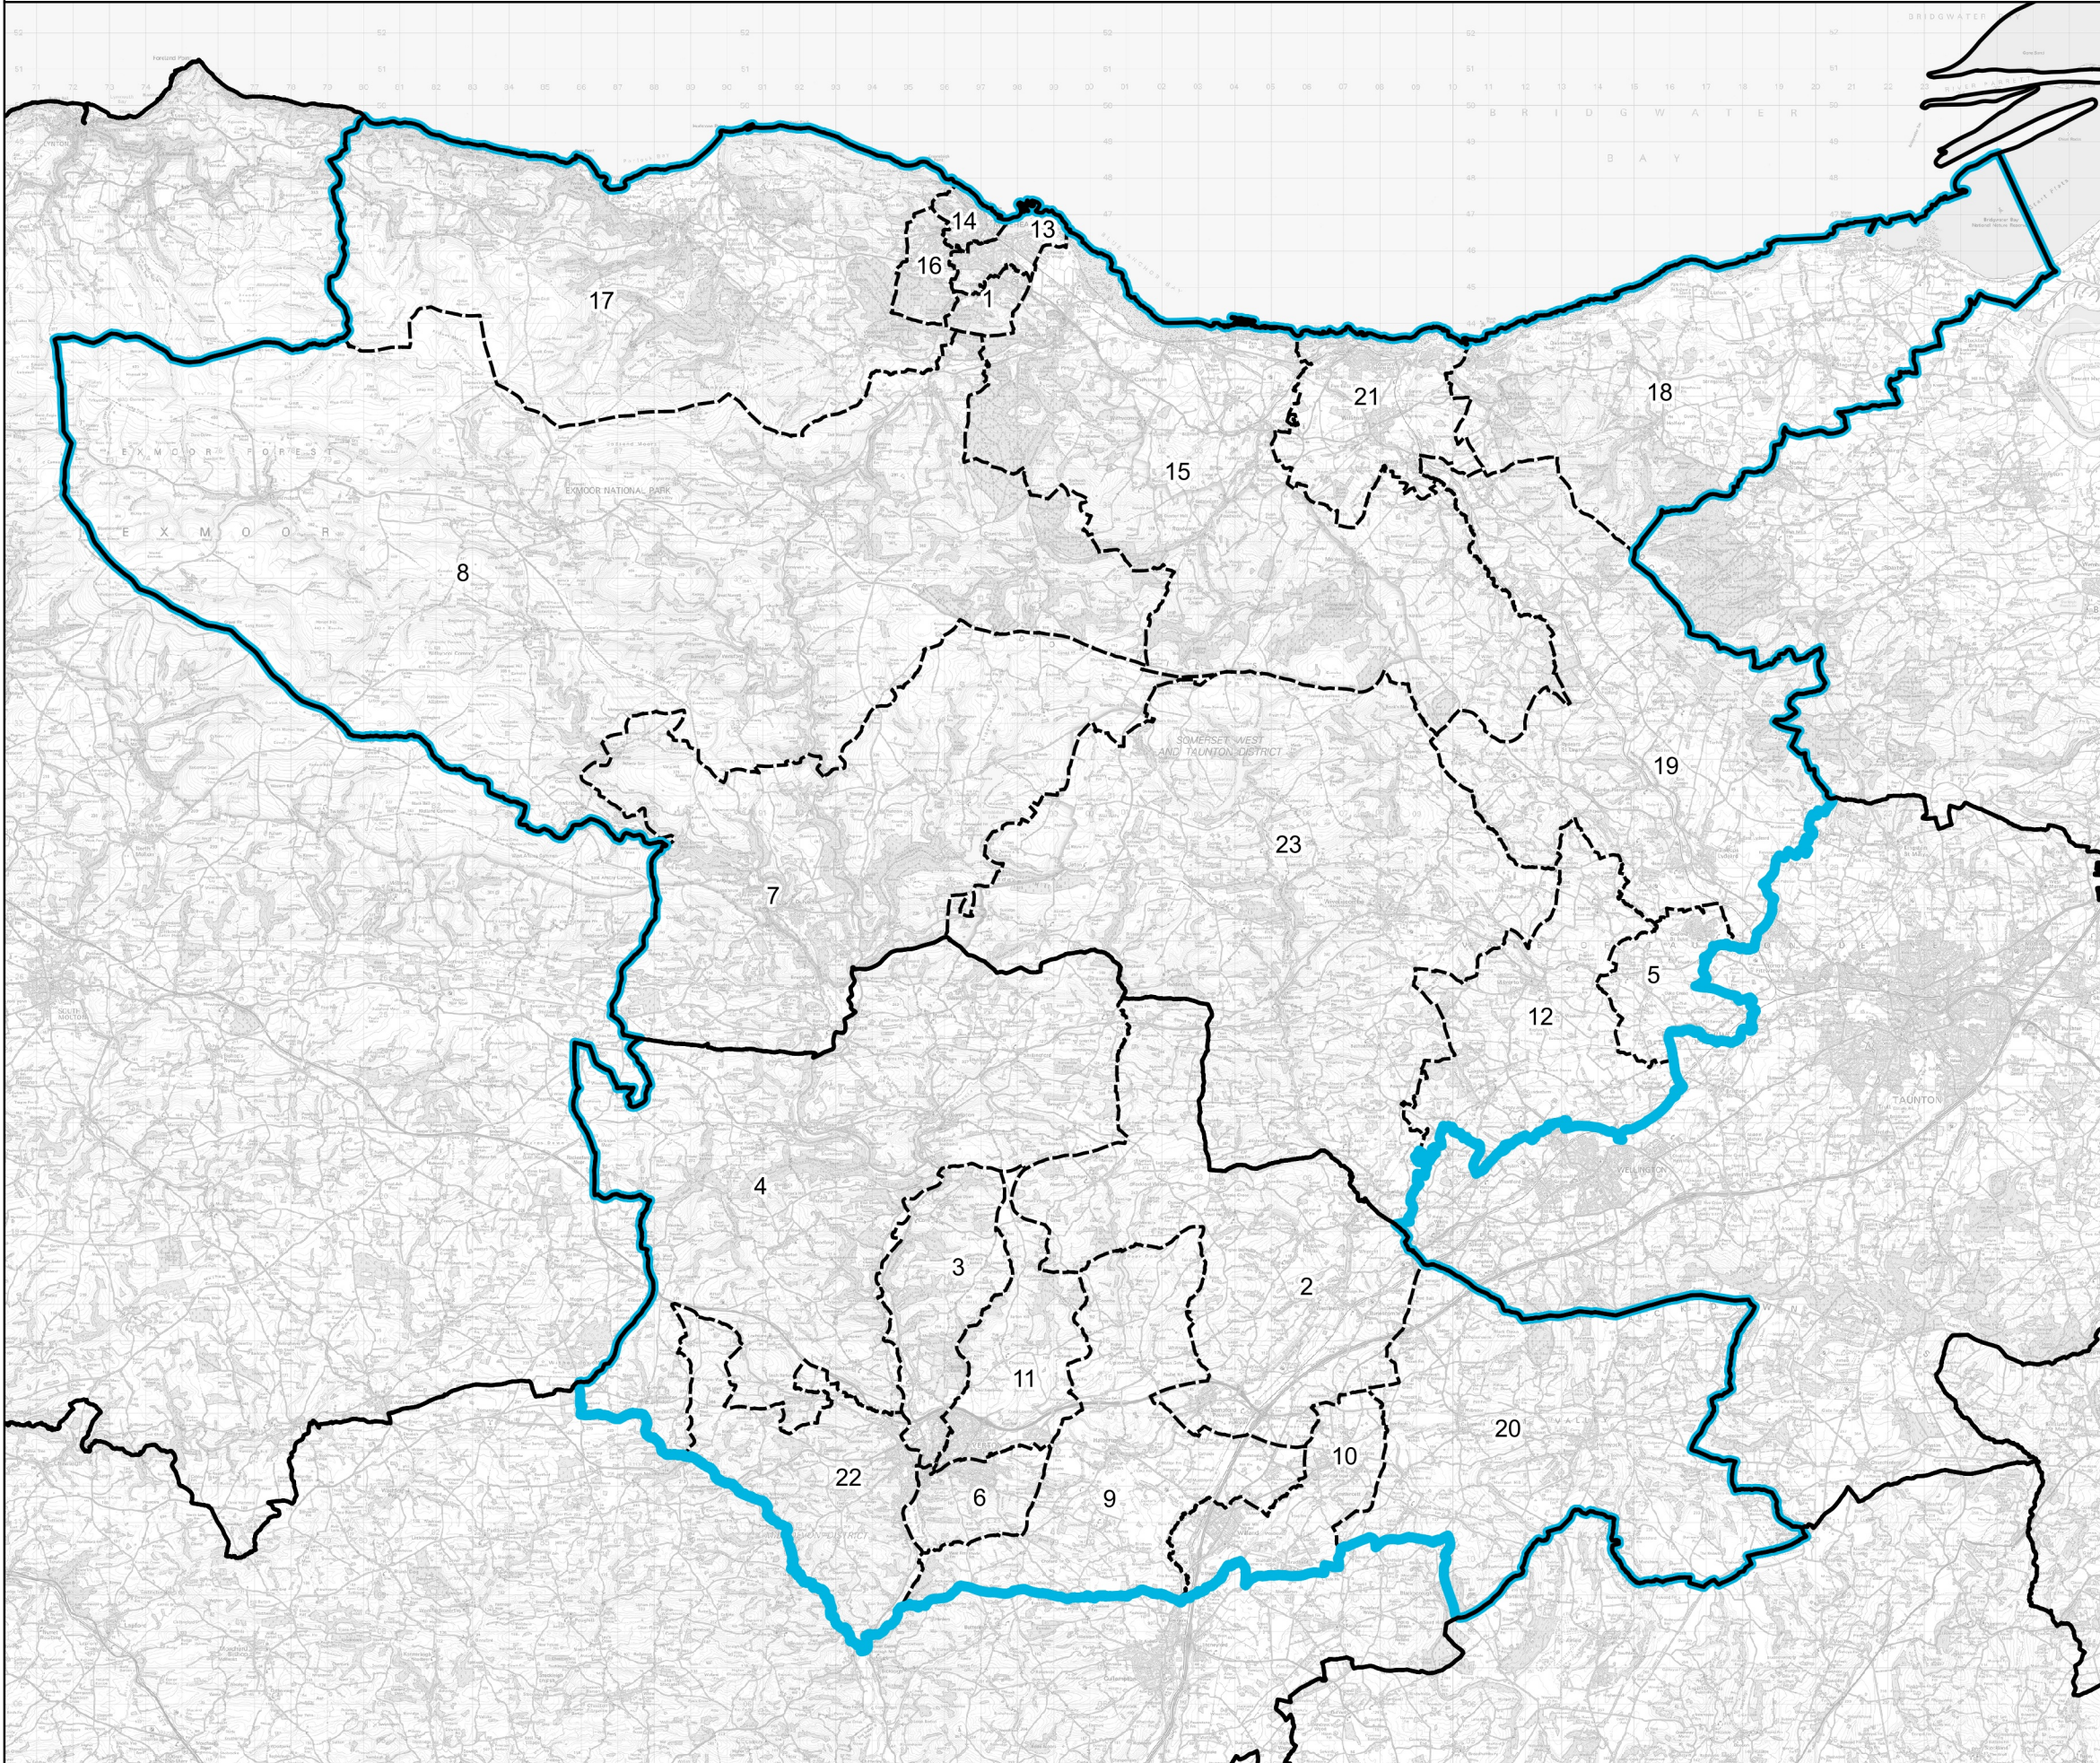

Boundary Commission for England - Revised Proposals for the South West Region

Tiverton and Minehead County Constituency - **Electorate 70,829**

- Wards:
- 1 Alcombe
 - 2 Canonsleigh
 - 3 Castle
 - 4 Clare and Shuttern
 - 5 Coford St. Luke & Oake
 - 6 Cranmore
 - 7 Dulverton & District
 - 8 Exmoor
 - 9 Halberton
 - 10 Lower Culm
 - 11 Lowman
 - 12 Milverton & District
 - 13 Minehead Central
 - 14 Minehead North
 - 15 Old Cleeve & District
 - 16 Periton & Woodcombe
 - 17 Porlock & District
 - 18 Quantock Vale
 - 19 South Quantock
 - 20 Upper Culm
 - 21 Watchet & Williton
 - 22 Westexe
 - 23 Wiveliscombe & District

- Constituency
- Local Authorities
- Wards

© Crown copyright and database rights 2022 OS 100018289. You are permitted to use this data solely to enable you to respond to, or interact with, the organisation that provided you with the data. You are not permitted to copy, sub-licence, distribute or sell any of this data to third parties in any form. Third party rights to enforce the terms of this licence shall be reserved to OS.

Tiverton and Minehead County Constituency