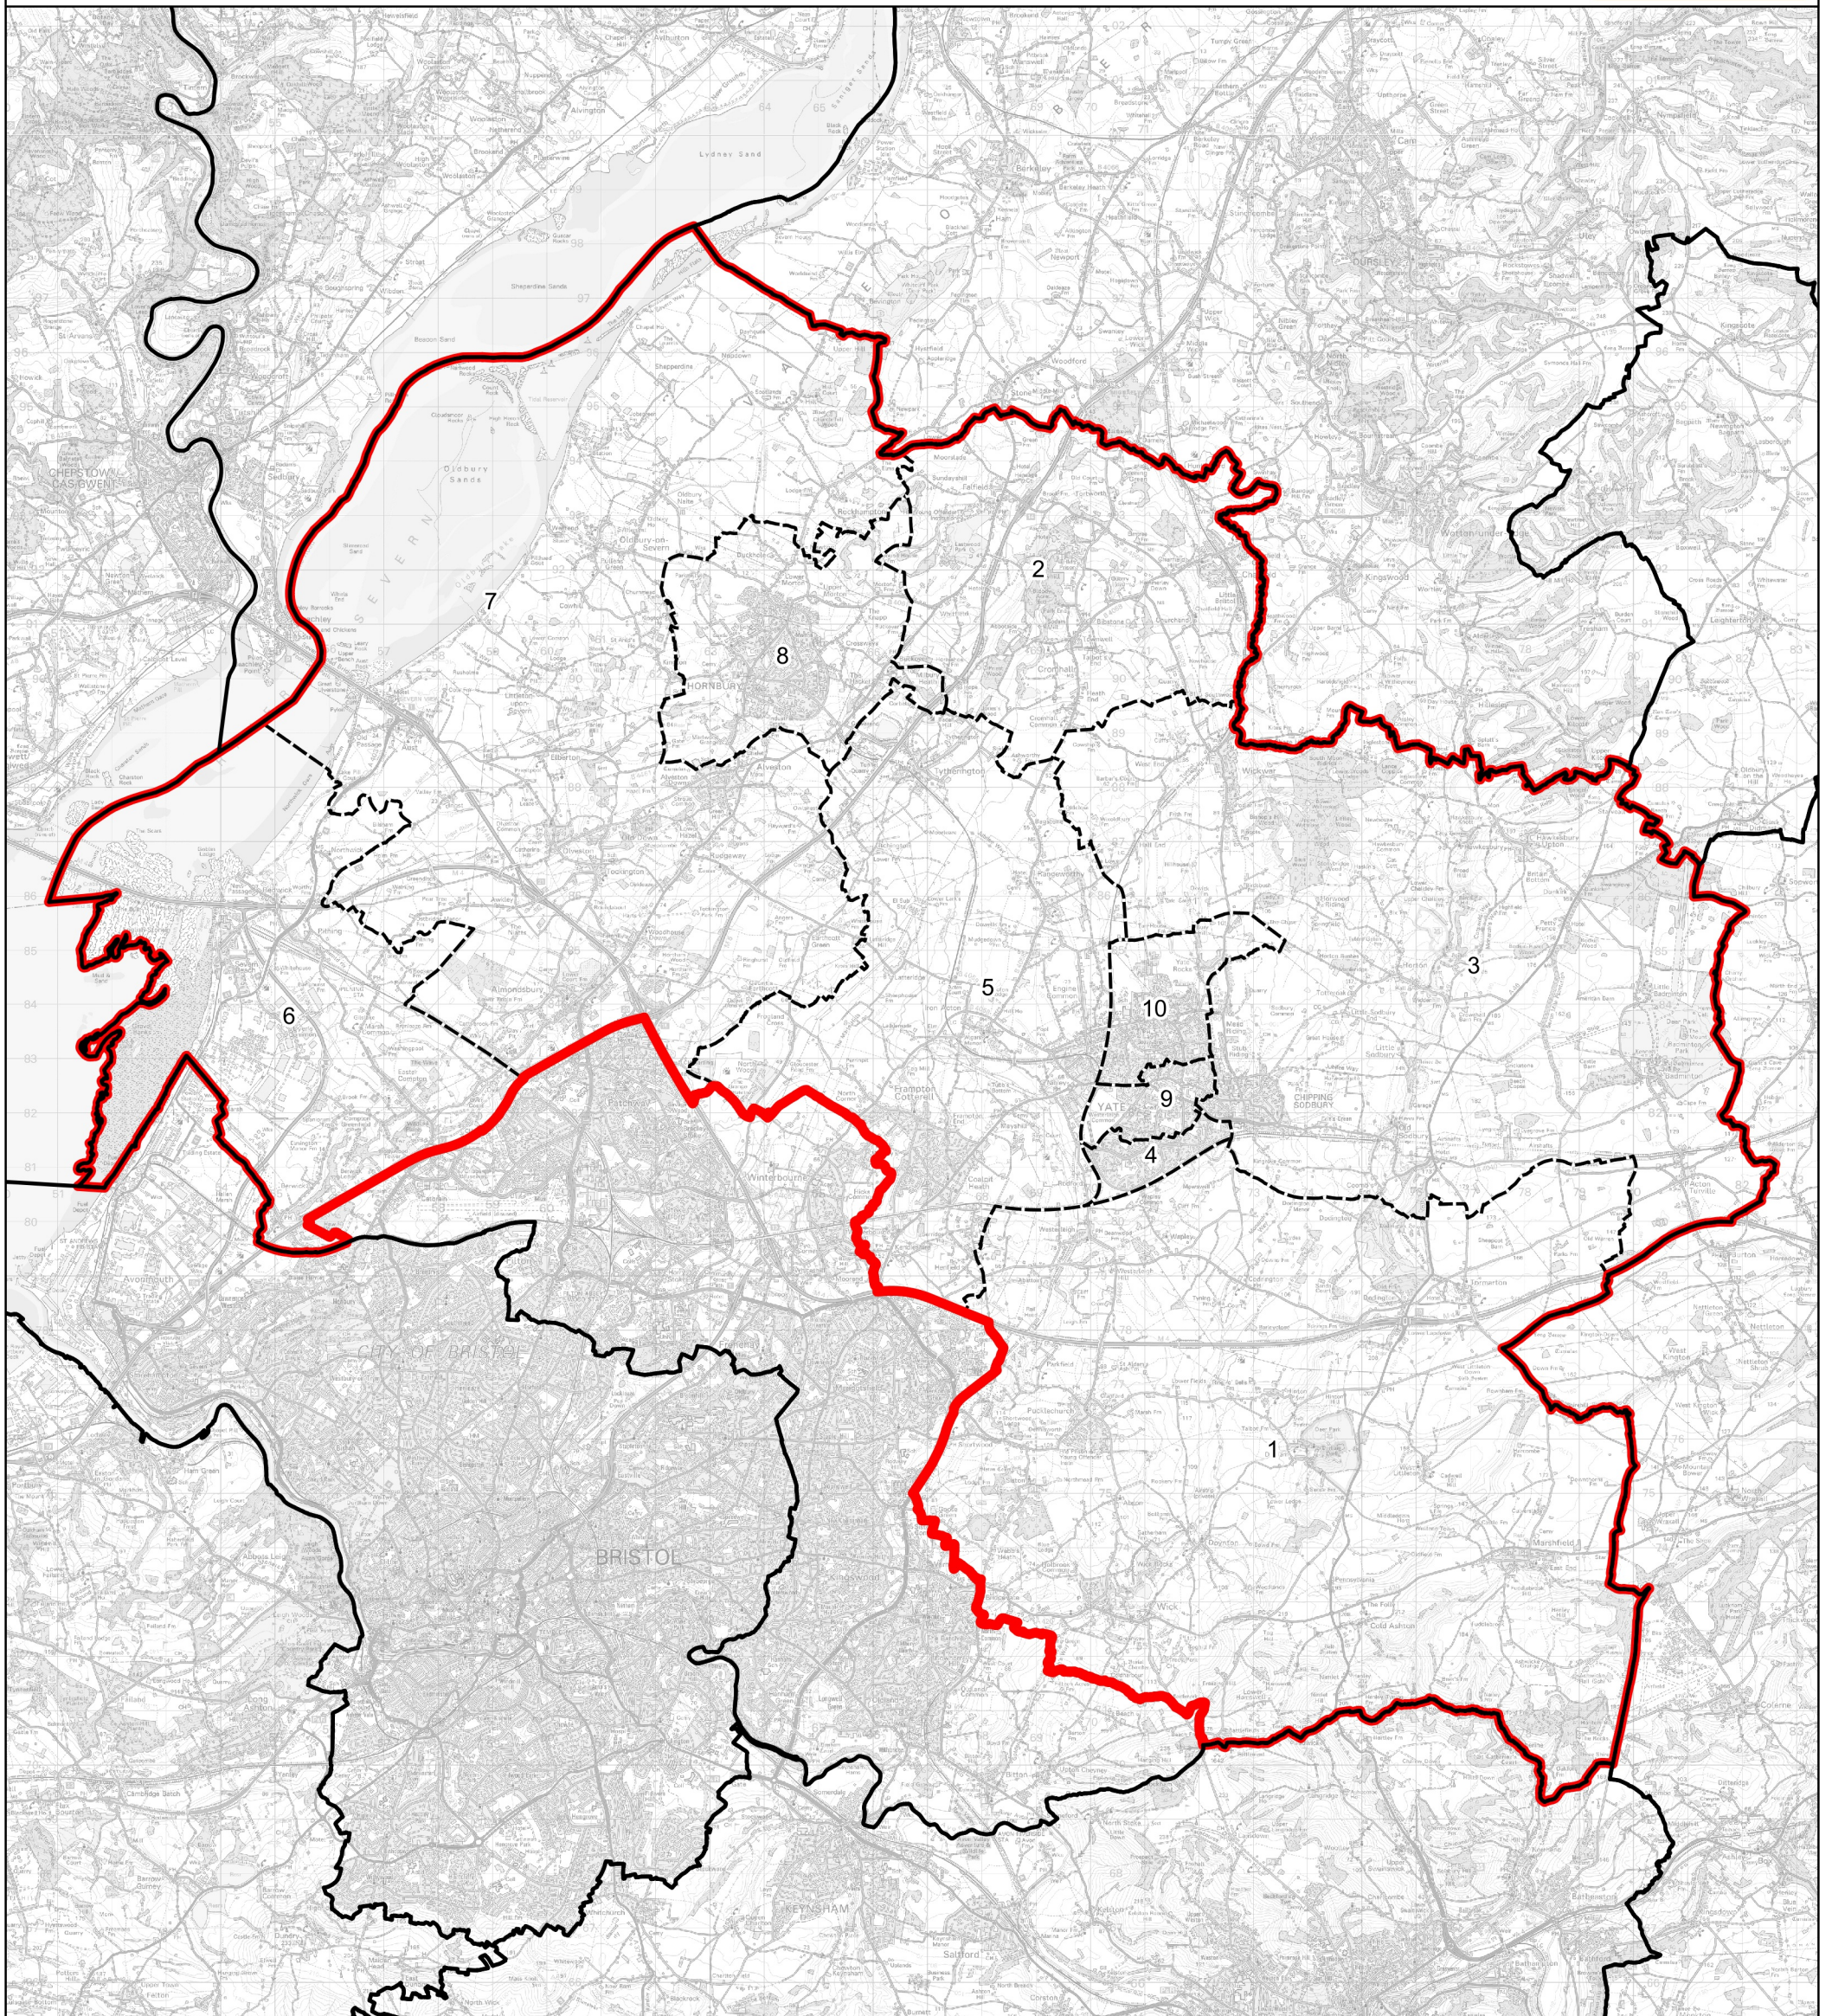

Boundary Commission for England - Revised Proposals for the South West Region

Thornbury and Yate County Constituency - Electorate 74,935

- Wards:
- | | |
|------------------------------------|----------------|
| 1 Boyd Valley | 7 Severn Vale |
| 2 Charfield | 8 Thornbury |
| 3 Chipping Sodbury & Cotswold Edge | 9 Yate Central |
| 4 Dodington | 10 Yate North |
| 5 Frampton Cotterell | |
| 6 Piling & Severn Beach | |

- Constituency
- Local Authorities
- Wards

© Crown copyright and database rights 2022 OS 100018289. You are permitted to use this data solely to enable you to respond to, or interact with, the organisation that provided you with the data. You are not permitted to copy, sub-licence, distribute or sell any of this data to third parties in any form. Third party rights to enforce the terms of this licence shall be reserved to OS.

Thornbury and Yate County Constituency