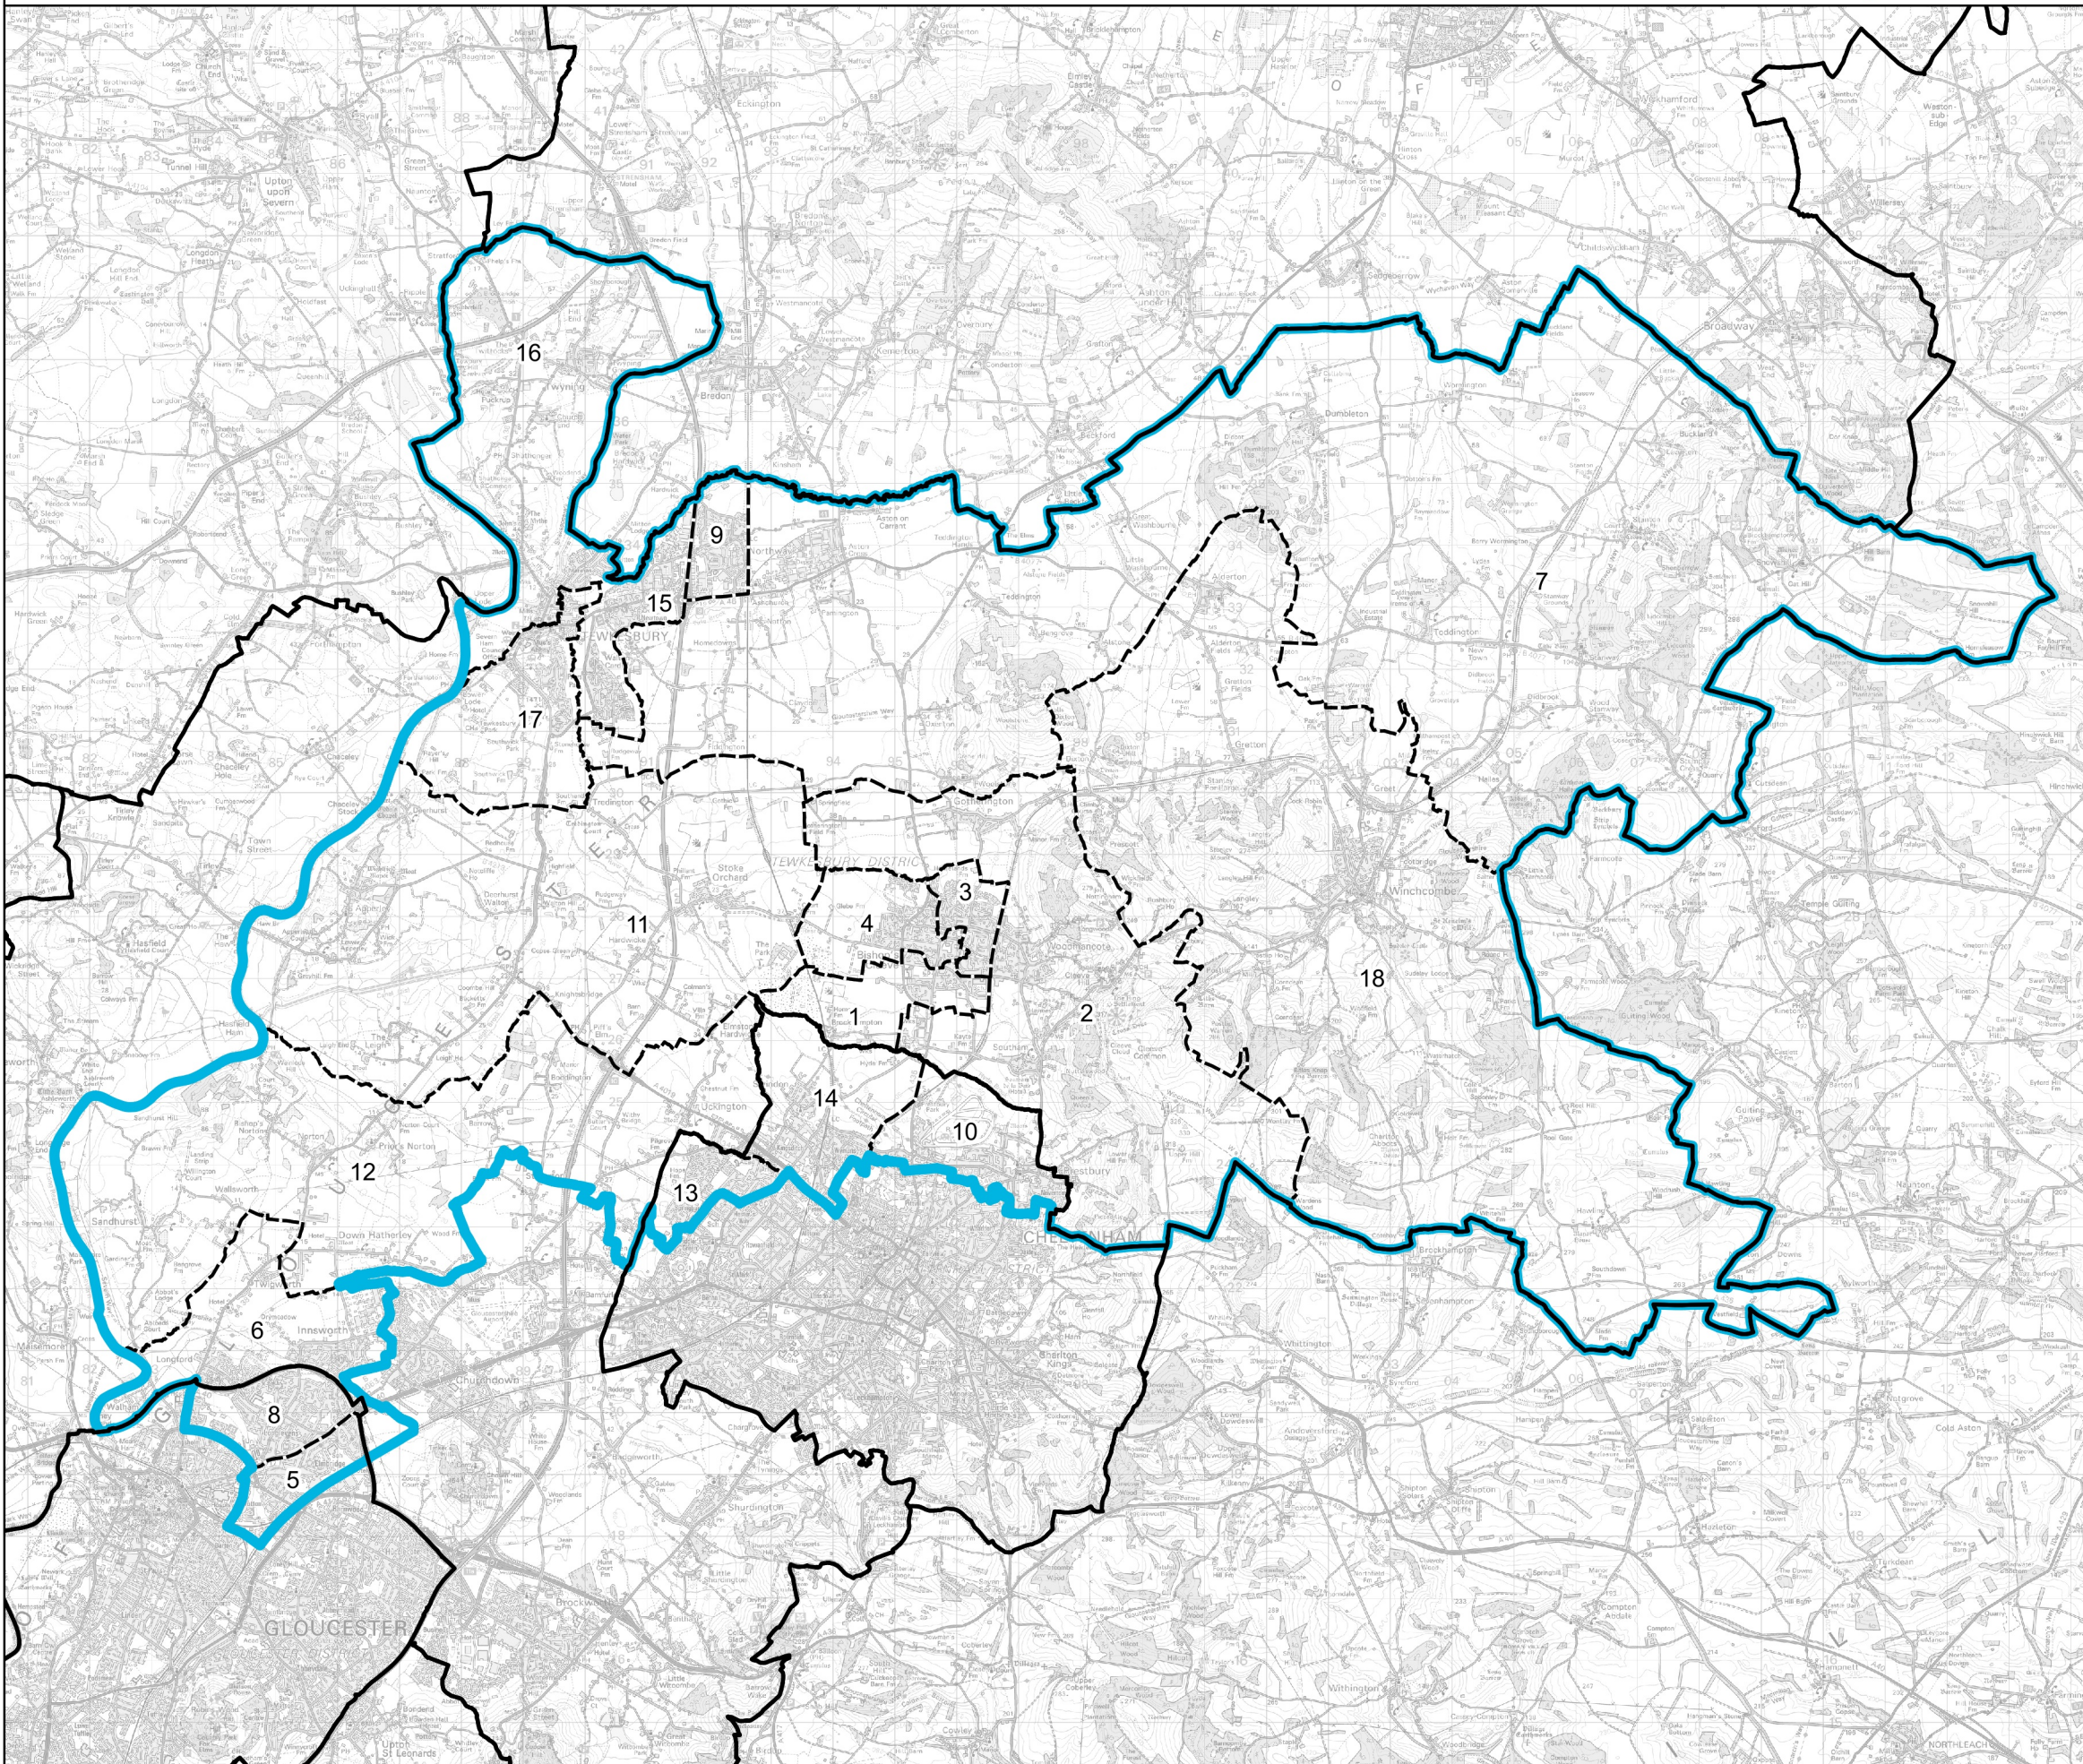

# Boundary Commission for England - Revised Proposals for the South West Region

Tewkesbury County Constituency - **Electorate 72,426**

Wards:

- 1 Cleeve Grange
- 2 Cleeve Hill
- 3 Cleeve St. Michael's
- 4 Cleeve West
- 5 Elmbridge
- 6 Innsworth
- 7 Isbourne
- 8 Longlevens
- 9 Northway
- 10 Prestbury
- 11 Severn Vale North
- 12 Severn Vale South
- 13 Springbank
- 14 Swindon Village
- 15 Tewkesbury East
- 16 Tewkesbury North & Twyning
- 17 Tewkesbury South
- 18 Winchcombe

 Constituency  
 Local Authorities  
 Wards

© Crown copyright and database rights 2022 OS 100018289. You are permitted to use this data solely to enable you to respond to, or interact with, the organisation that provided you with the data. You are not permitted to copy, sub-licence, distribute or sell any of this data to third parties in any form. Third party rights to enforce the terms of this licence shall be reserved to OS.

Tewkesbury County Constituency