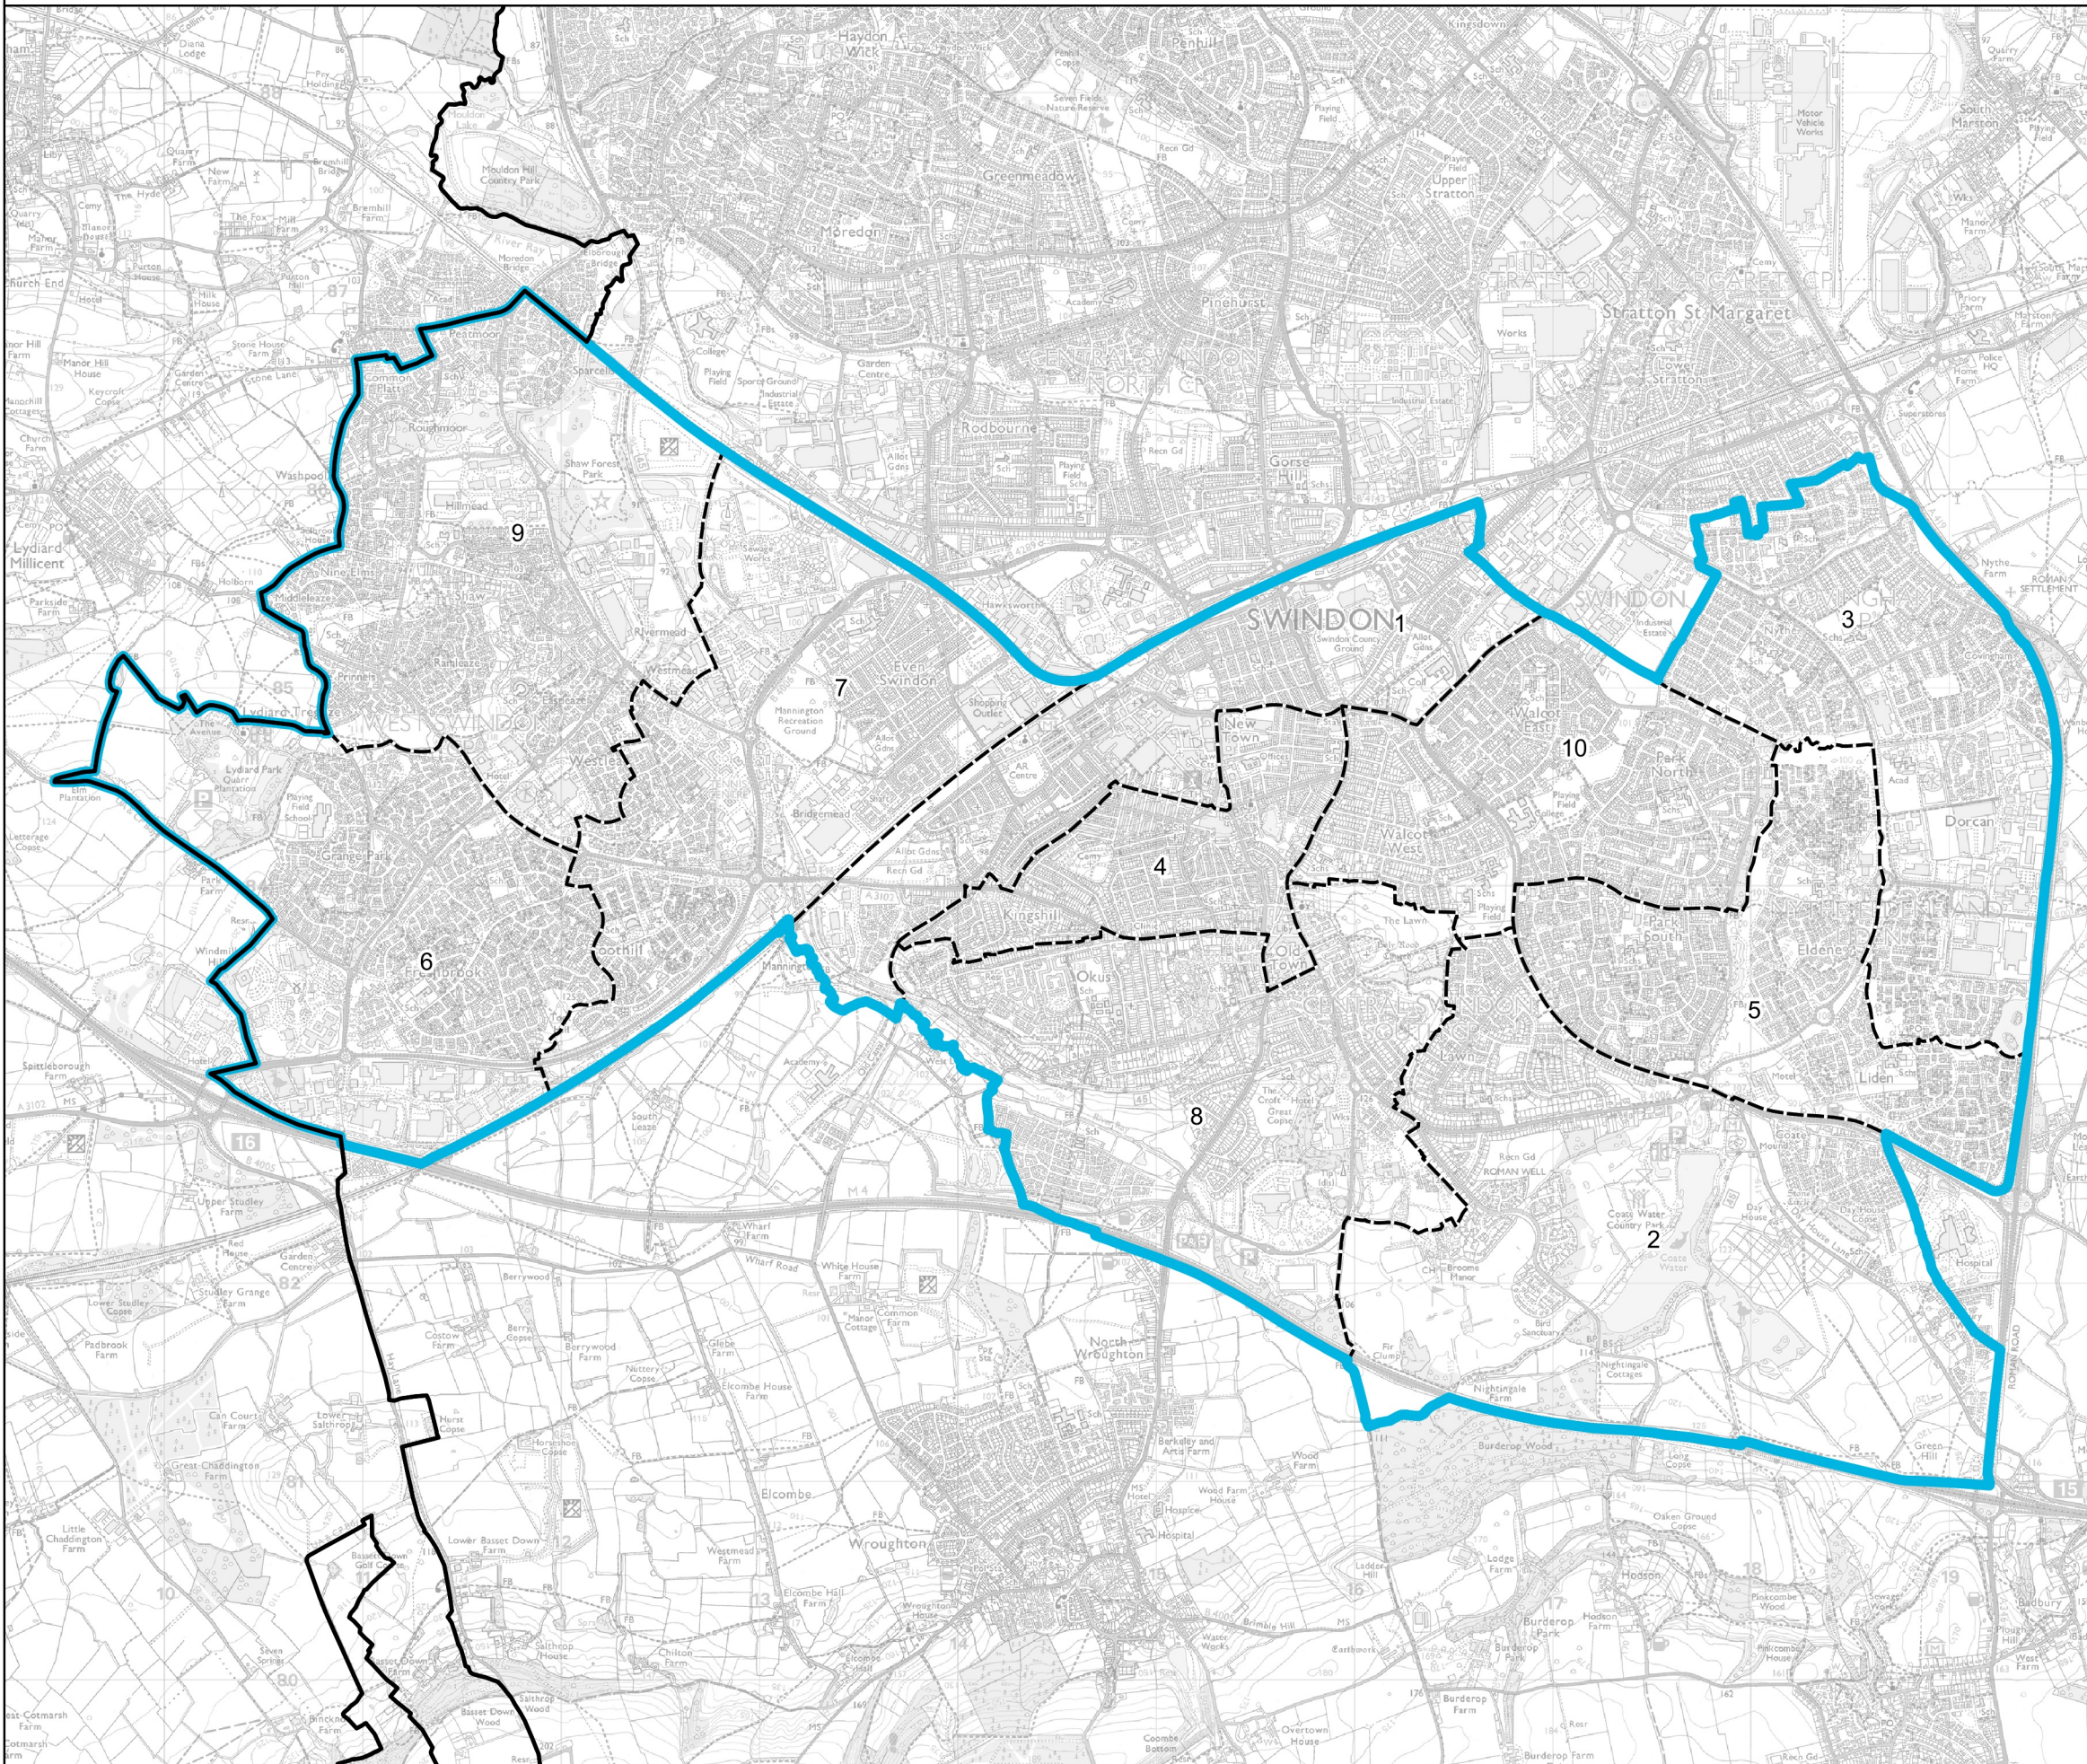

Boundary Commission for England - Revised Proposals for the South West Region

Swindon South Borough Constituency - **Electorate 72,468**

Wards:

- 1 Central
- 2 Chiseldon and Lawn (Part)
- 3 Covingham and Dorcan
- 4 Eastcott
- 5 Liden, Eldene and Park South
- 6 Lydiard and Freshbrook
- 7 Mannington and Western
- 8 Old Town
- 9 Shaw
- 10 Walcot and Park North

Swindon South Borough Constituency