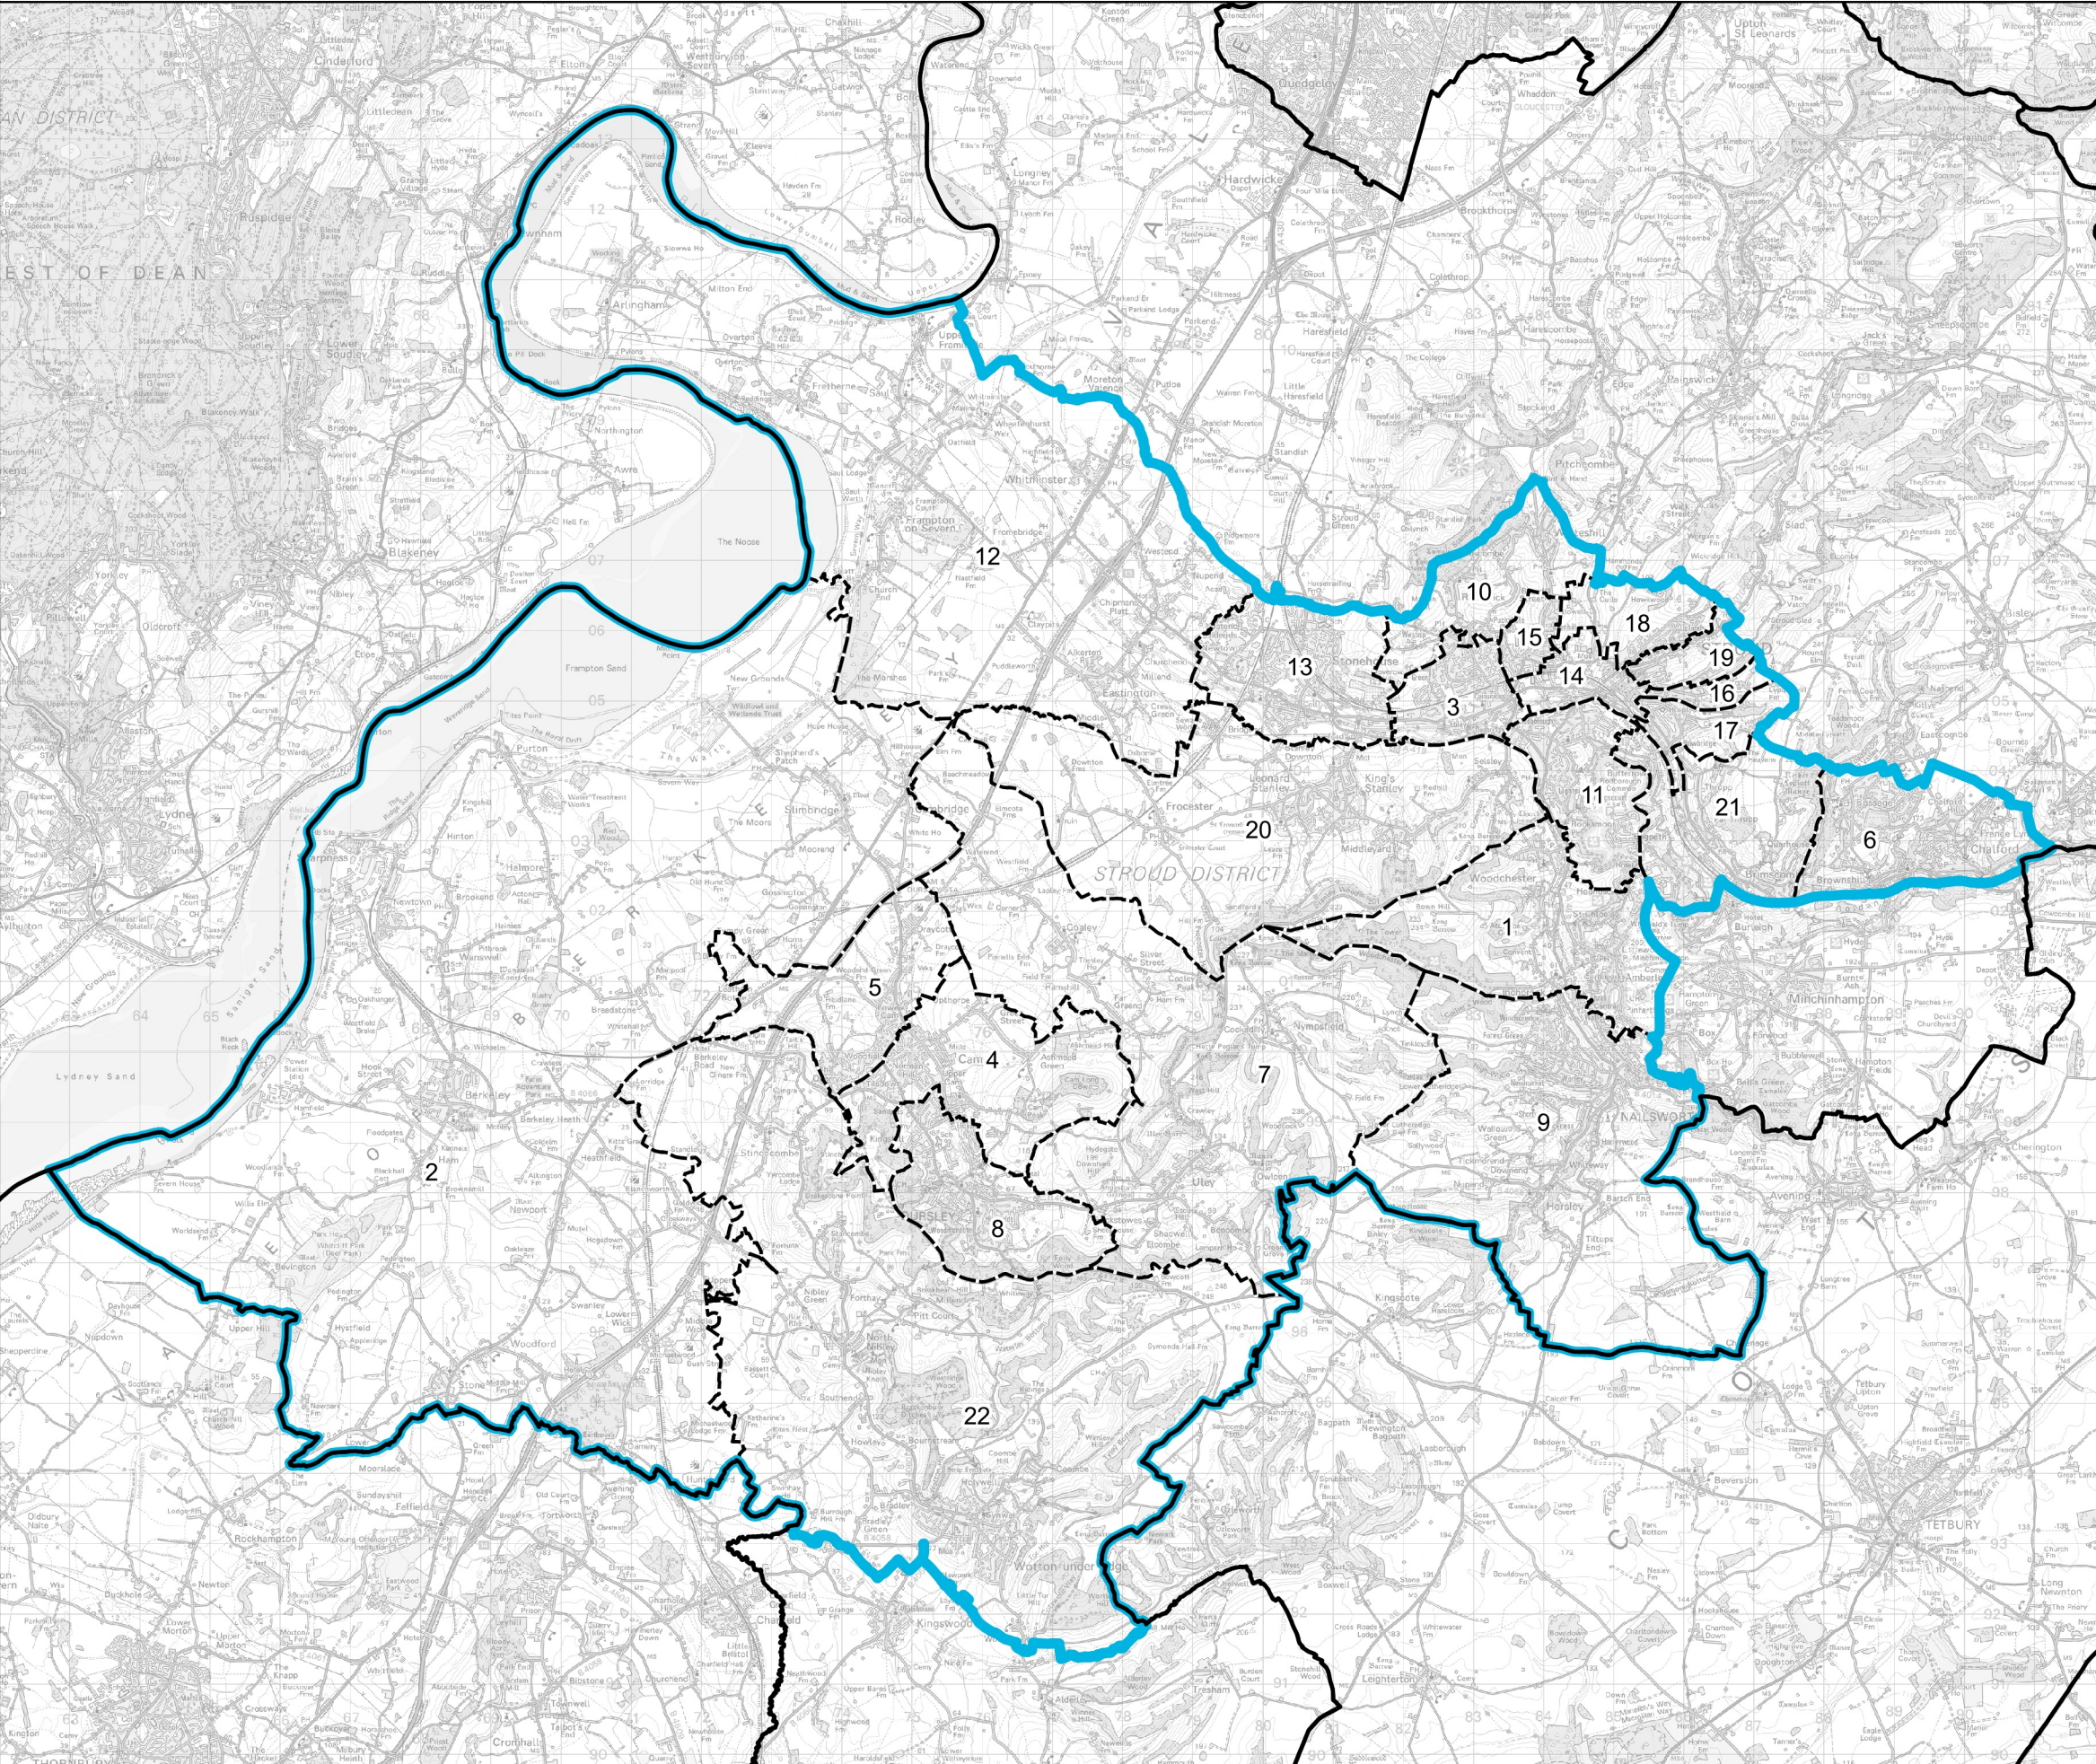

Boundary Commission for England - Revised Proposals for the South West Region

Stroud County Constituency - **Electorate 76,249**

- Wards:
- 1 Amberley and Woodchester
 - 2 Berkeley Vale
 - 3 Cainscross
 - 4 Cam East
 - 5 Cam West
 - 6 Chalford
 - 7 Coaley & Uley
 - 8 Dursley
 - 9 Nailsworth
 - 10 Randwick, Whiteshill & Ruscombe
 - 11 Rodborough
 - 12 Severn
 - 13 Stonehouse
 - 14 Stroud Central
 - 15 Stroud Farmhill & Paganhill
 - 16 Stroud Slade
 - 17 Stroud Trinity
 - 18 Stroud Uplands
 - 19 Stroud Valley
 - 20 The Stanleys
 - 21 Thrupp
 - 22 Wotton-under-Edge

- Constituency
- Local Authorities
- Wards

0 1 2 km

© Crown copyright and database rights 2022 OS 100018289. You are permitted to use this data solely to enable you to respond to, or interact with, the organisation that provided you with the data. You are not permitted to copy, sub-licence, distribute or sell any of this data to third parties in any form. Third party rights to enforce the terms of this licence shall be reserved to OS.

Stroud County Constituency