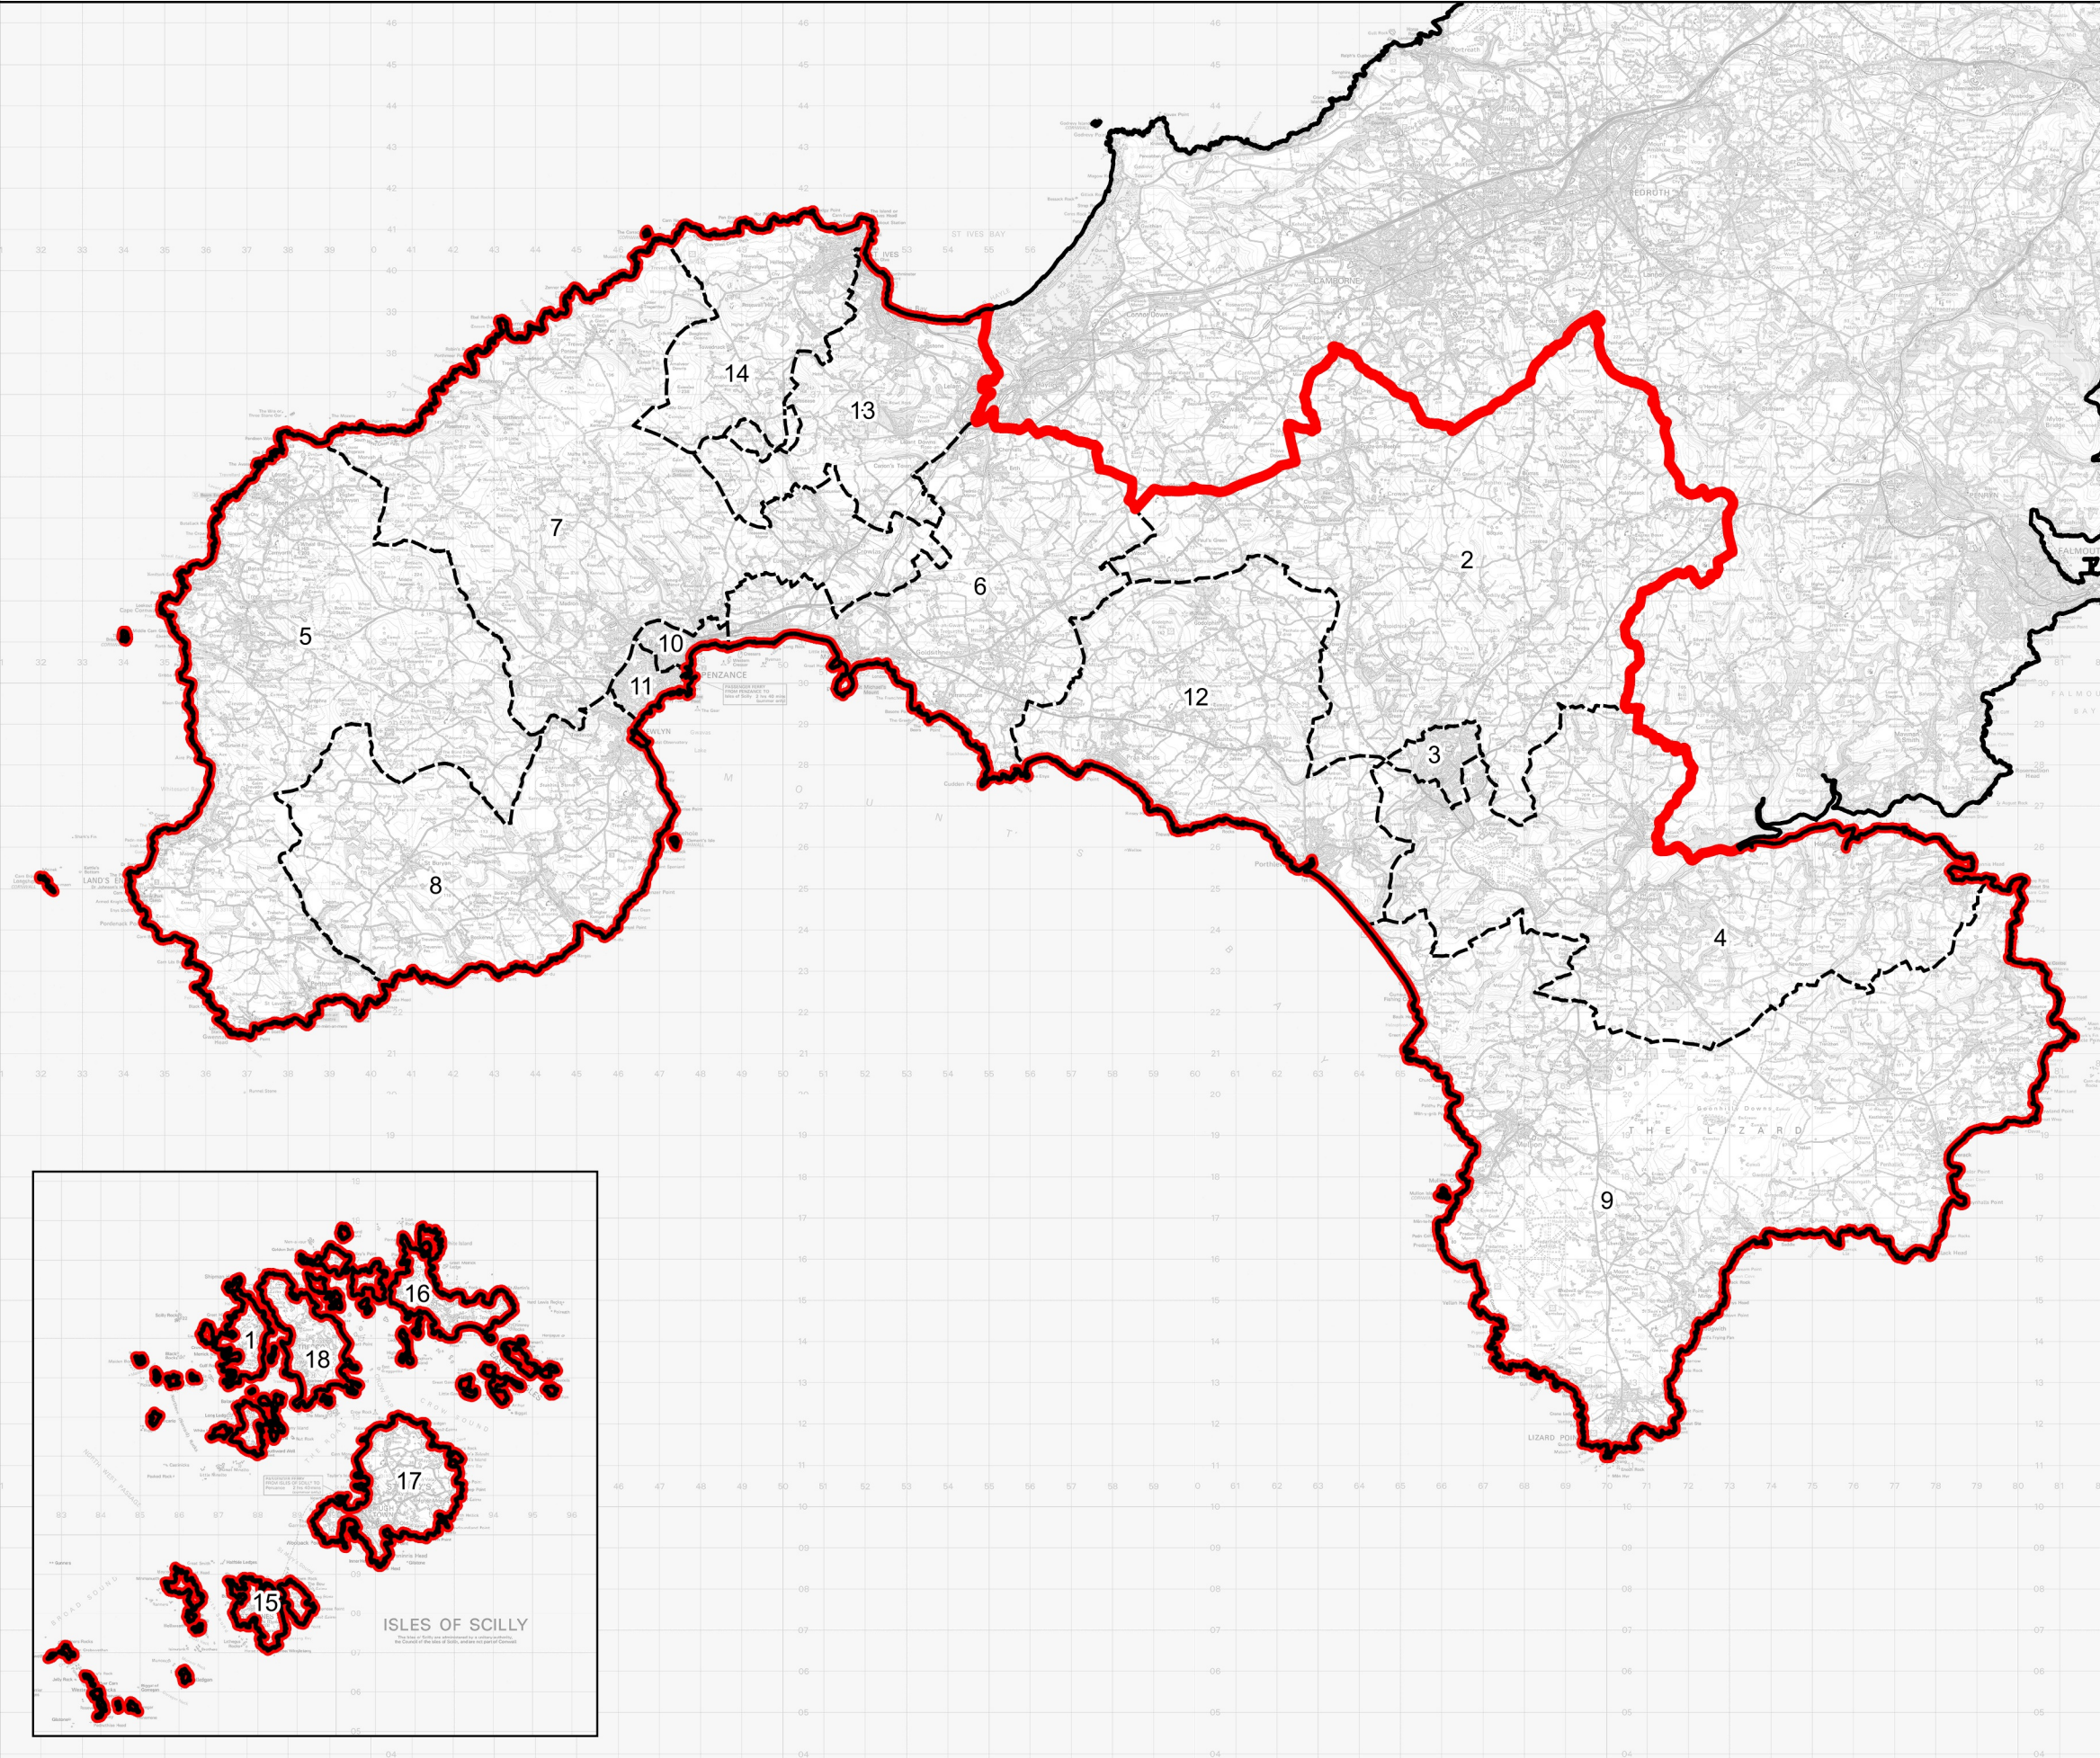

Boundary Commission for England - Revised Proposals for the South West Region

St Ives County Constituency - Electorate 70,107

Wards:

- 1 Bryher
- 2 Crowan, Sithney & Wendron
- 3 Helston North
- 4 Helston South & Meneage
- 5 Land's End
- 6 Long Rock, Marazion & St Erth
- 7 Ludgvan, Madron, Gulval & Heamoor
- 8 Mousehole, Newlyn & Buryan
- 9 Mullion & St Keverne
- 10 Penzance East
- 11 Penzance Promenade
- 12 Porthleven, Breage & Germoe
- 14 St Ives West & Towednack
- 15 St. Agnes
- 16 St. Martin's
- 17 St. Mary's
- 18 Tresco

Constituency
 Local Authorities
 Wards

0 2 4 km

© Crown copyright and database rights 2022 OS 100018289. You are permitted to use this data solely to enable you to respond to, or interact with, the organisation that provided you with the data. You are not permitted to copy, sub-licence, distribute or sell any of this data to third parties in any form. Third party rights to enforce the terms of this licence shall be reserved to OS.

St Ives County Constituency