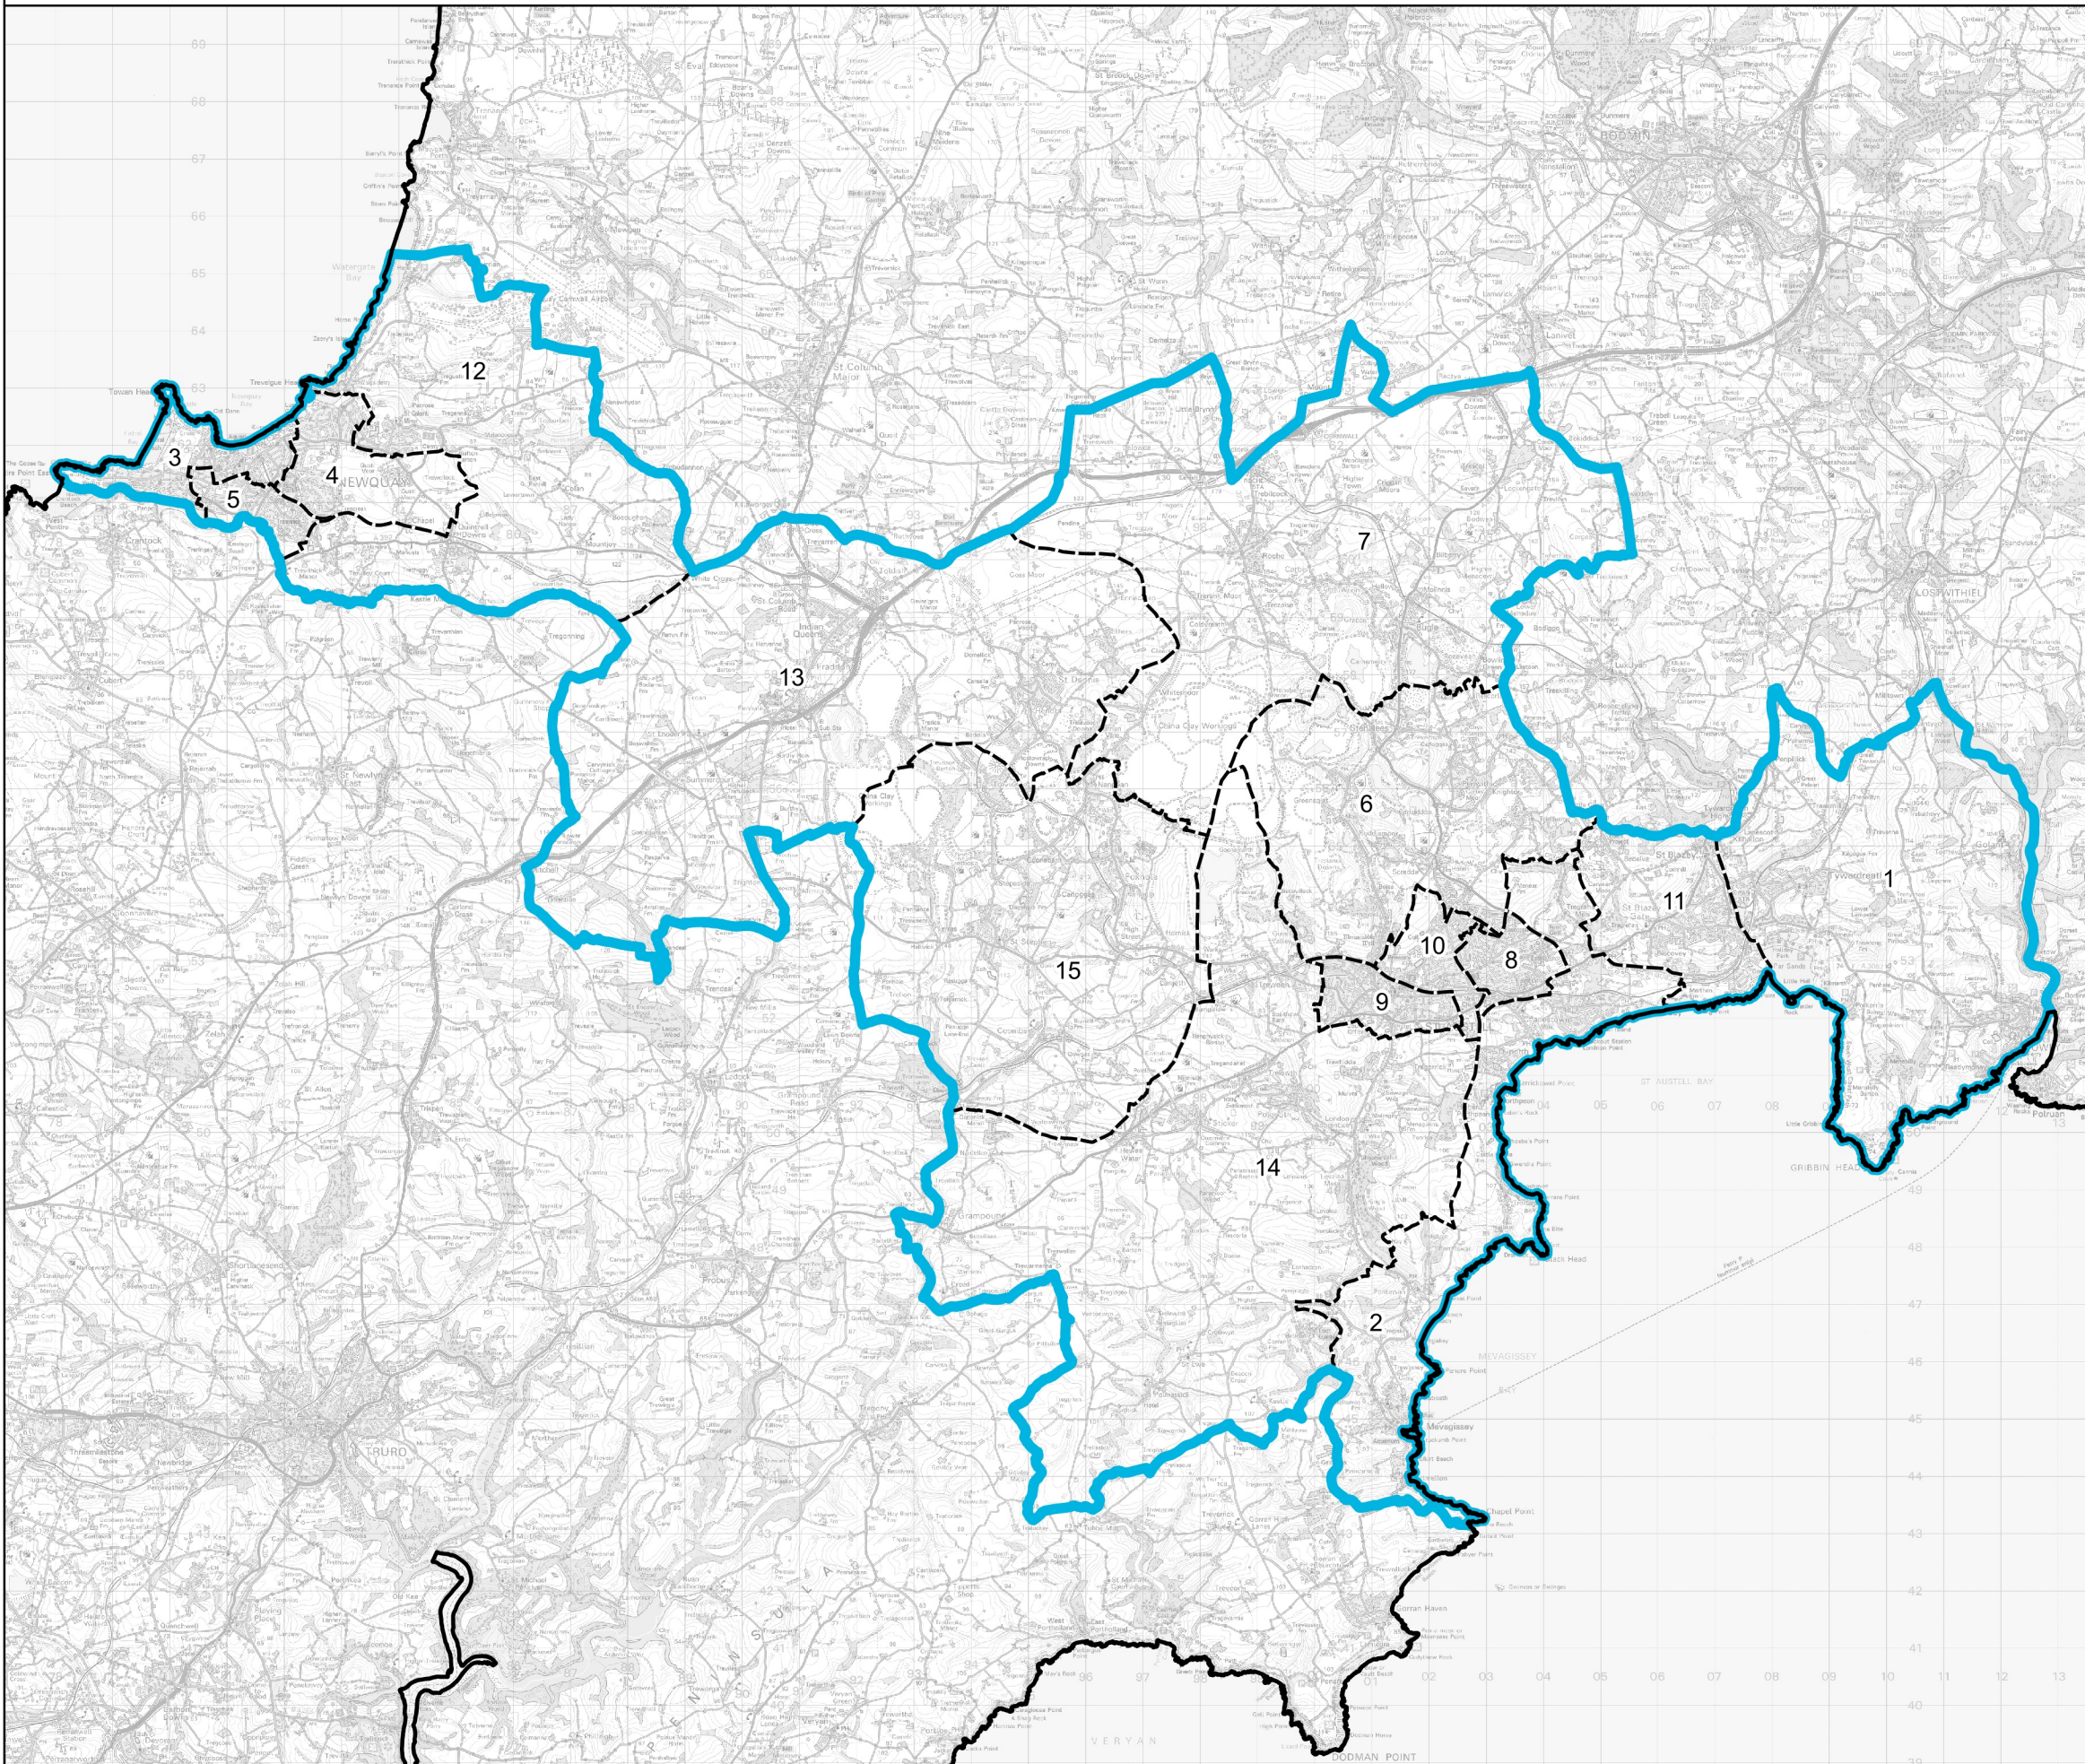

Boundary Commission for England - Revised Proposals for the South West Region

St Austell and Newquay County Constituency - **Electorate 74,585**

Wards:

- 1 Fowey, Tywardreath & Par
- 2 Mevagissey & St Austell Bay
- 3 Newquay Central & Pentire
- 4 Newquay Porth & Tretherras
- 5 Newquay Trenance
- 6 Penwithick & Boscoppa
- 7 Roche & Bugle
- 8 St Austell Bethel & Holmbush
- 9 St Austell Central & Gover
- 10 St Austell Poltair & Mount Charles
- 11 St Blazey
- 12 St Columb Minor & Colan
- 13 St Dennis & St Enoder
- 14 St Mewan & Grampound
- 15 St Stephen-in-Brannel

 Constituency
 Local Authorities
 Wards

0 1 2 km 

© Crown copyright and database rights 2022 OS 100018289. You are permitted to use this data solely to enable you to respond to, or interact with, the organisation that provided you with the data. You are not permitted to copy, sub-licence, distribute or sell any of this data to third parties in any form. Third party rights to enforce the terms of this licence shall be reserved to OS.

St Austell and Newquay County Constituency