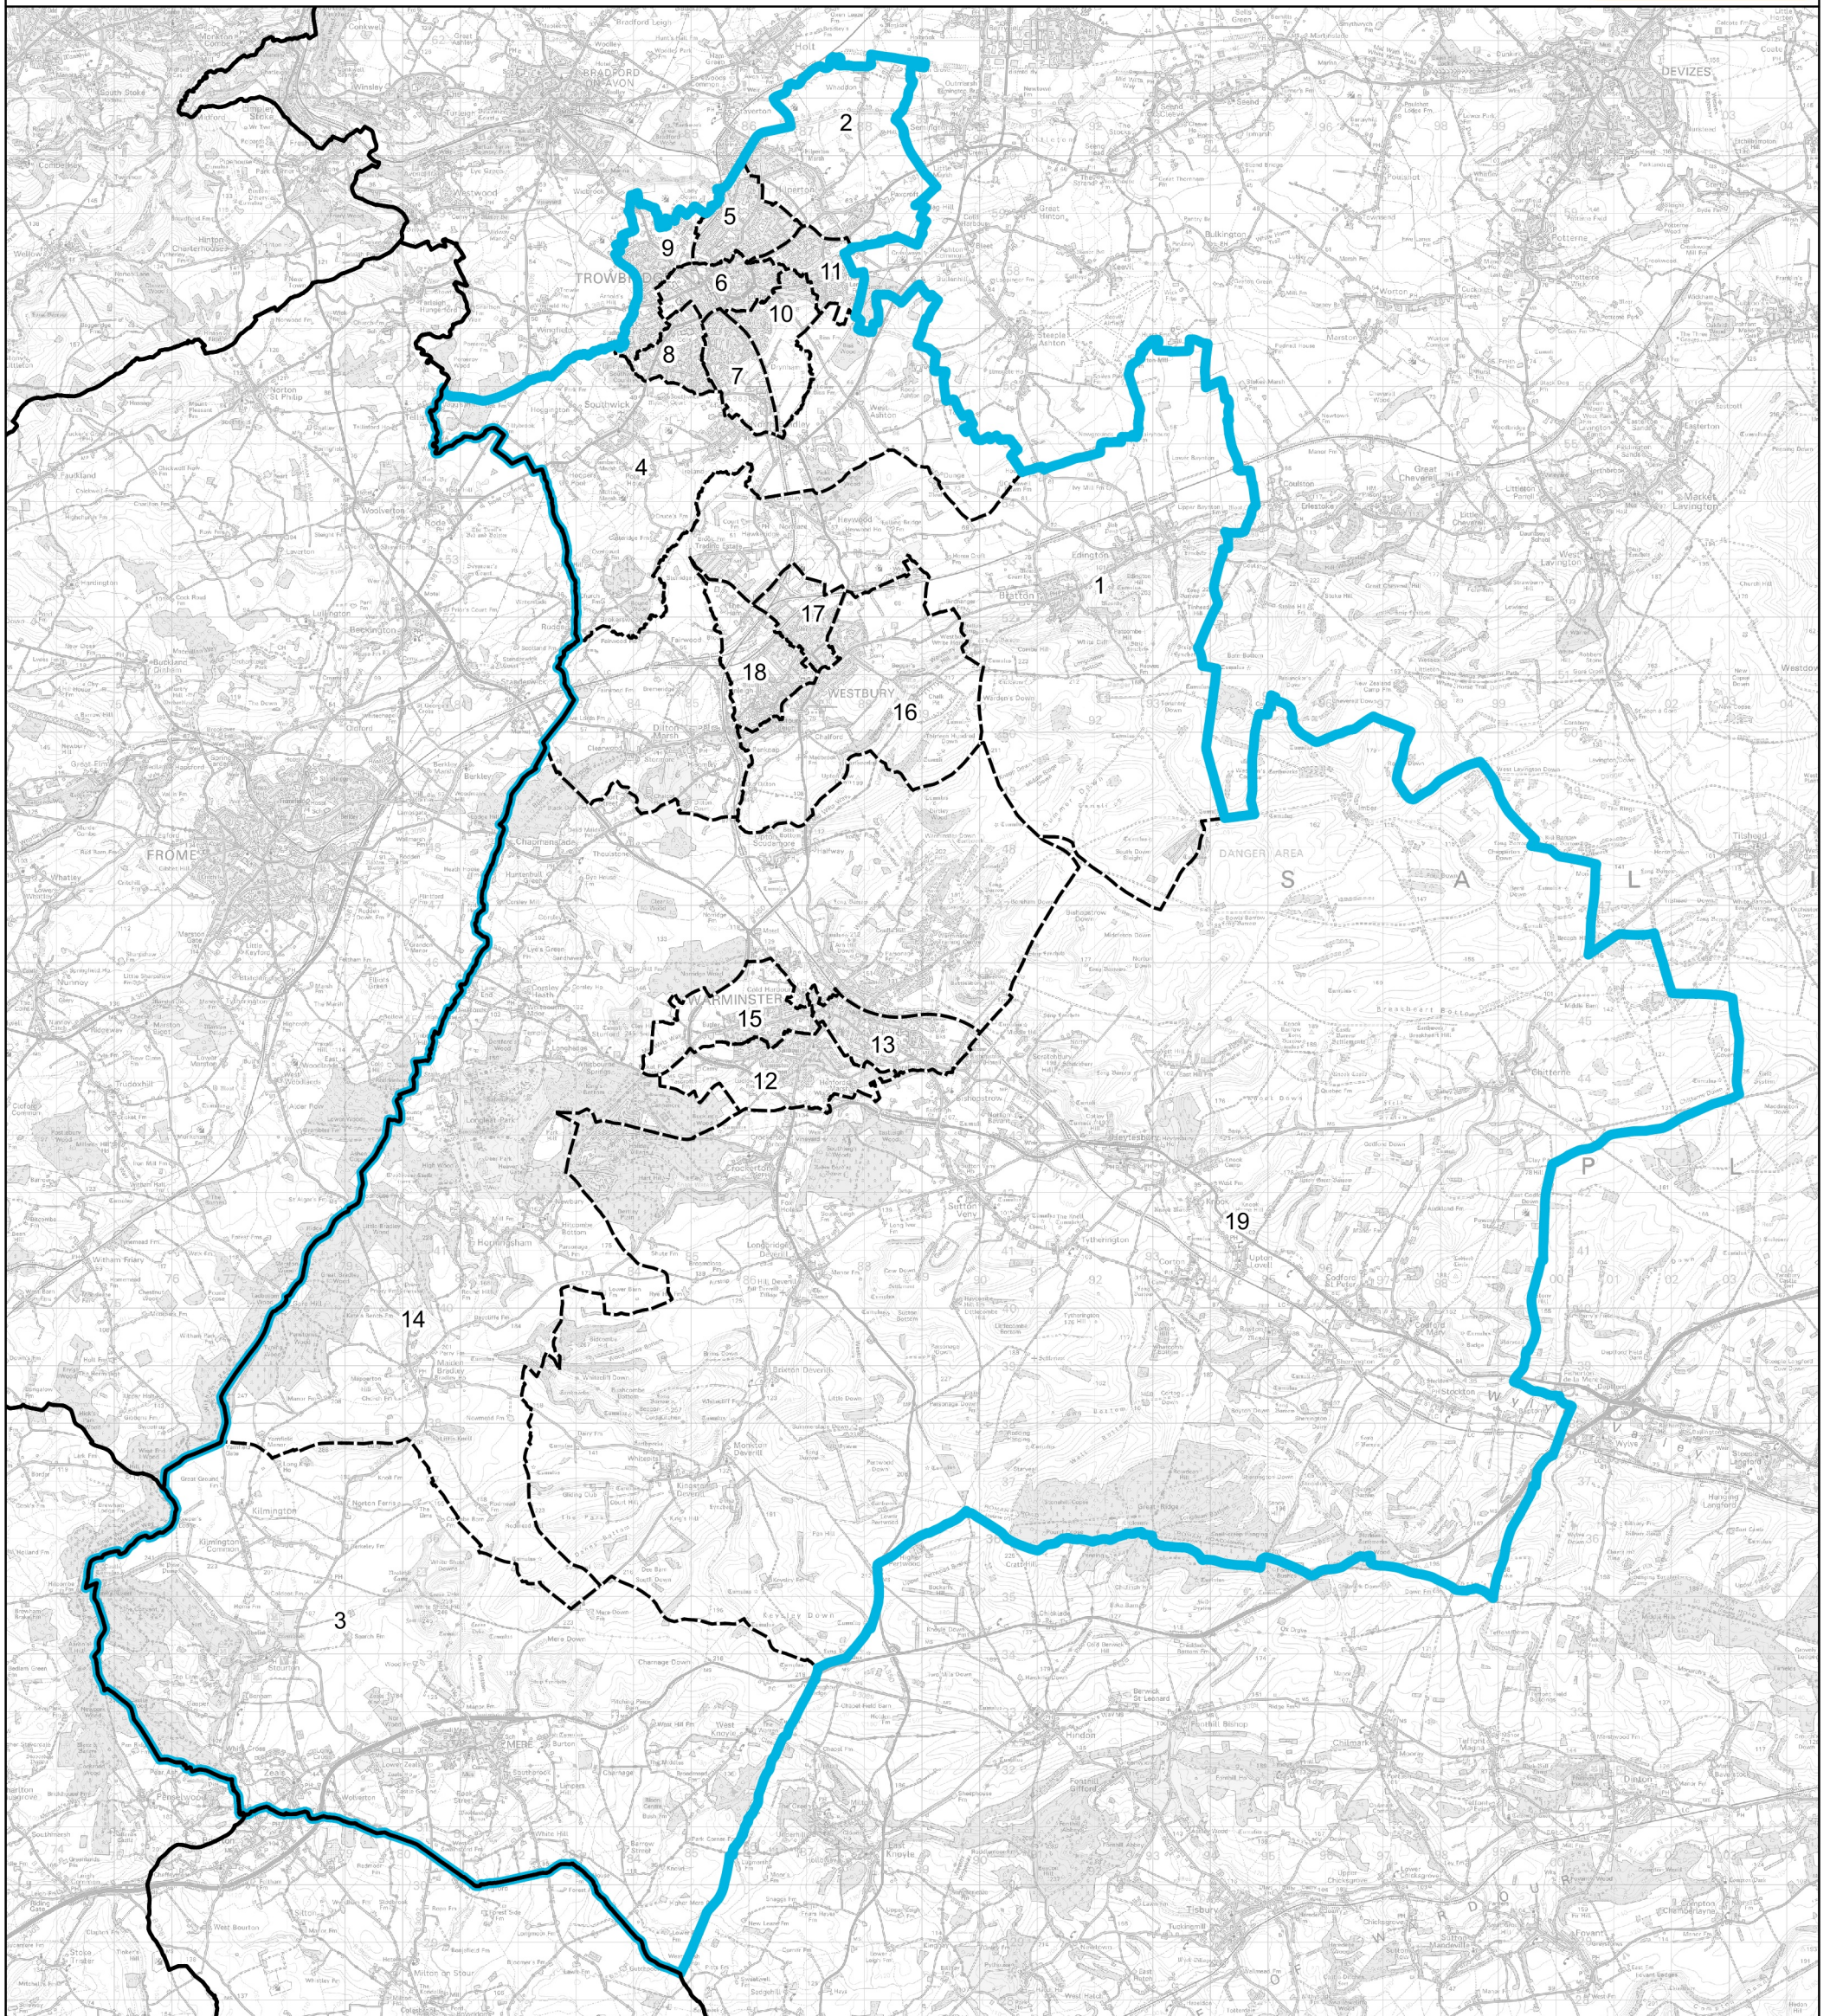

Boundary Commission for England - Revised Proposals for the South West Region

South West Wiltshire County Constituency - Electorate 71,551

Wards:

- | | | |
|----------------------|------------------------|-----------------------------|
| 1 Ethandune | 8 Trowbridge Grove | 14 Warminster North & Rural |
| 2 Hilperton | 9 Trowbridge Lambrok | 15 Warminster West |
| 3 Mere | 10 Trowbridge Park | 16 Westbury East |
| 4 Southwick | 11 Trowbridge Paxcroft | 17 Westbury North |
| 5 Trowbridge Adcroft | 12 Warminster Broadway | 18 Westbury West |
| 6 Trowbridge Central | 13 Warminster East | 19 Wylde Valley |
| 7 Trowbridge Drynham | | |

- Constituency
- Local Authorities
- Wards

© Crown copyright and database rights 2022 OS 100018289. You are permitted to use this data solely to enable you to respond to, or interact with, the organisation that provided you with the data. You are not permitted to copy, sub-licence, distribute or sell any of this data to third parties in any form. Third party rights to enforce the terms of this licence shall be reserved to OS.

South West Wiltshire County Constituency