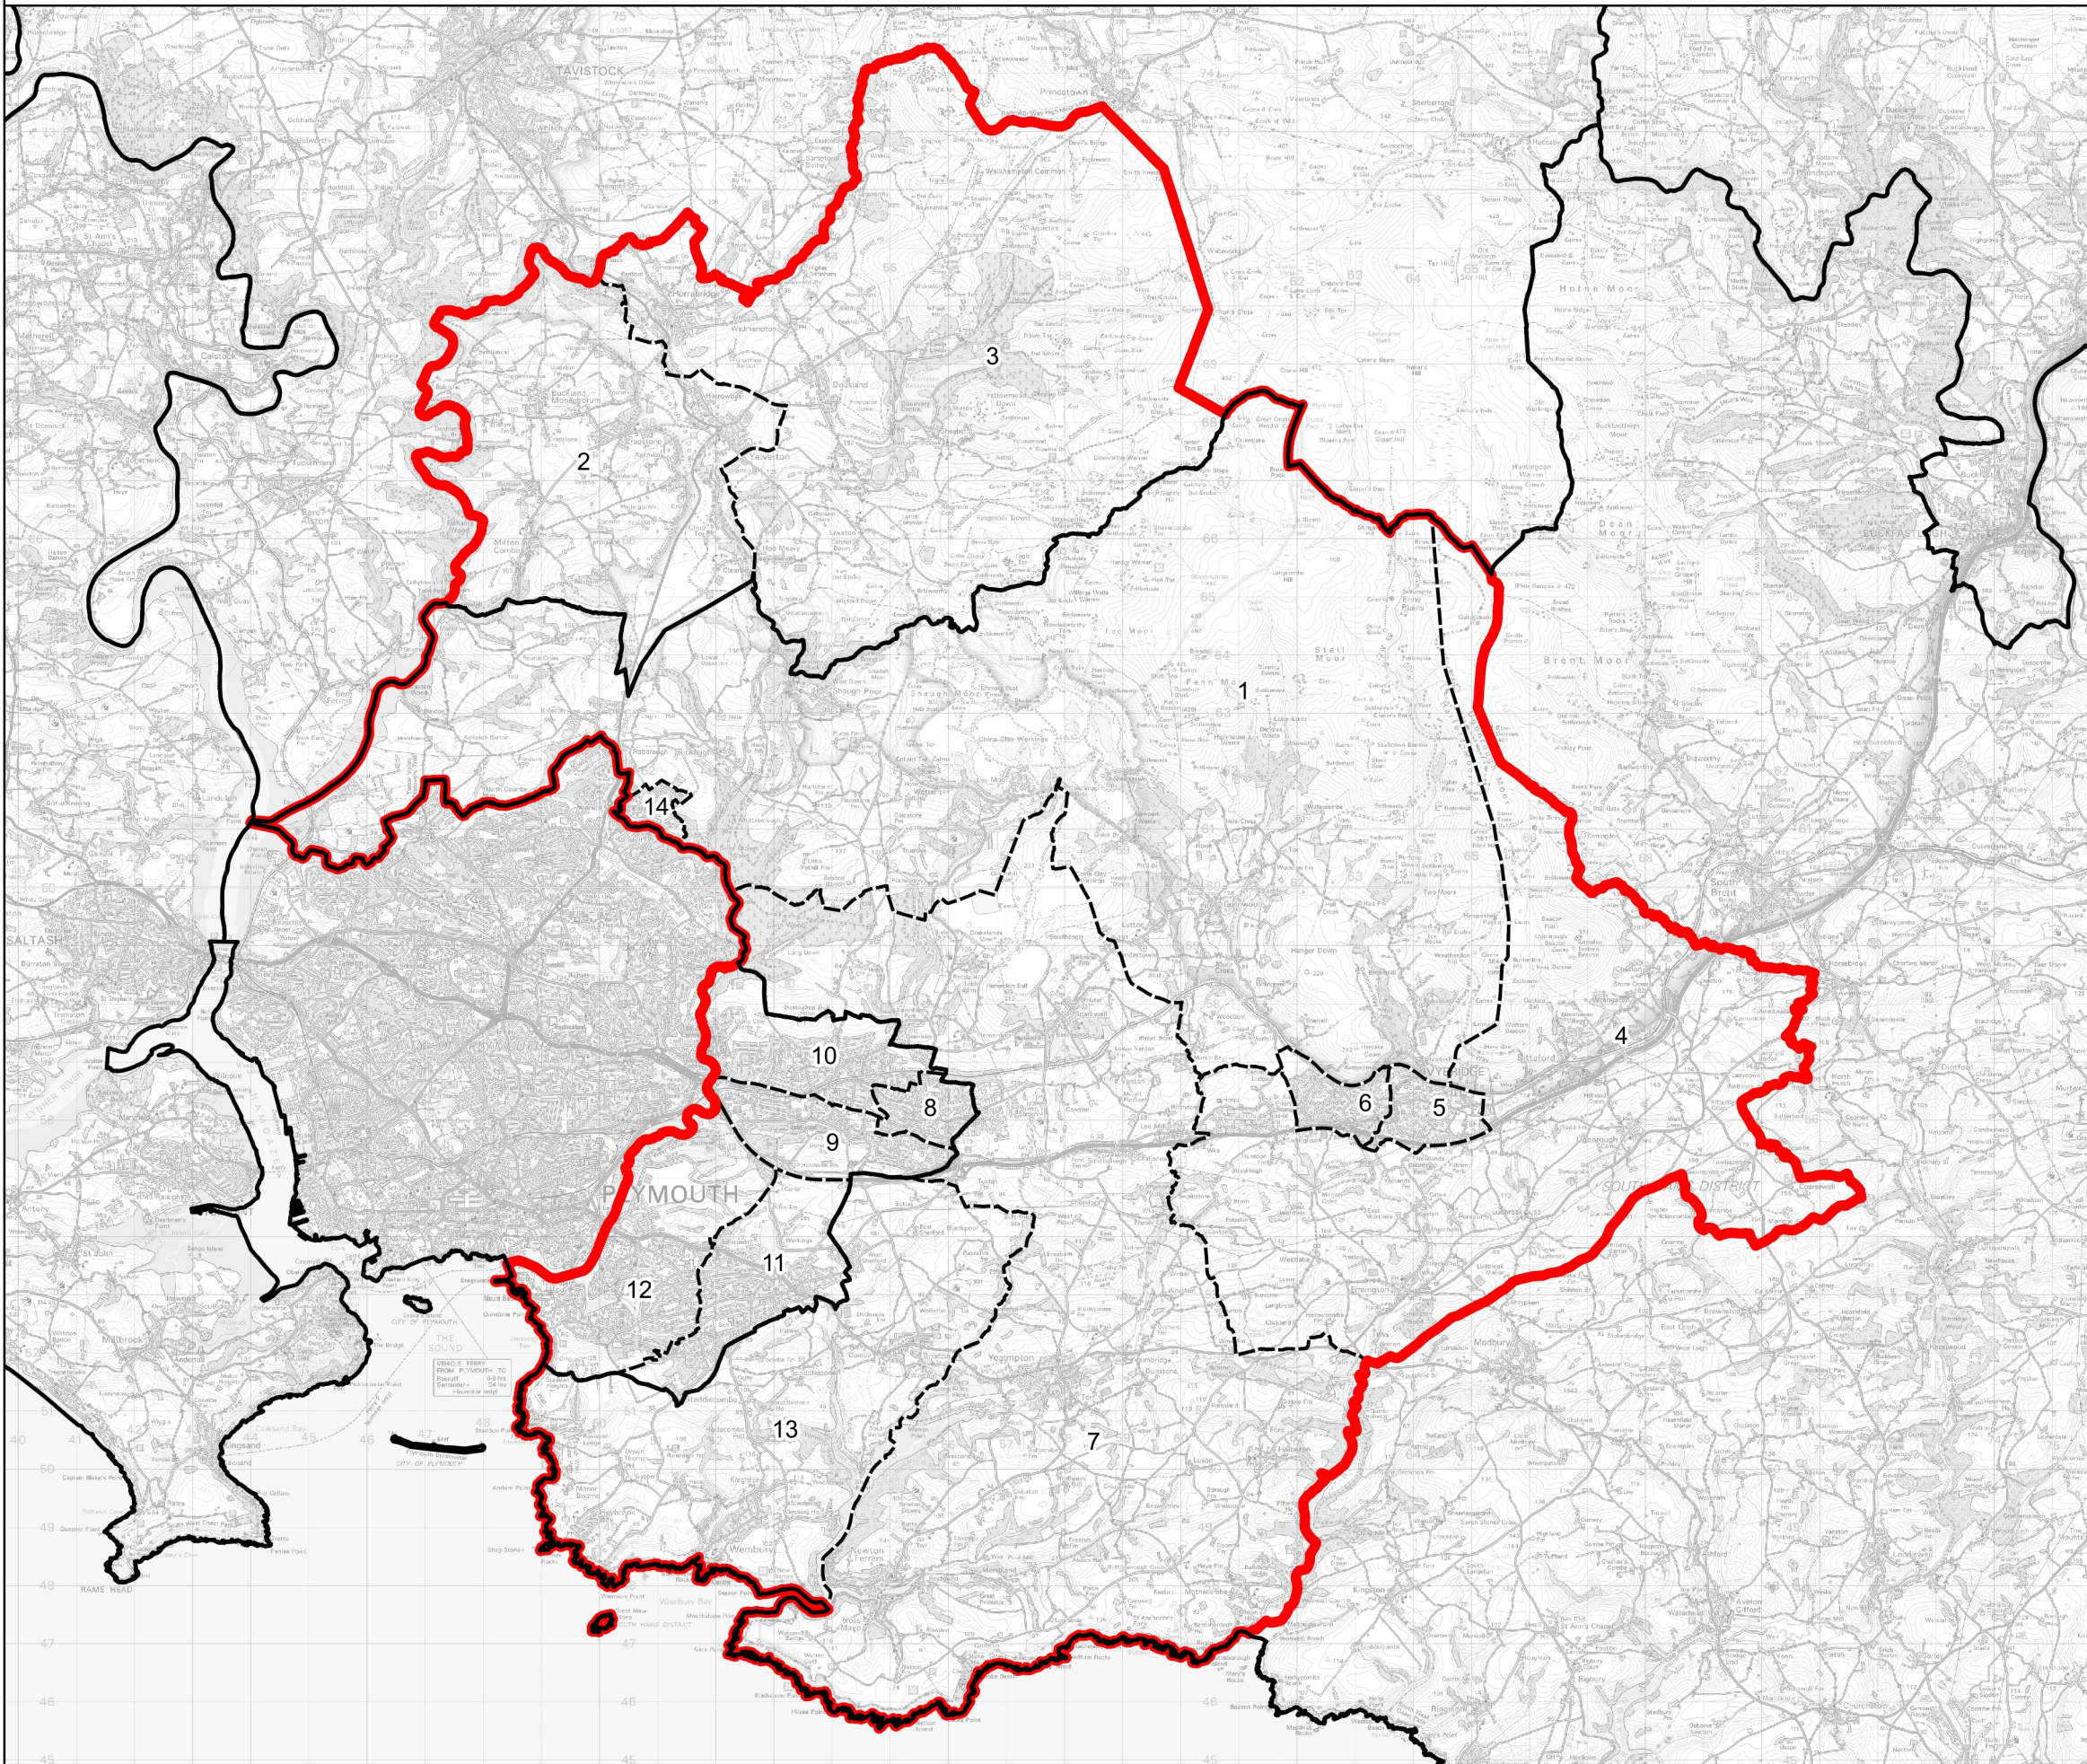

# Boundary Commission for England - Revised Proposals for the South West Region

South West Devon County Constituency - Electorate 75,371

Wards:

- 1 Bickleigh & Cornwood
- 2 Buckland Monachorum
- 3 Burrator
- 4 Ermington & Ugborough
- 5 Ivybridge East
- 6 Ivybridge West
- 7 Newton & Yealmpton
- 8 Plympton Chaddlewood
- 9 Plympton Erle
- 10 Plympton St. Mary
- 11 Plymstock Dunstone
- 12 Plymstock Radford
- 13 Wembury & Brixton
- 14 Woolwell

- Constituency
- Local Authorities
- Wards

0 1 2 km

© Crown copyright and database rights 2022 OS 100018289. You are permitted to use this data solely to enable you to respond to, or interact with, the organisation that provided you with the data. You are not permitted to copy, sub-licence, distribute or sell any of this data to third parties in any form. Third party rights to enforce the terms of this licence shall be reserved to OS.

South West Devon County Constituency