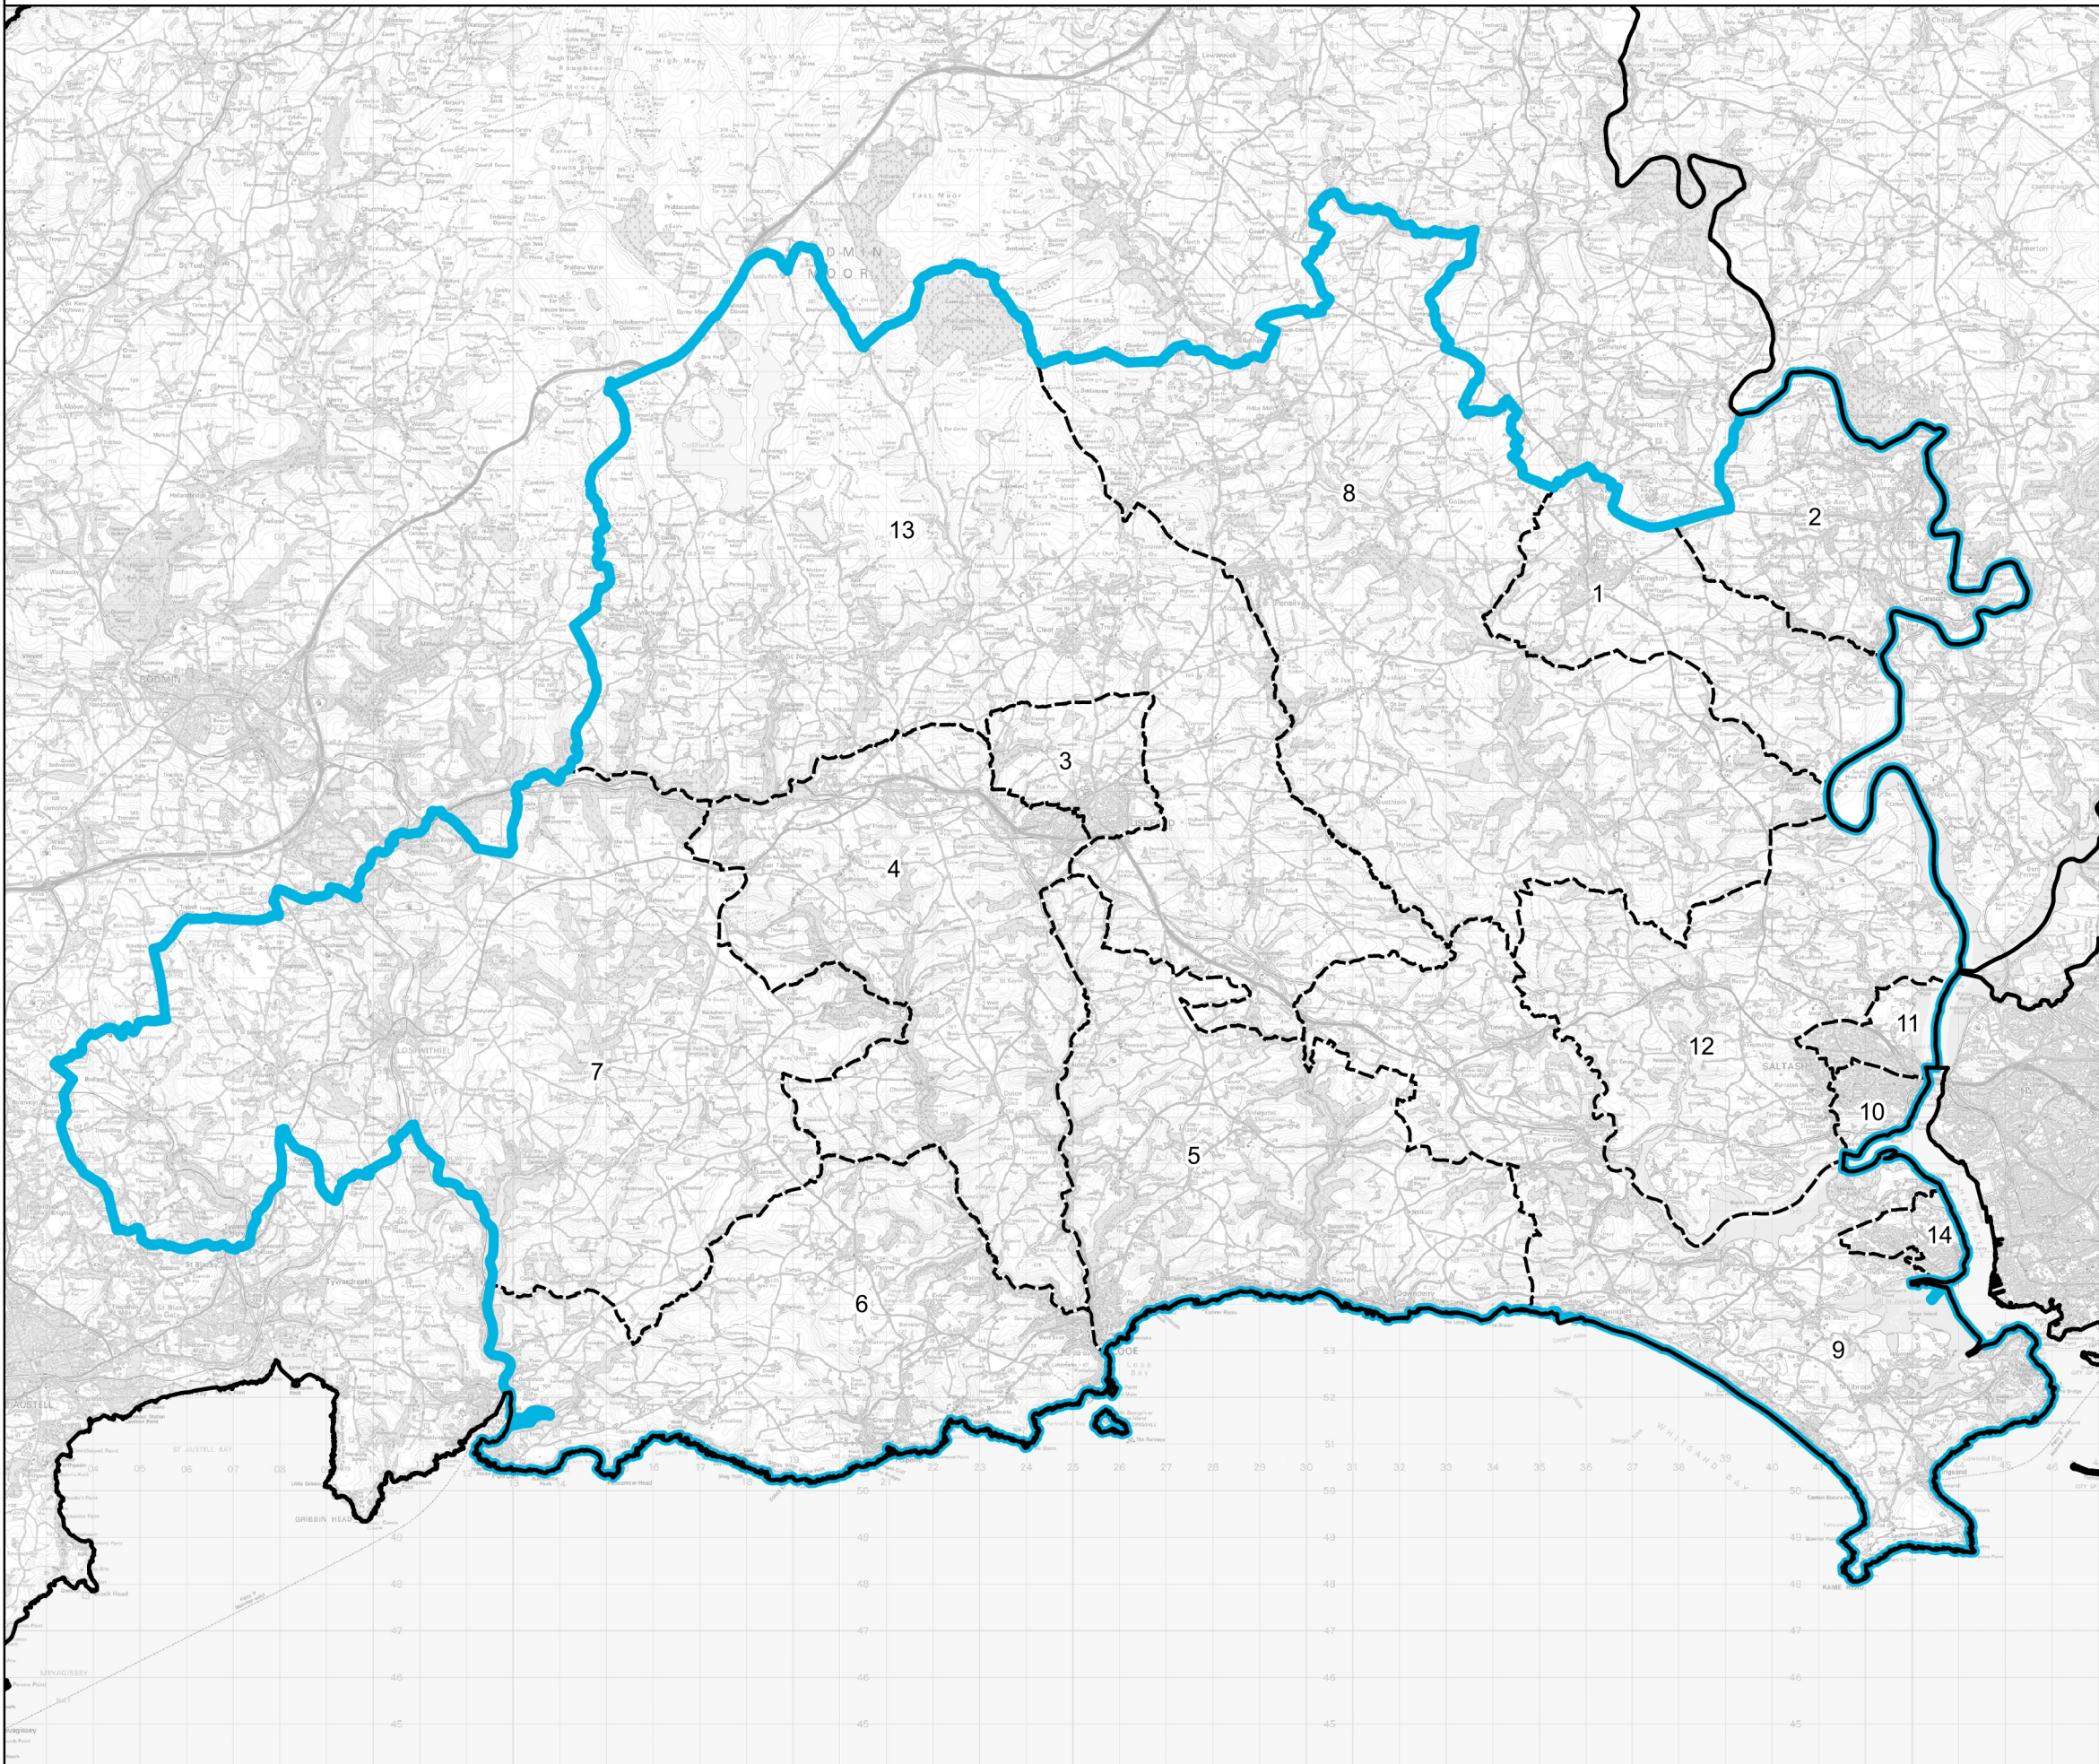

# Boundary Commission for England - Revised Proposals for the South West Region

South East Cornwall County Constituency - **Electorate 71,734**

Wards:

- 1 Callington & St Dominic
- 2 Calstock
- 3 Liskeard Central
- 4 Liskeard South & Dobwalls
- 5 Looe East & Devioc
- 6 Looe West, Pelynt, Lansallos & Lanteglos
- 7 Lostwithiel & Lanreath
- 8 Lynher
- 9 Rame Peninsula & St Germans
- 10 Saltash Essa
- 11 Saltash Tamar
- 12 Saltash Trematon & Landrake
- 13 St Cleer & Menheniot
- 14 Torpoint

-  Constituency
-  Local Authorities
-  Wards

0 2 4 km

© Crown copyright and database rights 2022 OS 100018289. You are permitted to use this data solely to enable you to respond to, or interact with, the organisation that provided you with the data. You are not permitted to copy, sub-licence, distribute or sell any of this data to third parties in any form. Third party rights to enforce the terms of this licence shall be reserved to OS.

South East Cornwall County Constituency