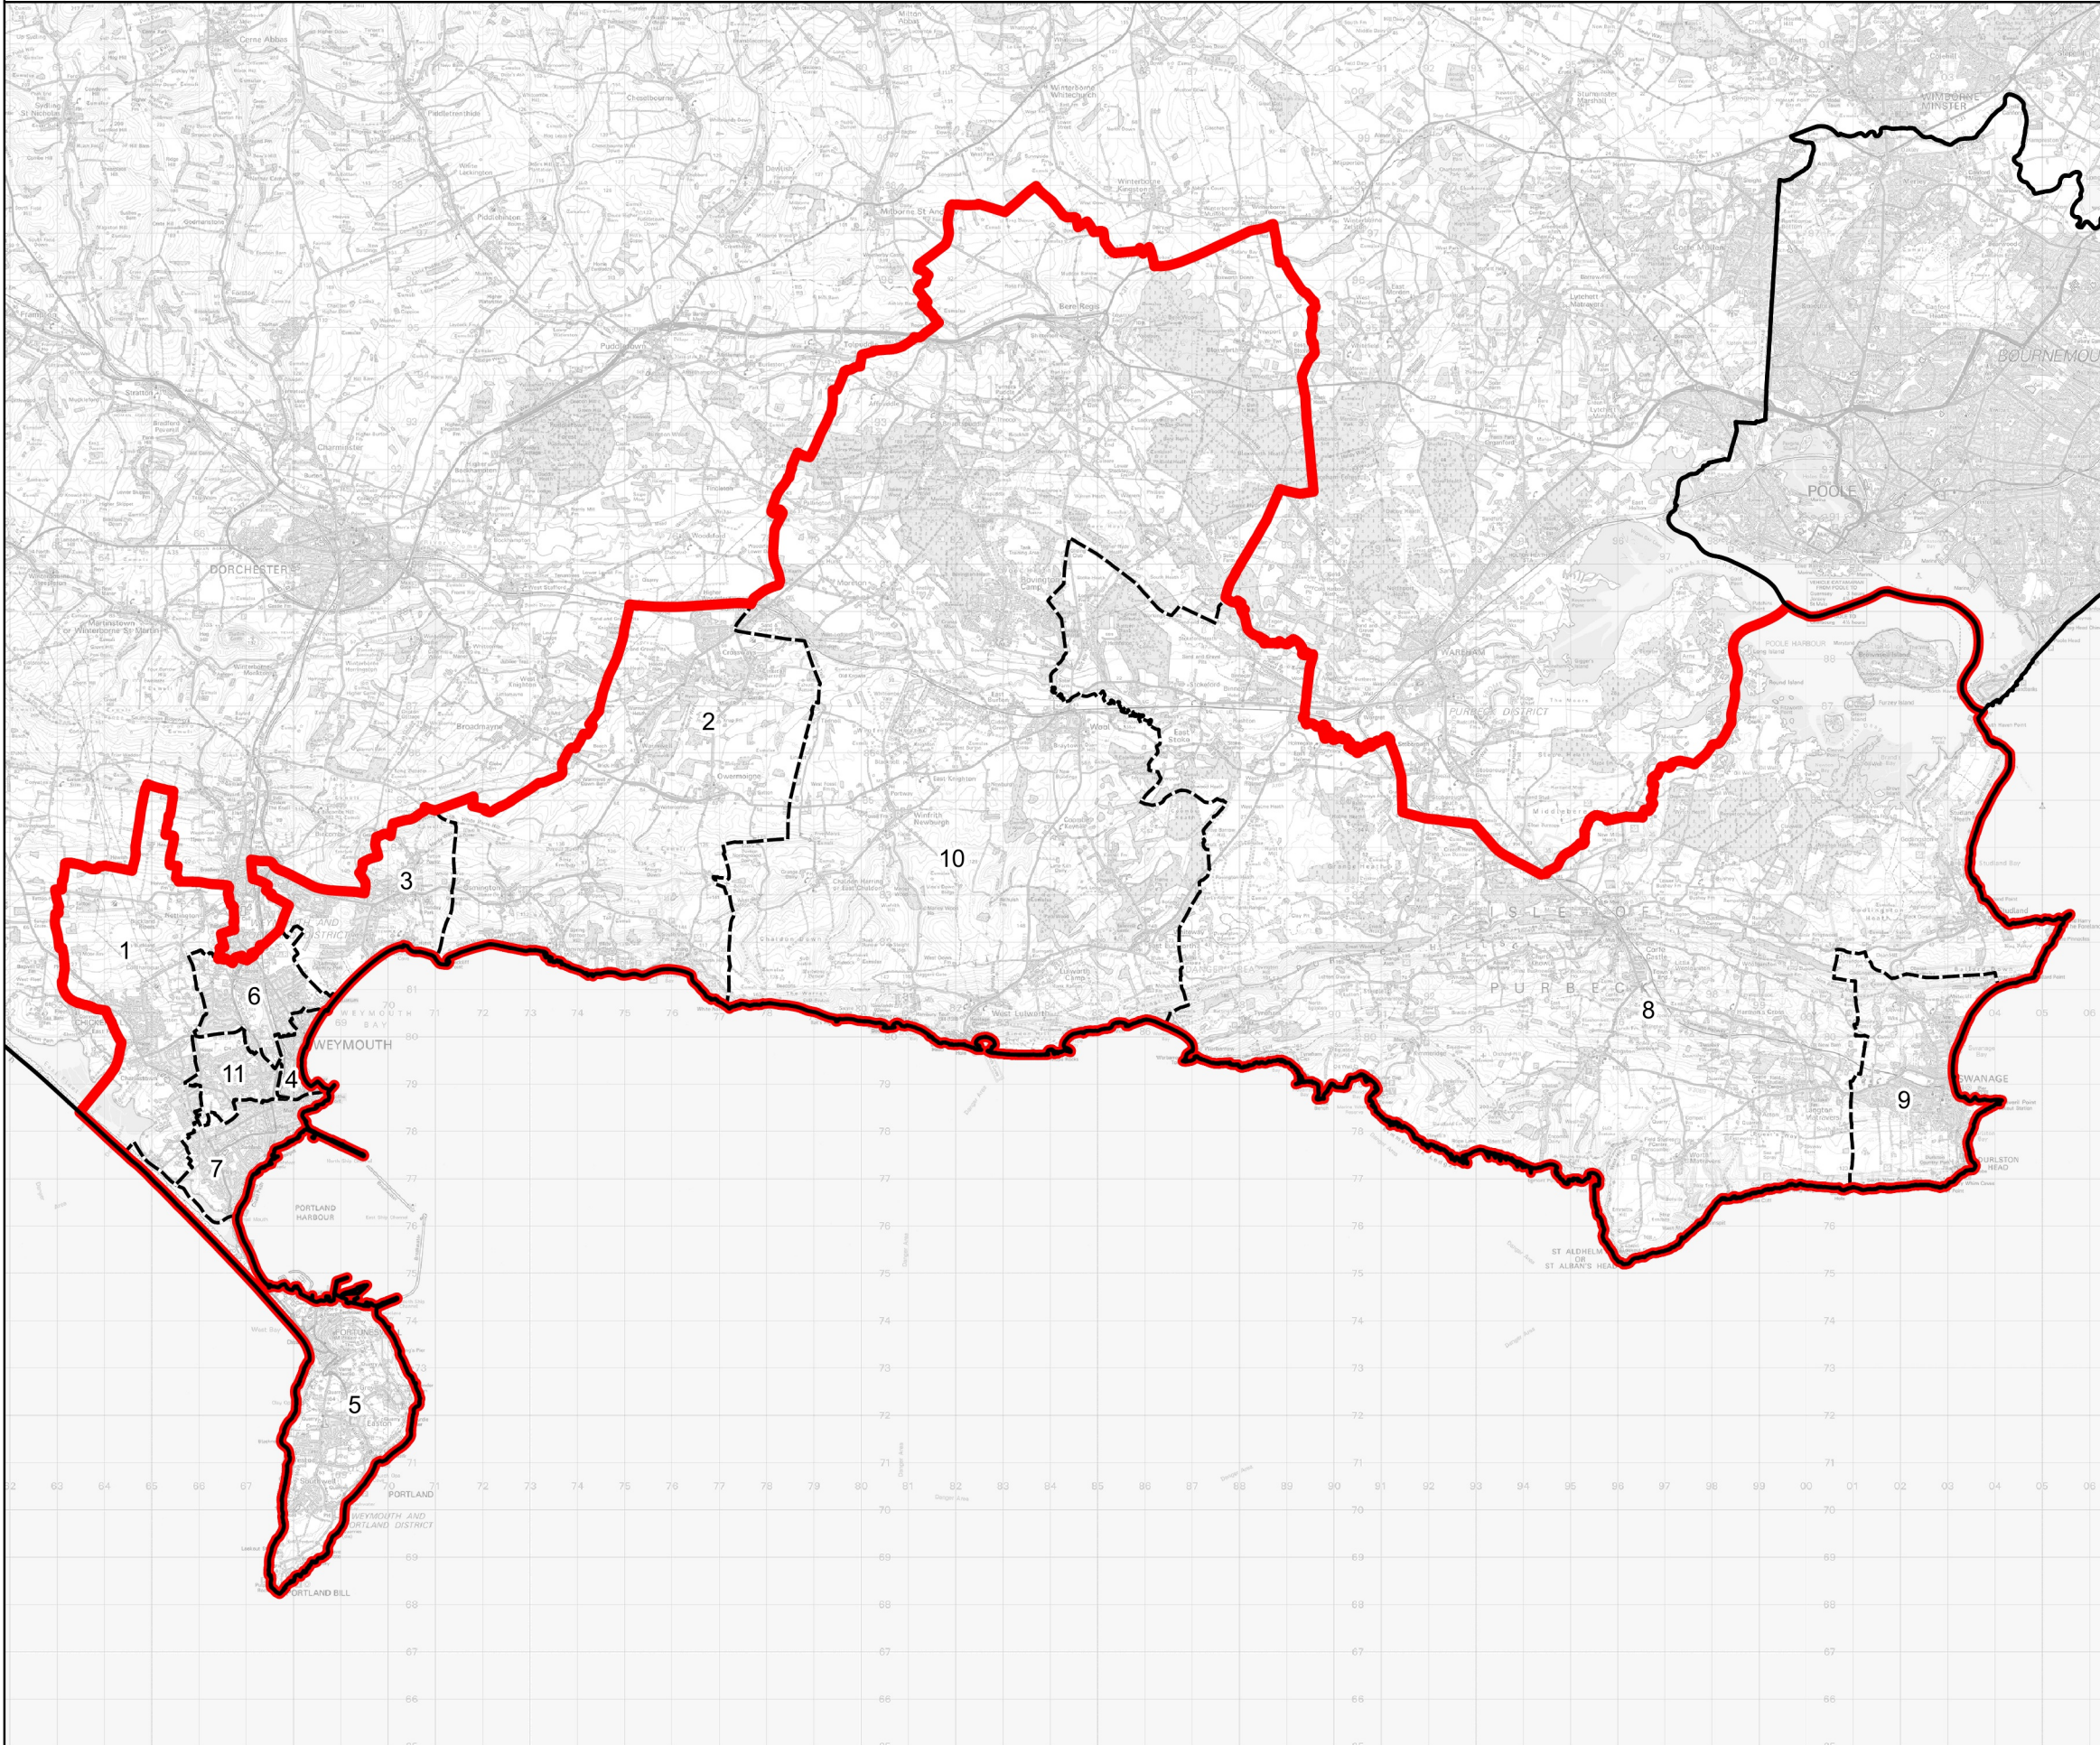

Boundary Commission for England - Revised Proposals for the South West Region

South Dorset County Constituency - Electorate 74,356

Wards:

- 1 Chickerell
- 2 Crossways
- 3 Littlemoor & Preston
- 4 Melcombe Regis
- 5 Portland
- 6 Radipole
- 7 Rodwell & Wyke
- 8 South East Purbeck
- 9 Swanage
- 10 West Purbeck
- 11 Westham

 Constituency

 Local Authorities

 Wards

0 2 4 km

© Crown copyright and database rights 2022 OS 100018289. You are permitted to use this data solely to enable you to respond to, or interact with, the organisation that provided you with the data. You are not permitted to copy, sub-licence, distribute or sell any of this data to third parties in any form. Third party rights to enforce the terms of this licence shall be reserved to OS.

South Dorset County Constituency