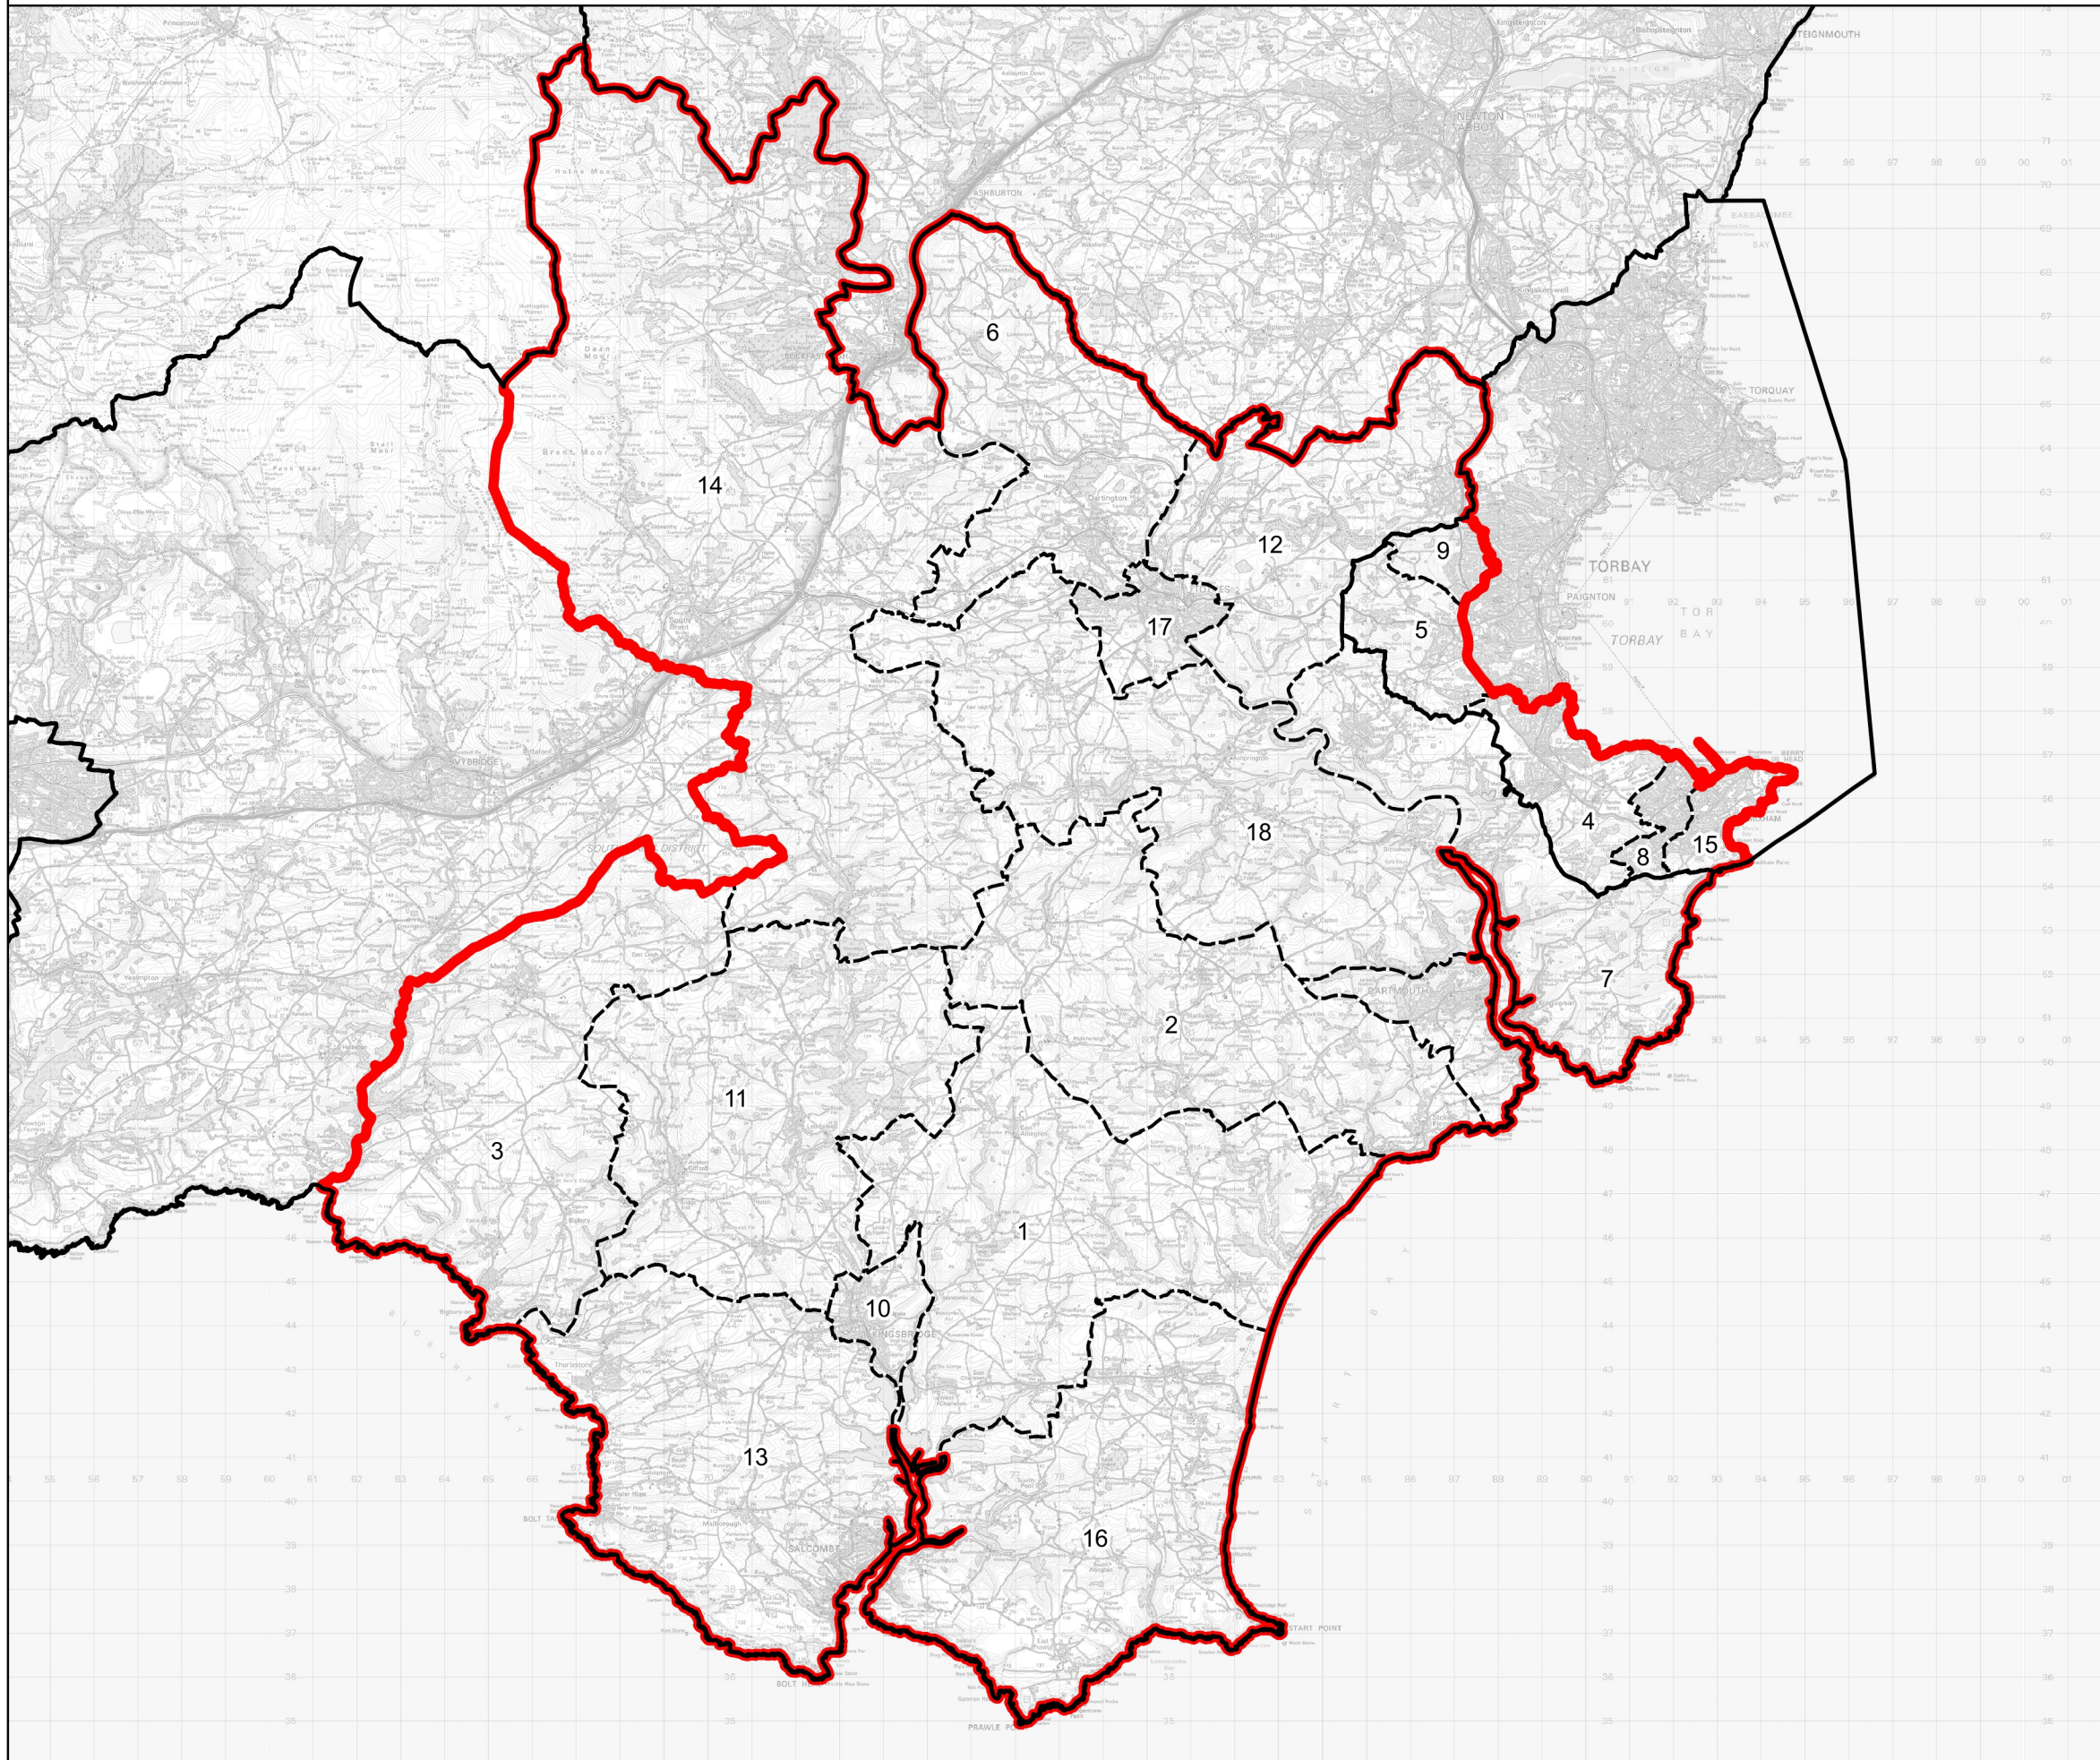

# Boundary Commission for England - Revised Proposals for the South West Region

South Devon County Constituency - Electorate 71,691

## Wards:

- 1 Allington & Strete
- 2 Blackawton & Stoke Fleming
- 3 Charterlands
- 4 Churston with Galmpton
- 5 Collaton St. Mary
- 6 Dartington & Staverton
- 7 Dartmouth & East Dart
- 8 Furzeham with Summercombe
- 9 King's Ash
- 10 Kingsbridge
- 11 Loddiswell & Aveton Gifford
- 12 Marldon & Littlehempston
- 13 Salcombe & Thurlestone
- 14 South Brent
- 15 St. Peter's with St. Mary's
- 16 Stokenham
- 17 Totnes
- 18 West Dart

 Constituency  
 Local Authorities  
 Wards

0 2 4 km 

© Crown copyright and database rights 2022 OS 100018289. You are permitted to use this data solely to enable you to respond to, or interact with, the organisation that provided you with the data. You are not permitted to copy, sub-licence, distribute or sell any of this data to third parties in any form. Third party rights to enforce the terms of this licence shall be reserved to OS.