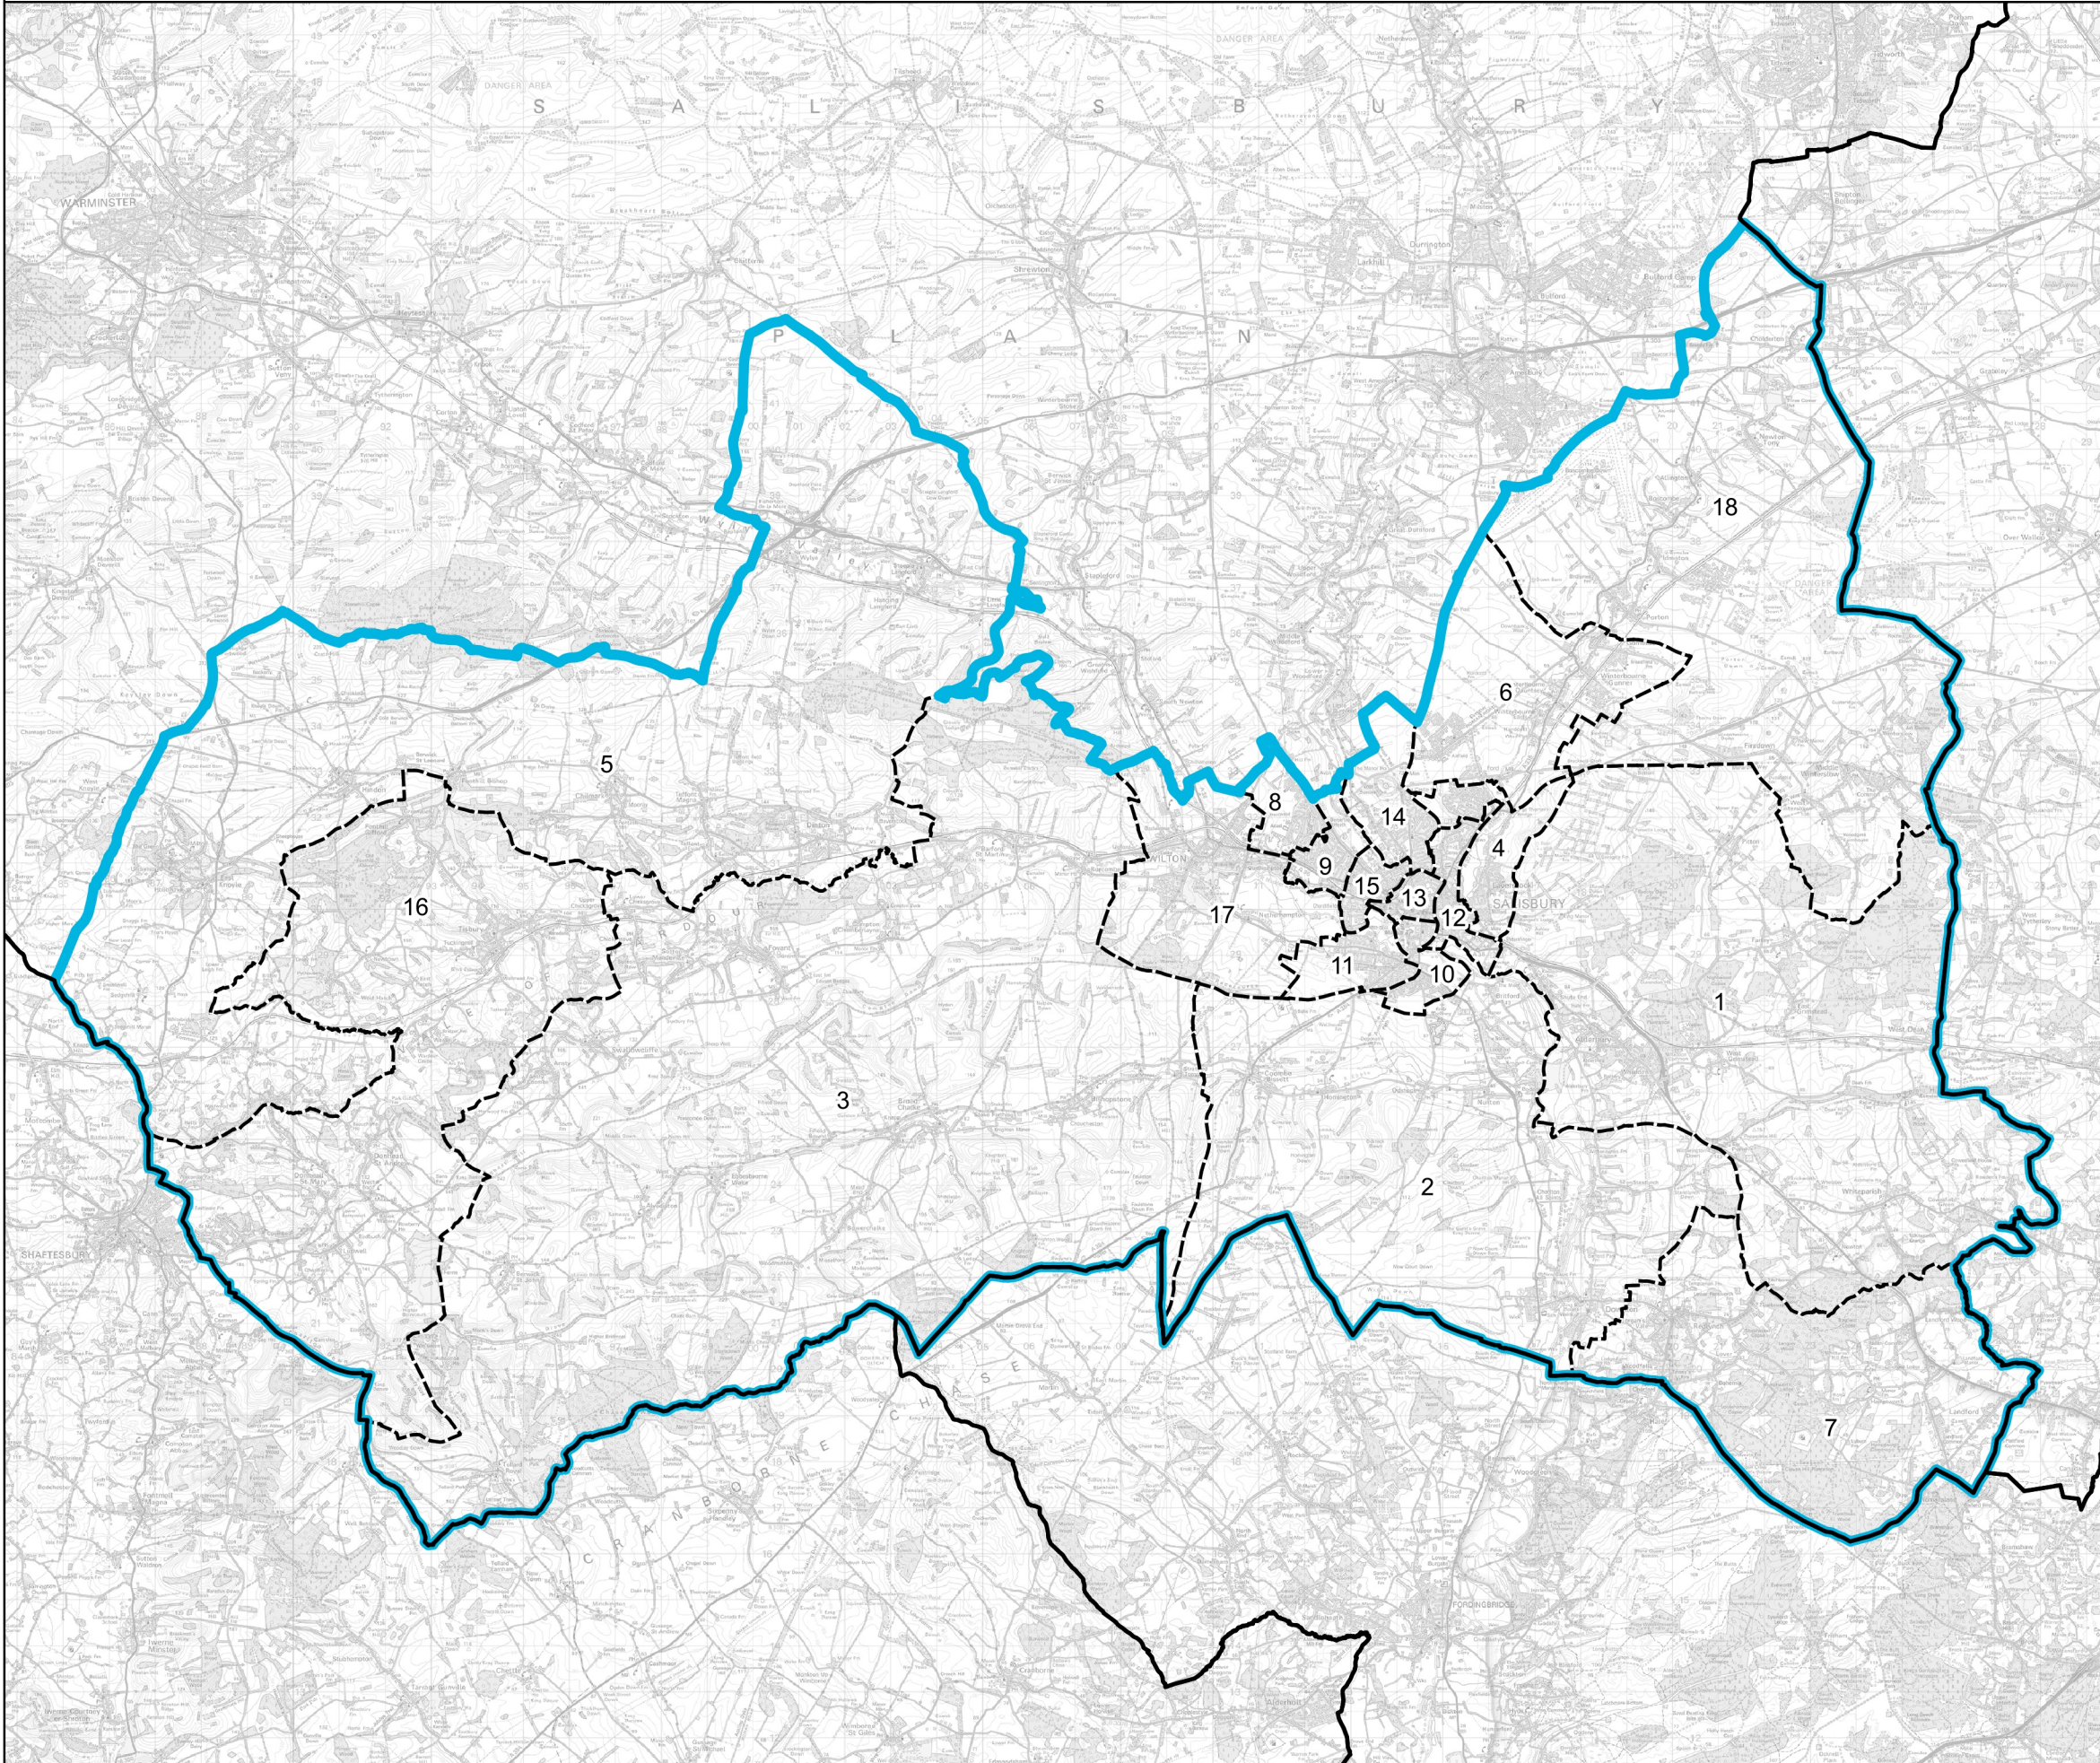

Boundary Commission for England - Revised Proposals for the South West Region

Salisbury County Constituency - **Electorate 70,242**

Wards:

- 1 Alderbury & Whiteparish
- 2 Downton & Ebble Valley
- 3 Fovant & Chalke Valley
- 4 Laverstock
- 5 Nadder Valley
- 6 Old Sarum & Lower Bourne Valley
- 7 Redlynch & Landford
- 8 Salisbury Bemerton Heath
- 9 Salisbury Fisherton & Bemerton Village
- 10 Salisbury Harnham East
- 11 Salisbury Harnham West
- 12 Salisbury Milford
- 13 Salisbury St Edmund's
- 14 Salisbury St Francis & Stratford
- 15 Salisbury St Paul's
- 16 Tisbury
- 17 Wilton
- 18 Winterslow & Upper Bourne Valley

Legend:

- Constituency
- Local Authorities
- Wards

0 2 4 km

N

© Crown copyright and database rights 2022 OS 100018289. You are permitted to use this data solely to enable you to respond to, or interact with, the organisation that provided you with the data. You are not permitted to copy, sub-licence, distribute or sell any of this data to third parties in any form. Third party rights to enforce the terms of this licence shall be reserved to OS.

Salisbury County Constituency