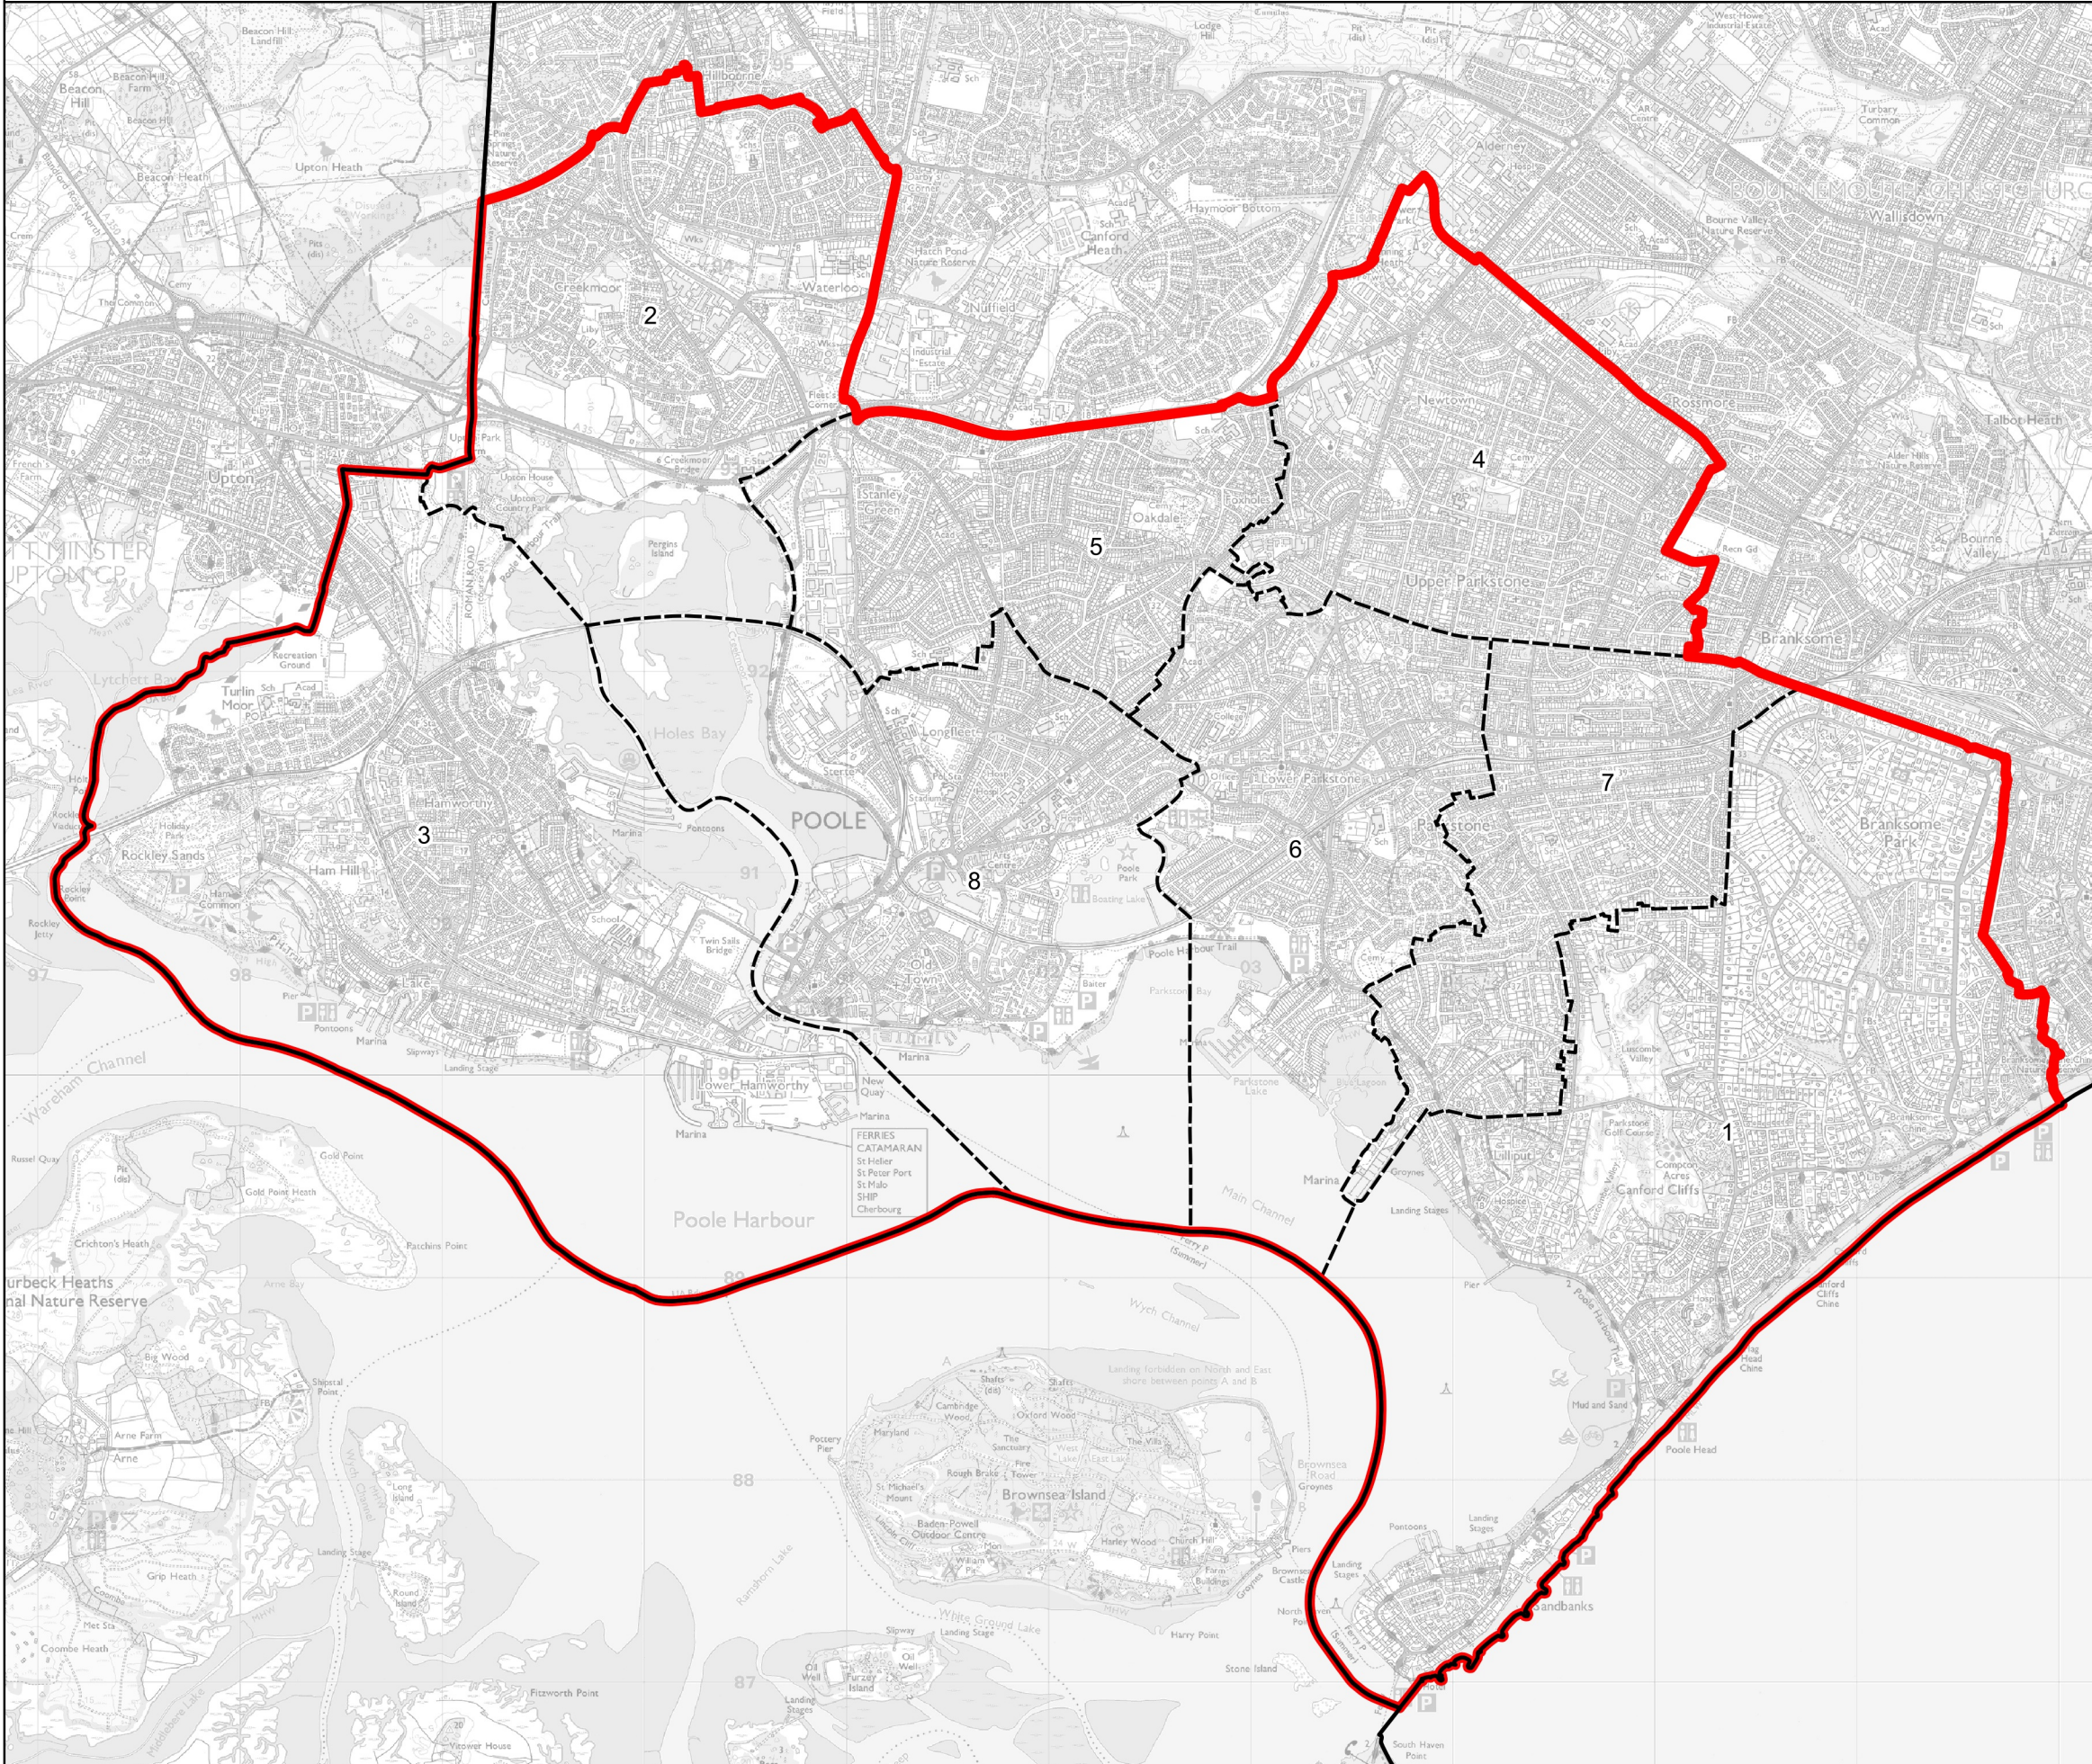

Boundary Commission for England - Revised Proposals for the South West Region

Poole Borough Constituency - Electorate 72,162

Wards:

- 1 Canford Cliffs
- 2 Creekmoor
- 3 Hamworthy
- 4 Newtown & Heatherlands
- 5 Oakdale
- 6 Parkstone
- 7 Penn Hill
- 8 Poole Town

 Constituency

 Local Authorities

 Wards

0 0.5 1 km

© Crown copyright and database rights 2022 OS 100018289. You are permitted to use this data solely to enable you to respond to, or interact with, the organisation that provided you with the data. You are not permitted to copy, sub-licence, distribute or sell any of this data to third parties in any form. Third party rights to enforce the terms of this licence shall be reserved to OS.