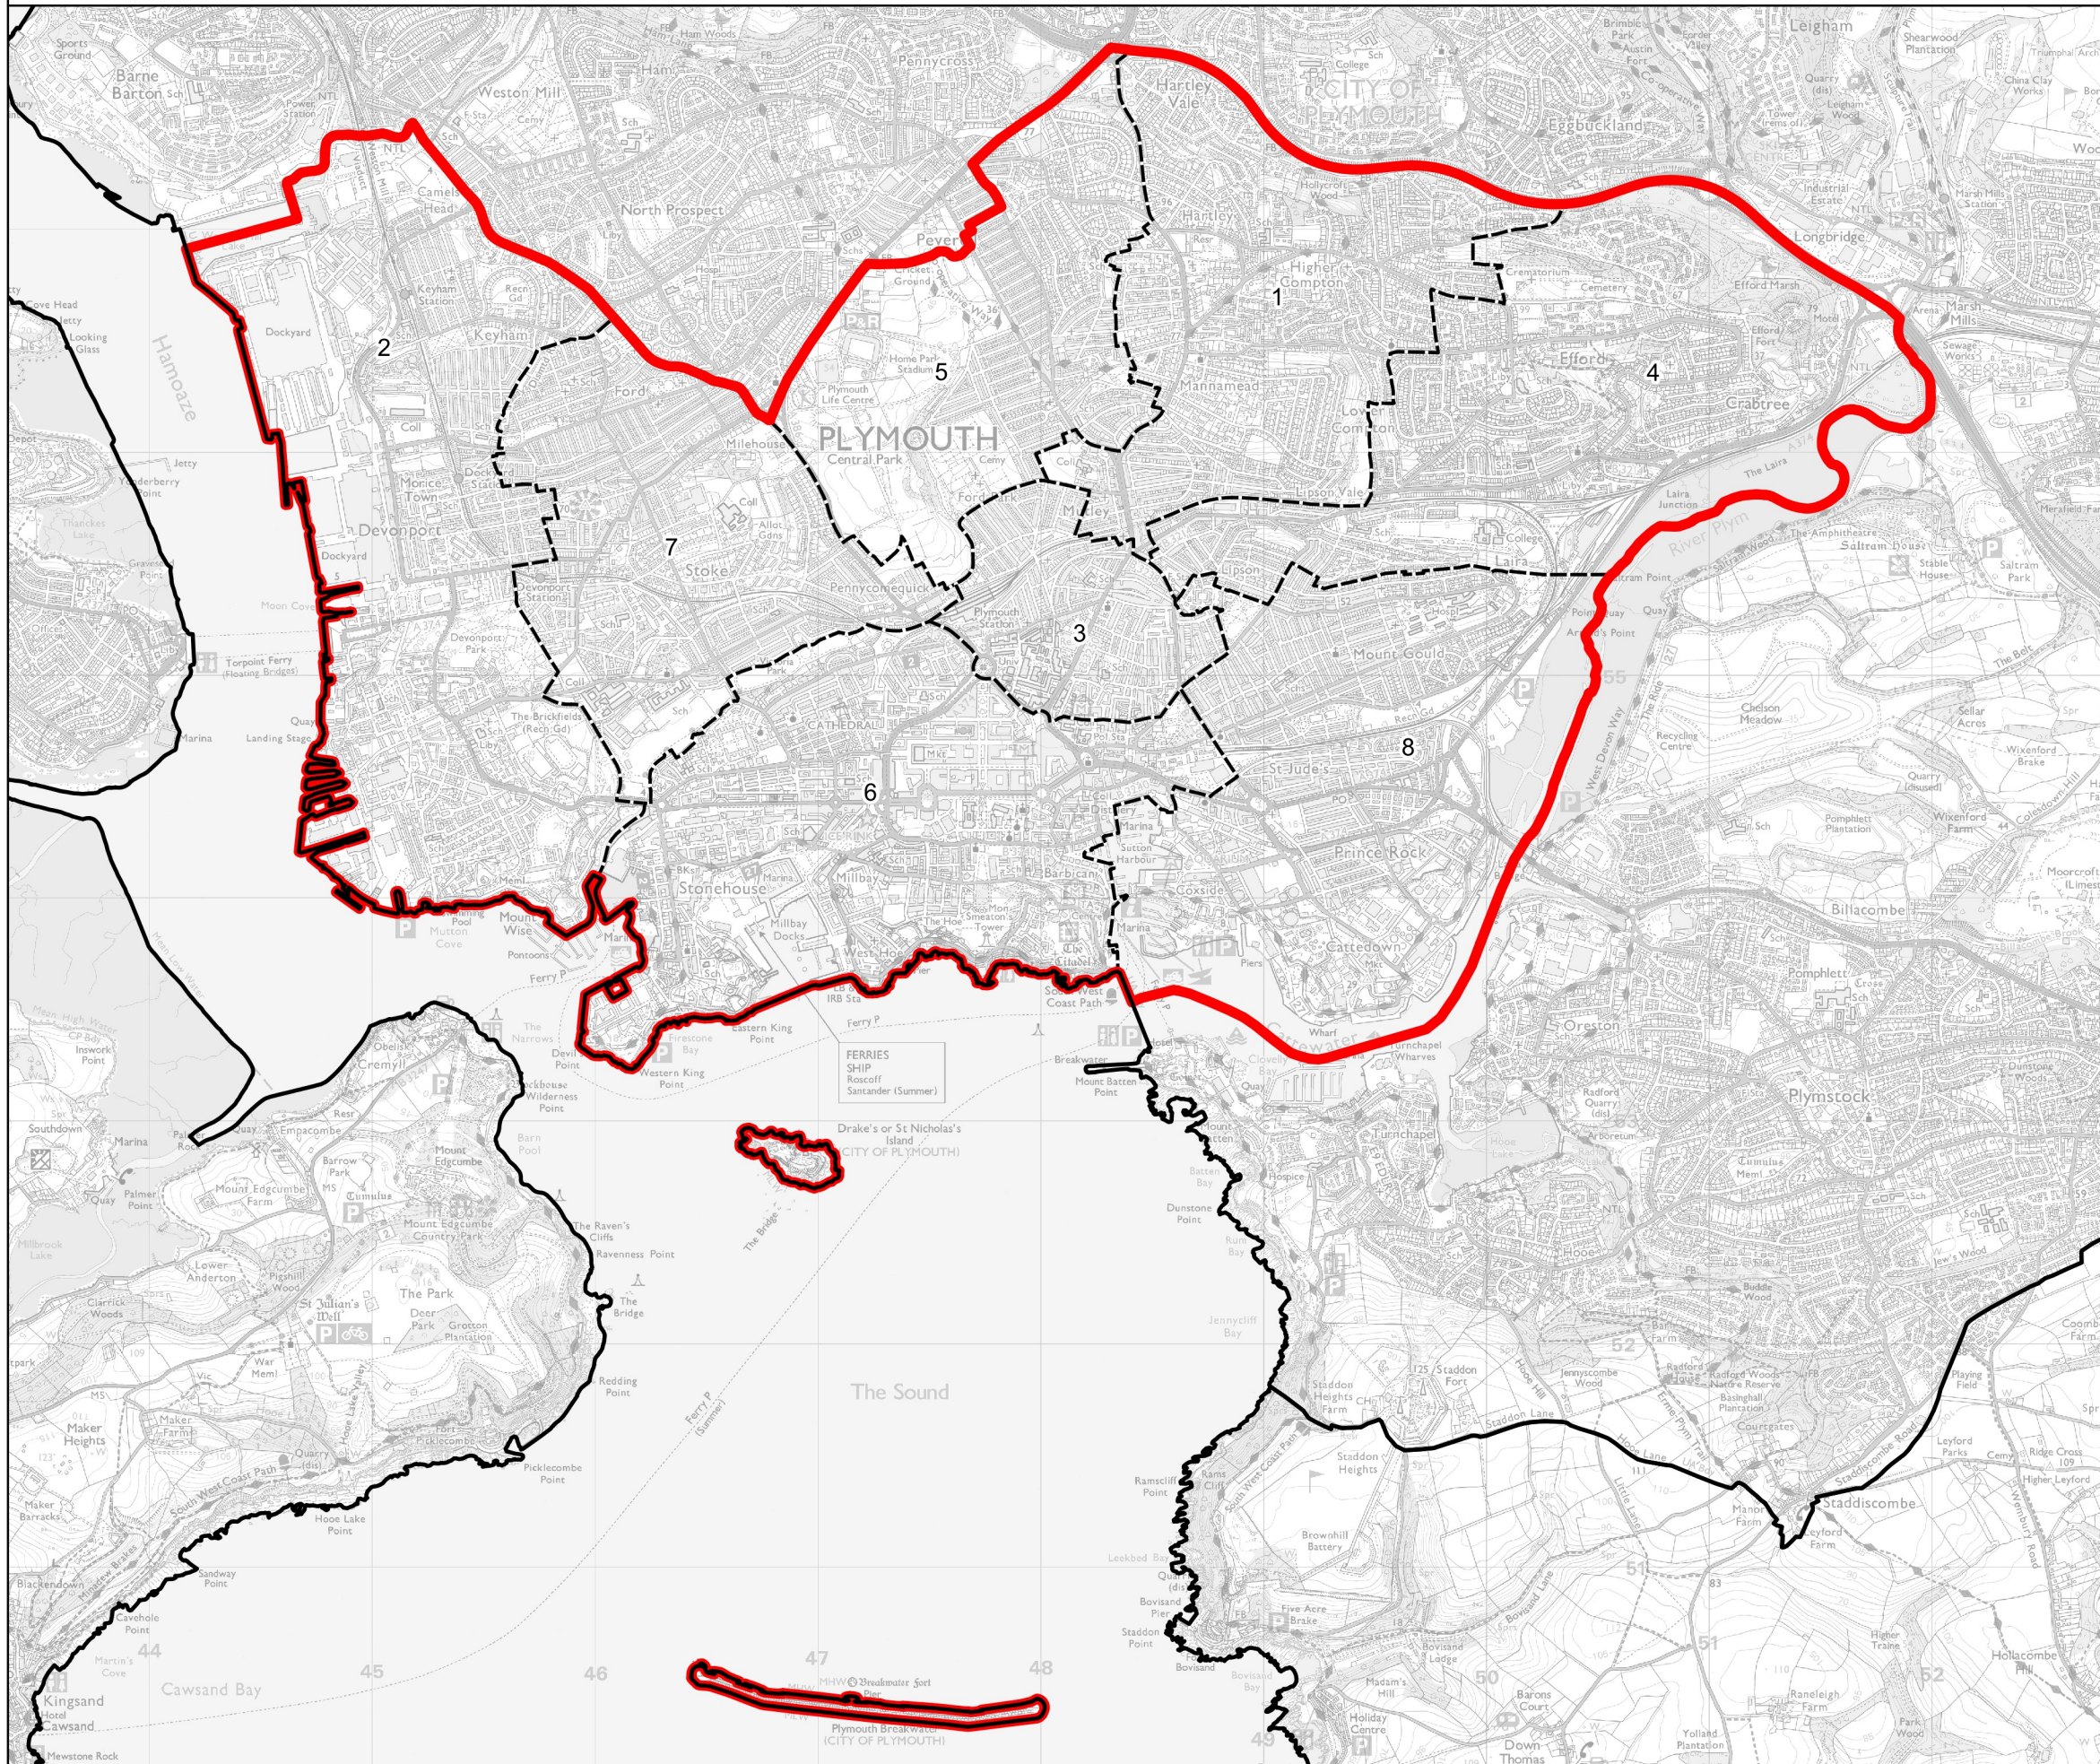

Boundary Commission for England - Revised Proposals for the South West Region

Plymouth Sutton and Devonport Borough Constituency - Electorate 73,495

Wards:

- 1 Compton
- 2 Devonport
- 3 Drake
- 4 Efford and Lipson
- 5 Peverell (Part)
- 6 St. Peter and the Waterfront
- 7 Stoke
- 8 Sutton and Mount Gould

 Constituency

 Local Authorities

 Wards

0 0.4 0.8 km

© Crown copyright and database rights 2022 OS 100018289. You are permitted to use this data solely to enable you to respond to, or interact with, the organisation that provided you with the data. You are not permitted to copy, sub-licence, distribute or sell any of this data to third parties in any form. Third party rights to enforce the terms of this licence shall be reserved to OS.