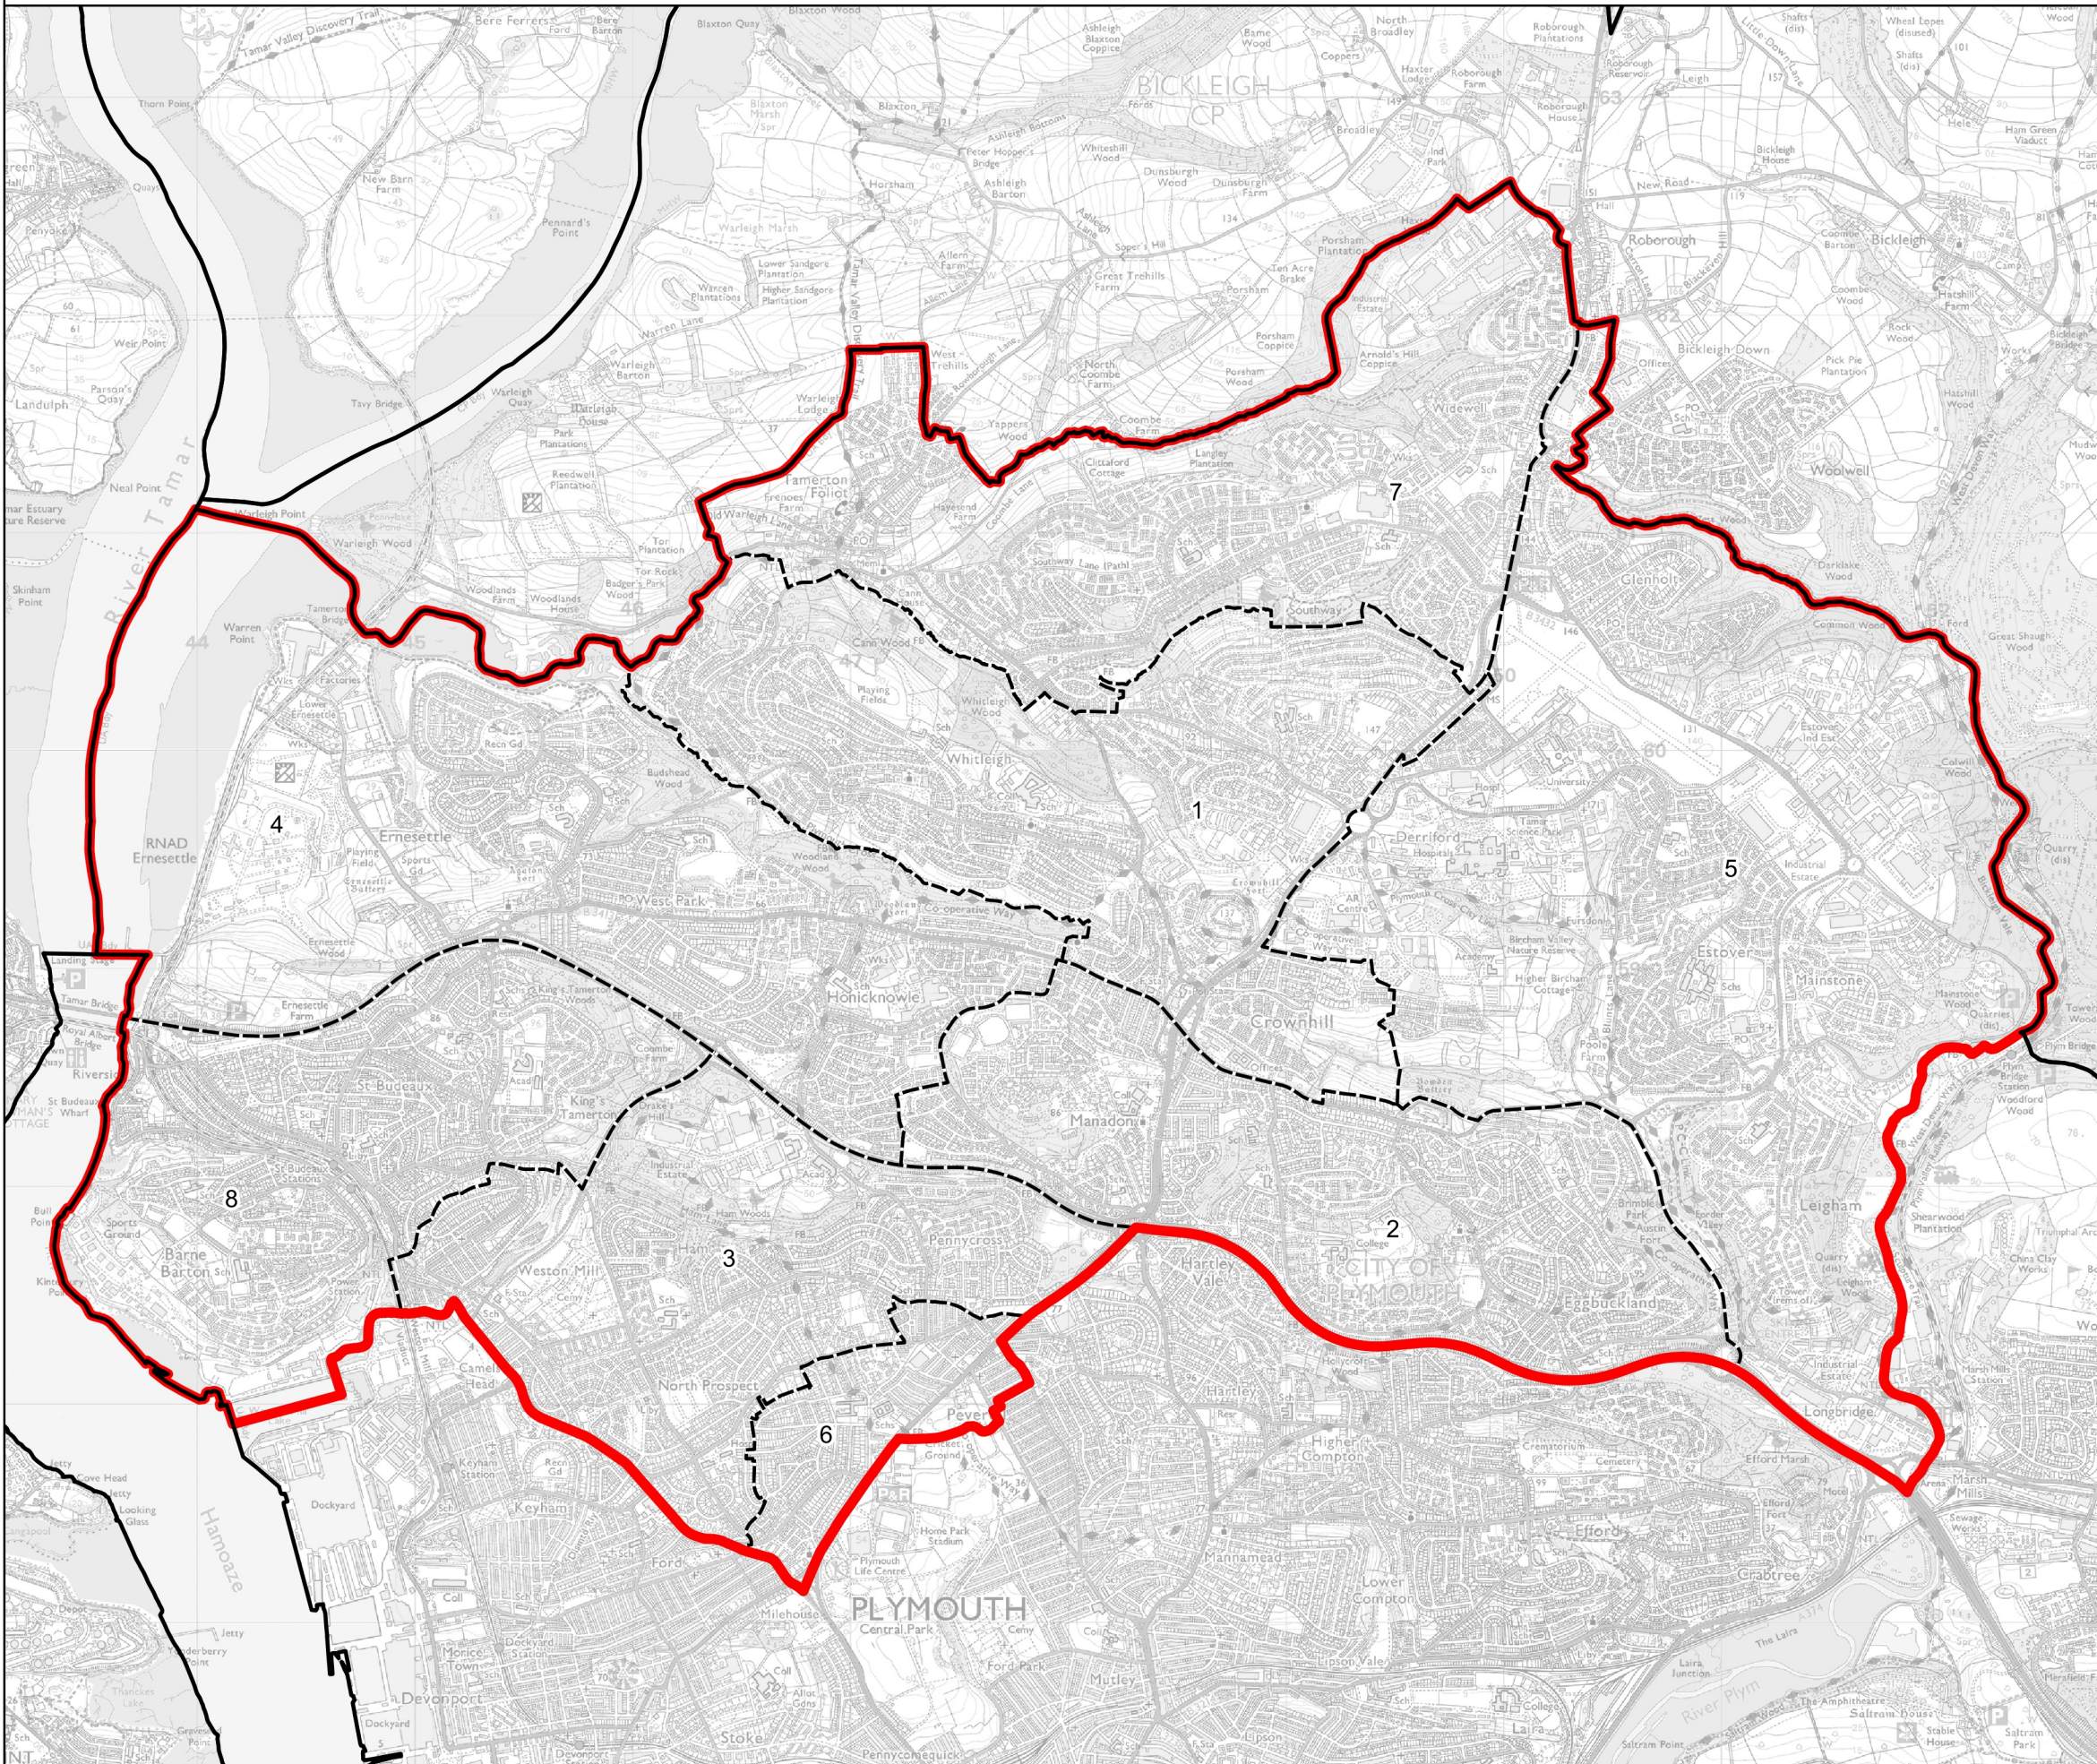

Boundary Commission for England - Revised Proposals for the South West Region

Plymouth Moor View Borough Constituency - Electorate 73,378

Wards:

- 1 Budshead
- 2 Egguckland
- 3 Ham
- 4 Honicknowle
- 5 Moor View
- 6 Peverell (Part)
- 7 Southway
- 8 St. Budeaux

-  Constituency
-  Local Authorities
-  Wards

0 0.4 0.8 km

© Crown copyright and database rights 2022 OS 100018289. You are permitted to use this data solely to enable you to respond to, or interact with, the organisation that provided you with the data. You are not permitted to copy, sub-licence, distribute or sell any of this data to third parties in any form. Third party rights to enforce the terms of this licence shall be reserved to OS.