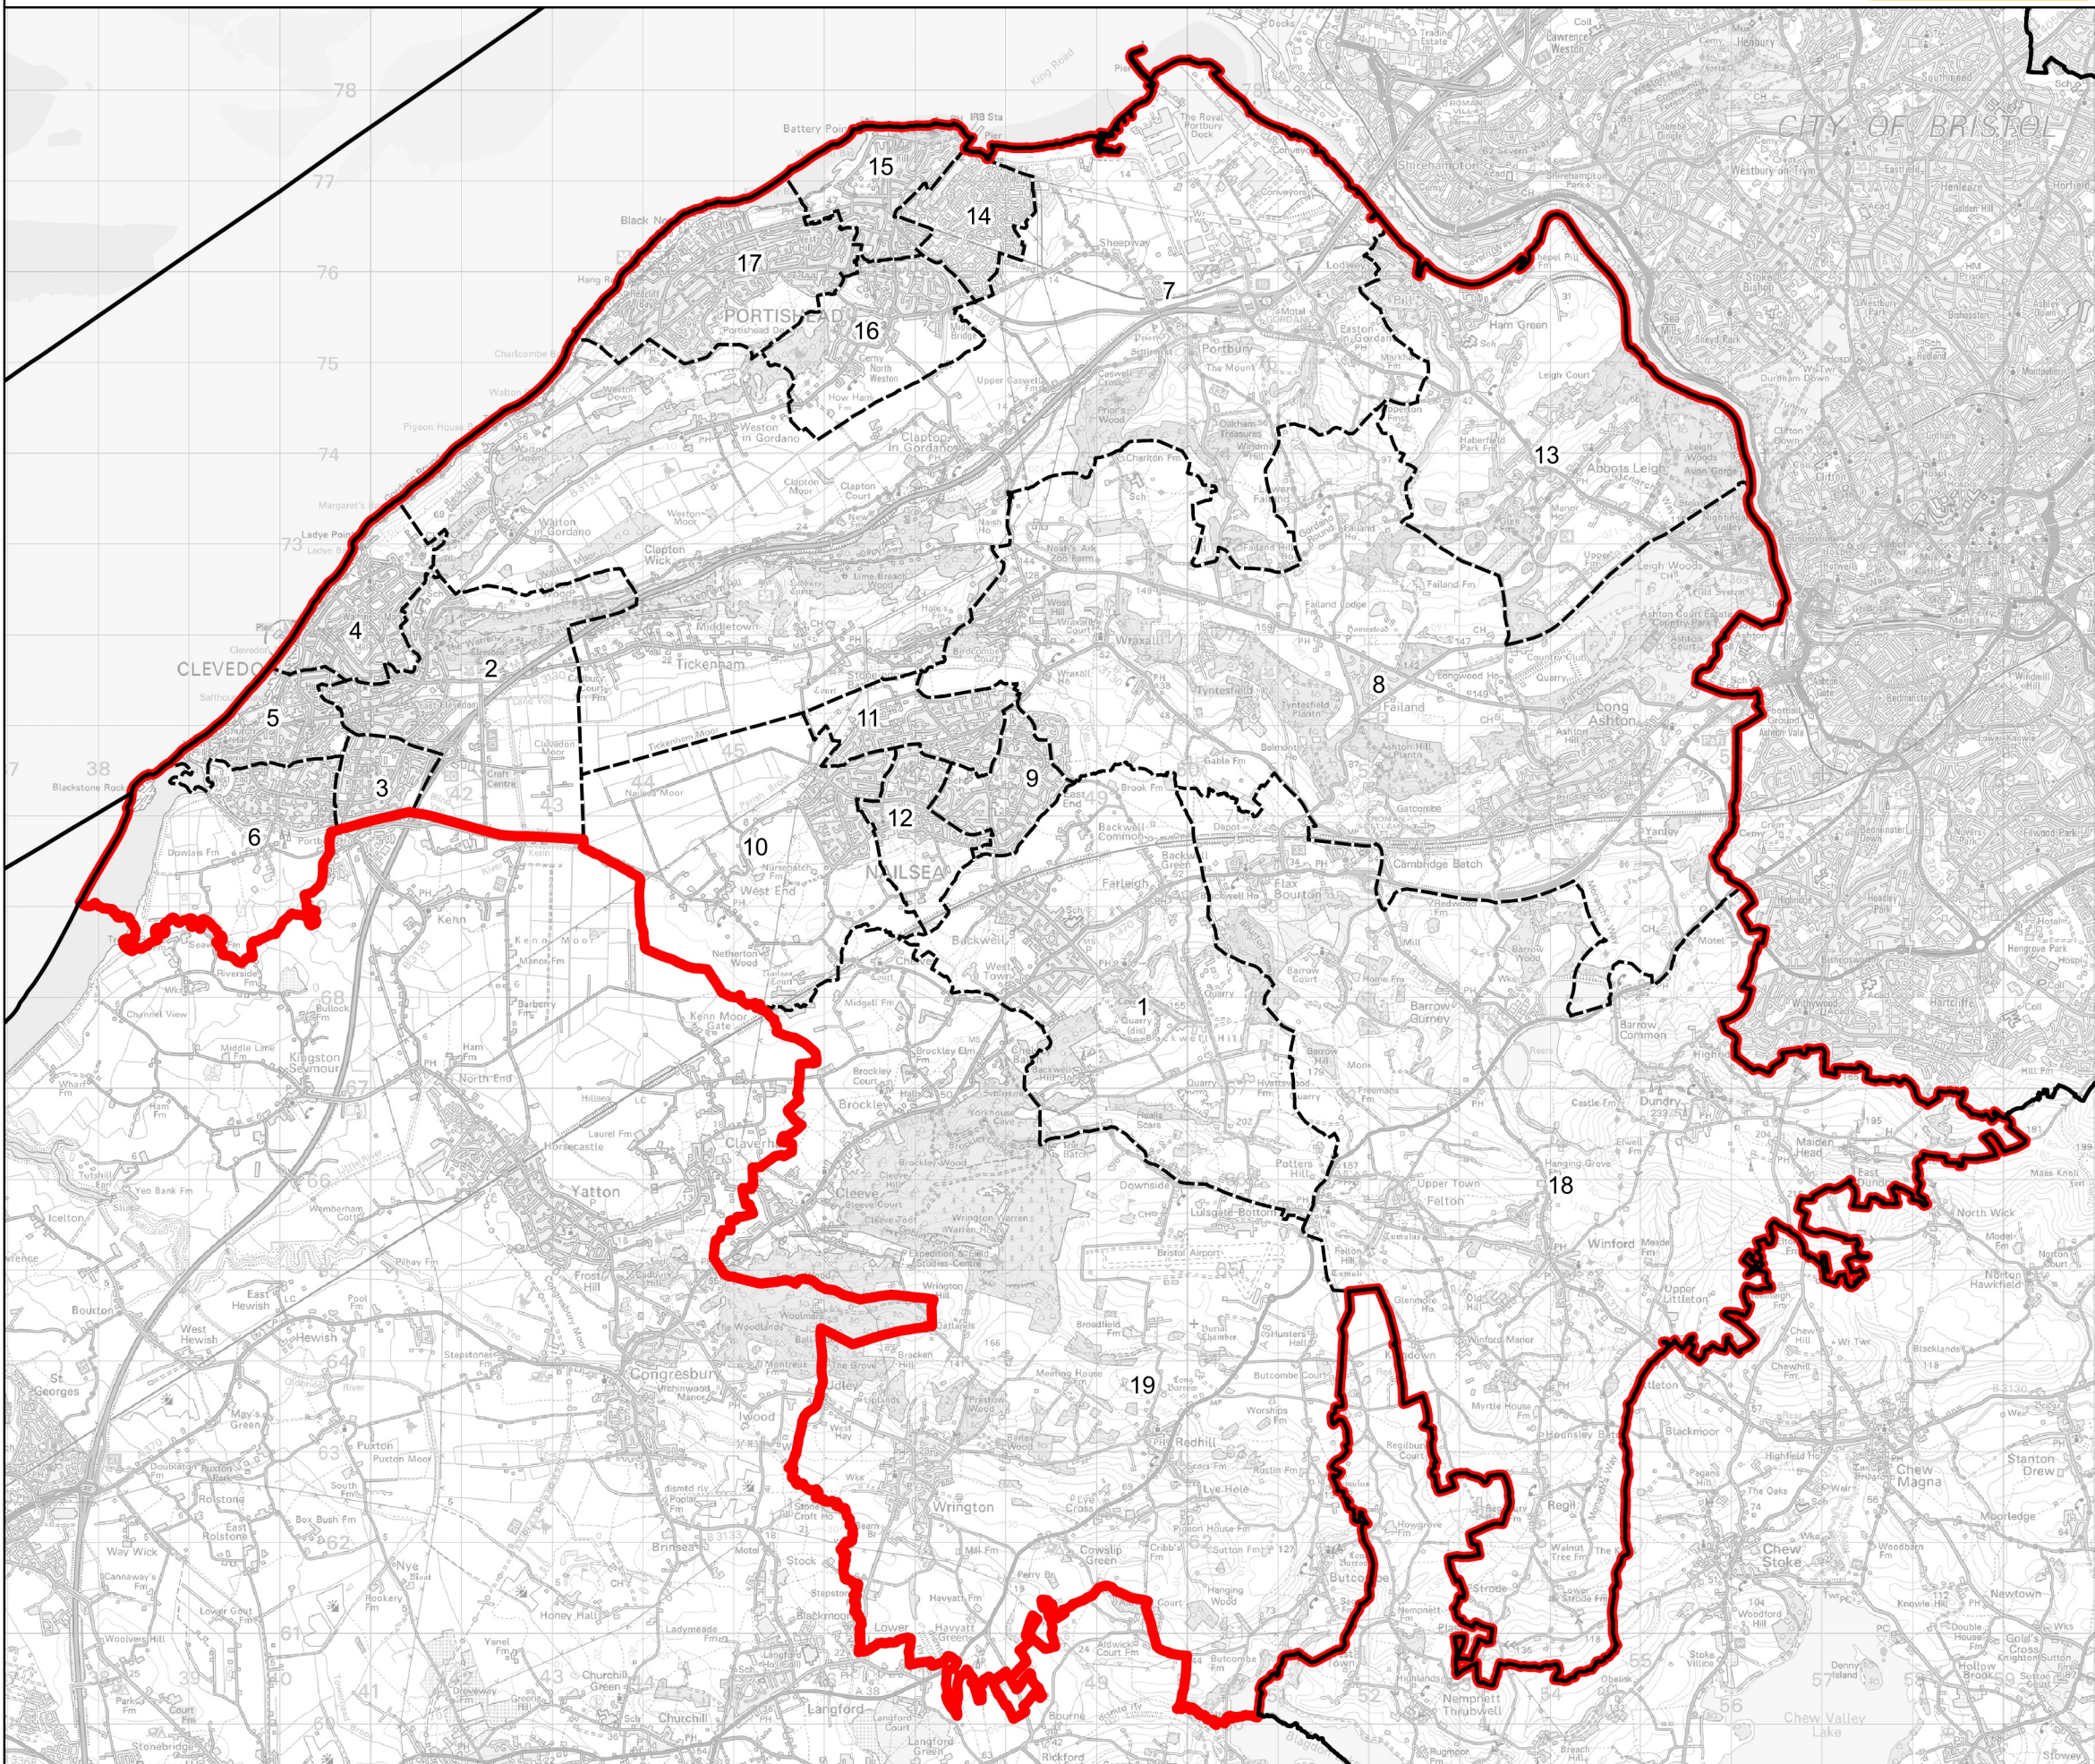

Boundary Commission for England - Revised Proposals for the South West Region

North Somerset County Constituency - Electorate 73,963

Wards:

- 1 Backwell
- 2 Clevedon East
- 3 Clevedon South
- 4 Clevedon Walton
- 5 Clevedon West
- 6 Clevedon Yeo
- 7 Gordano Valley
- 8 Long Ashton
- 9 Nailsea Golden Valley
- 10 Nailsea West End
- 11 Nailsea Yeo
- 12 Nailsea Youngwood
- 13 Pill
- 14 Portishead East
- 15 Portishead North
- 16 Portishead South
- 17 Portishead West
- 18 Winford
- 19 Wrington

- Constituency
- Local Authorities
- Wards

© Crown copyright and database rights 2022 OS 100018289. You are permitted to use this data solely to enable you to respond to, or interact with, the organisation that provided you with the data. You are not permitted to copy, sub-licence, distribute or sell any of this data to third parties in any form. Third party rights to enforce the terms of this licence shall be reserved to OS.

North Somerset County Constituency