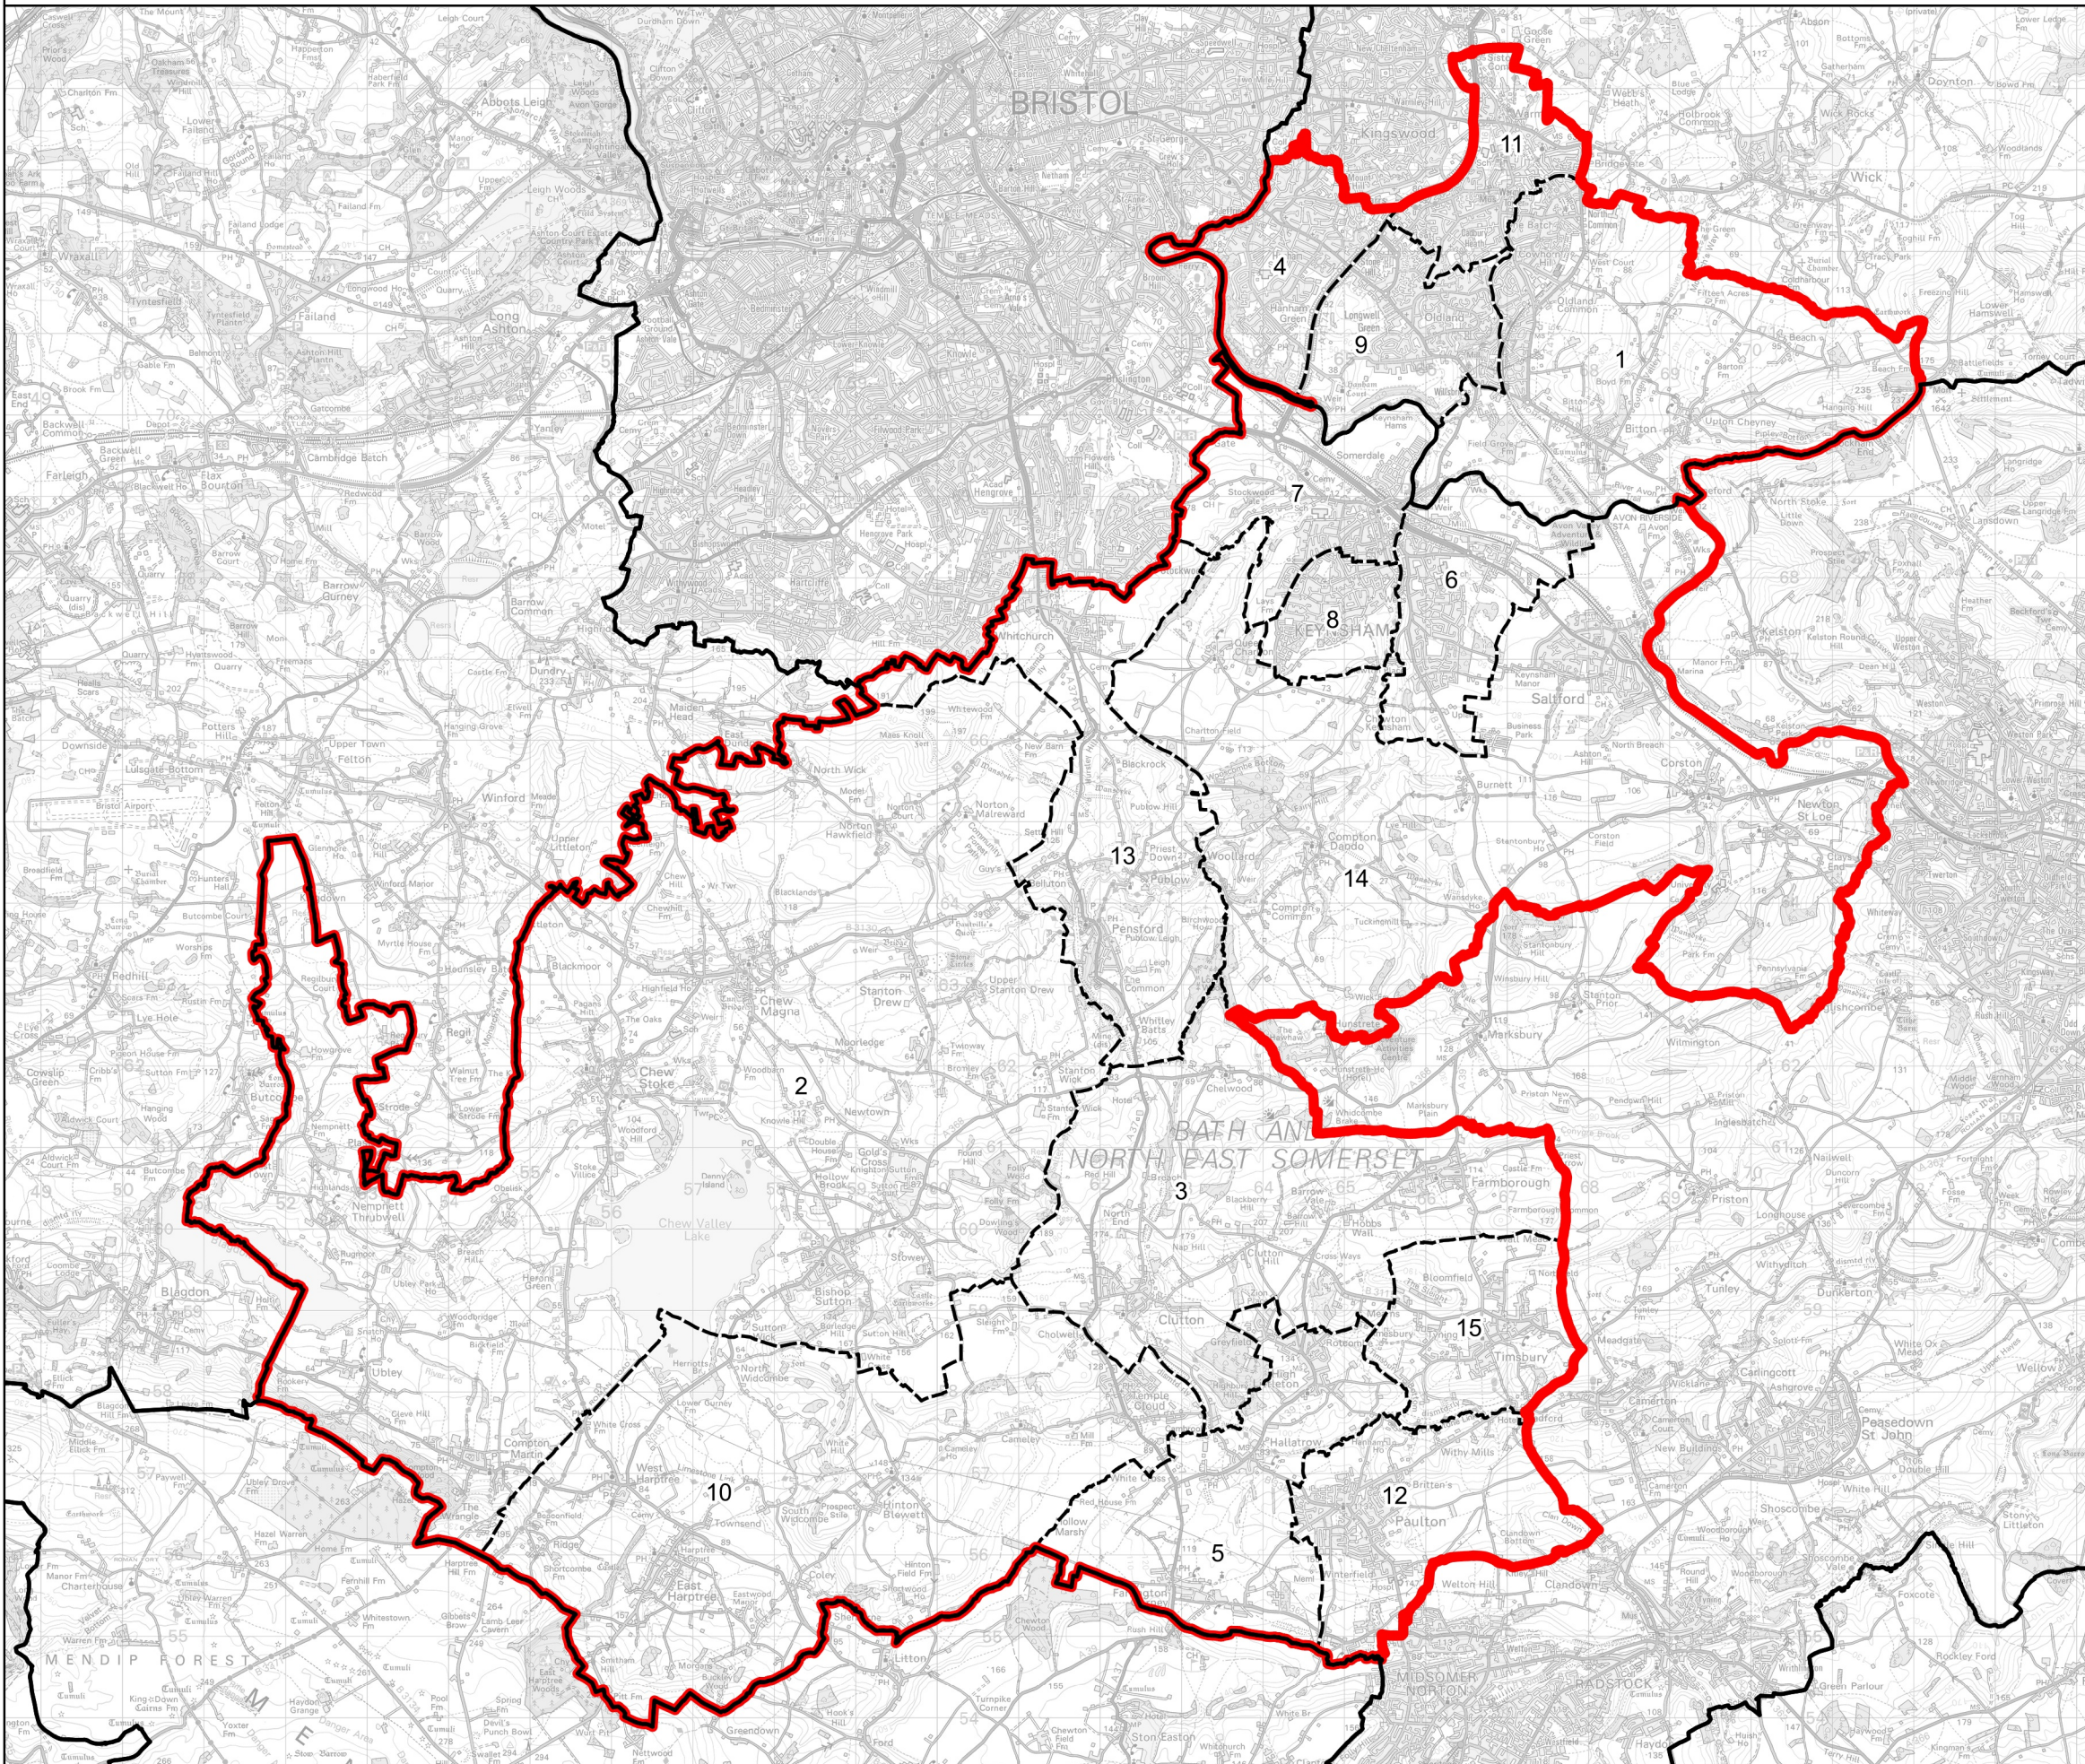

Wards:

- 1 Bitton & Oldland Common
- 2 Chew Valley
- 3 Clutton & Farmborough
- 4 Hanham
- 5 High Littleton
- 6 Keynsham East
- 7 Keynsham North
- 8 Keynsham South
- 9 Longwell Green
- 10 Mendip
- 11 Parkwall & Warmley
- 12 Paulton
- 13 Publow & Whitchurch
- 14 Salford
- 15 Timsbury

 Constituency

 Local Authorities

 Wards

0 1 2 km

© Crown copyright and database rights 2022 OS 100018289. You are permitted to use this data solely to enable you to respond to, or interact with, the organisation that provided you with the data. You are not permitted to copy, sub-licence, distribute or sell any of this data to third parties in any form. Third party rights to enforce the terms of this licence shall be reserved to OS.