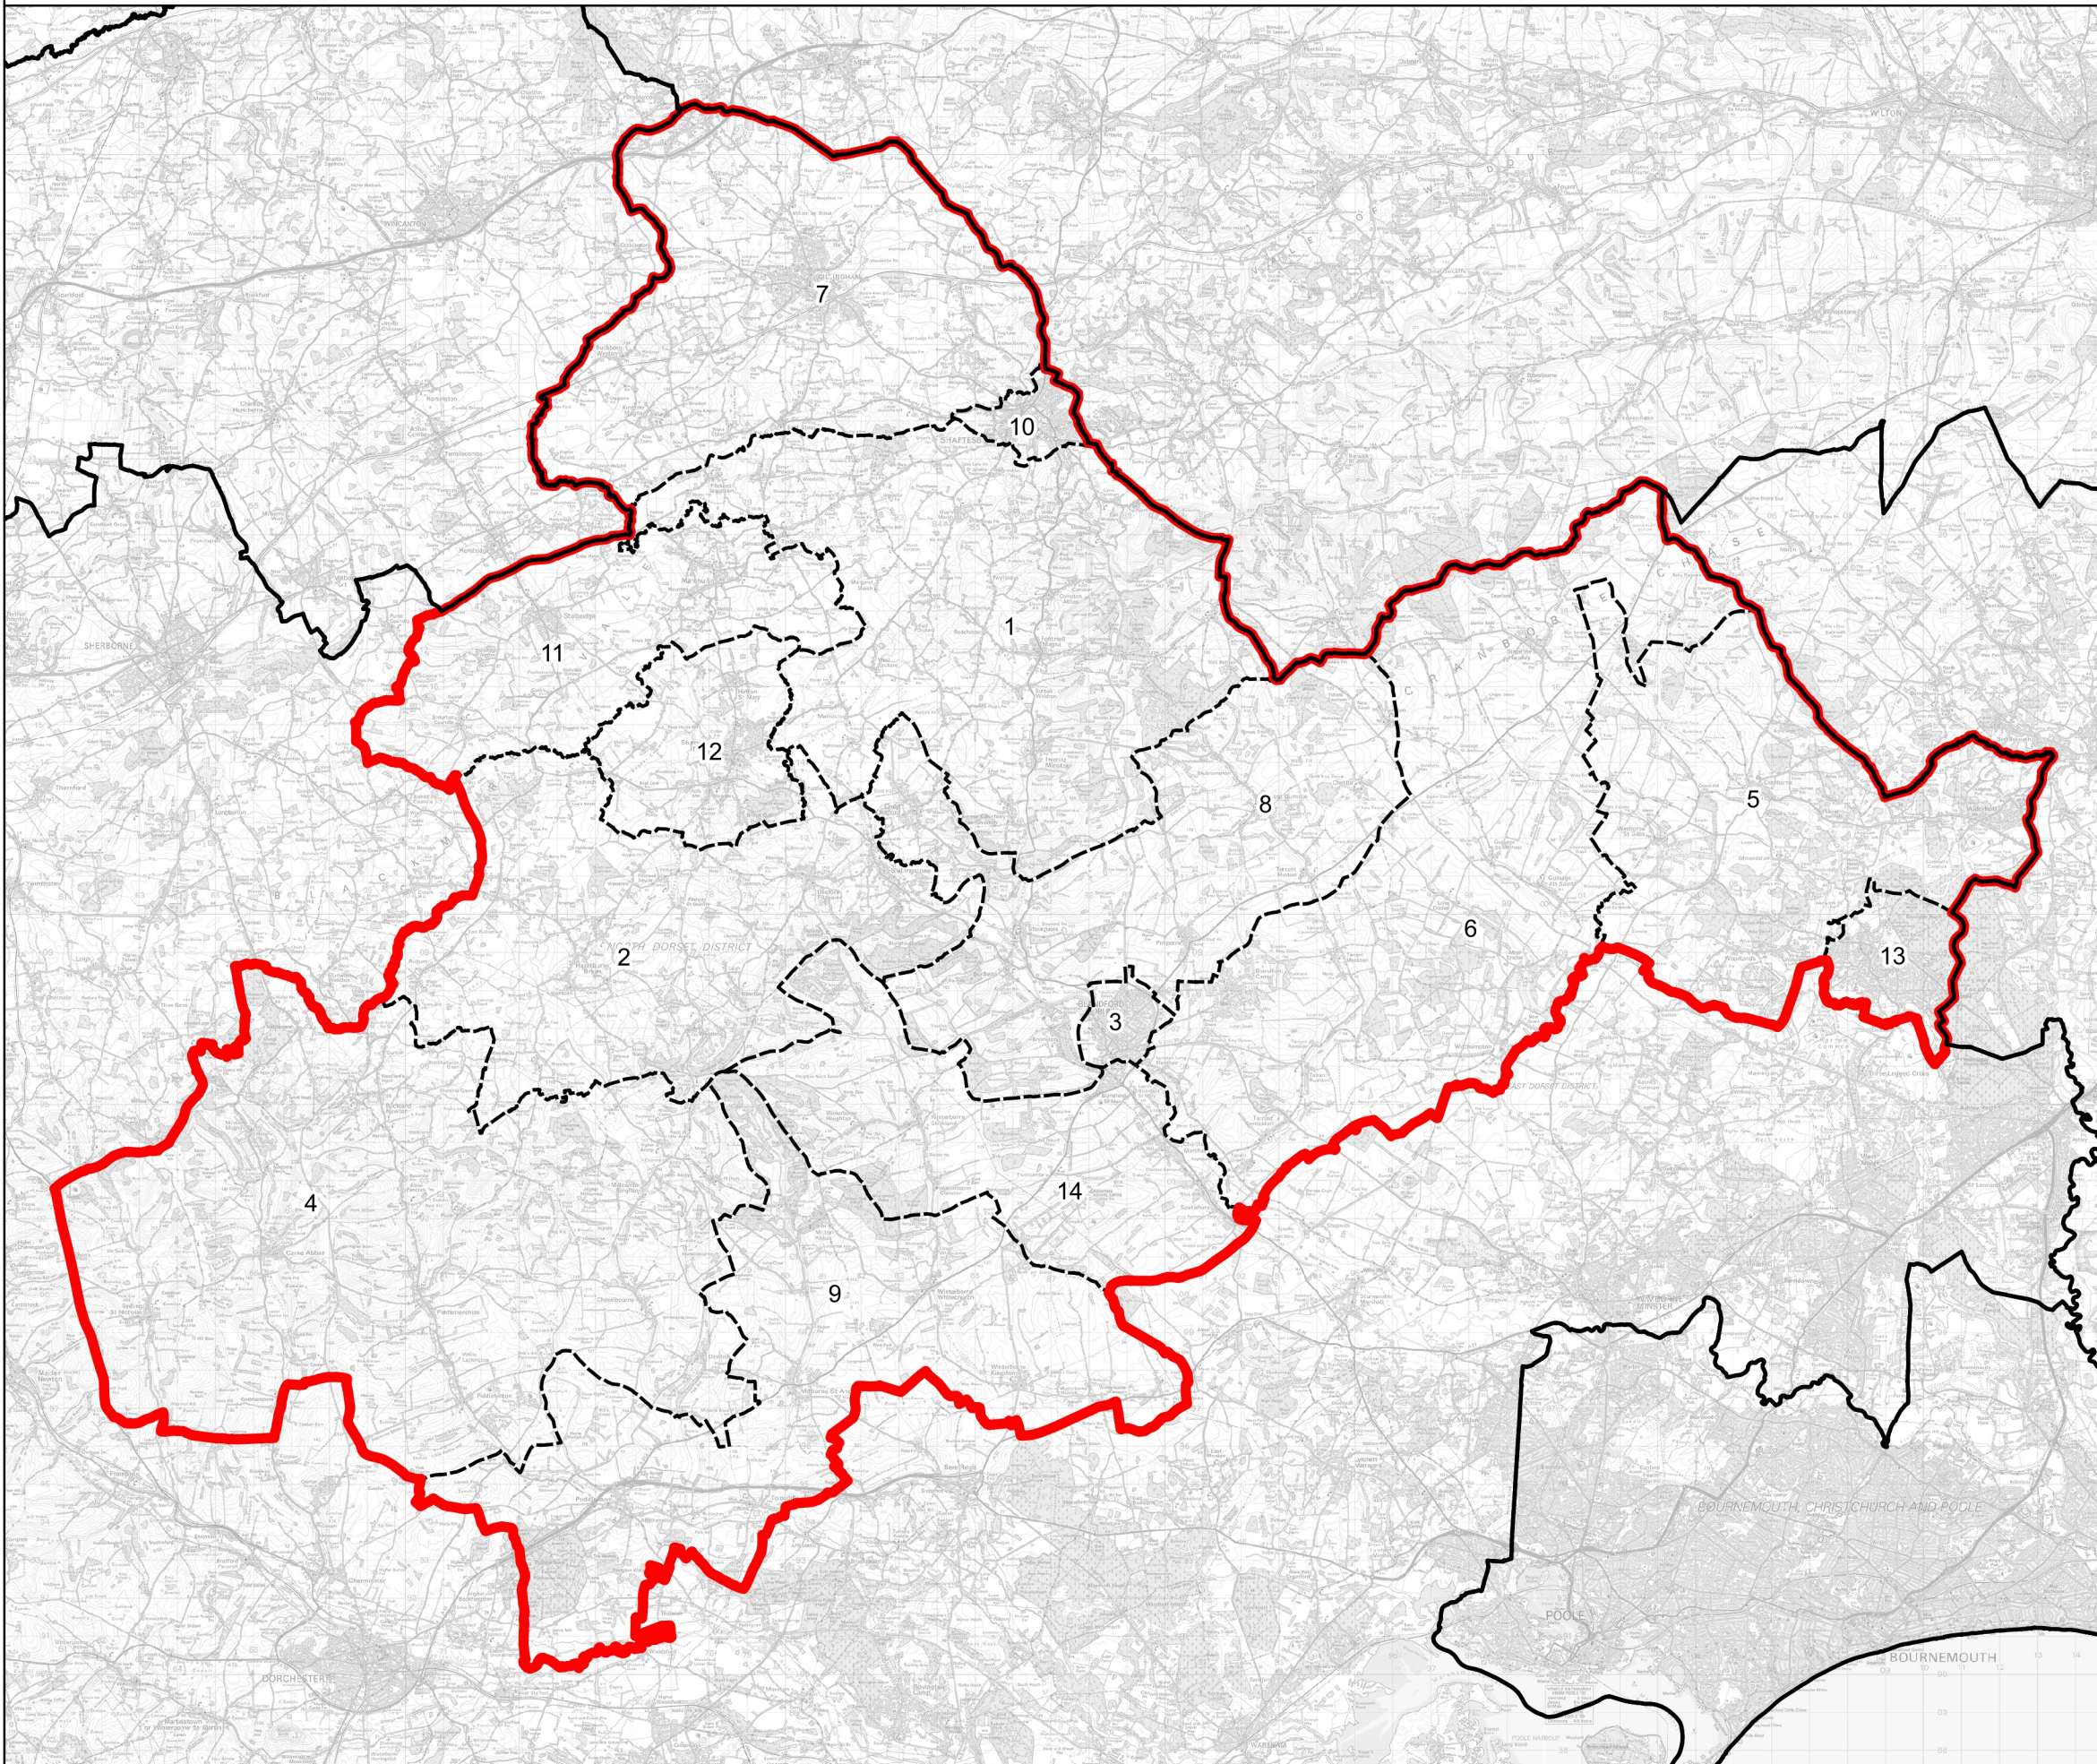

Boundary Commission for England - Revised Proposals for the South West Region

North Dorset County Constituency - Electorate 76,070

Wards:

- 1 Beacon
- 2 Blackmore Vale
- 3 Blandford
- 4 Chalk Valleys
- 5 Cranborne & Alderholt
- 6 Cranborne Chase
- 7 Gillingham
- 8 Hill Forts & Upper Tarrant
- 9 Puddletown & Lower Winterborne
- 10 Shaftesbury Town
- 11 Stalbridge & Marnhull
- 12 Sturminster Newton
- 13 Verwood
- 14 Winterborne North

- Constituency
- Local Authorities
- Wards

© Crown copyright and database rights 2022 OS 100018289. You are permitted to use this data solely to enable you to respond to, or interact with, the organisation that provided you with the data. You are not permitted to copy, sub-licence, distribute or sell any of this data to third parties in any form. Third party rights to enforce the terms of this licence shall be reserved to OS.

North Dorset County Constituency