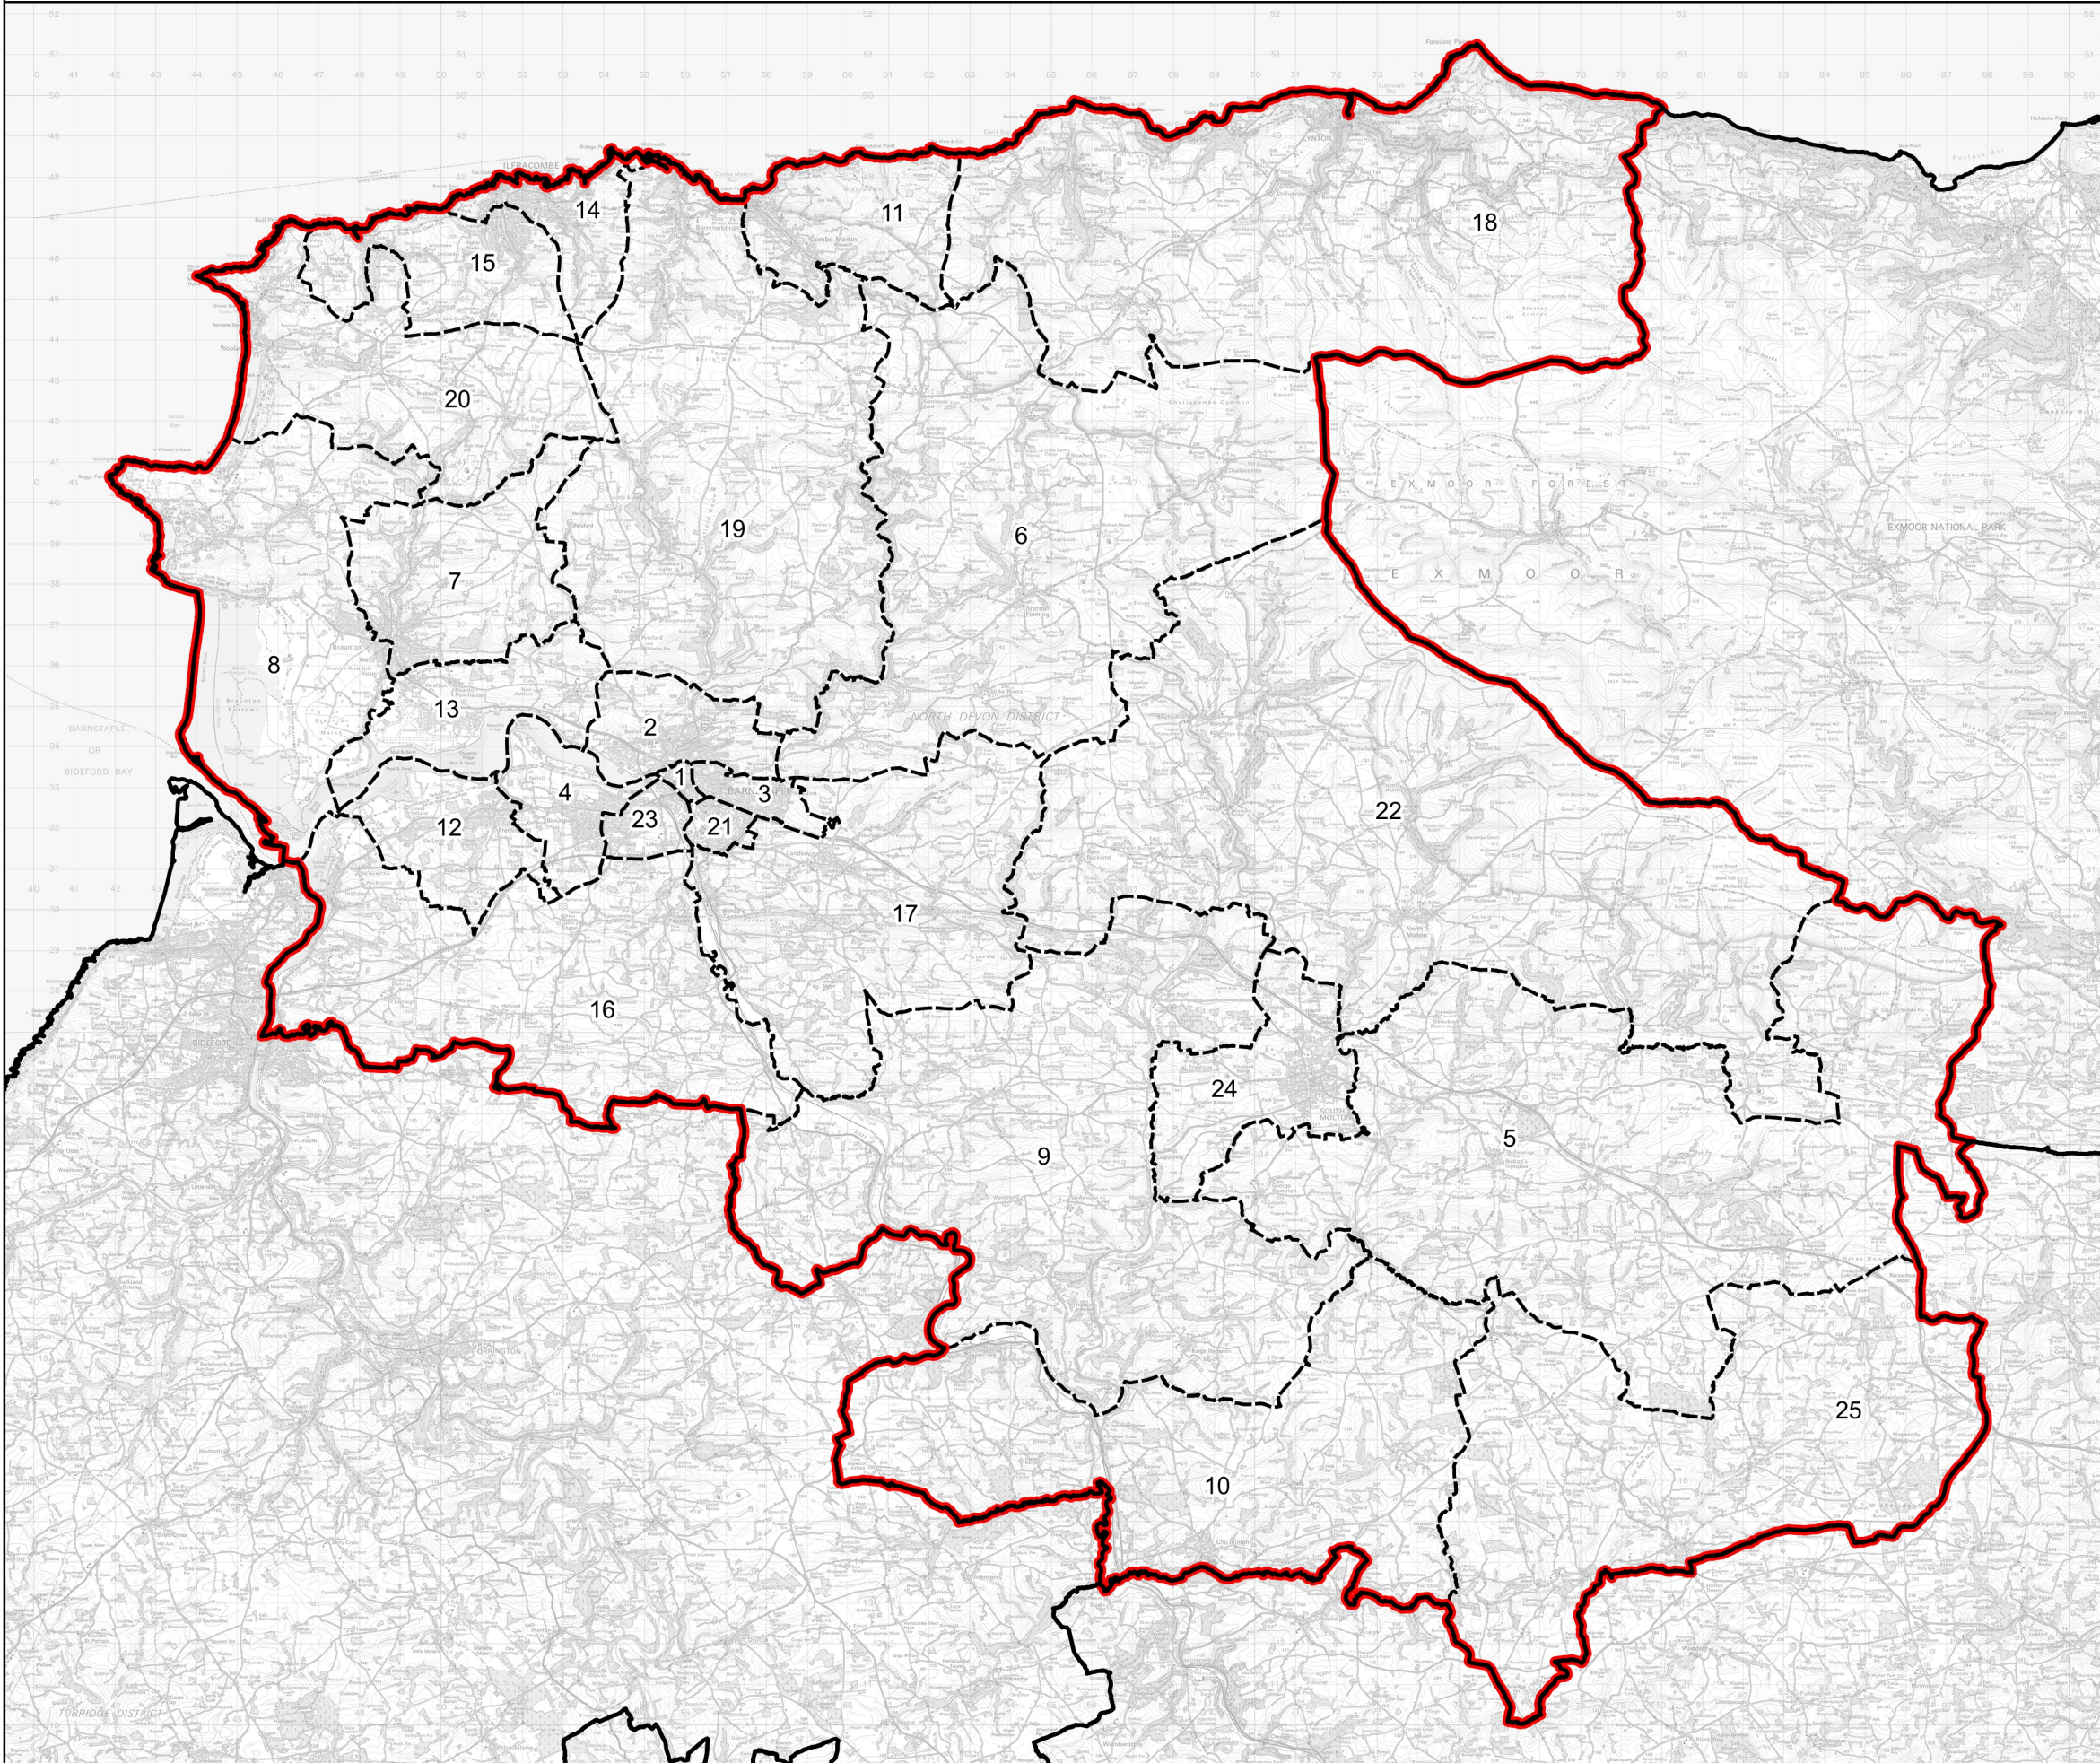

# Boundary Commission for England - Revised Proposals for the South West Region

North Devon County Constituency - Electorate 76,455

Wards:

- 1 Barnstaple Central
- 2 Barnstaple with Pilton
- 3 Barnstaple with Westacott
- 4 Bickington
- 5 Bishop's Nympton
- 6 Bratton Fleming
- 7 Braunton East
- 8 Braunton West & Georgeham
- 9 Chittlehampton
- 10 Chulmleigh
- 11 Combe Martin
- 12 Fremington
- 13 Heanton Punchardon
- 14 Ilfracombe East
- 15 Ilfracombe West
- 16 Instow
- 17 Landkey
- 18 Lynton & Lynmouth
- 19 Marwood
- 20 Morteohoe
- 21 Newport
- 22 North Molton
- 23 Roundswell
- 24 South Molton
- 25 Witheridge

	Constituency
	Local Authorities
	Wards

0 2 4 km	
----------	--

© Crown copyright and database rights 2022 OS 100018289. You are permitted to use this data solely to enable you to respond to, or interact with, the organisation that provided you with the data. You are not permitted to copy, sub-licence, distribute or sell any of this data to third parties in any form. Third party rights to enforce the terms of this licence shall be reserved to OS.

North Devon County Constituency