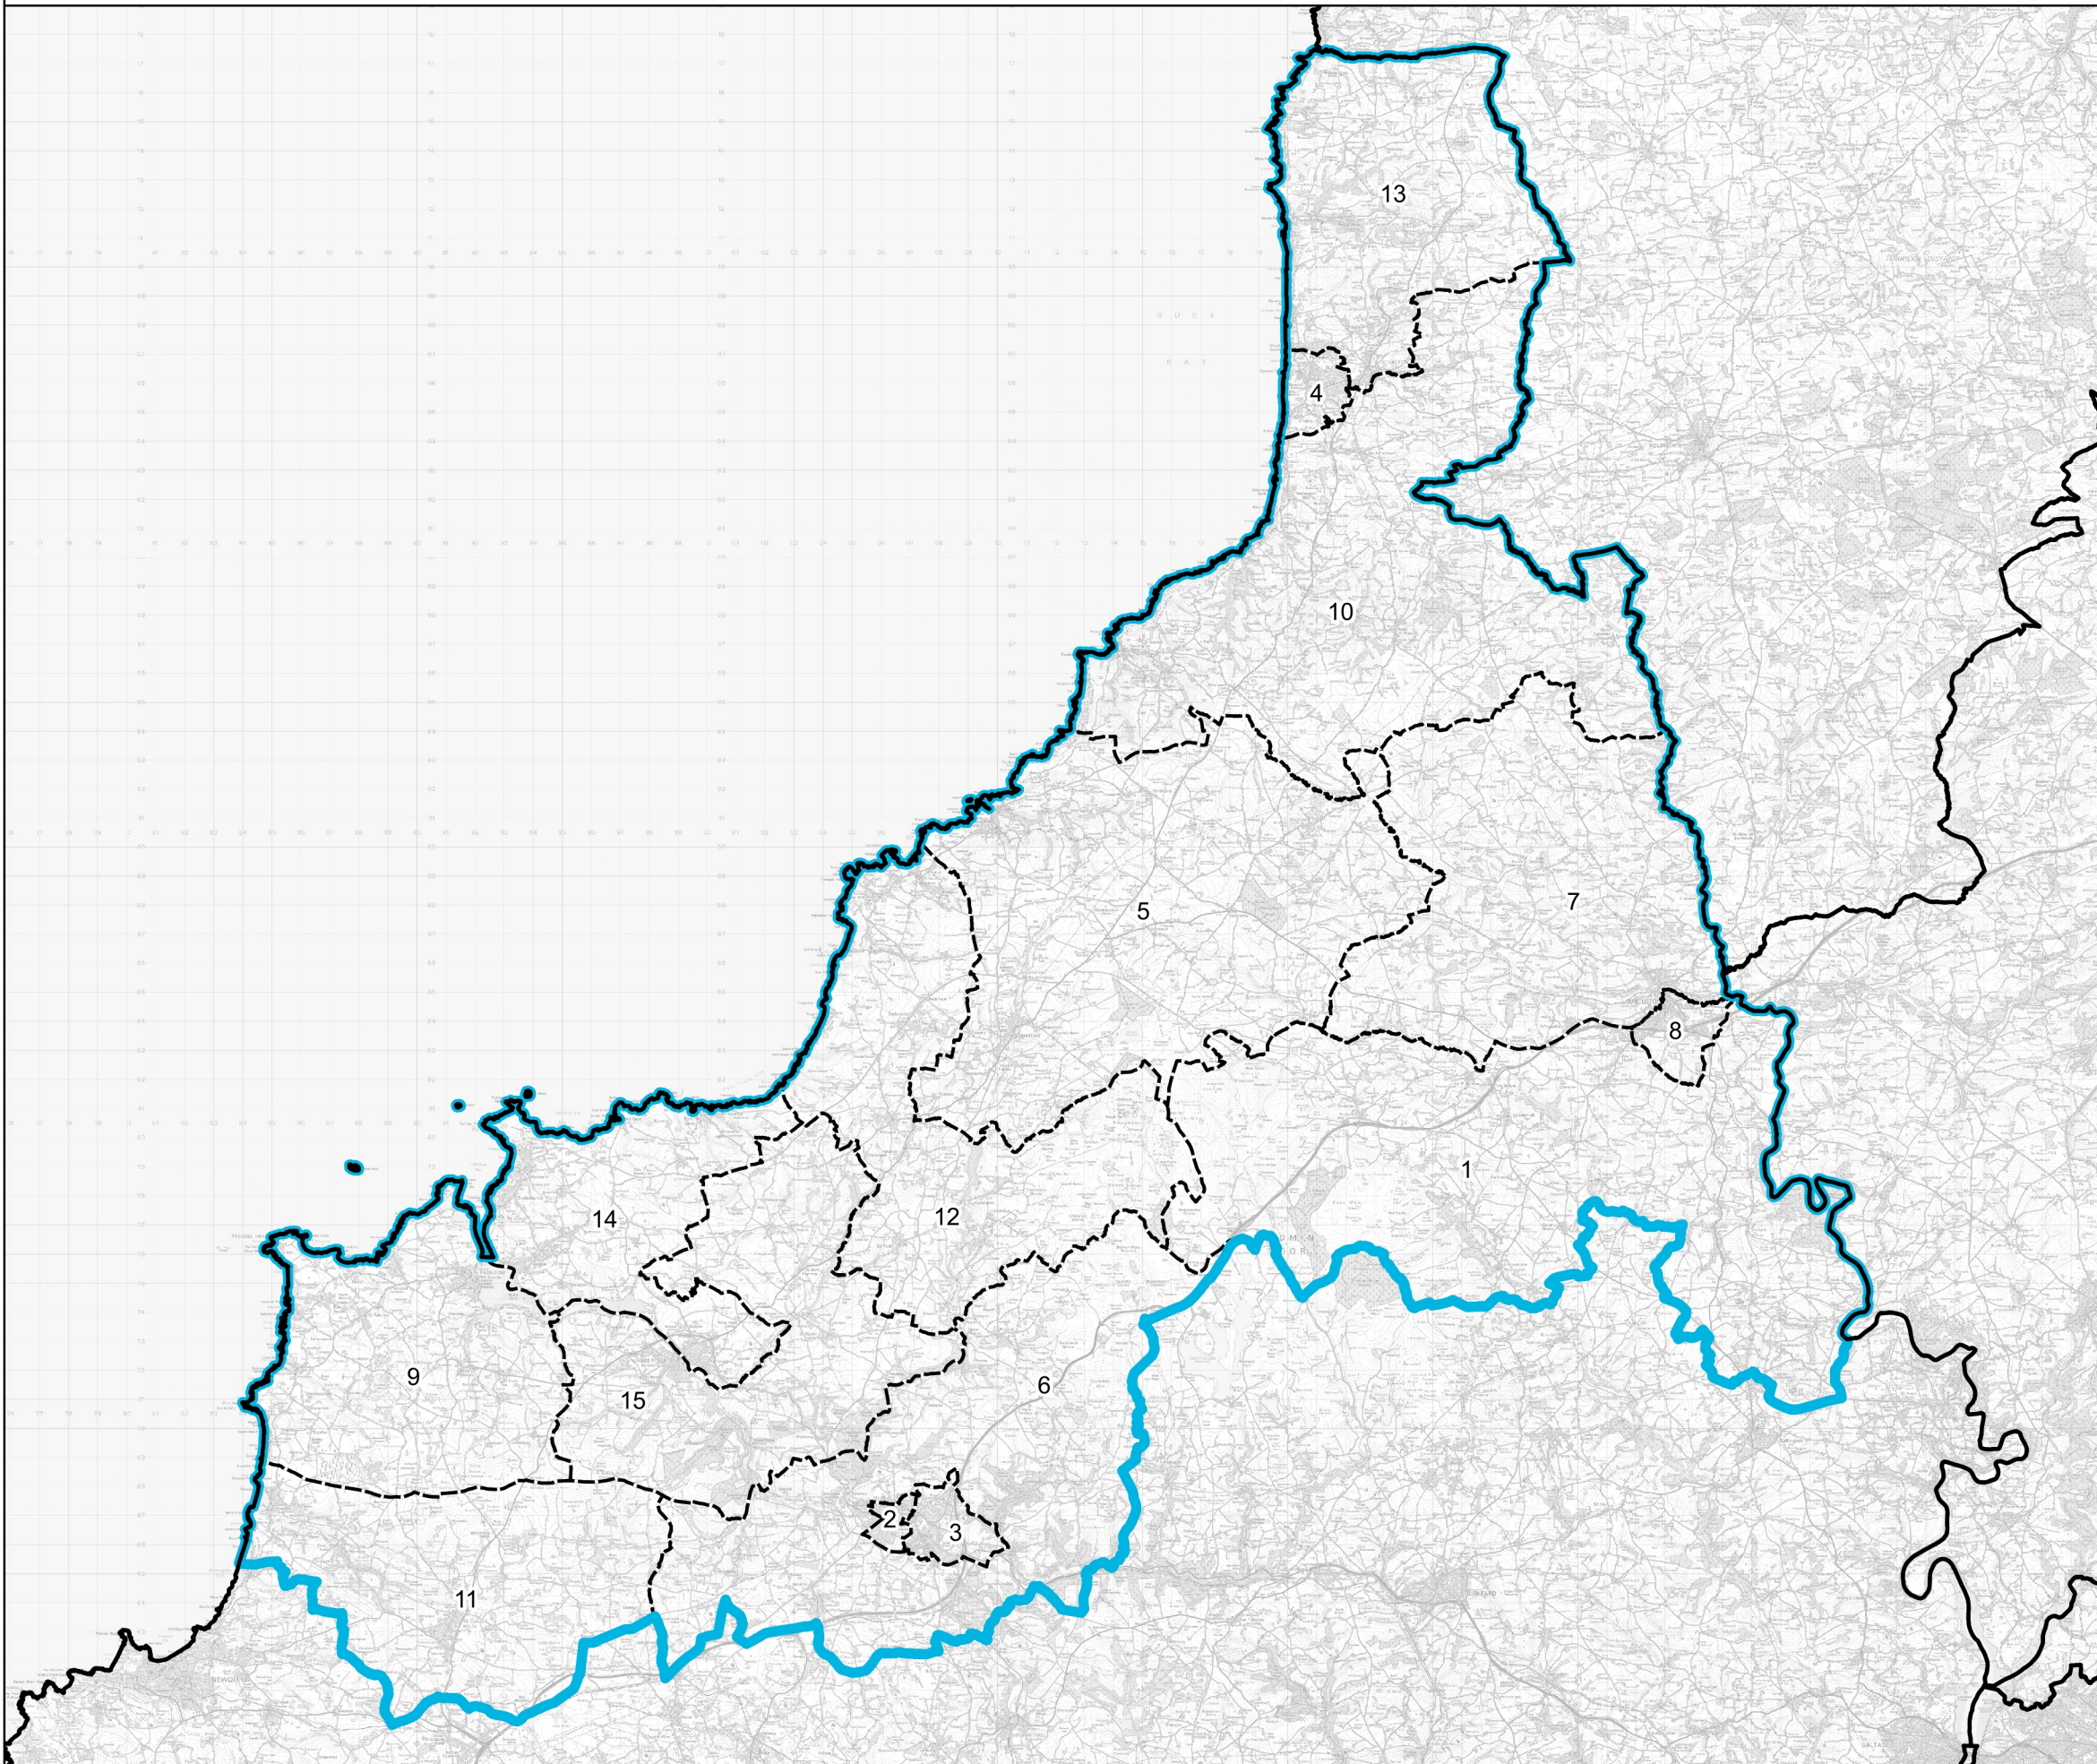

Boundary Commission for England - Revised Proposals for the South West Region

North Cornwall County Constituency - [Electorate 75,034](#)

Wards:

- 1 Altarnun & Stoke Climsland
- 2 Bodmin St Mary's & St Leonard
- 3 Bodmin St Petroc's
- 4 Bude
- 5 Camelford & Boscastle
- 6 Lanivet, Blisland & Bodmin St Lawrence
- 7 Launceston North & North Petherwin
- 8 Launceston South
- 9 Padstow
- 10 Poundstock
- 11 St Columb Major, St Mawgan & St Wenn
- 12 St Teath & Tintagel
- 13 Stratton, Kilkhampton & Morwenstow
- 14 Wadebridge East & St Minver
- 15 Wadebridge West & St Mabyn

| | |
|--|-------------------|
| | Constituency |
| | Local Authorities |
| | Wards |

| | | |
|---|---|------|
| 0 | 3 | 6 km |
| | | |

© Crown copyright and database rights 2022 OS 100018289. You are permitted to use this data solely to enable you to respond to, or interact with, the organisation that provided you with the data. You are not permitted to copy, sub-licence, distribute or sell any of this data to third parties in any form. Third party rights to enforce the terms of this licence shall be reserved to OS.

North Cornwall County Constituency