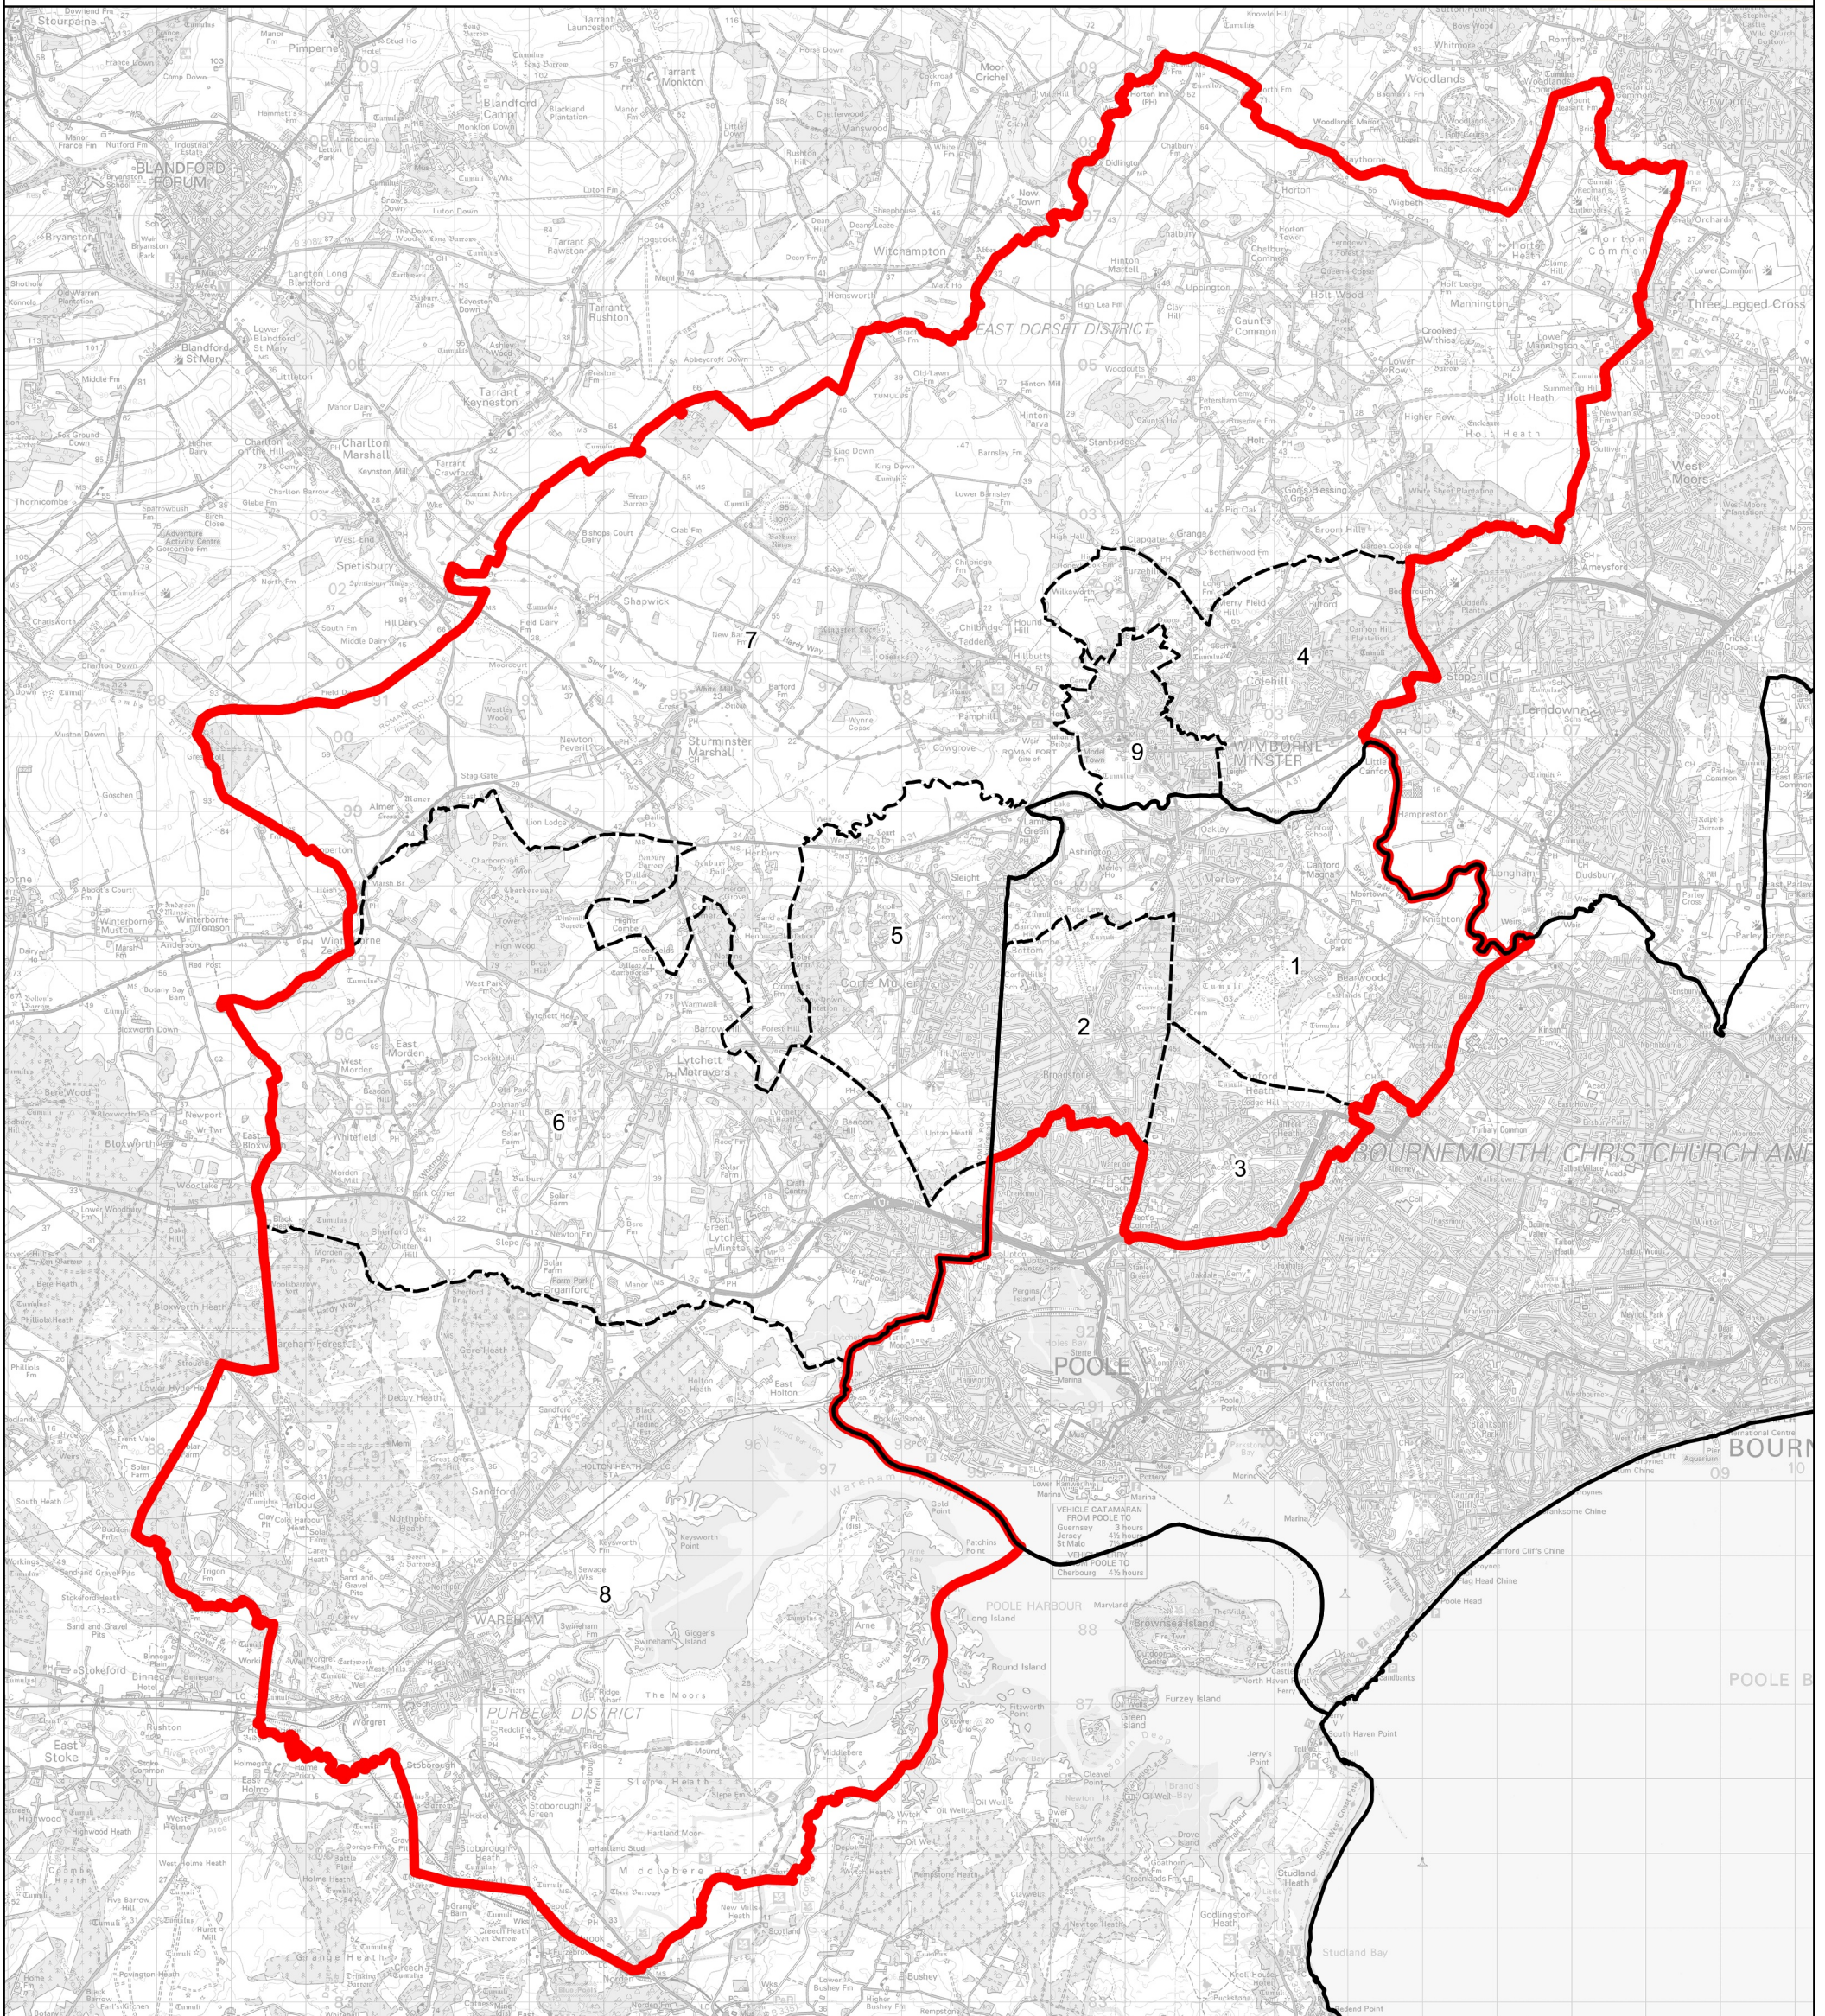

Boundary Commission for England - Revised Proposals for the South West Region

Mid Dorset and North Poole County Constituency - Electorate 72,749

Wards:

- | | |
|------------------------------------|----------------------|
| 1 Bearwood & Merley | 7 Stour & Allen Vale |
| 2 Broadstone | 8 Wareham |
| 3 Canford Heath | 9 Wimborne Minster |
| 4 Colehill & Wimborne Minster East | |
| 5 Corfe Mullen | |
| 6 Lytchett Matravers & Upton | |

- Constituency
- Local Authorities
- Wards

© Crown copyright and database rights 2022 OS 100018289. You are permitted to use this data solely to enable you to respond to, or interact with, the organisation that provided you with the data. You are not permitted to copy, sub-licence, distribute or sell any of this data to third parties in any form. Third party rights to enforce the terms of this licence shall be reserved to OS.

Mid Dorset and North Poole County Constituency